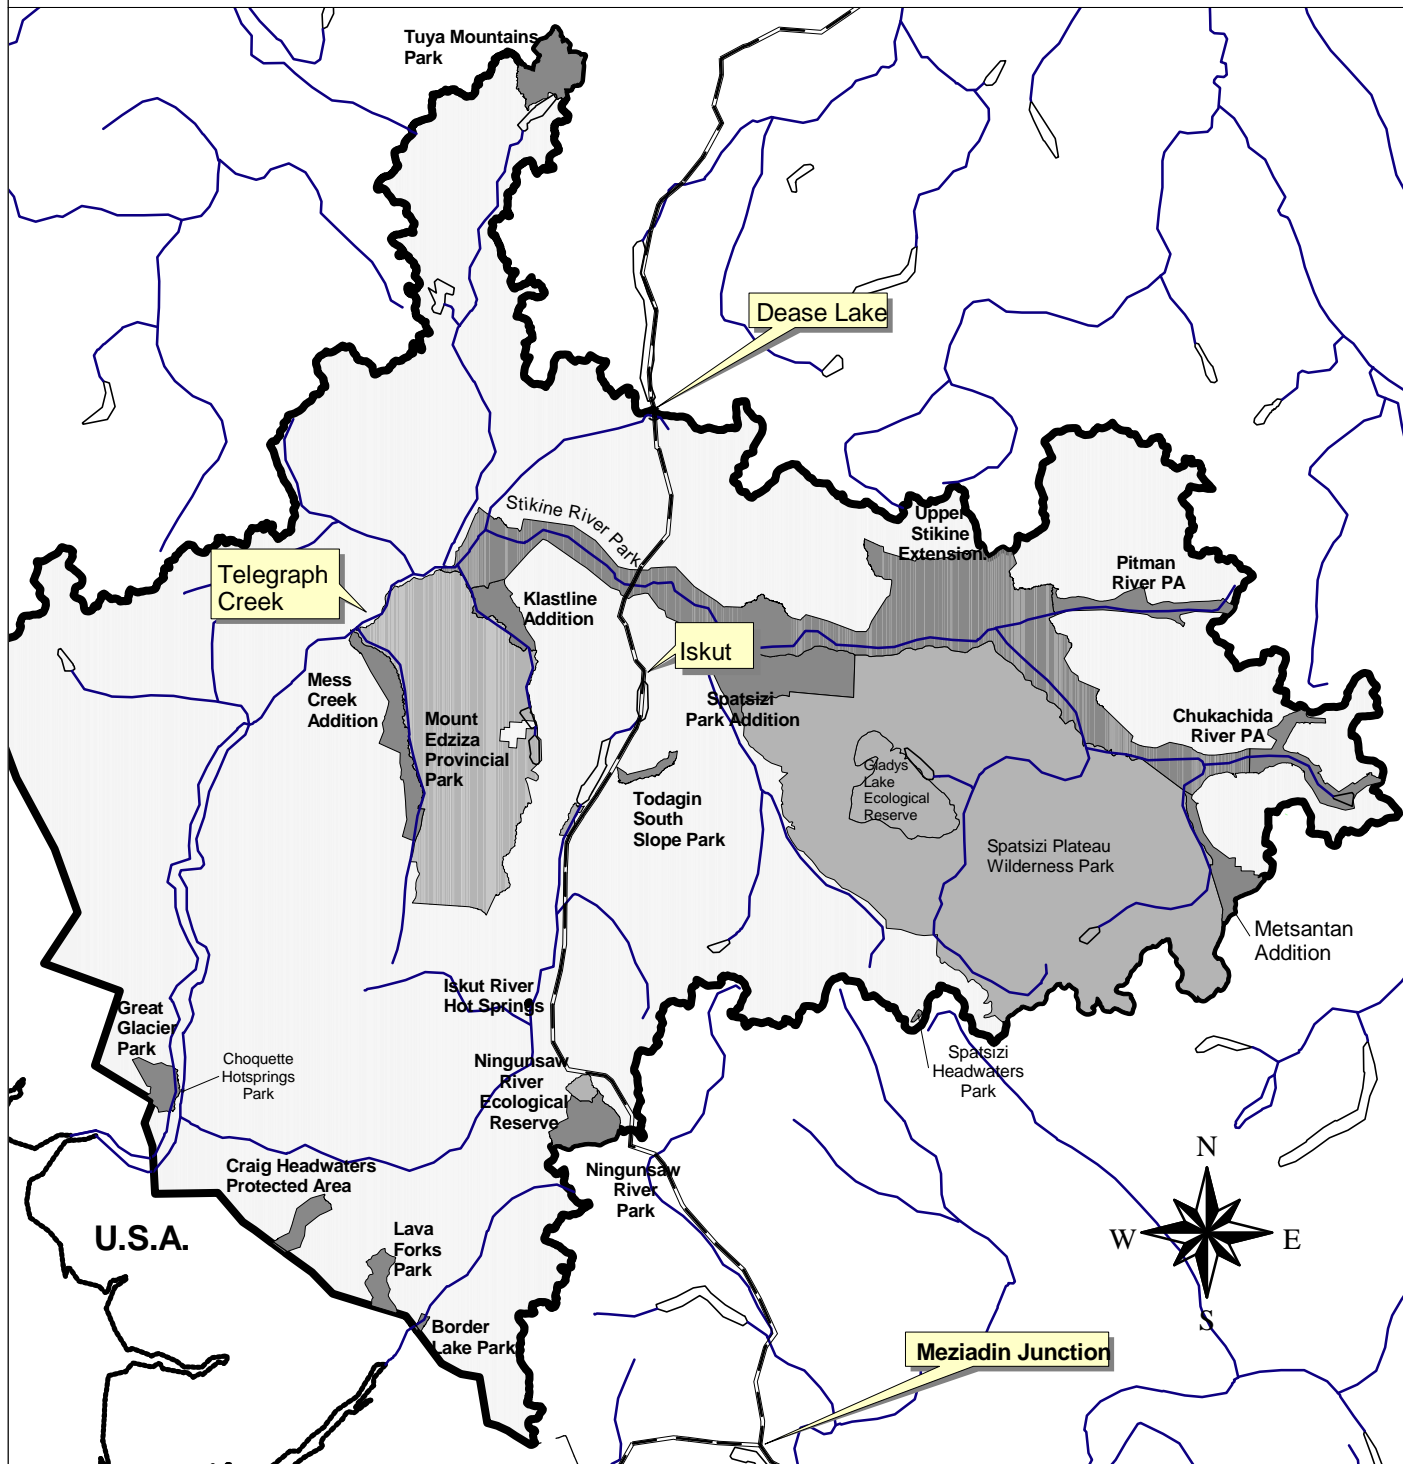

# Stikine Country Protected Areas

## Legend

### Geographic Features

- Road - Trunk
- Road - Main
- Rail Line
- Boundary - International

- Boundary - Inter Provincial
- River/Stream - Definite
- Lake - Definite
- Coastline - Definite
- Stikine Country LRMP Boundry

- Pre LRMP Protected Areas
- Post LRMP Protected Areas
- Towns
- Stikine Country LRMP Boundry

1 : 1,889,760 1 inch = 48 kilometers