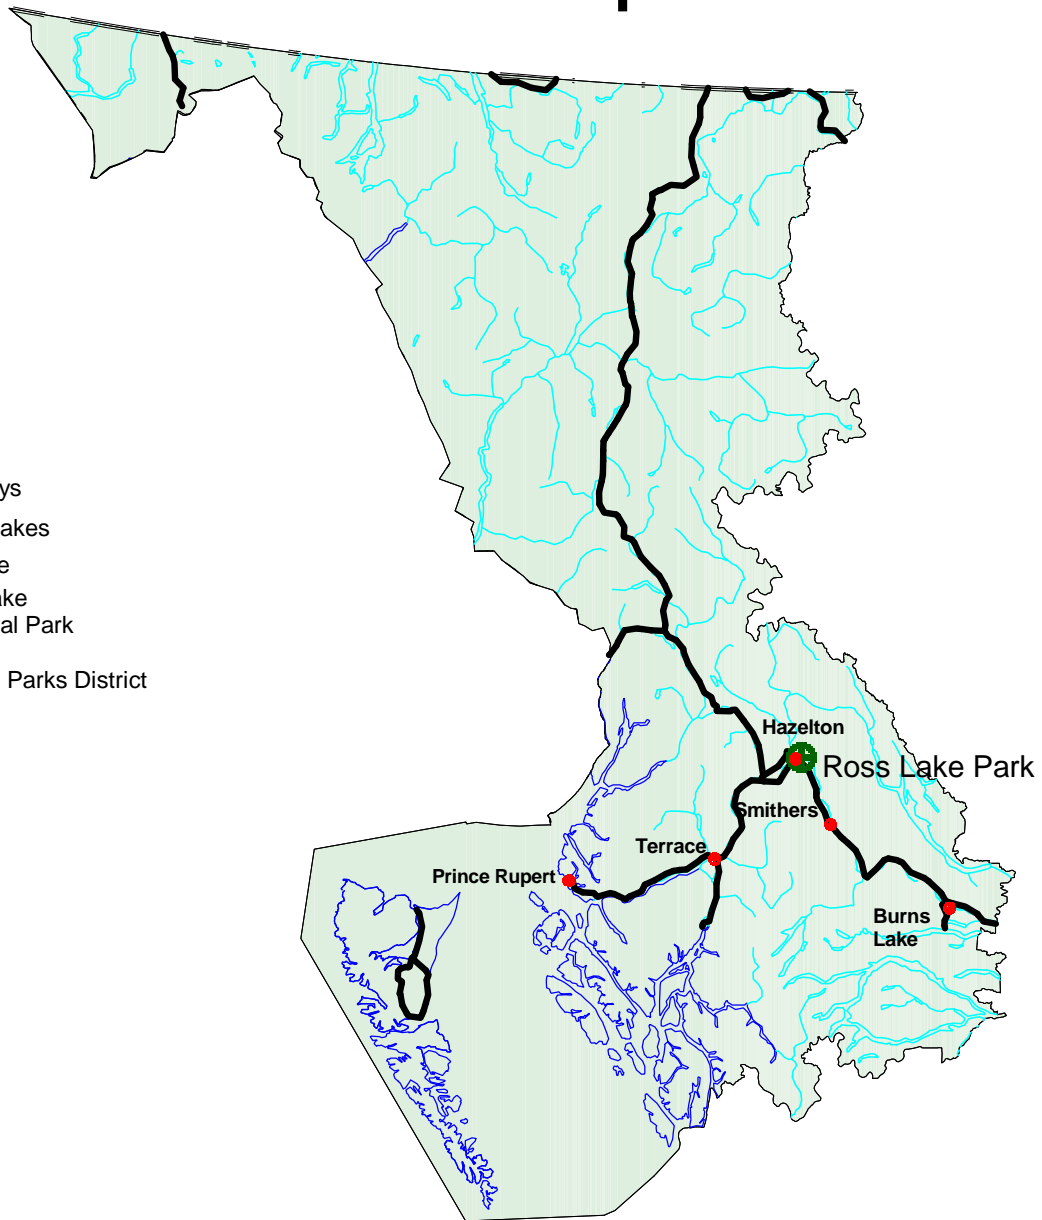

Ross Lake Provincial Park Locator Map

Legend

- Highways
- Rivers/Lakes
- Coastline
- Ross Lake Provincial Park
- Skeena Parks District

0 100 200 300 Kilometers

Scale 1:6,000,000