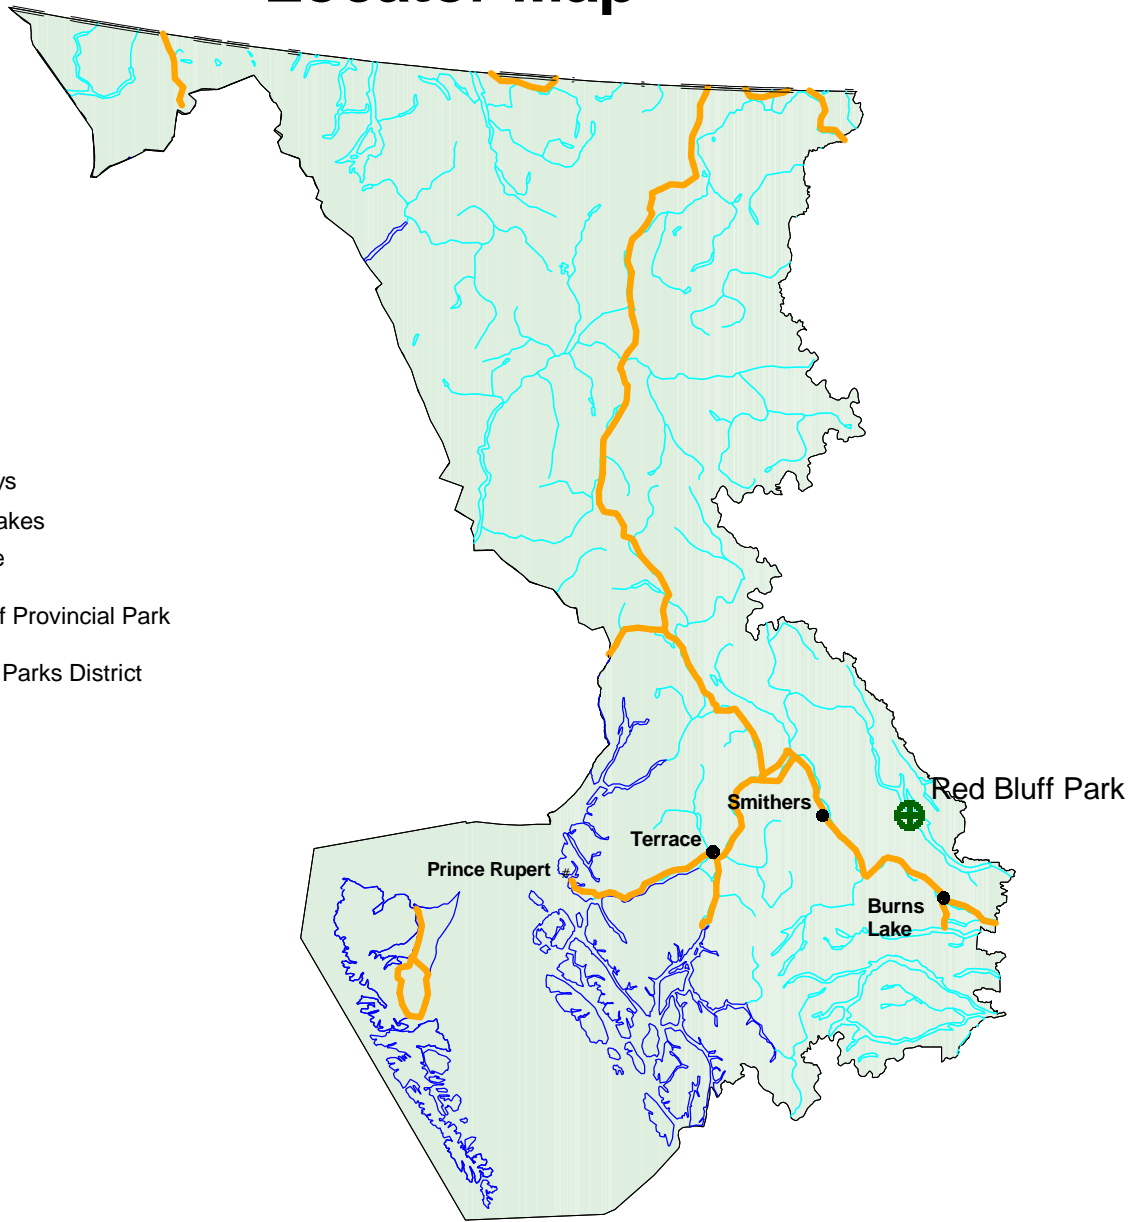

Red Bluff Provincial Park Locator Map

Legend

-  Highways
-  Rivers/Lakes
-  Coastline
-  Red Bluff Provincial Park
-  Skeena Parks District

Scale 1:6,000,000