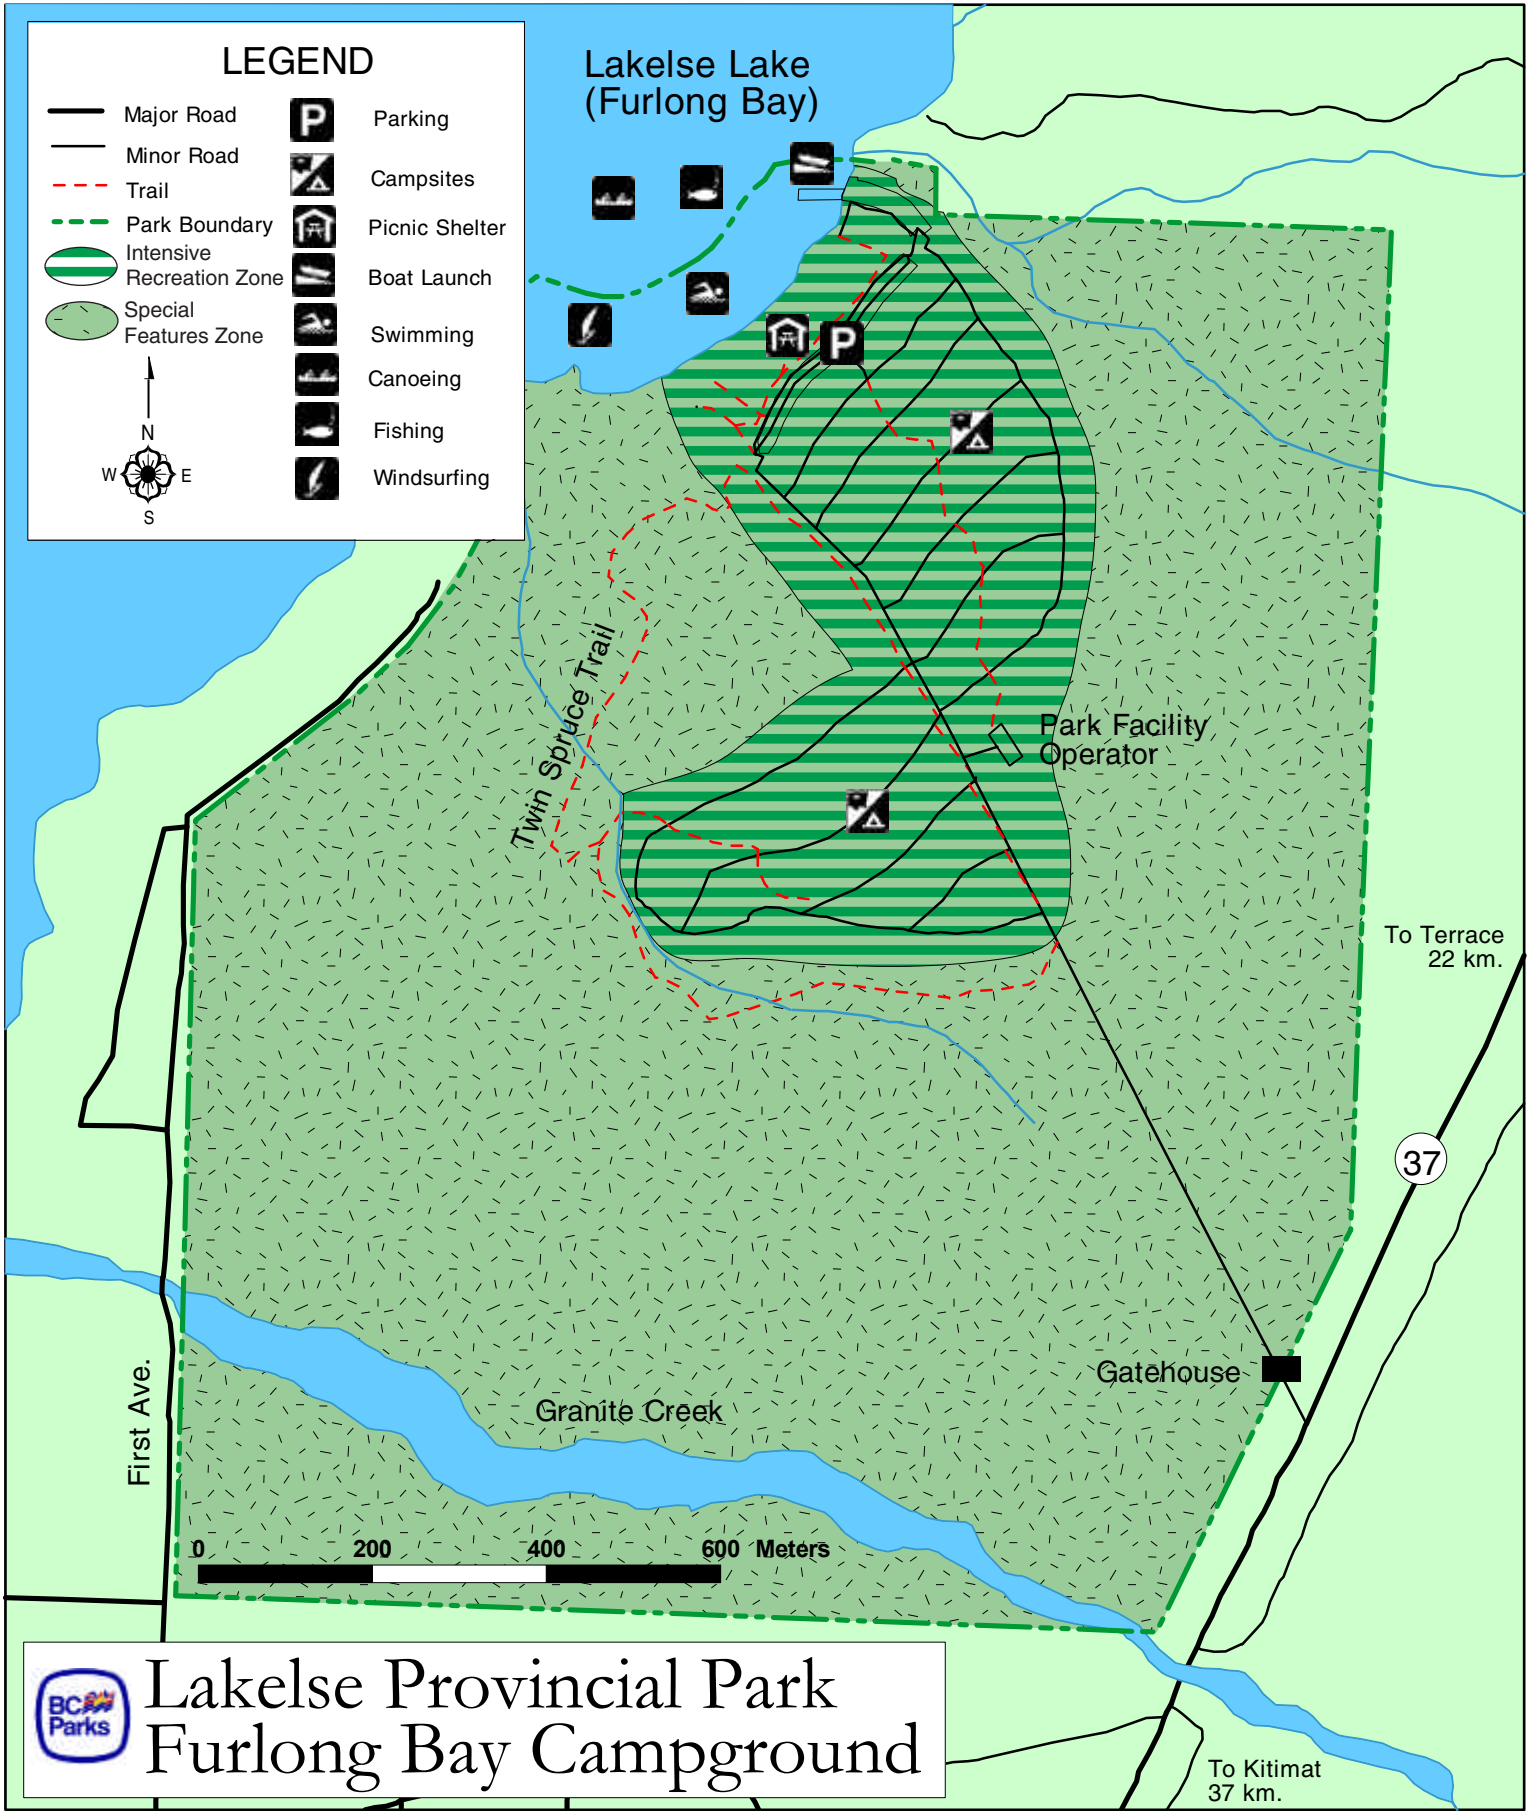

LEGEND

- Major Road
- Minor Road
- Trail
- Park Boundary
- Intensive Recreation Zone
- Special Features Zone
- North
- Parking
- Campsites
- Picnic Shelter
- Boat Launch
- Swimming
- Canoeing
- Fishing
- Windsurfing

Lakelse Lake (Furlong Bay)

Lakelse Provincial Park Furlong Bay Campground