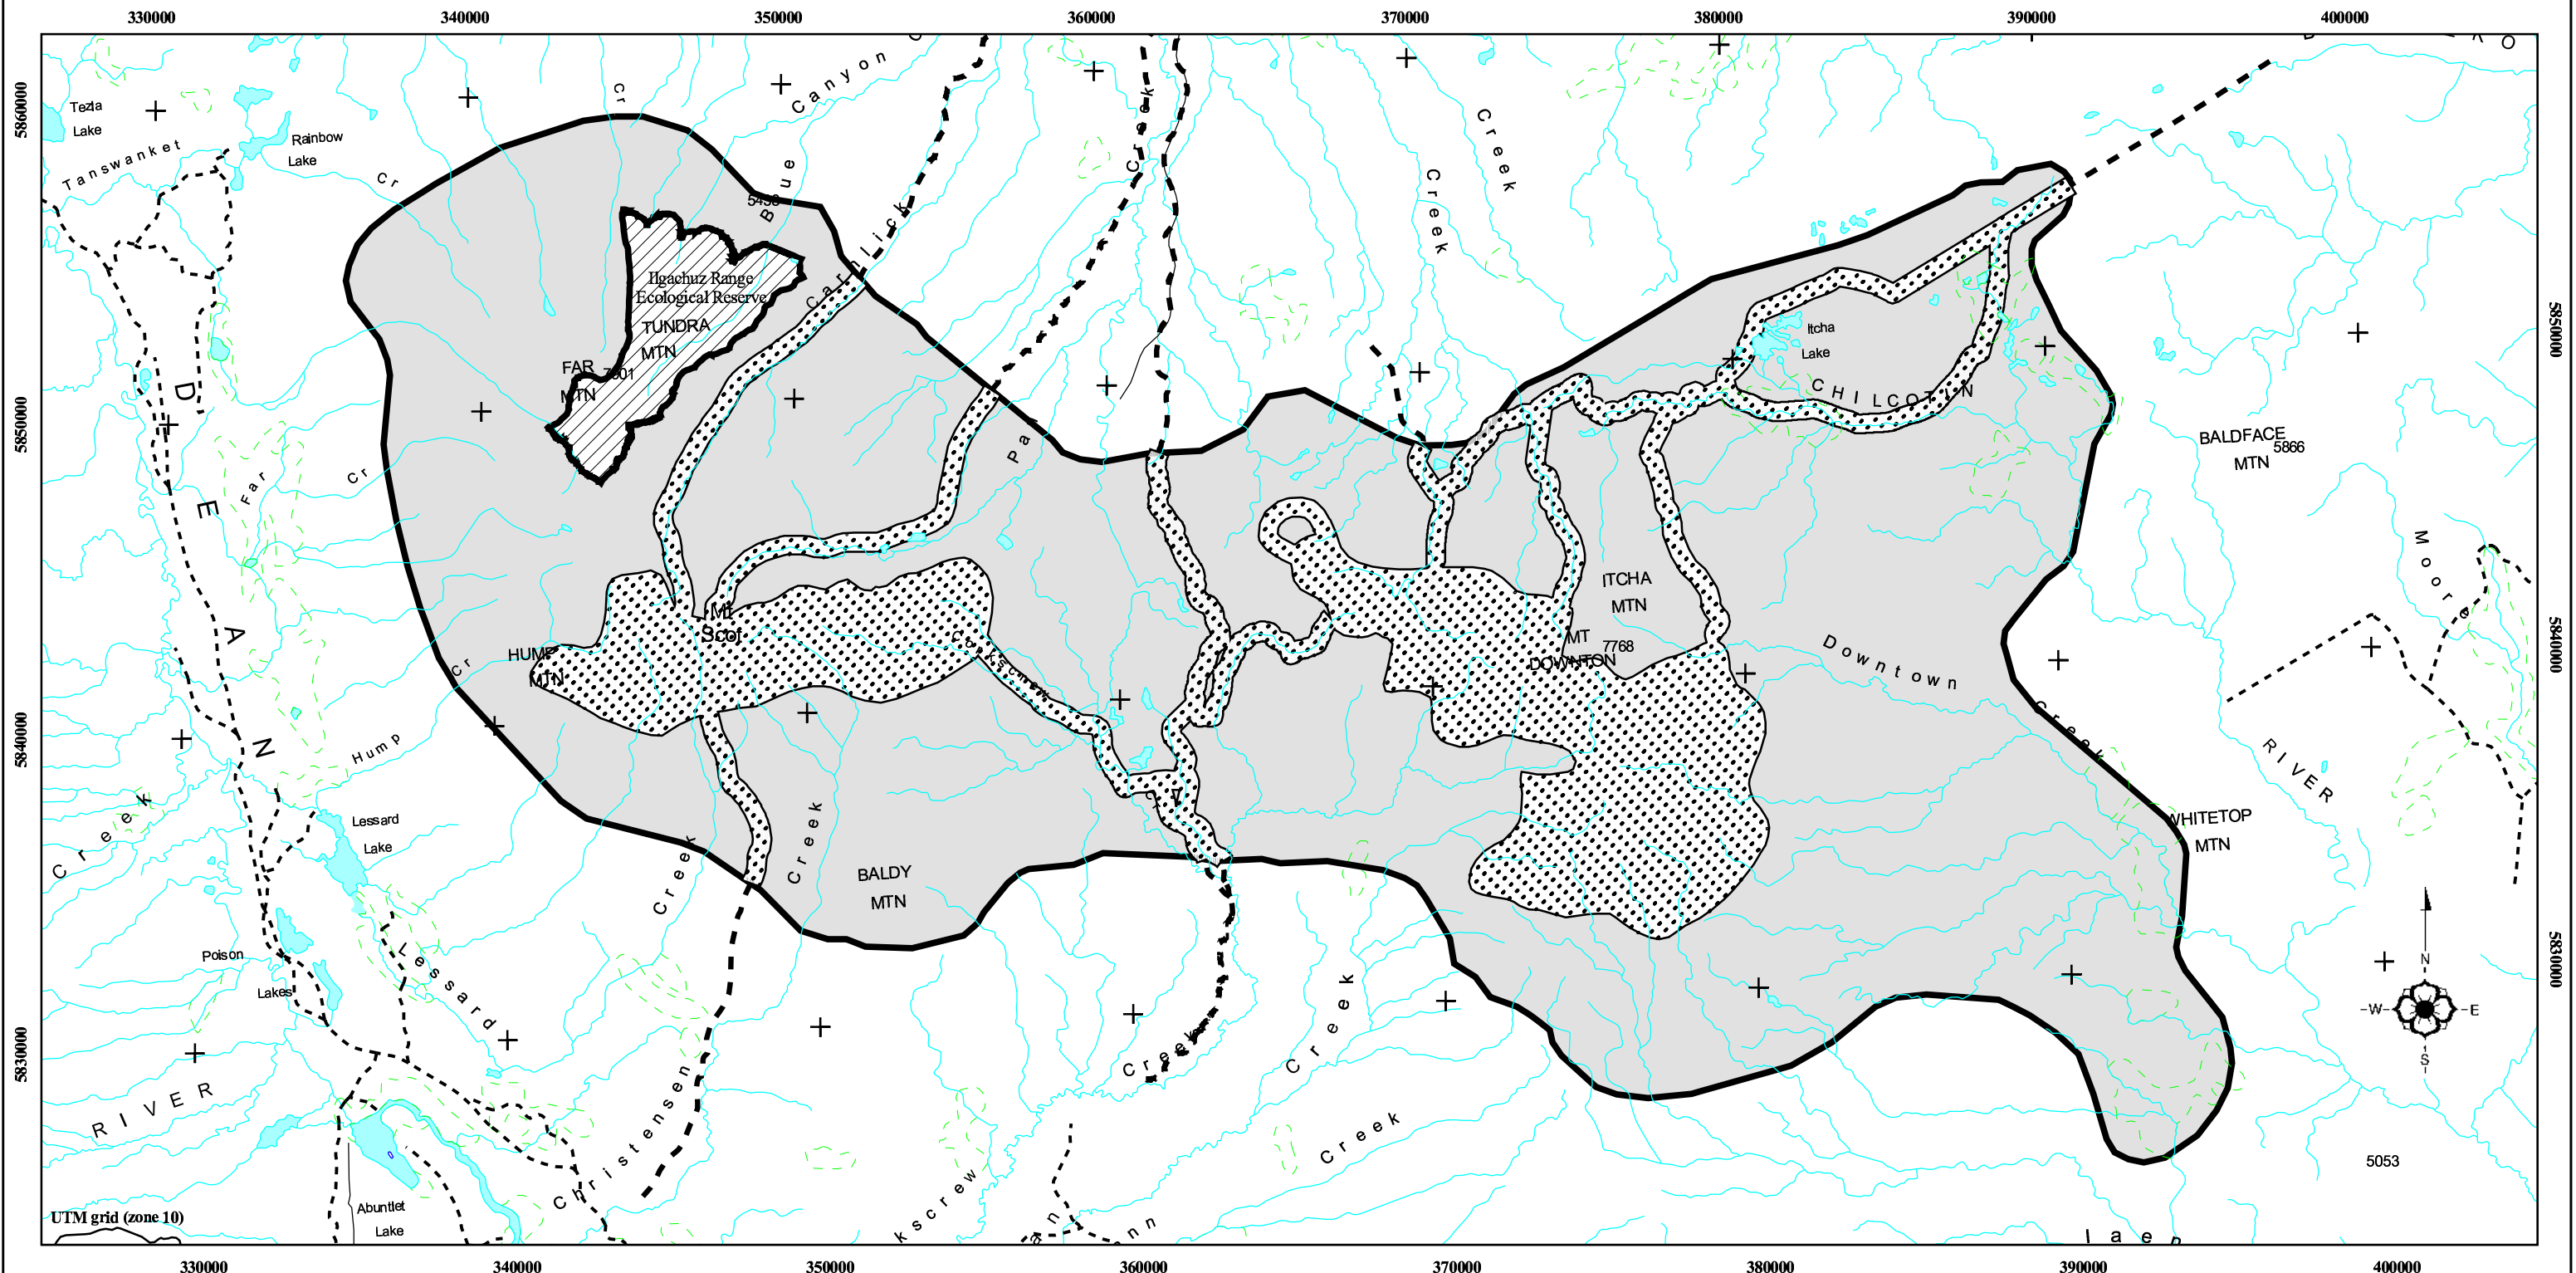

# Winter Zoning Map (December 15 - April 30)

# Itcha Ilgachuz Provincial Park

BRITISH COLUMBIA

Provincial Park Boundary

Gravel Road

Lake

River/Stream

Snowmobile Trail

Ecological Reserve

Wilderness Recreation Zone

Natural Environment Zone

8      0      8      16      24 Kilometers