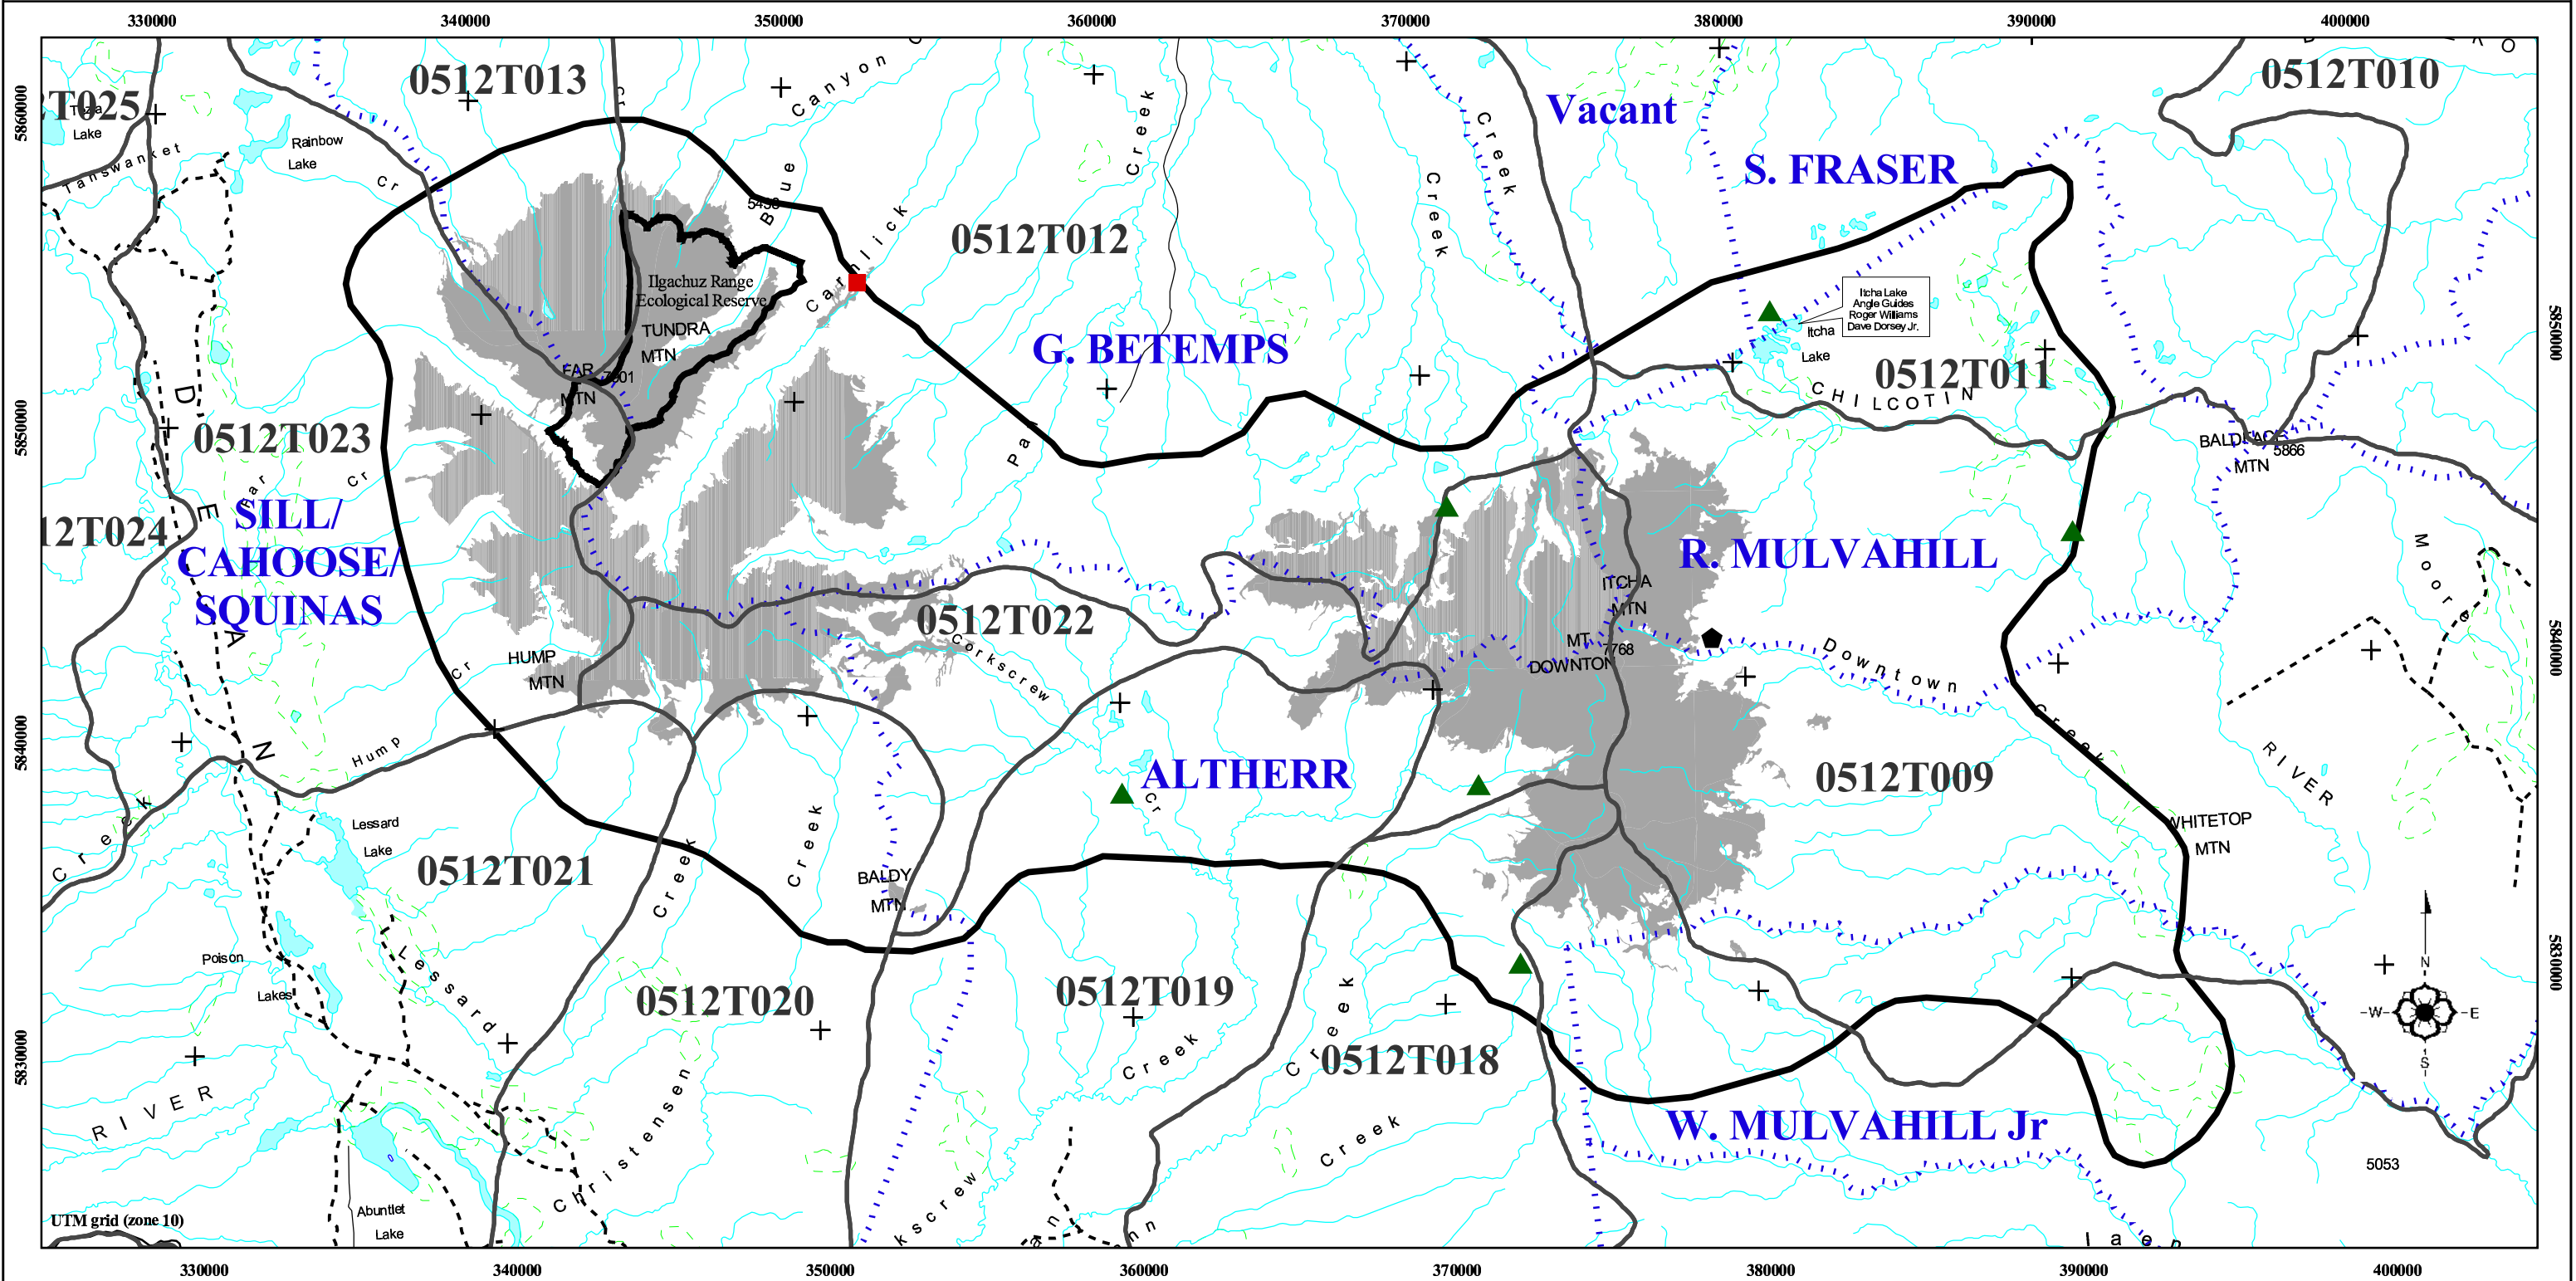

Tenure Map

Itcha Ilgachuz Provincial Park

| | | | | | | | | | |
|--|--------------------------|-------------|--------|------|--------------|--------------------|-------------------------|-----------------------|--|
| | | | | | | | | | |
| | Provincial Park Boundary | Gravel Road | Alpine | Lake | River/Stream | SMITH Guide Tenure | 0512T018 Trapper Tenure | Guide Outfitter Cabin | |
| | | | | | | | | | |
| | | | | | | | | | |

8 0 8 16 24 Kilometers