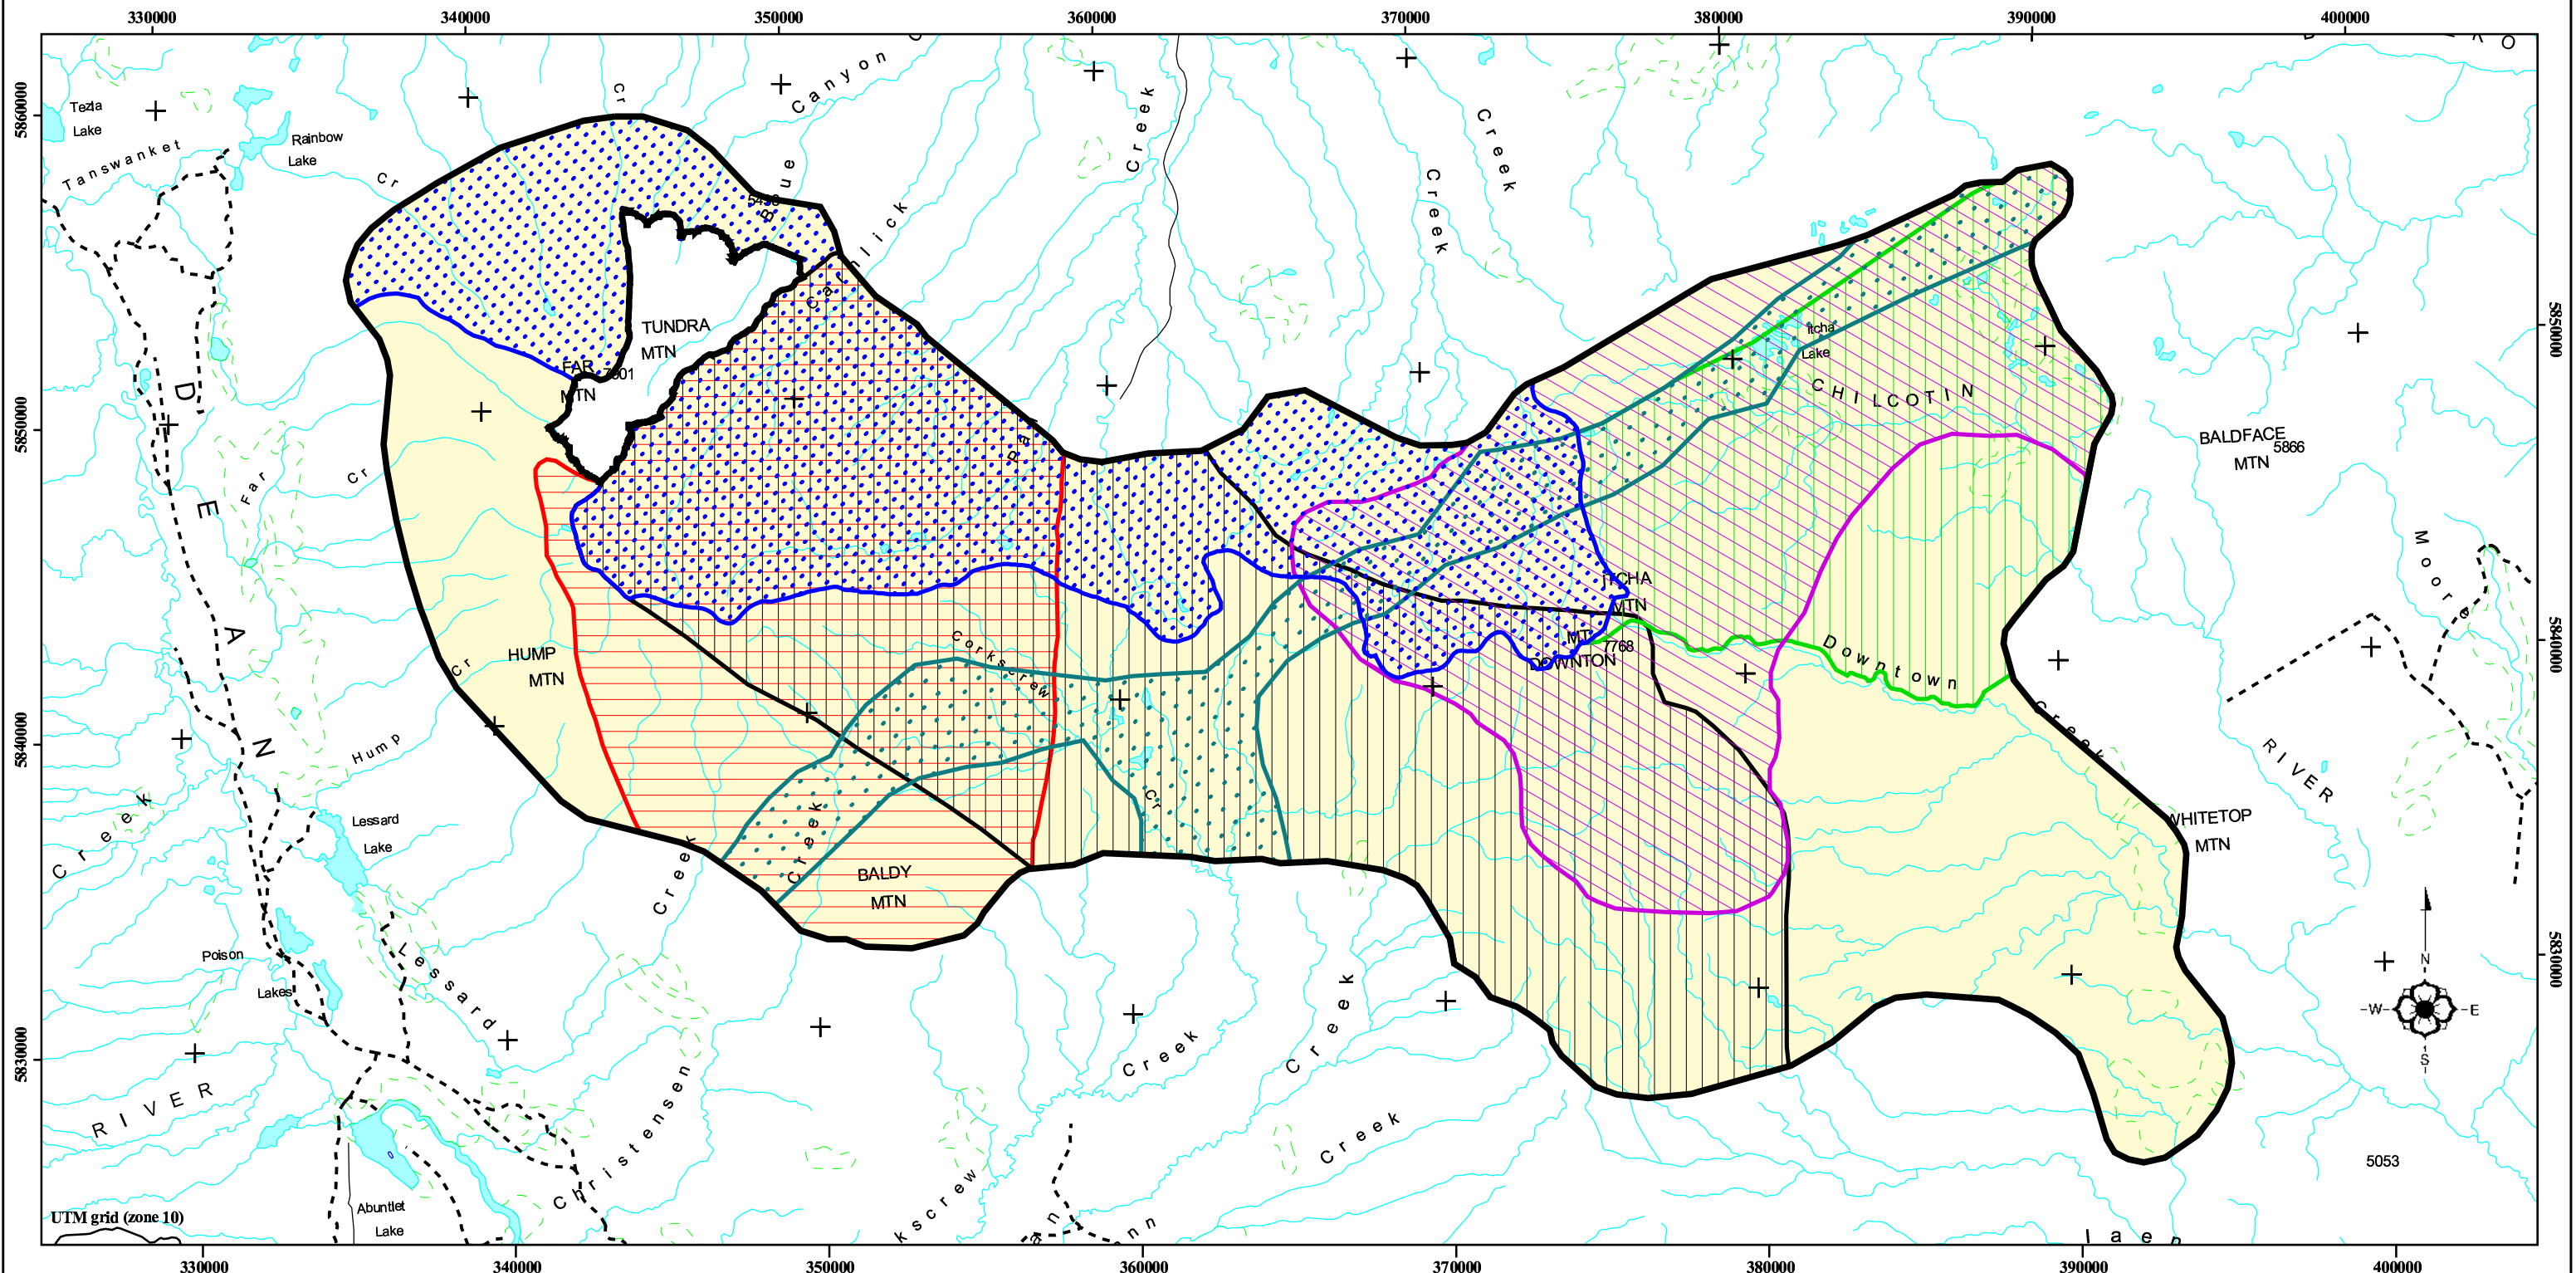

Commercial Recreation Map

Itcha Ilgachuz Provincial Park

| | | | | | | | | | |
|--|--------------------------|-------------|--------|------|--------------|-----------------|-------------------|-----------------------------|----------------|
| | Provincial Park Boundary | Gravel Road | Alpine | Lake | River/Stream | Bill Van Es | George Betemps | Roger Williams/Wanda Dorsey | Stewart Fraser |
| | | | | | | Dave Dorsey Jr. | Martin Dillabough | Roy Mulvahill | |

8 0 8 16 24 Kilometers