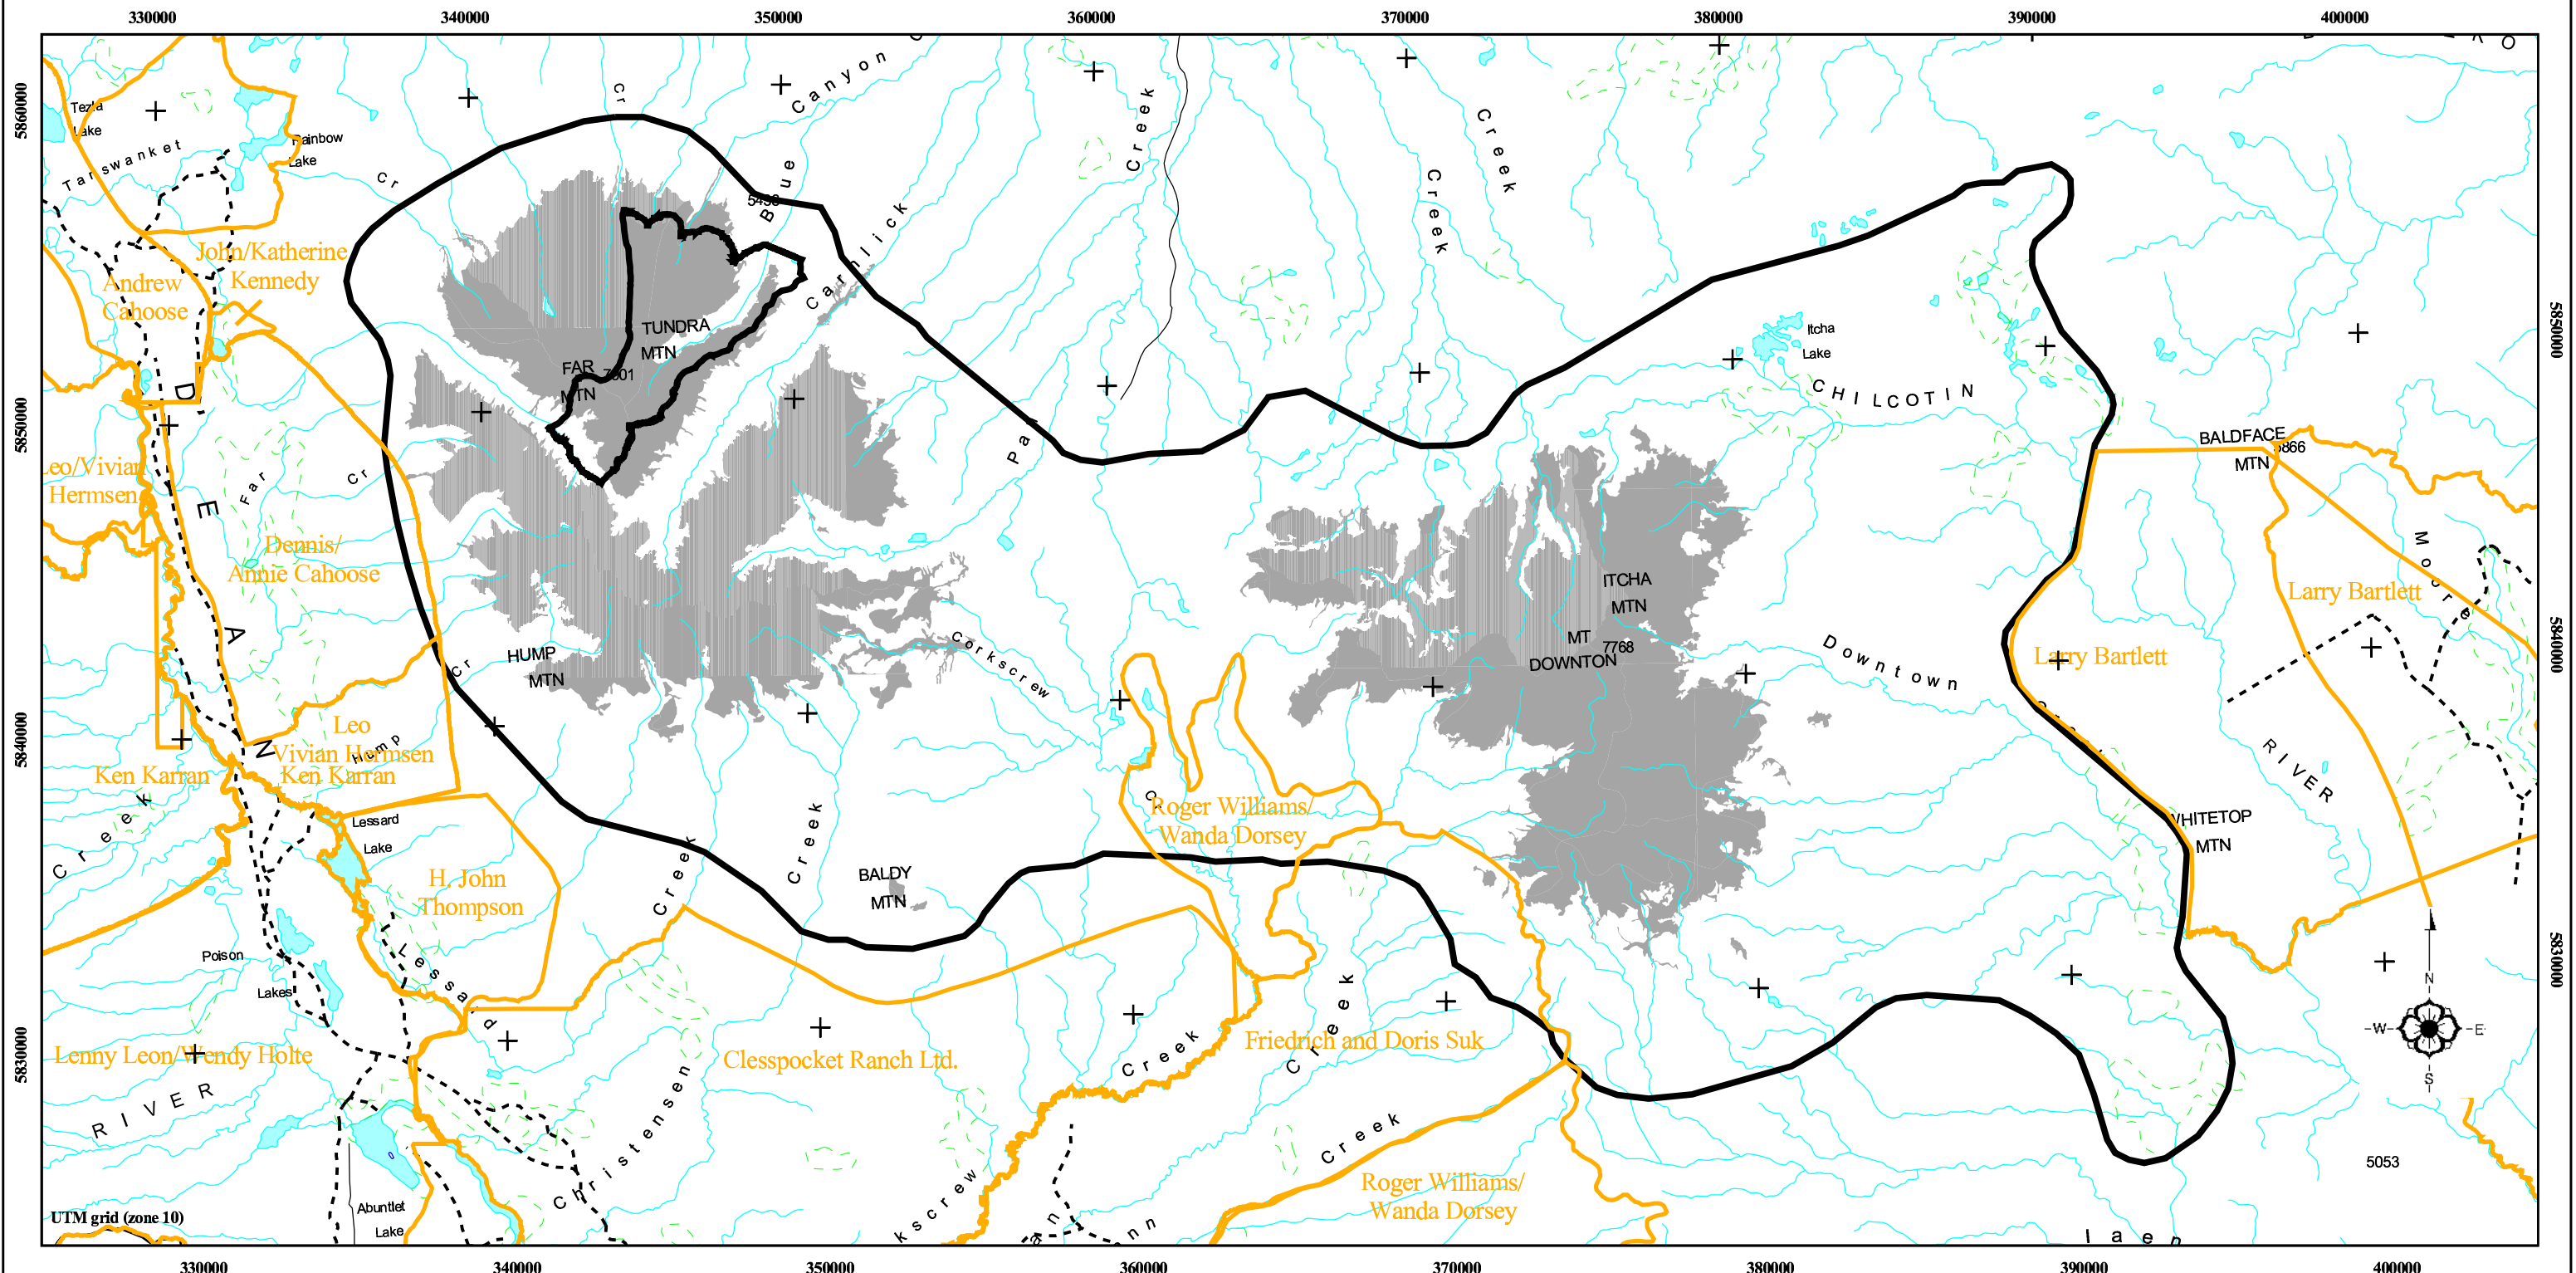

Tenure Map (Range)

Itcha Ilgachuz Provincial Park

BRITISH COLUMBIA

Provincial Park Boundary

 Gravel Road

 Alpine