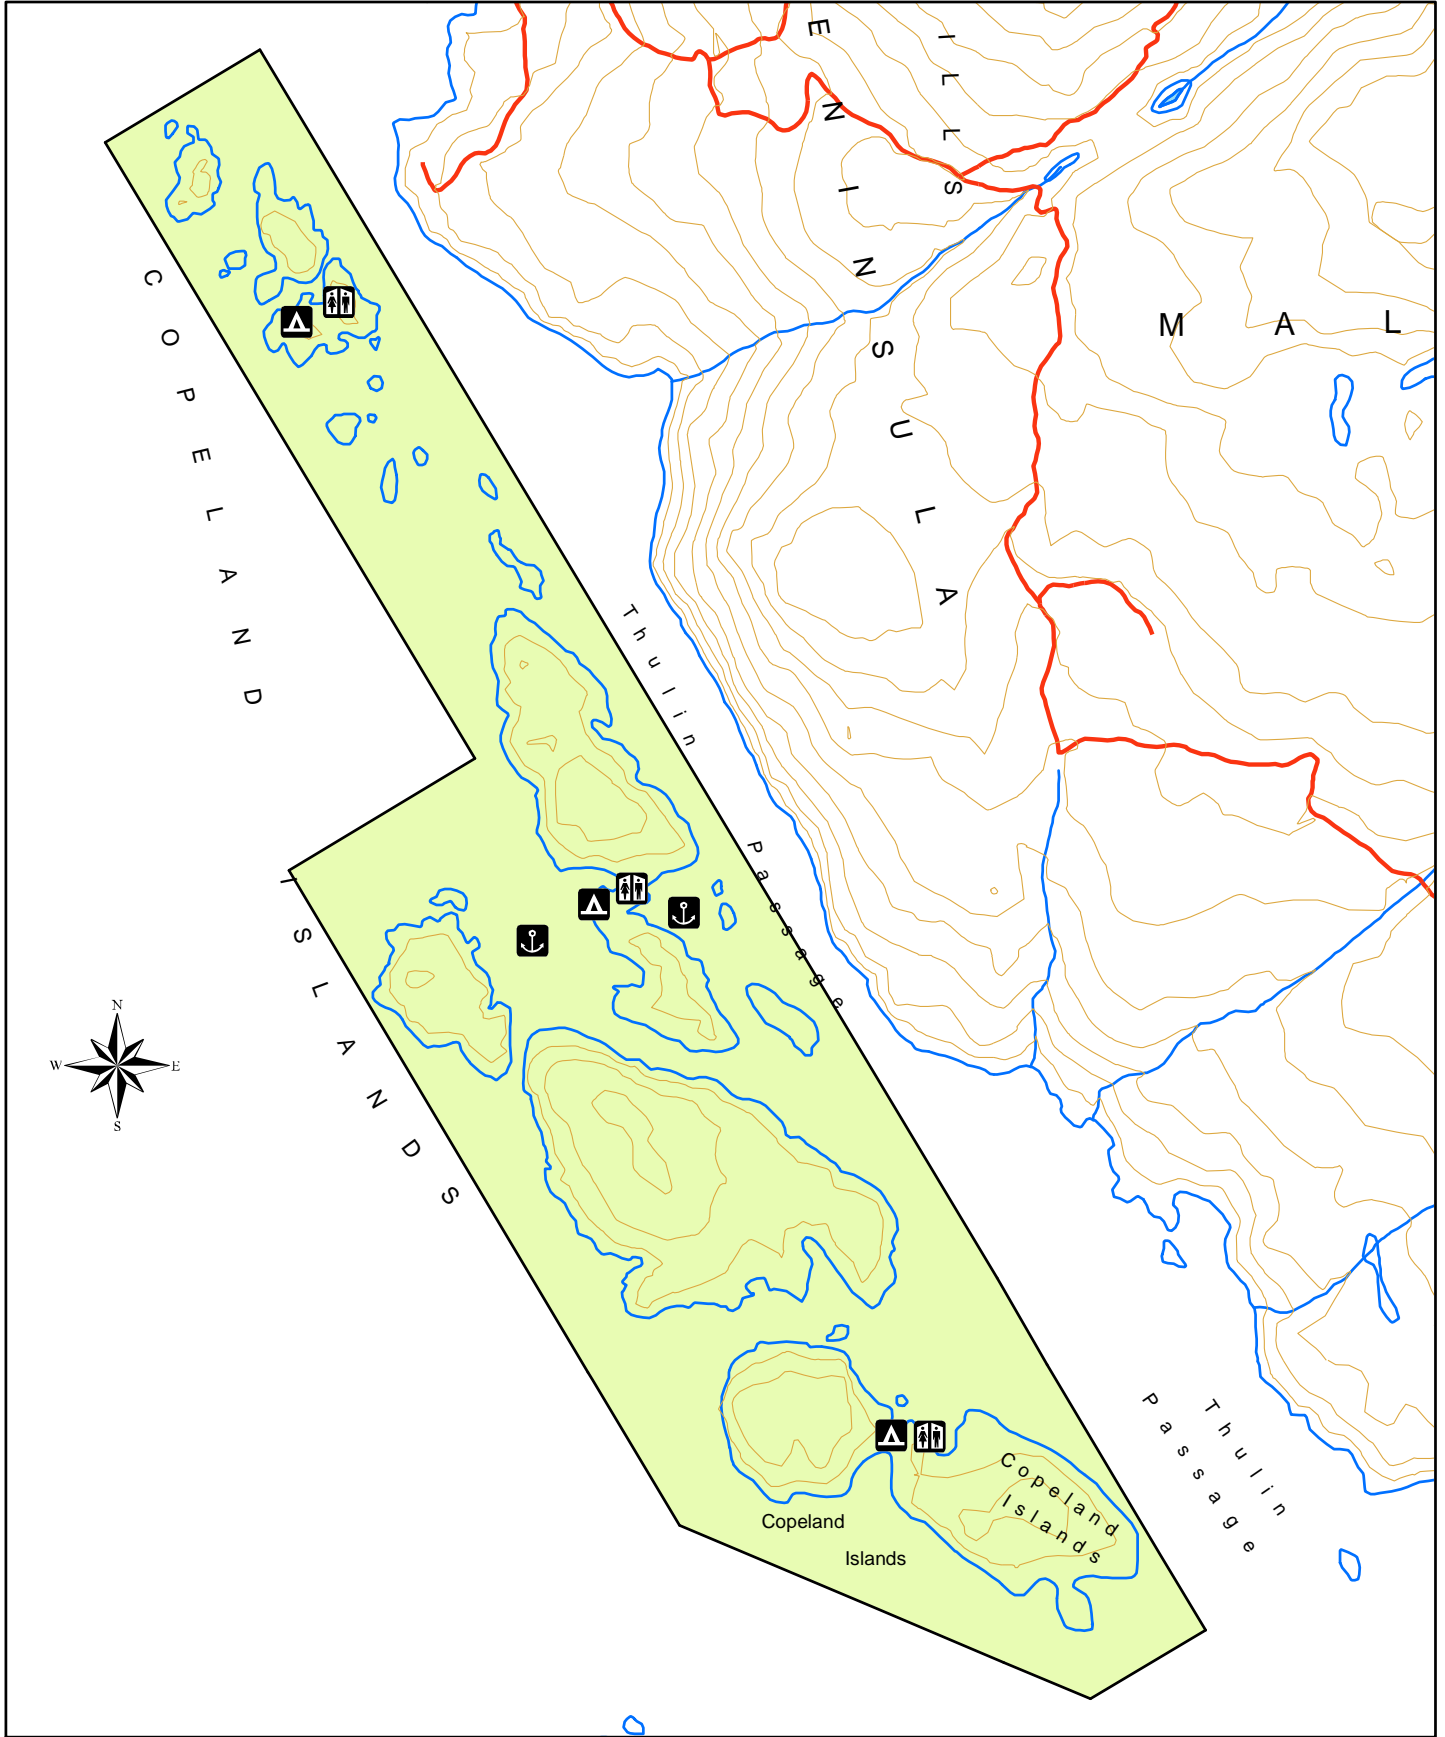

Copeland Islands Marine Park - Recreation Features

	Anchorage		Camping
			Pit Toilets