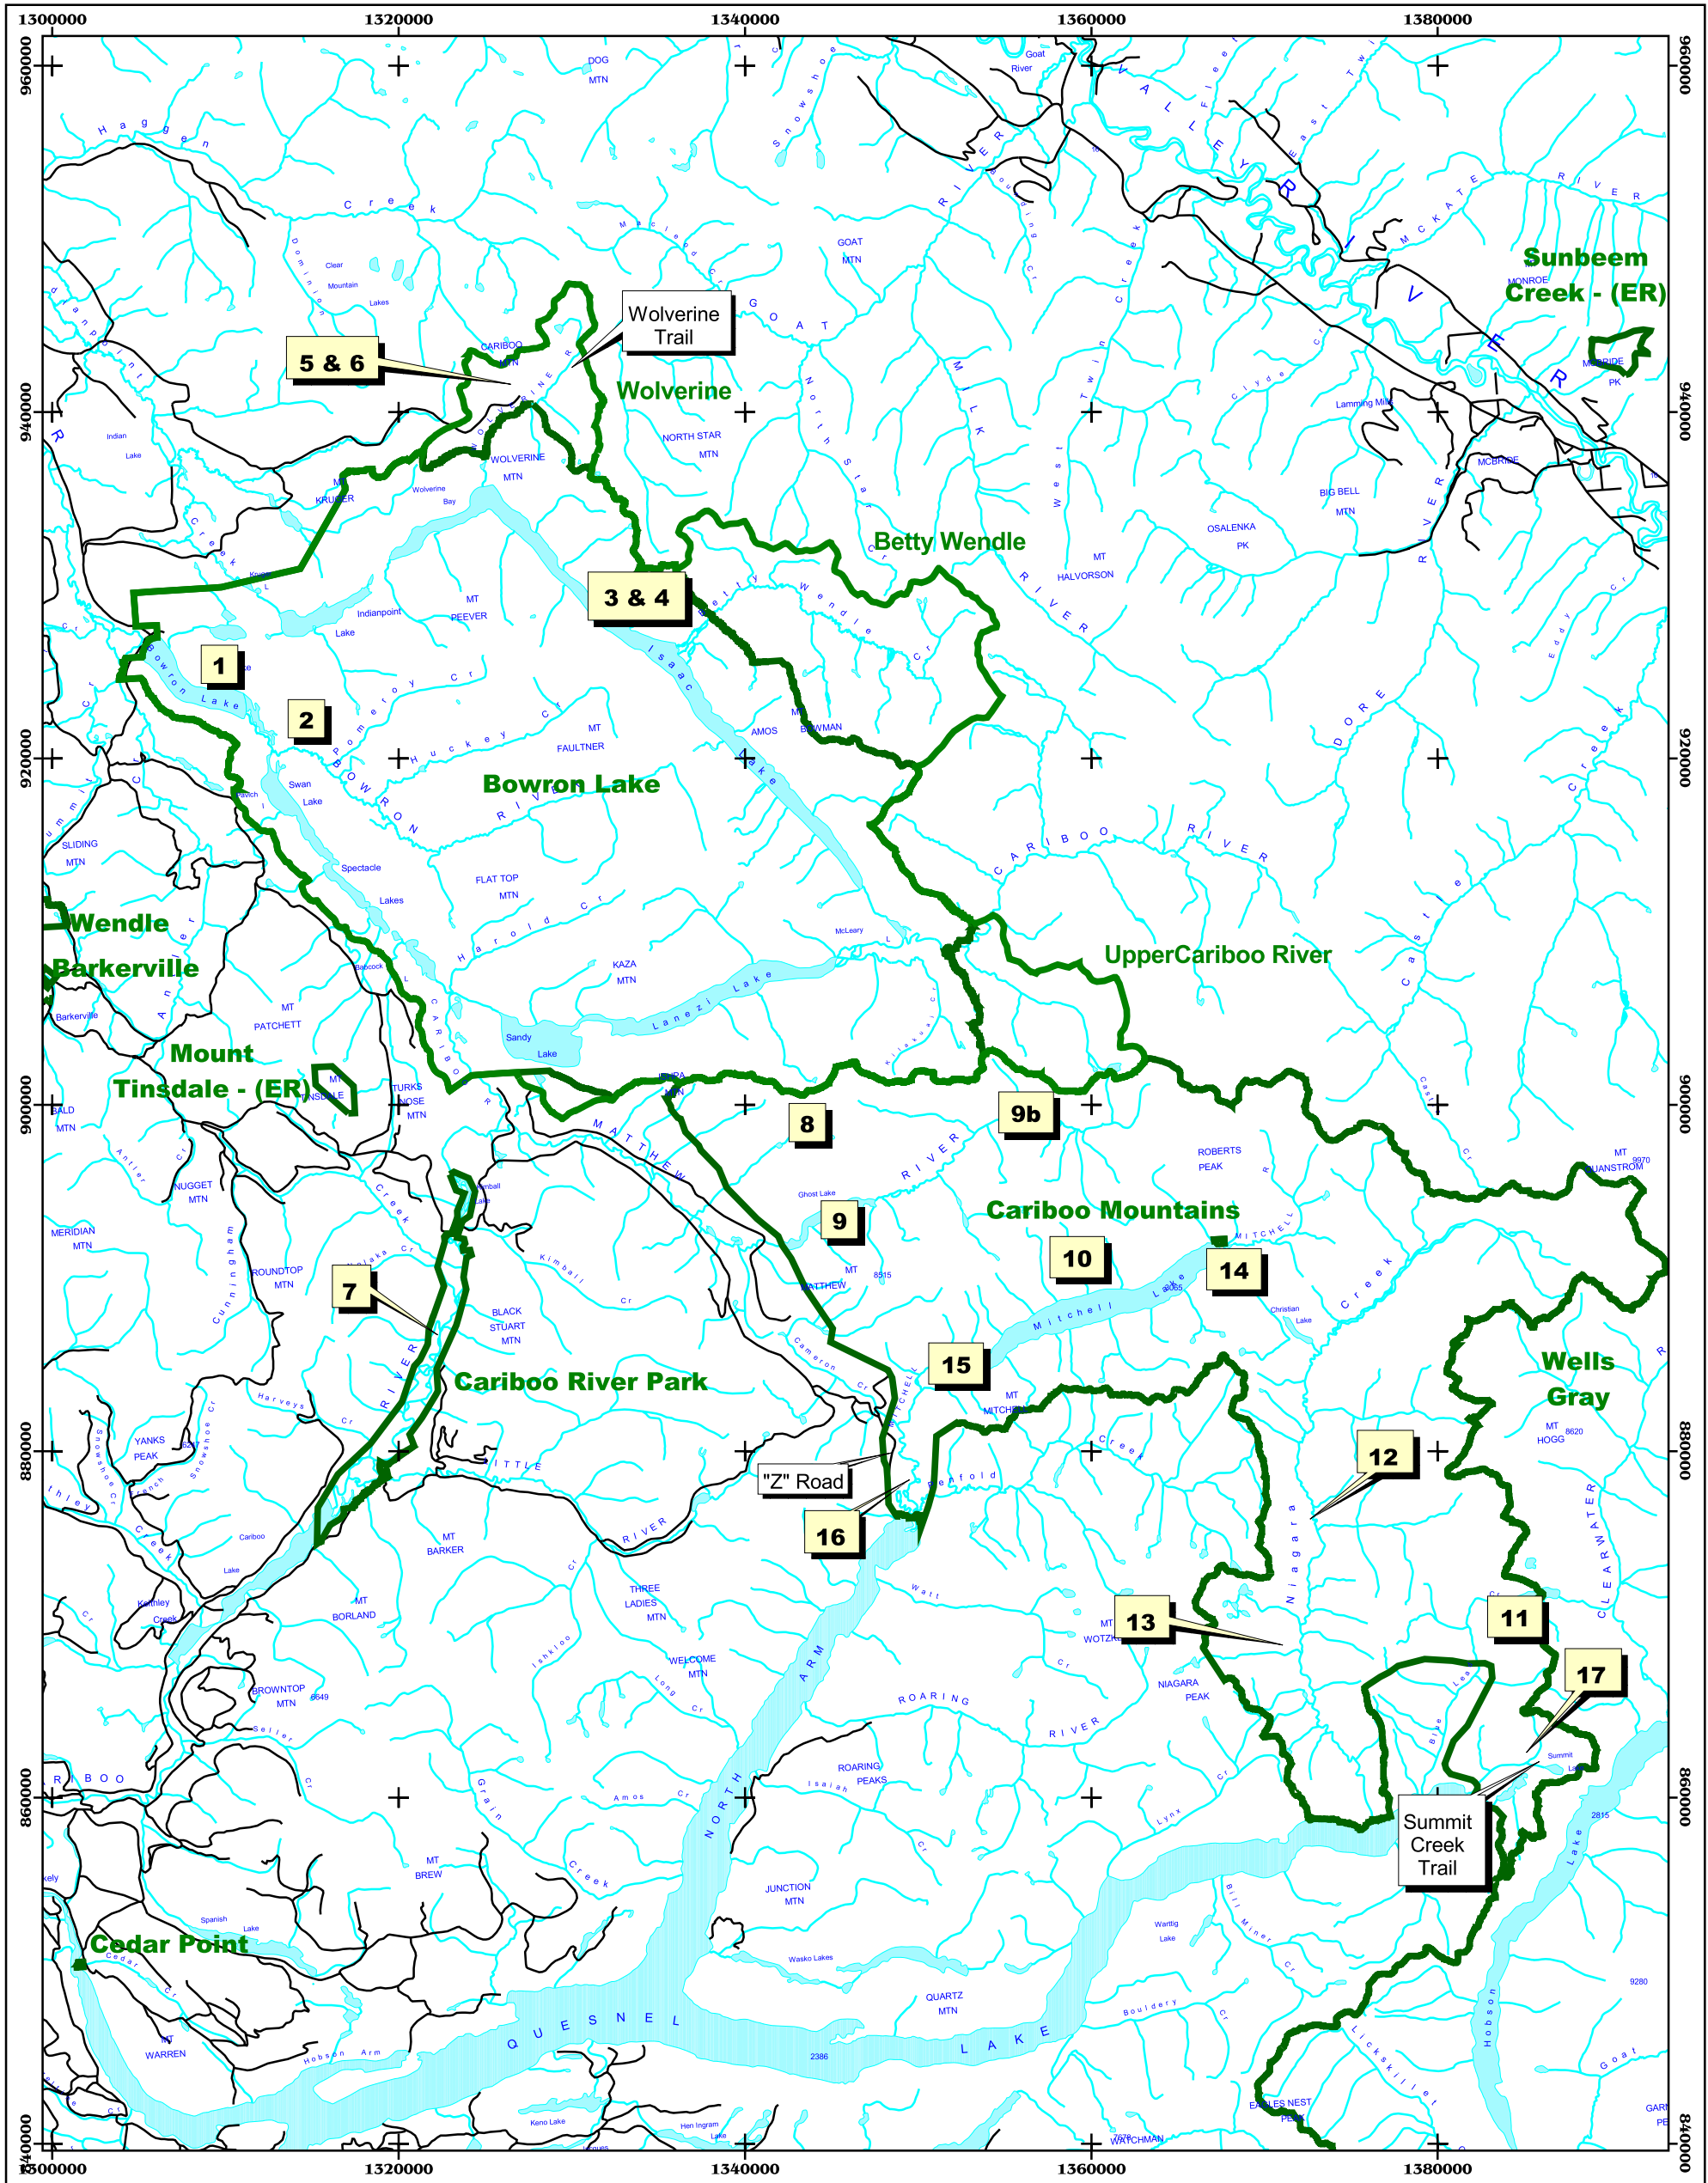

# Commercial Recreation Opportunities and Public Use Targets

## Bowron, Cariboo River and Cariboo Mountains Parks Management Plan

- Park Boundary
- Road
- Lake
- River or Stream

Scale = 1:375,000

5 0 5 10 15 20 25 Kilometers

Albers Projection

Map Prepared By:  
**PARAGON**  
RESOURCE MAPPING INC.