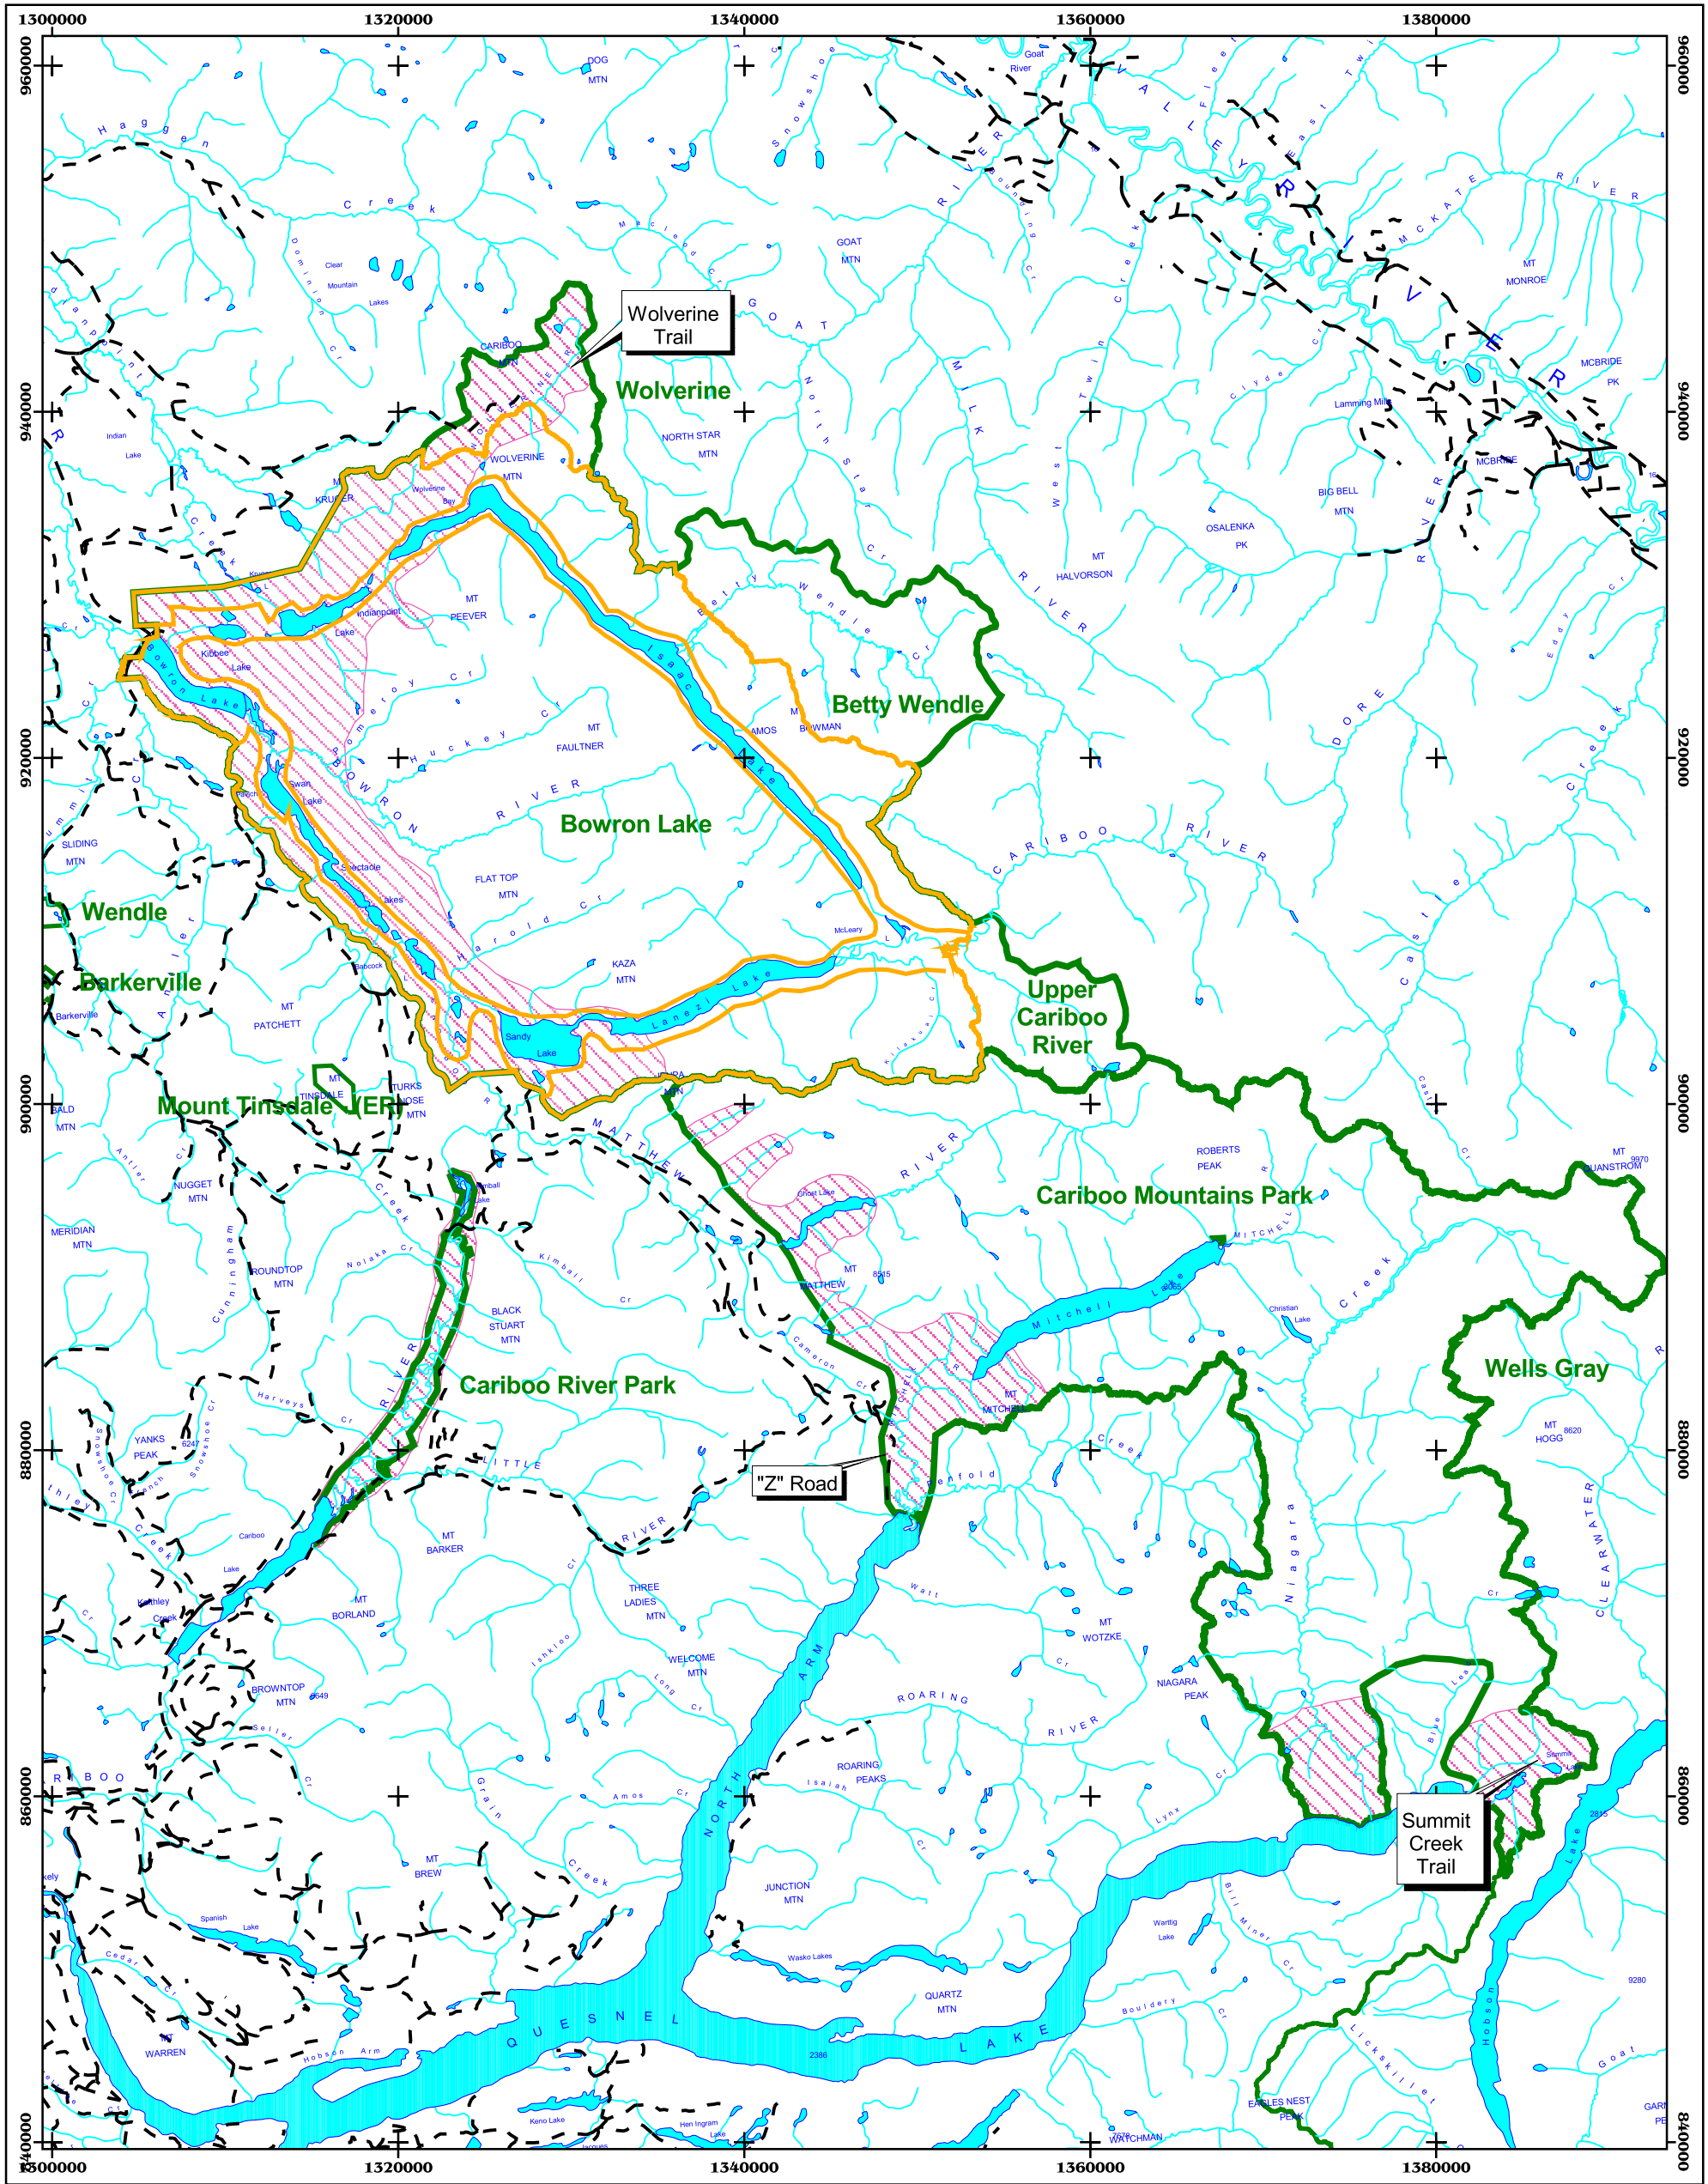

Forest Health and Fire Management Zones

Bowron, Cariboo River and Cariboo Mountains Parks Management Plan

 Management Zone
 No-Management Zone

 Park Boundary
 Road

 Lake
 River or Stream

Scale = 1:375,000

Albers Projection

Map Prepared By:
 **PARAGON**
 RESOURCE MAPPING INC.