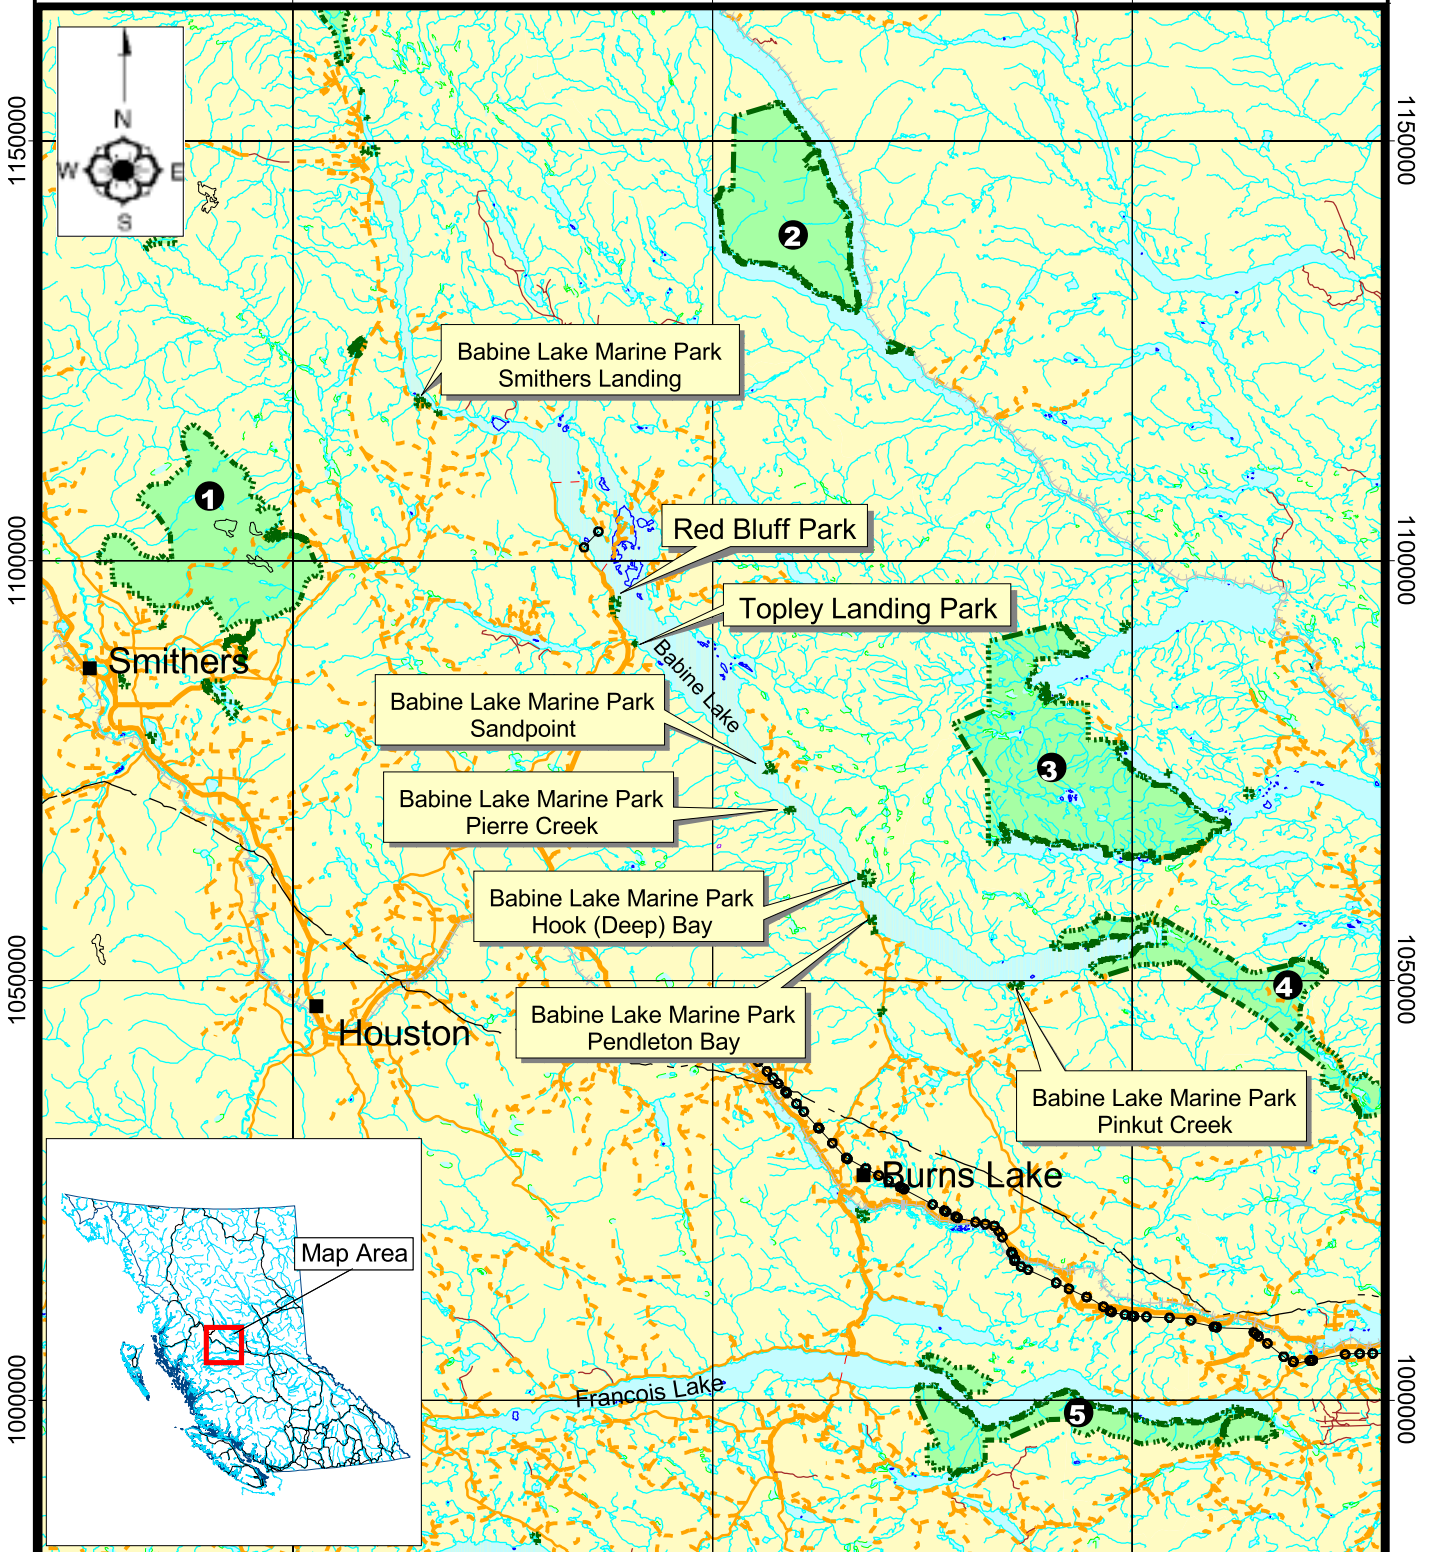

Protected Area Map

Babine Lake Marine Park
1050000

- | | | | |
|---|----------------|---|---|
|  | MDS Study Area |  | Babine Mountains Park |
|  | Lakes, Ocean |  | Mount Blanchet Park |
|  | Rivers |  | Rubyrock Lake Park |
| | |  | Sutherland River Park and Protected Area |
| | |  | Uncha Mtn Red Hills Park / Francois Lake Park |

Scale 1:900000 5 0 5 Kilometers