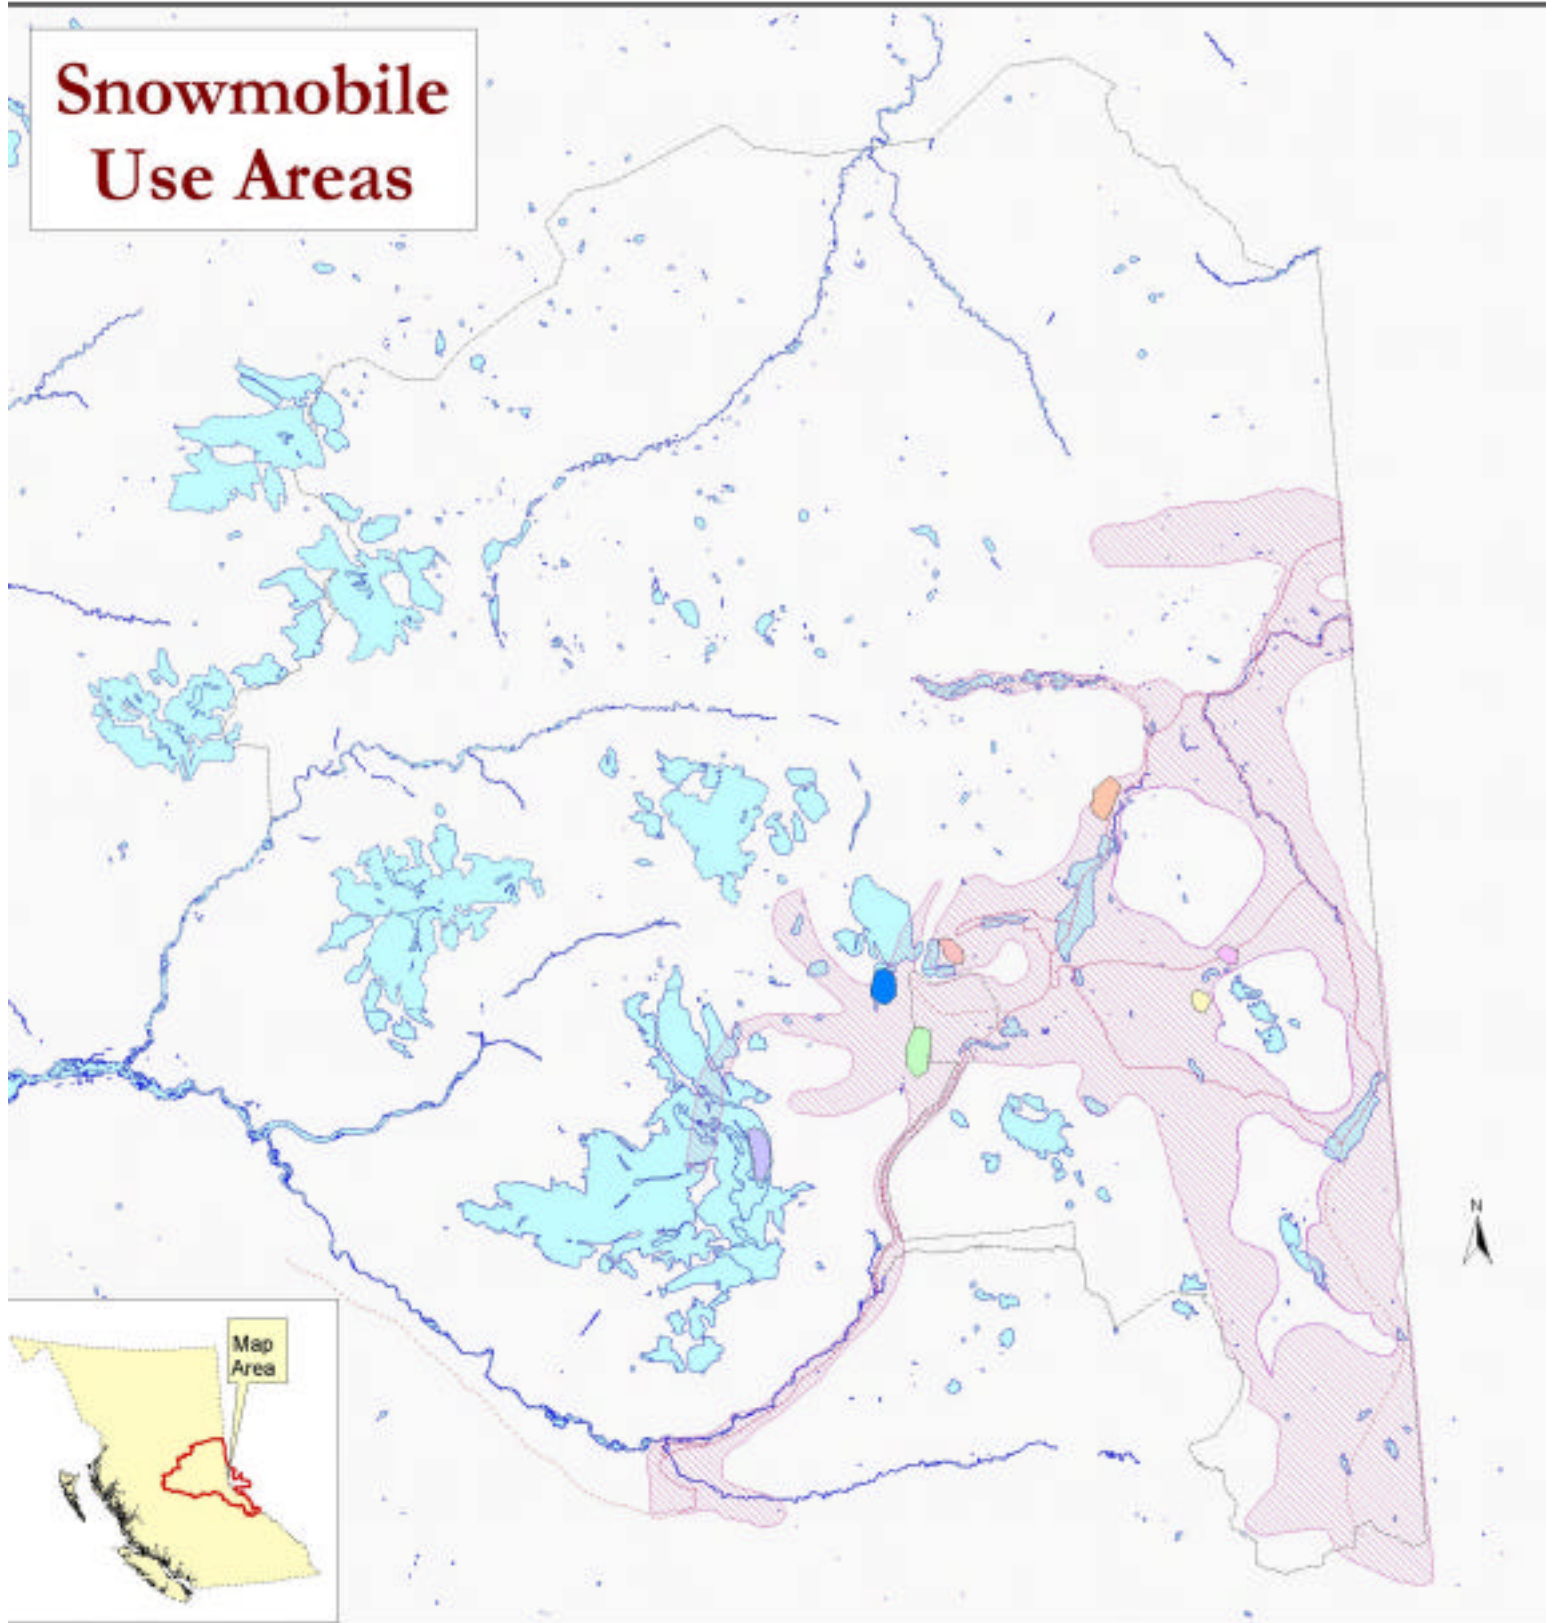

Snowmobile Use Areas

- Snowmobile Use
- Box Canyon
- Flat Top
- Ice Cave

- Heavens Gate
- Super Bowl
- Windshield Alley
- Suicide Hill

- Kakwa
- Snowtrails

Scale: 1:250 000
 Datum: Nad83
 Projection: Albers