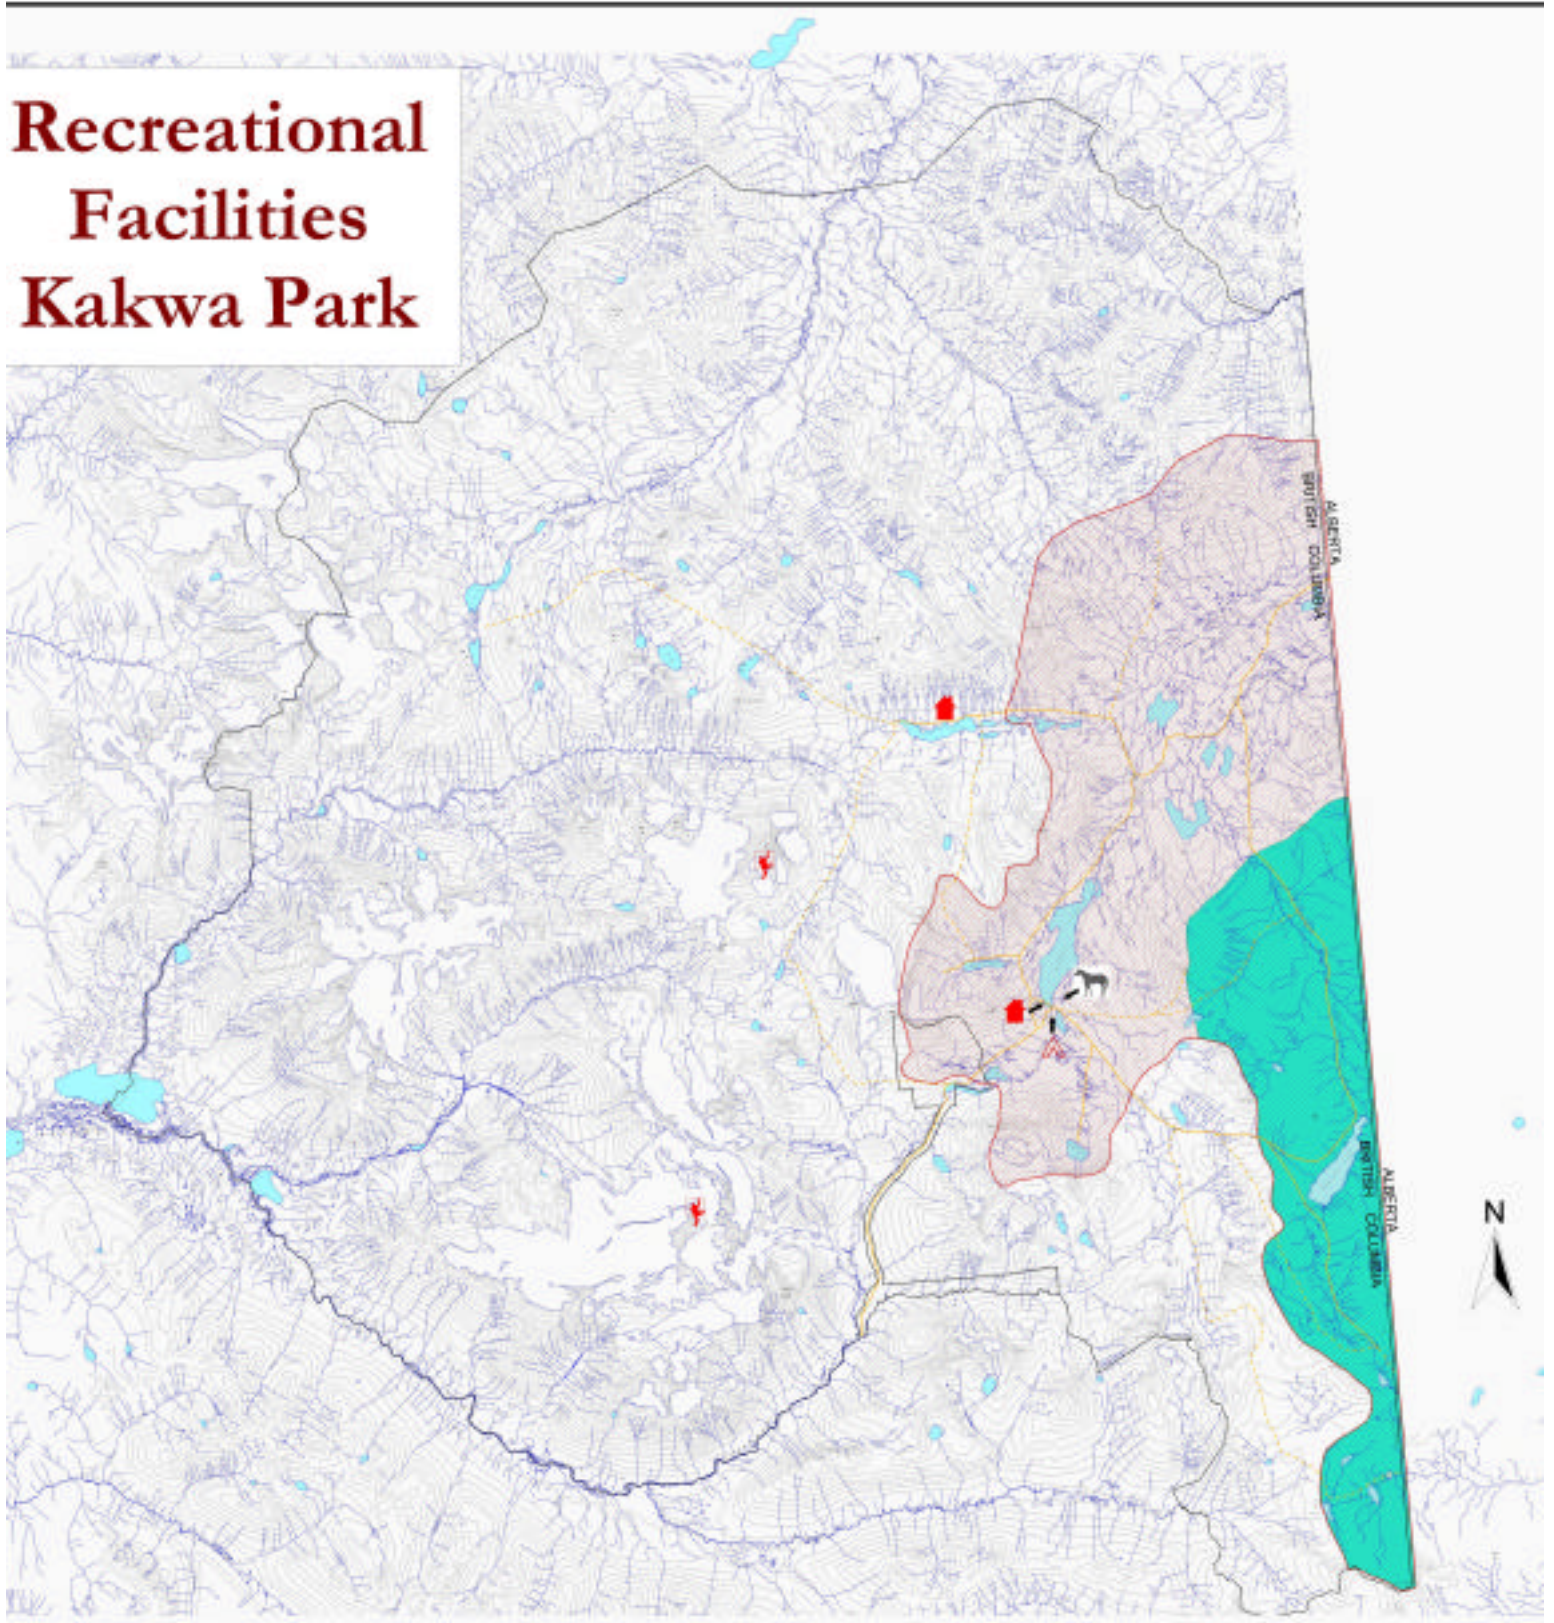

Recreational Facilities Kakwa Park

- | | | | | | |
|---|-------------------------|---|---------------|---|--------------------------|
|  | Park Headquarters Cabin |  | Hiking Route |  | Hunting Closure |
|  | Campsite |  | Trail |  | Aircraft Landing Closure |
|  | Horse Camp |  | Climbing Area |  | Kakwa |

Scale: 1:250 000
Datum: NAD83
Projection: Albers

Ministry of Water, Land and Air Protection
BC Parks
4051 16th Avenue
Prince George BC V2N 2K6
[arcview_projects\mwrtha\kakwa.apj]