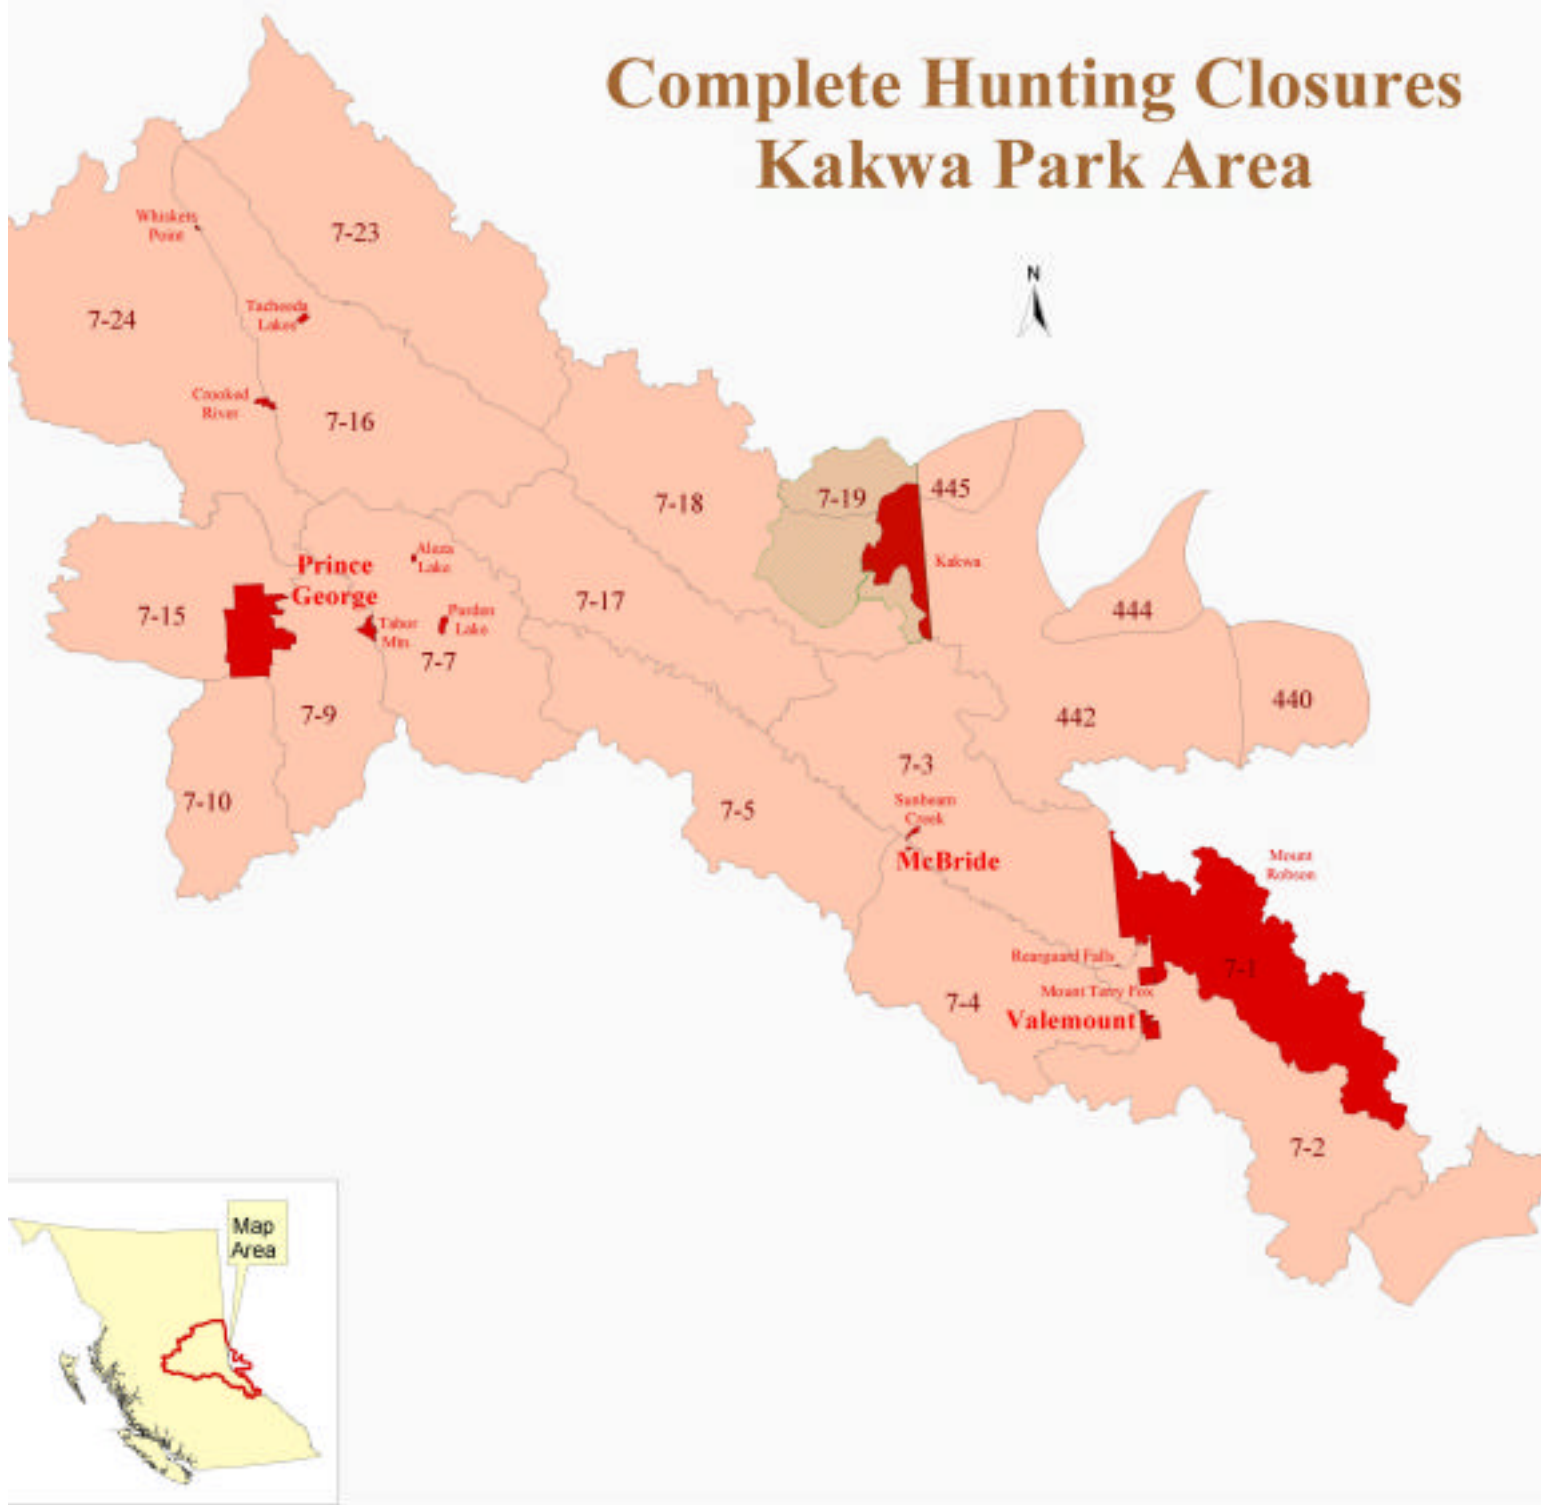

# Complete Hunting Closures Kakwa Park Area

Scale: 1:2 100 000  
Datum: Nad83  
Projection: Albers

Ministry of Water Land and Air Protection  
BC Parks  
401 18th Avenue  
Prince George BC V2N 2K6  
[arcview\_project\masha\kakwa.apj]