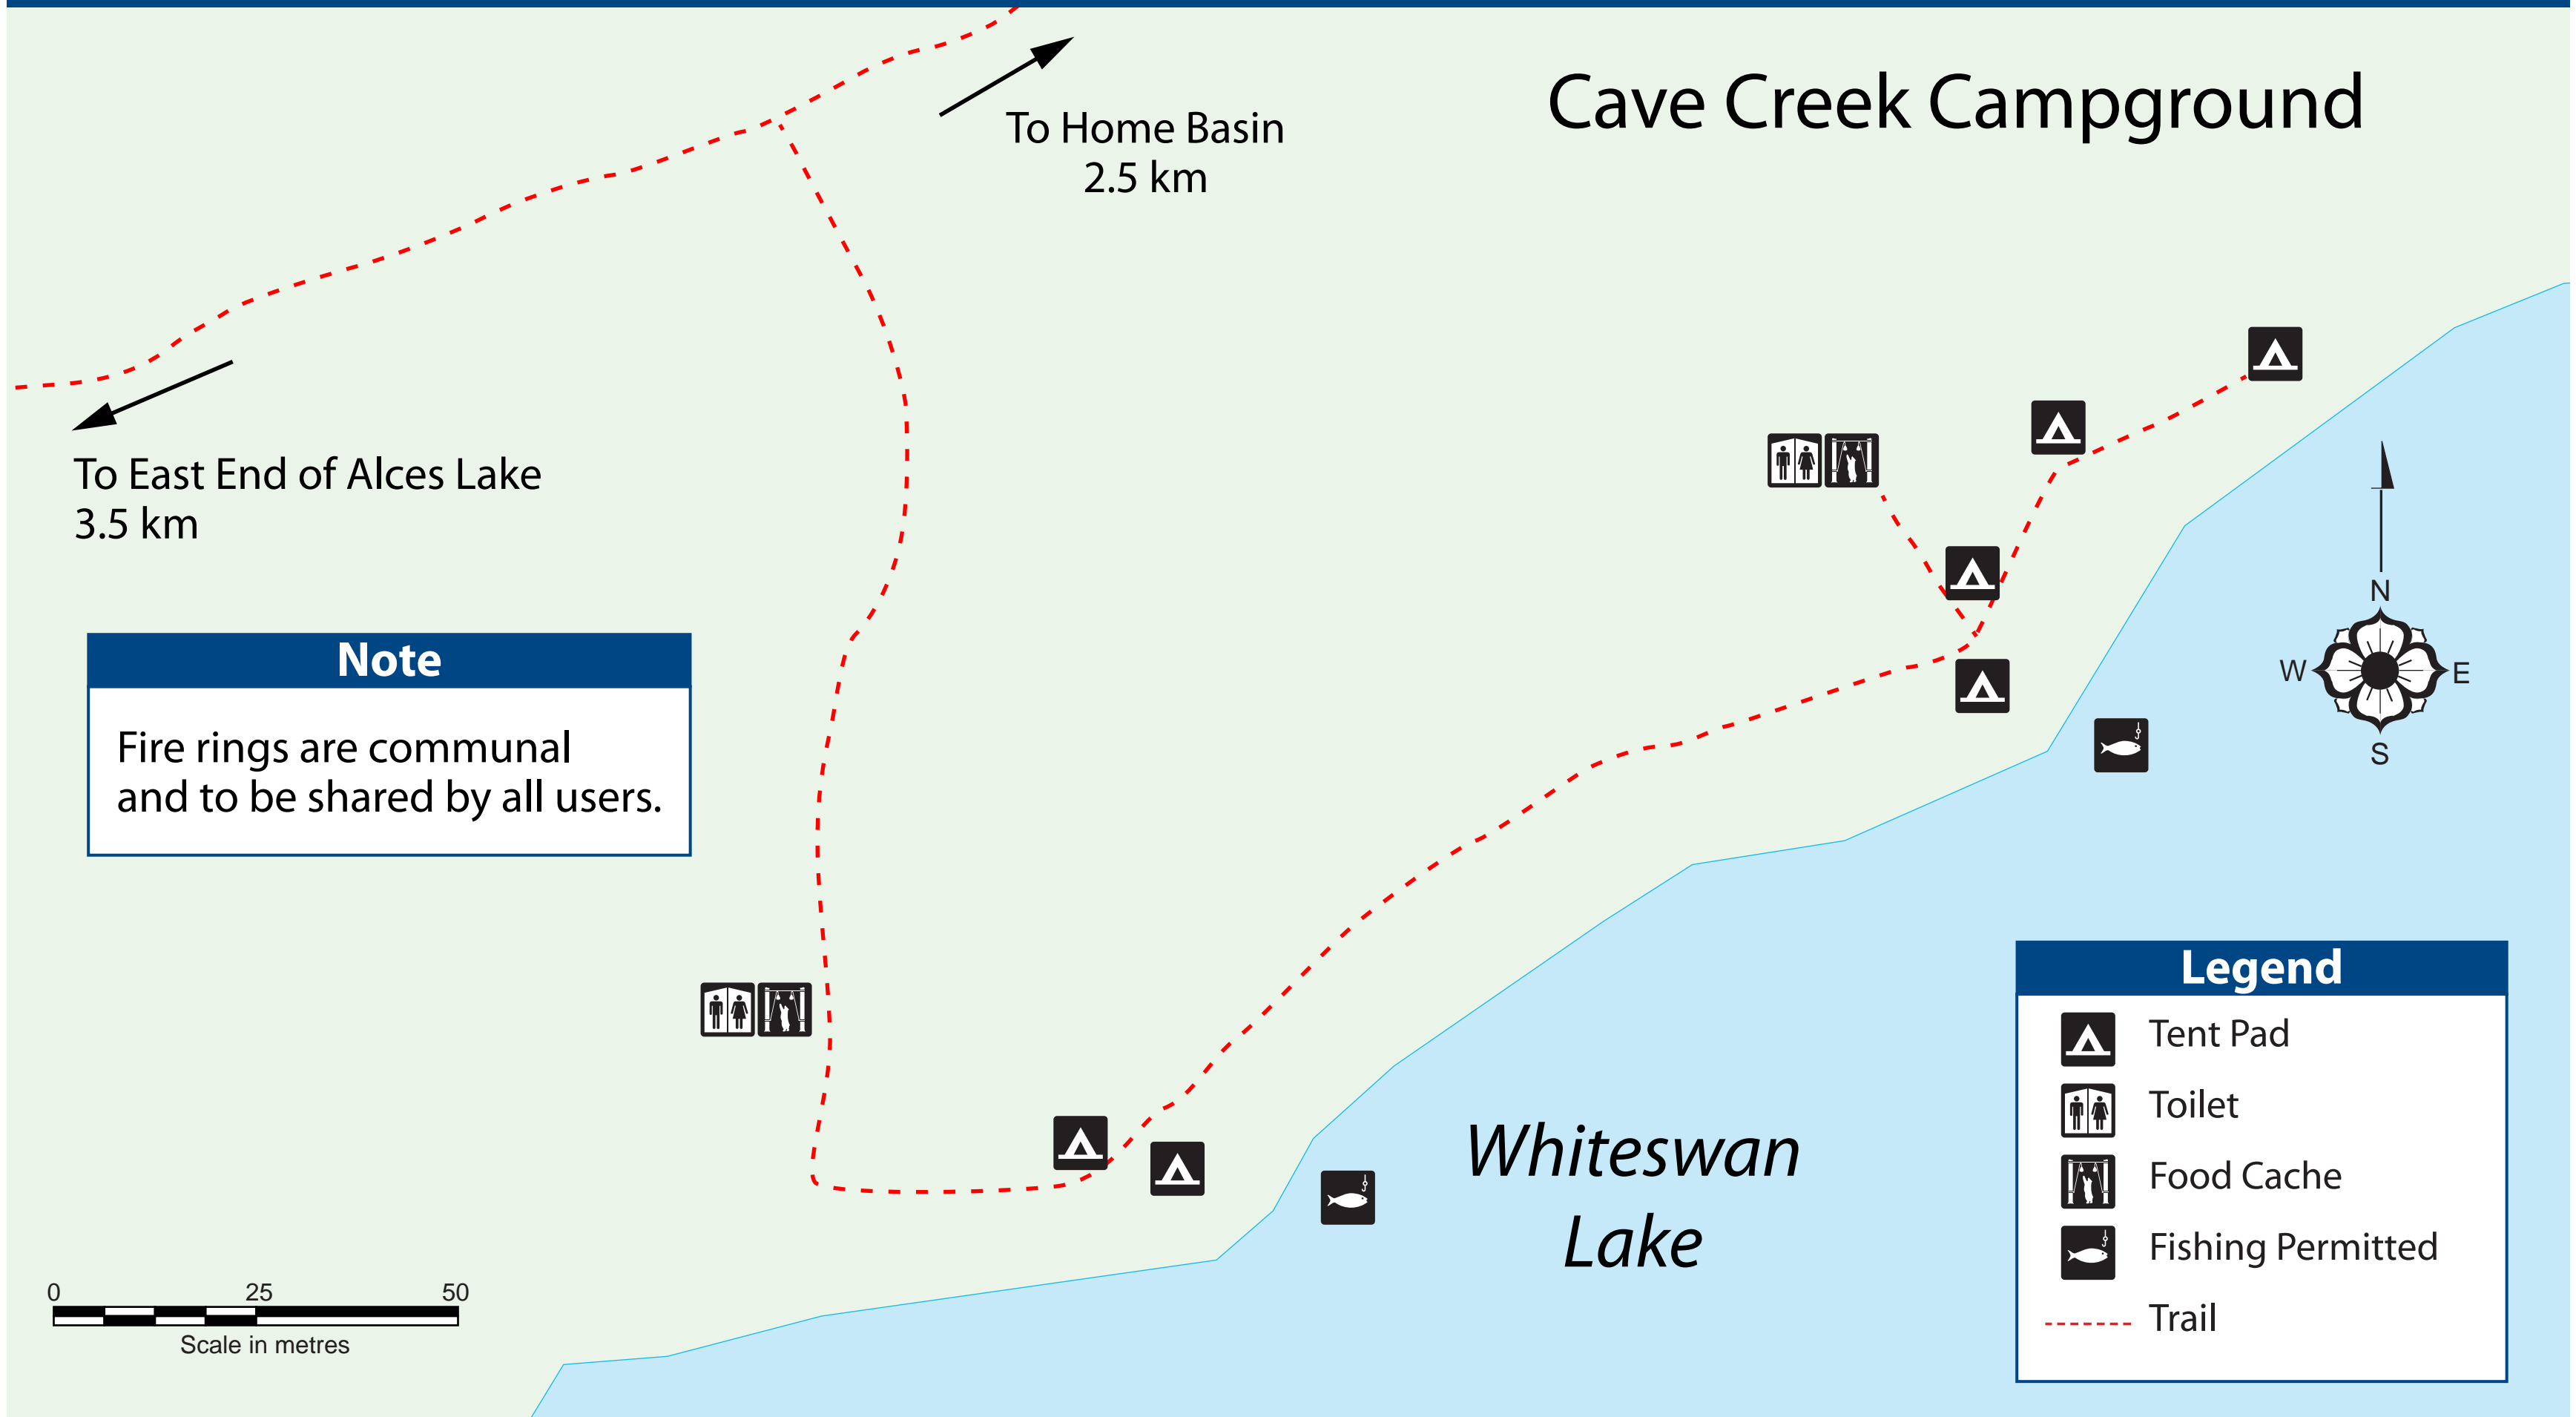

# Whiteswan Lake Provincial Park

## Cave Creek Campground

To East End of Alces Lake  
3.5 km

To Home Basin  
2.5 km

**Note**  
Fire rings are communal  
and to be shared by all users.

Legend	
	Tent Pad
	Toilet
	Food Cache
	Fishing Permitted
	Trail