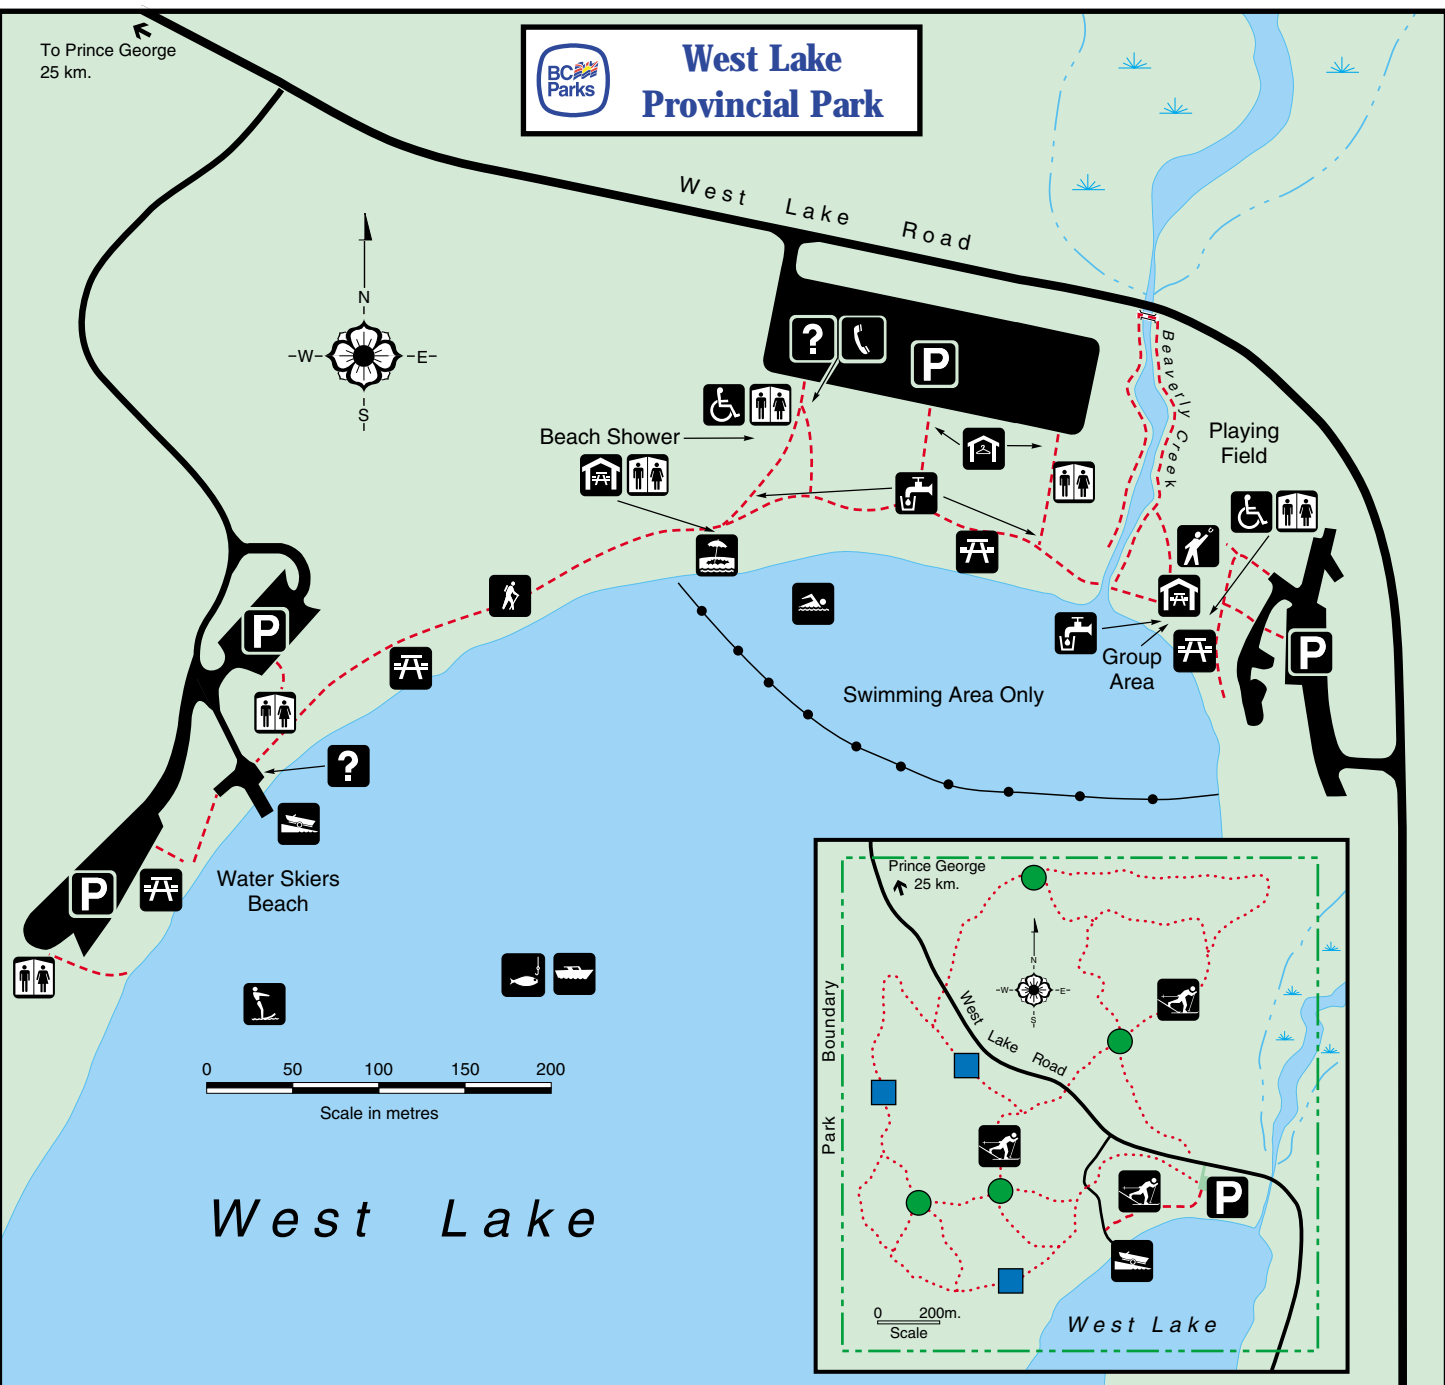

To Prince George
25 km.

BC Parks
West Lake Provincial Park

West Lake Road

West Lake

LEGEND

- | | | | | |
|--------------------|------------------------|-----------------------|-------------|--------------|
| Hiking | Swimming | Water Skiing | Fishing | Motorboating |
| Beach | Boat Launch | Cross-Country Skiing | Toilets | Picnic Area |
| Parking | Changehouse | Wheelchair Accessible | Water | Telephone |
| Beginner Ski Trail | Intermediate Ski Trail | Picnic Shelter | Information | Marsh Area |
| | Ski Trail Only | Trail | | |