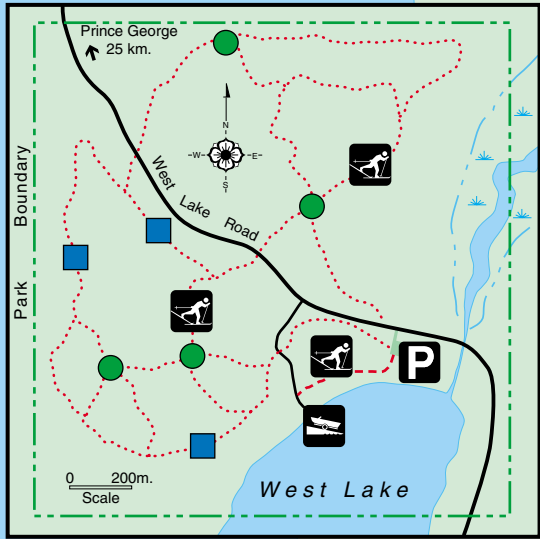

To Prince George
25 km.

BC Parks
West Lake Provincial Park

West Lake Road

West Lake

LEGEND

- | | | | | |
|--------------------|------------------------|-----------------------|-------------|--------------|
| Hiking | Swimming | Water Skiing | Fishing | Motorboating |
| Beach | Boat Launch | Cross-Country Skiing | Toilets | Picnic Area |
| Parking | Changehouse | Wheelchair Accessible | Water | Telephone |
| Beginner Ski Trail | Intermediate Ski Trail | Picnic Shelter | Information | Marsh Area |
| | Ski Trail Only | Trail | | |