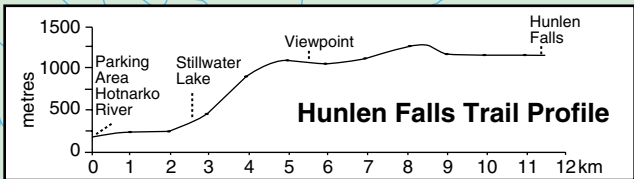

# Hunlen Falls - Turner Lake Chain Tweedsmuir Provincial Park

**LEGEND**

	Camping		Hiking
	Canoeing		Parking
	Wilderness Camping		Viewing
	Picnic Area		Sani-Station
	Portage		Glacier
	T.W.C. Cabin (For Rent)		Route (unmarked)
	Highway		Trail
	Gravel Road		Park Boundary