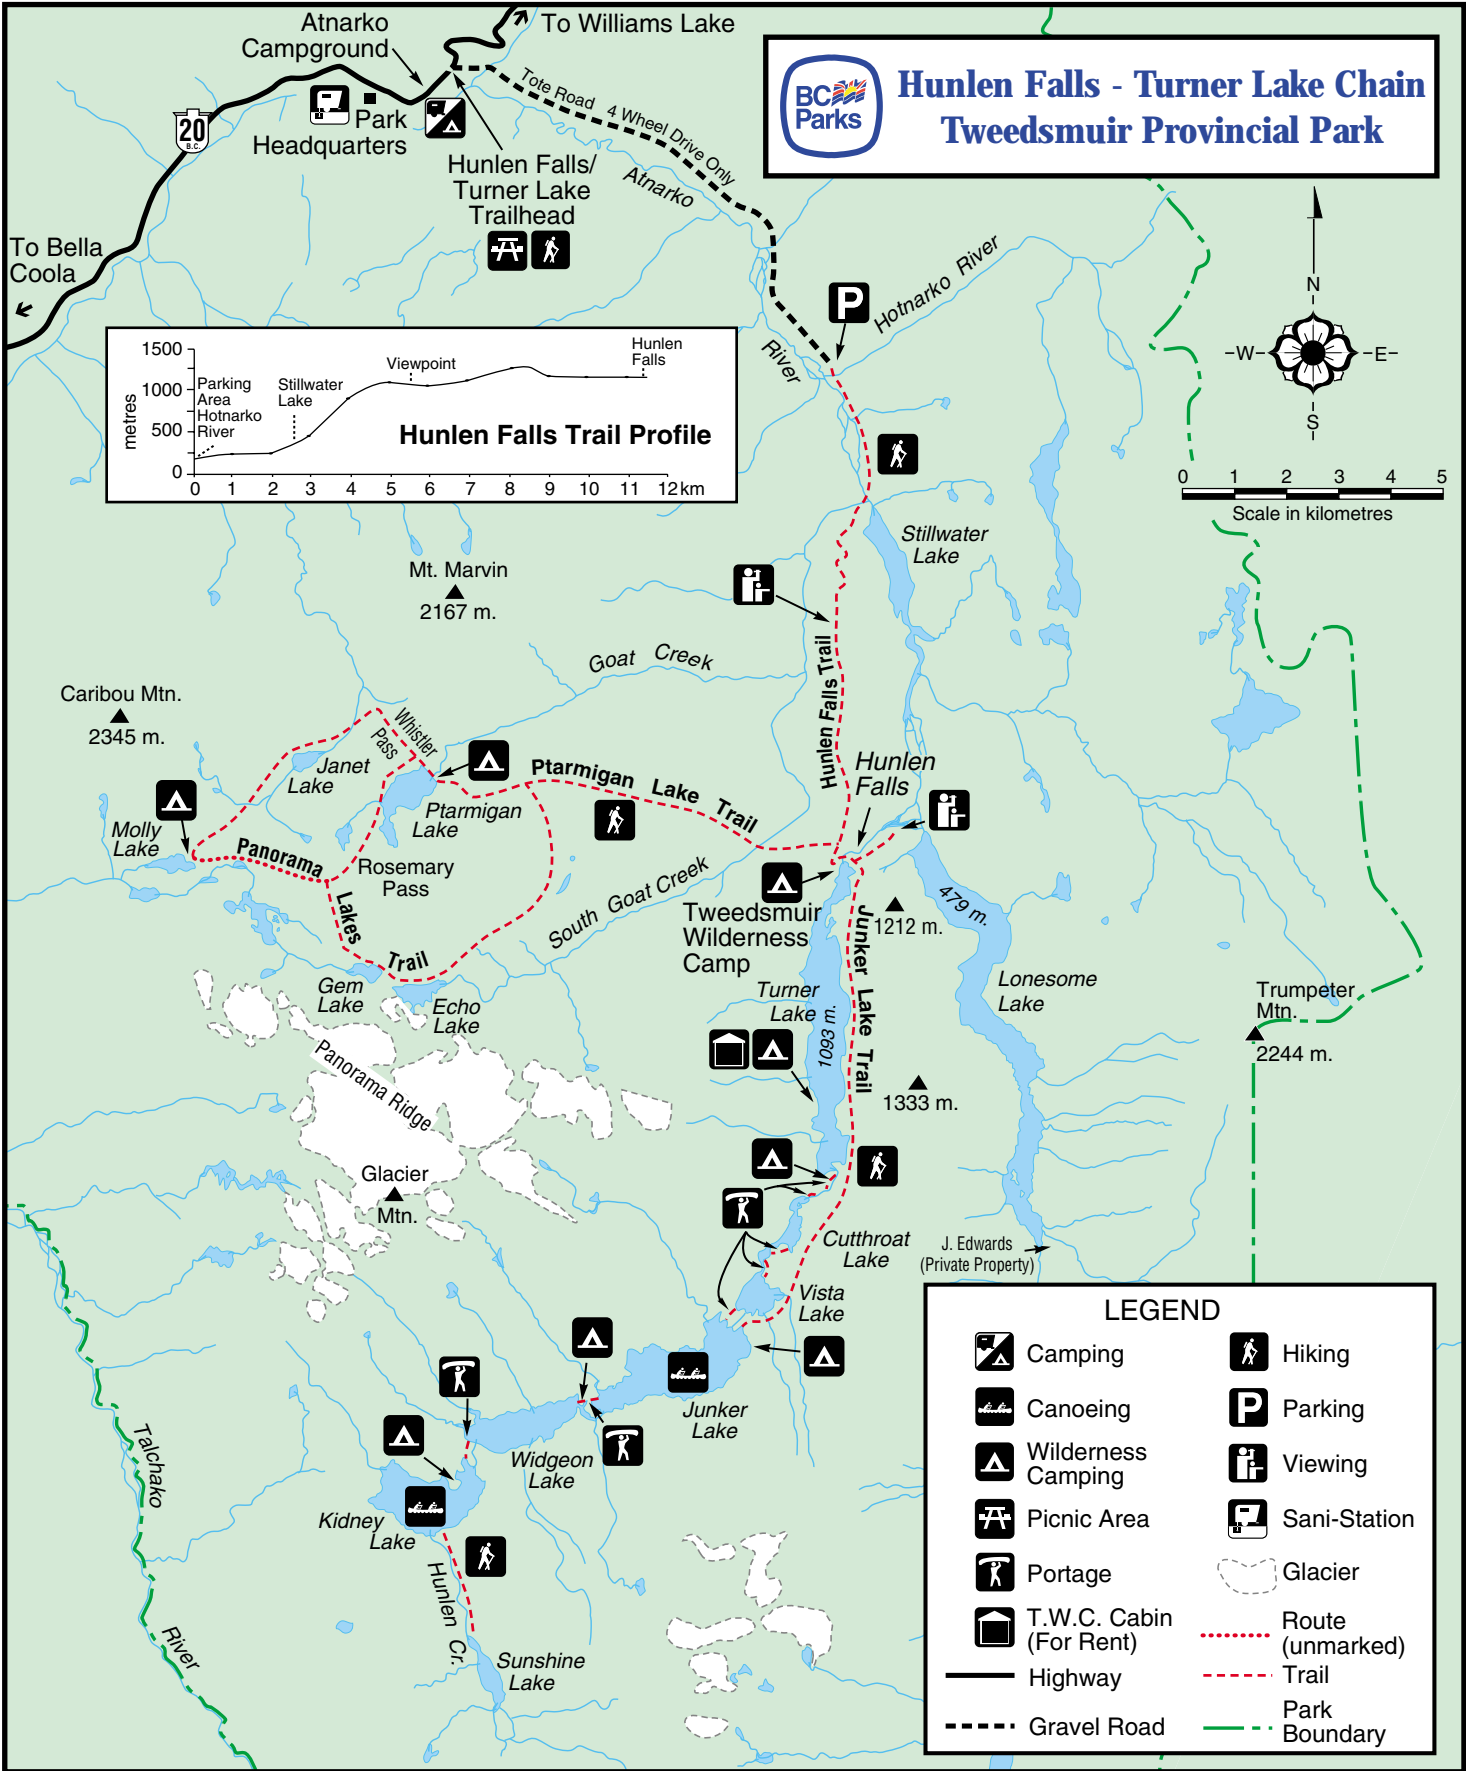

# Hunlen Falls - Turner Lake Chain Tweedsmuir Provincial Park

**LEGEND**

	Camping		Hiking
	Canoeing		Parking
	Wilderness Camping		Viewing
	Picnic Area		Sani-Station
	Portage		Glacier
	T.W.C. Cabin (For Rent)		Route (unmarked)
	Highway		Trail
	Gravel Road		Park Boundary