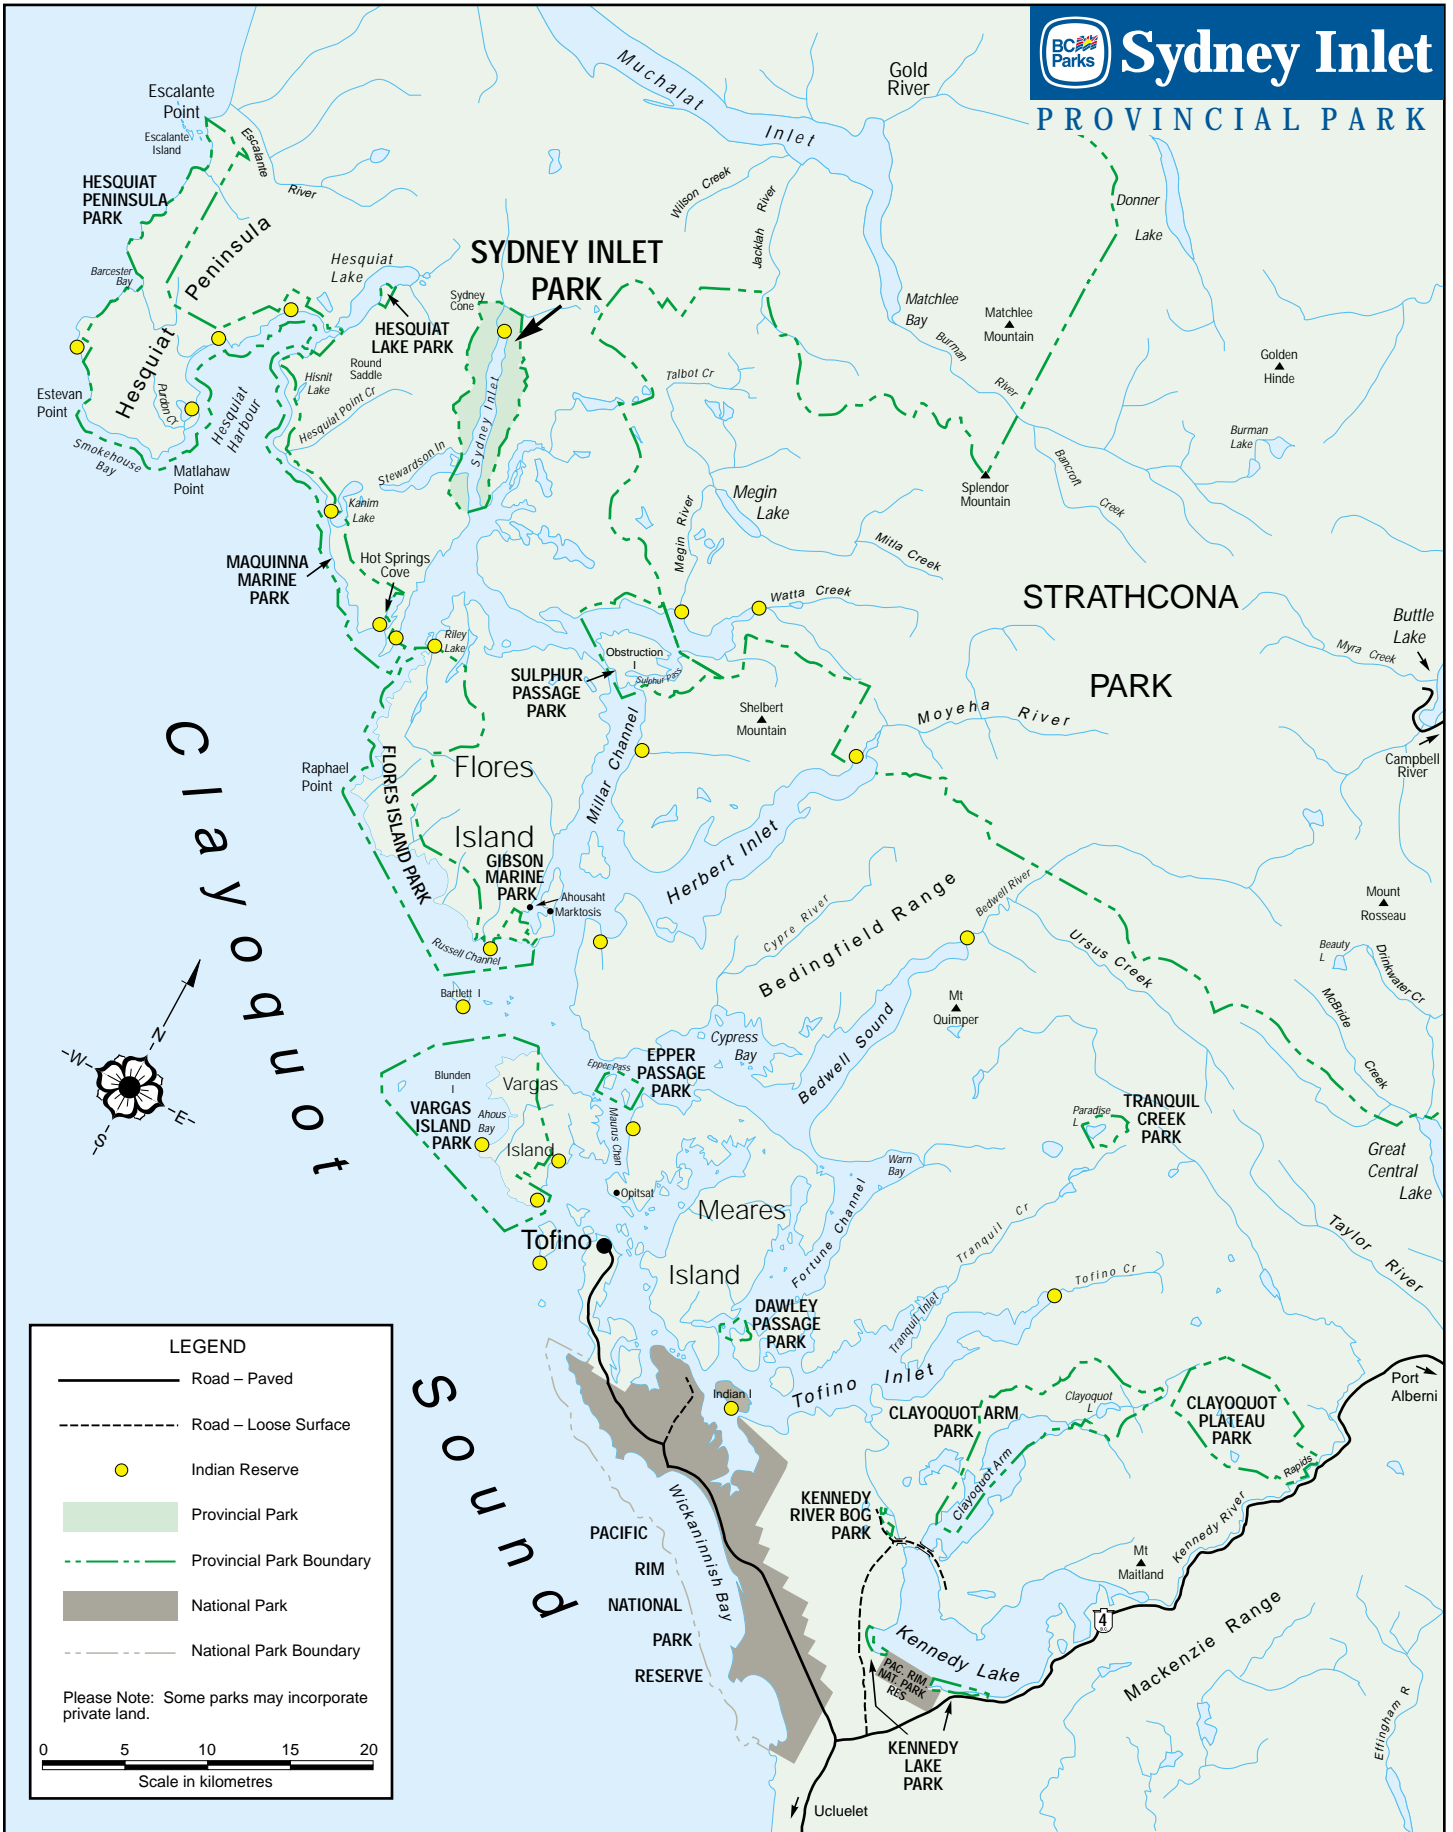

Sydney Inlet

PROVINCIAL PARK

Clayoquot

LEGEND

- Road – Paved
- Road – Loose Surface
- Indian Reserve
- Provincial Park
- Provincial Park Boundary
- National Park
- National Park Boundary

Please Note: Some parks may incorporate private land.

0 5 10 15 20
Scale in kilometres