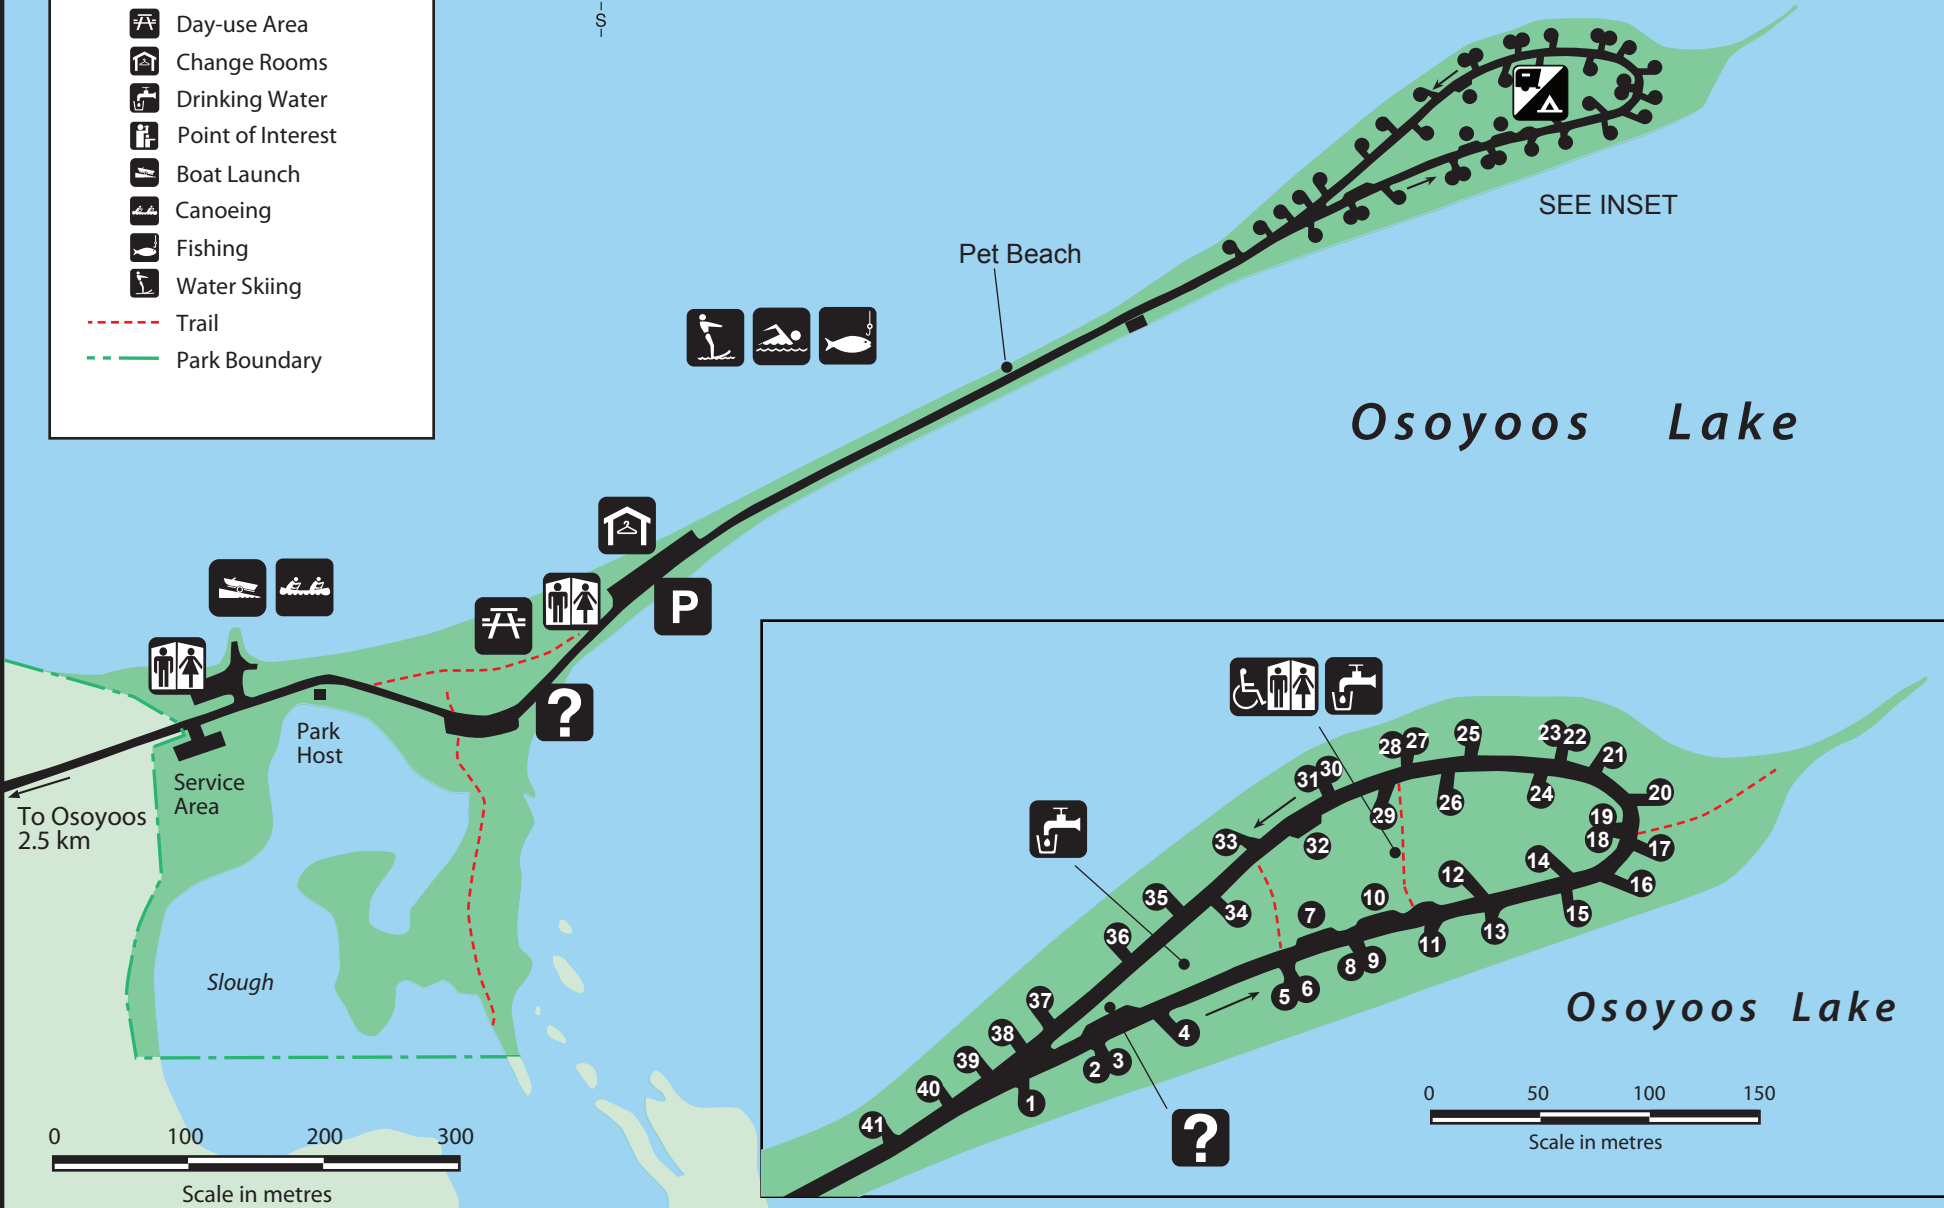

BRITISH COLUMBIA

BC Parks

## LEGEND

- Information
- Parking
- Vehicle/Tent Camping
- Swimming
- Toilets
- Day-use Area
- Change Rooms
- Drinking Water
- Point of Interest
- Boat Launch
- Canoeing
- Fishing
- Water Skiing
- Trail
- Park Boundary

SEE INSET

Osoyoos Lake

Osoyoos Lake

0 50 100 150  
Scale in metres

0 100 200 300  
Scale in metres

To Osoyoos  
2.5 km