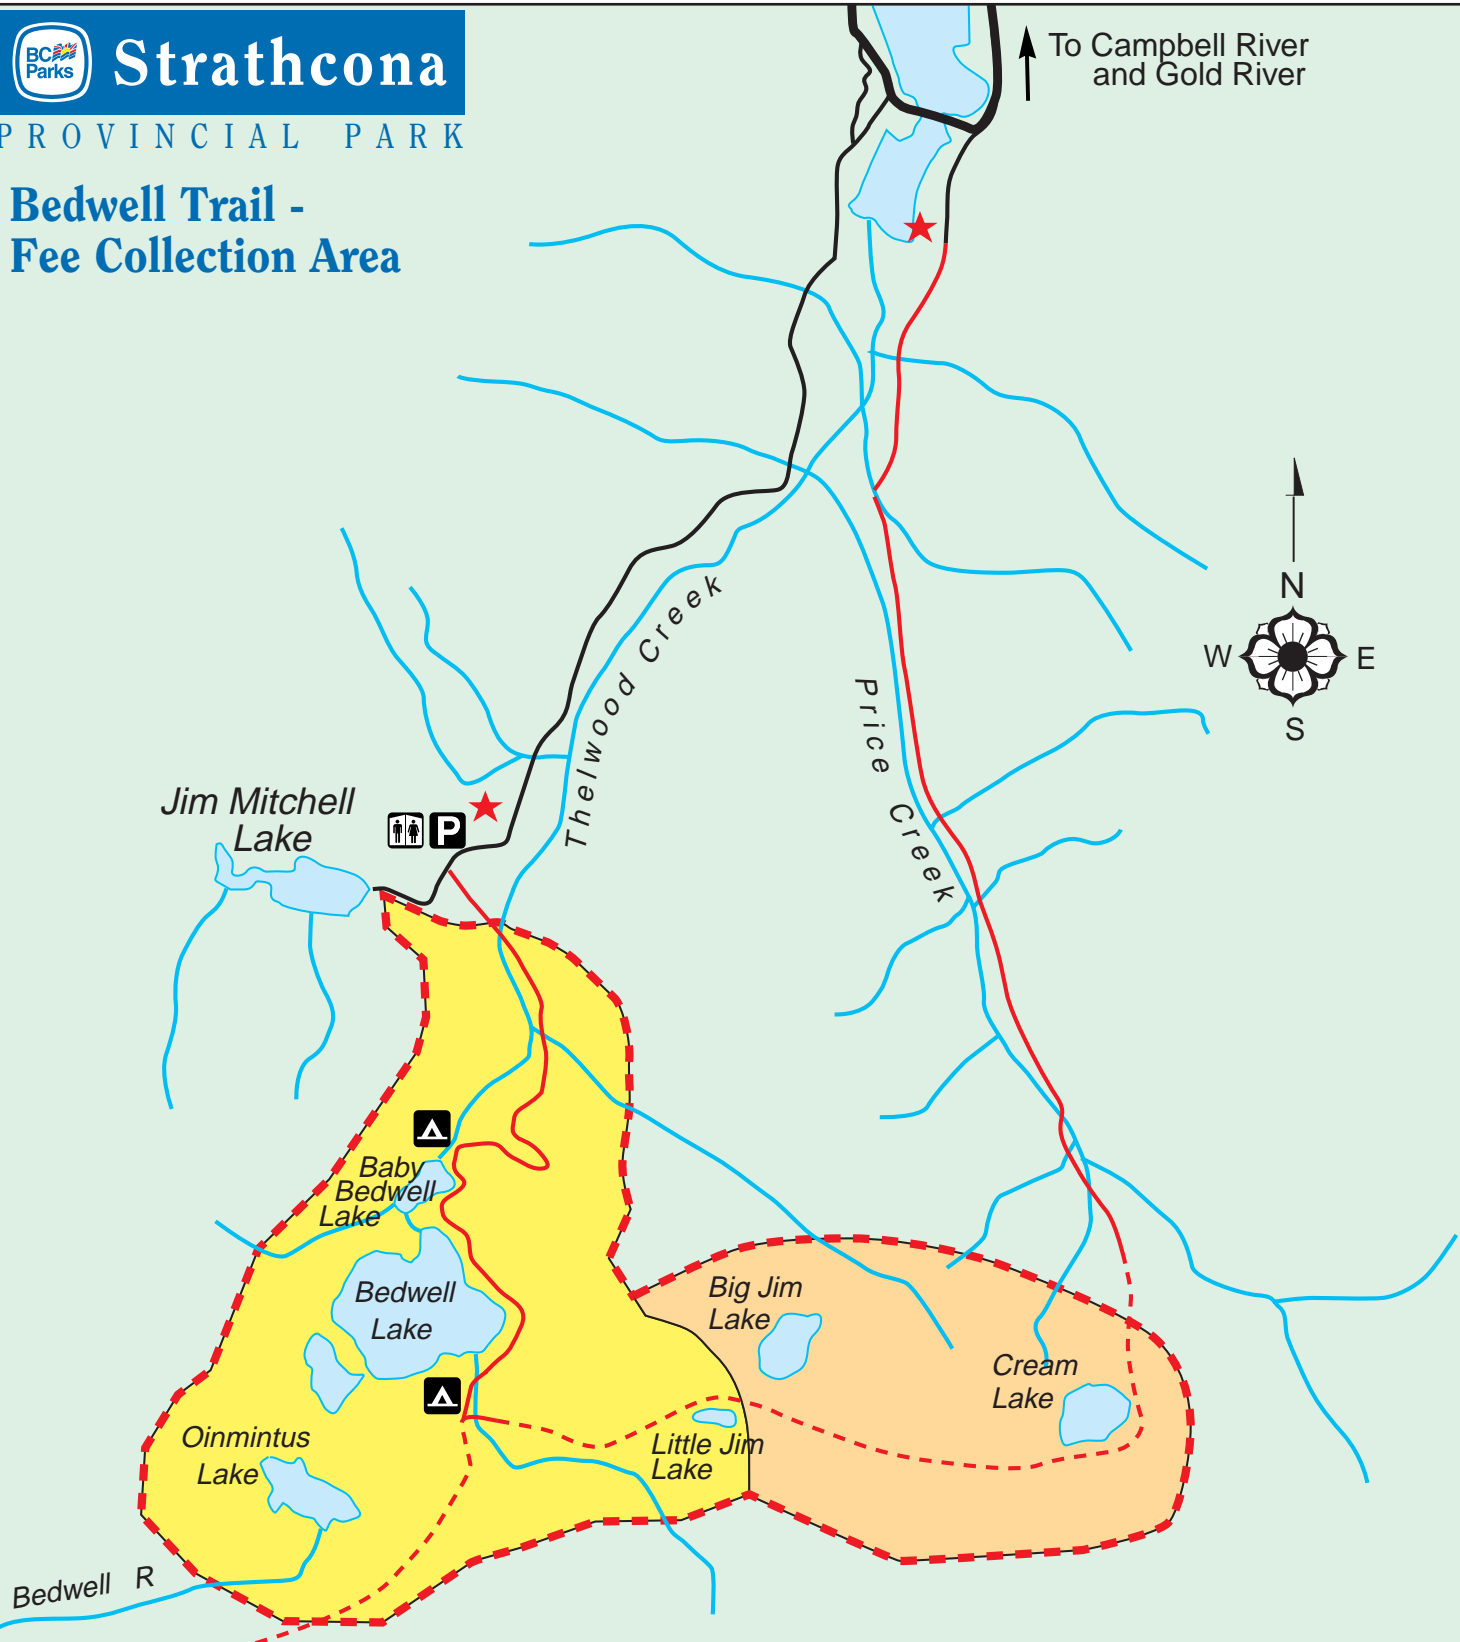

Strathcona

PROVINCIAL PARK

Bedwell Trail - Fee Collection Area

To Campbell River and Gold River

Backcountry Fee Zones

Scale in kilometres

Map Legend

- Random Camping
- Camp in designated sites only
- Fee Collection Station
- Fee Collection Zone
- Toilet
- Parking
- Tent Campsite
- Road
- Trail
- Route