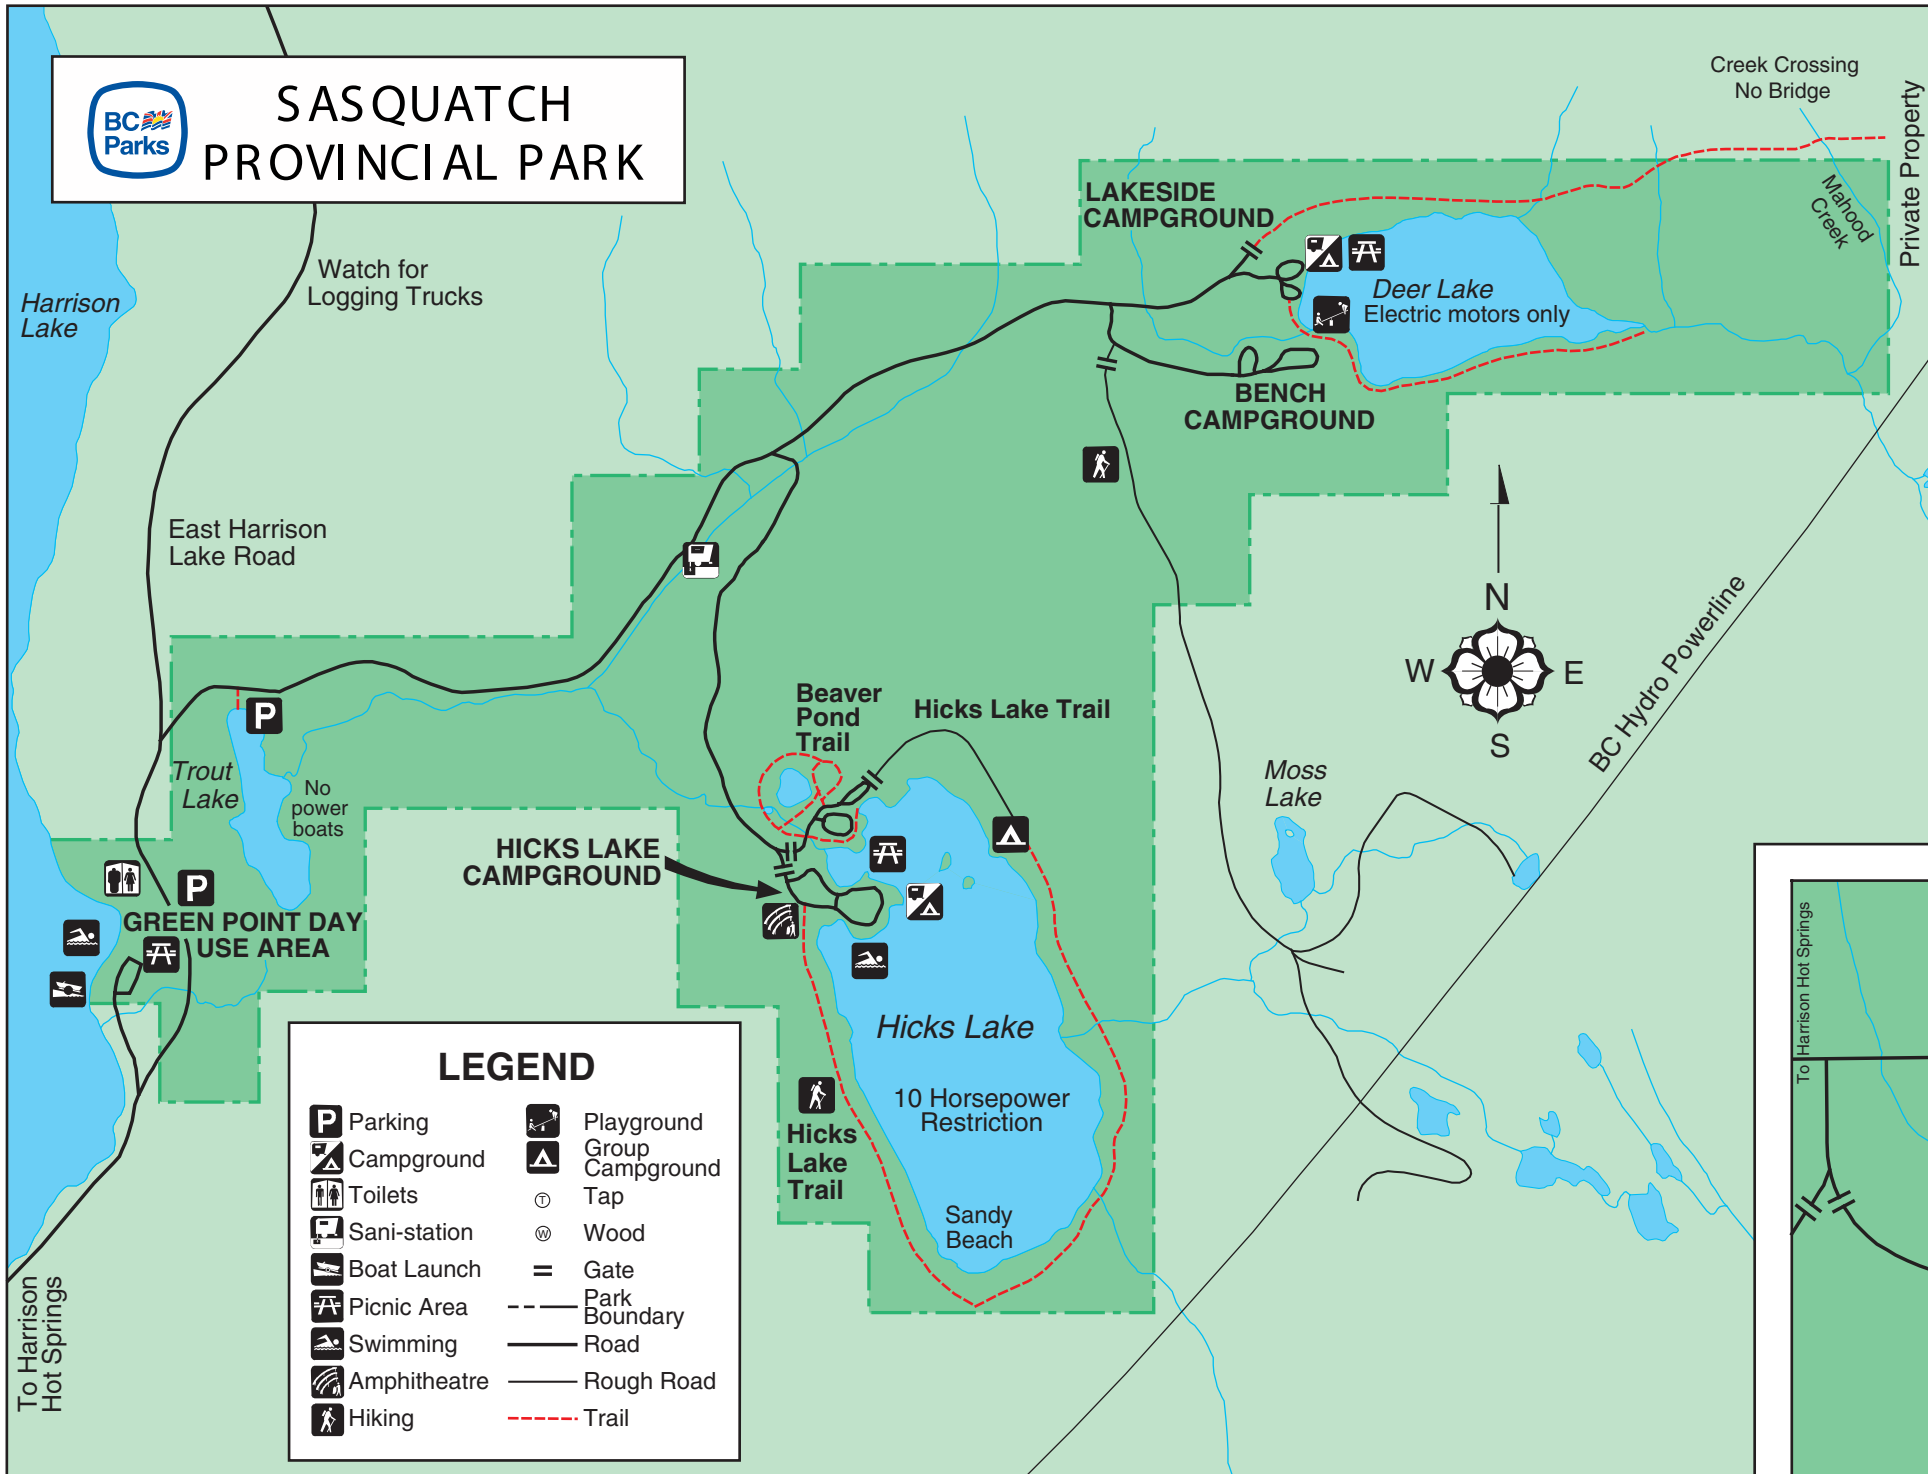

SASQUATCH PROVINCIAL PARK

LEGEND

- | | | |
|-------------|--------------|------------------|
| Parking | Campground | Playground |
| Toilets | Sani-station | Group Campground |
| Boat Launch | Picnic Area | Tap |
| Swimming | Amphitheatre | Wood |
| Hiking | Gate | Park Boundary |
| | Road | Rough Road |
| | Trail | |