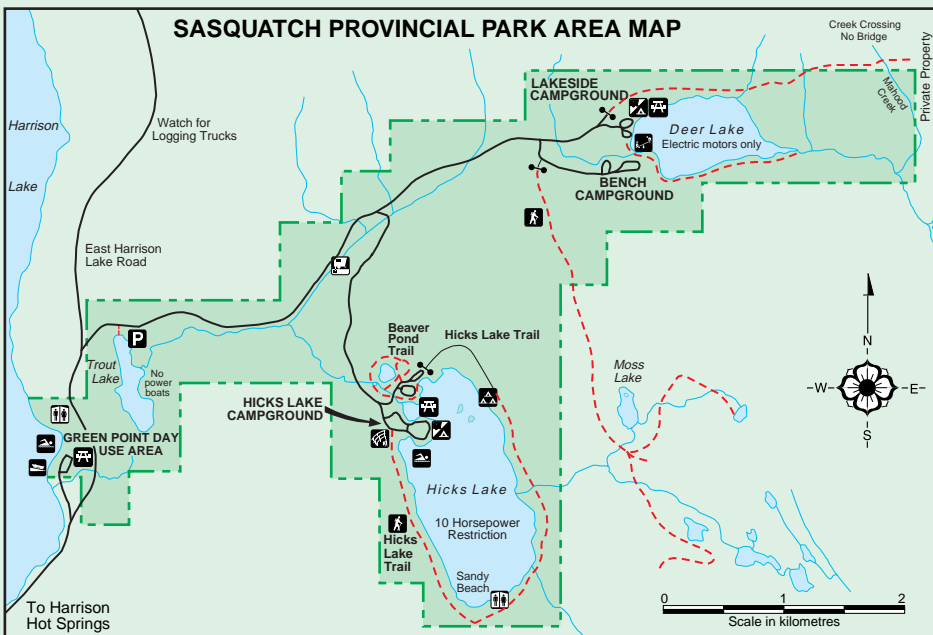

Sasquatch

PROVINCIAL PARK BENCH/LAKESIDE CAMPGROUNDS

BENCH/LAKESIDE CAMPGROUNDS

To
Harrison
Hot Springs

LAKESIDE CAMPGROUND

Deer Lake

Electric
Motors
Only

The
Point

Marsh

Playing
Field

BENCH CAMPGROUND

SASQUATCH PROVINCIAL PARK AREA MAP

LEGEND

- Parking
- Group Campground
- Toilets
- Sani-station
- Boat Launch
- Picnic Area
- Swimming
- Amphitheatre
- Hiking
- Playground
- Tent/Vehicle Camping
- Water Tap
- Gate
- Park Boundary
- Road
- Rough Road
- Trail