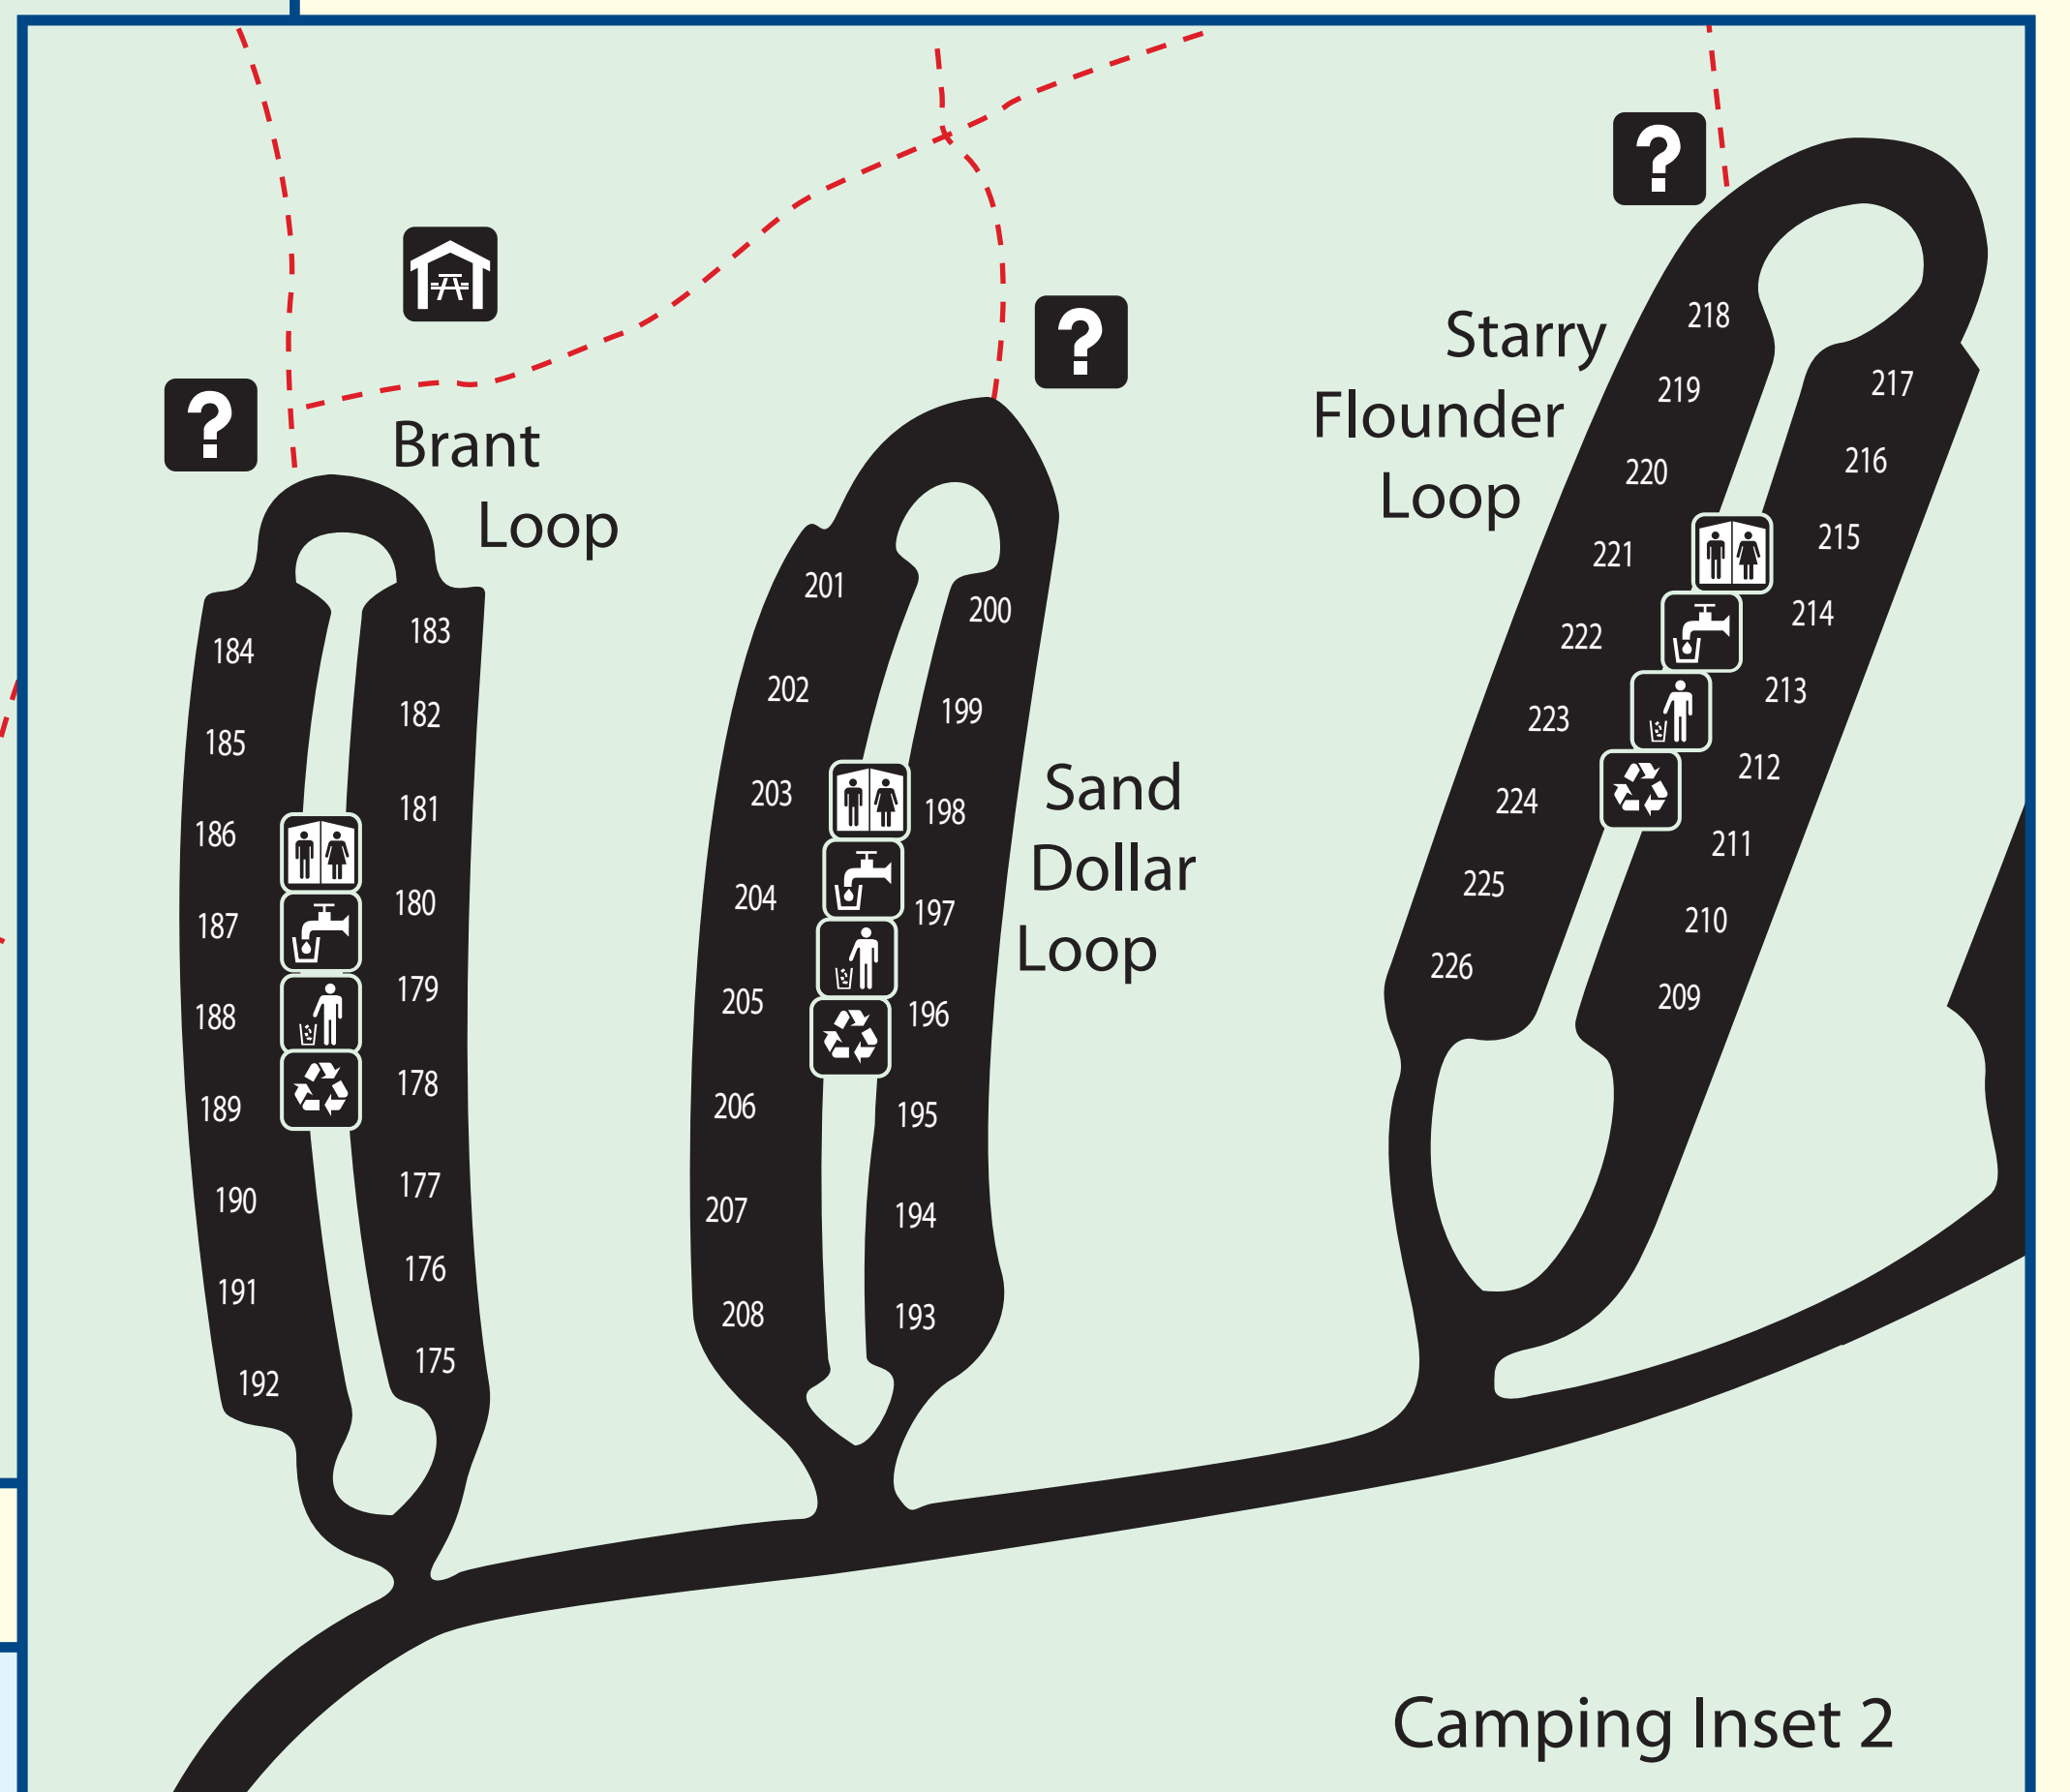

# Rathrevor Beach Provincial Park

Legend	
?	Information
P	Parking
♿	Restrooms
📍	Point of Interest
☎	Telephone
🏠	Day-use Area
🚰	Drinking Water
♻	Recycling
♻	Waste Disposal
🚿	Showers
🚻	Sani-Station
🏠	Changehouse
🎡	Playground
🚲	Bicycle Playground
🏠	Nature House
🏠	Picnic Shelter
🏠	Group Campground
🚰	Dishwashing Station
🚰	Vehicle Camping
🏠	Tent Camping Area
🎪	Amphitheatre
🚫	No Bicycles
---	Trail