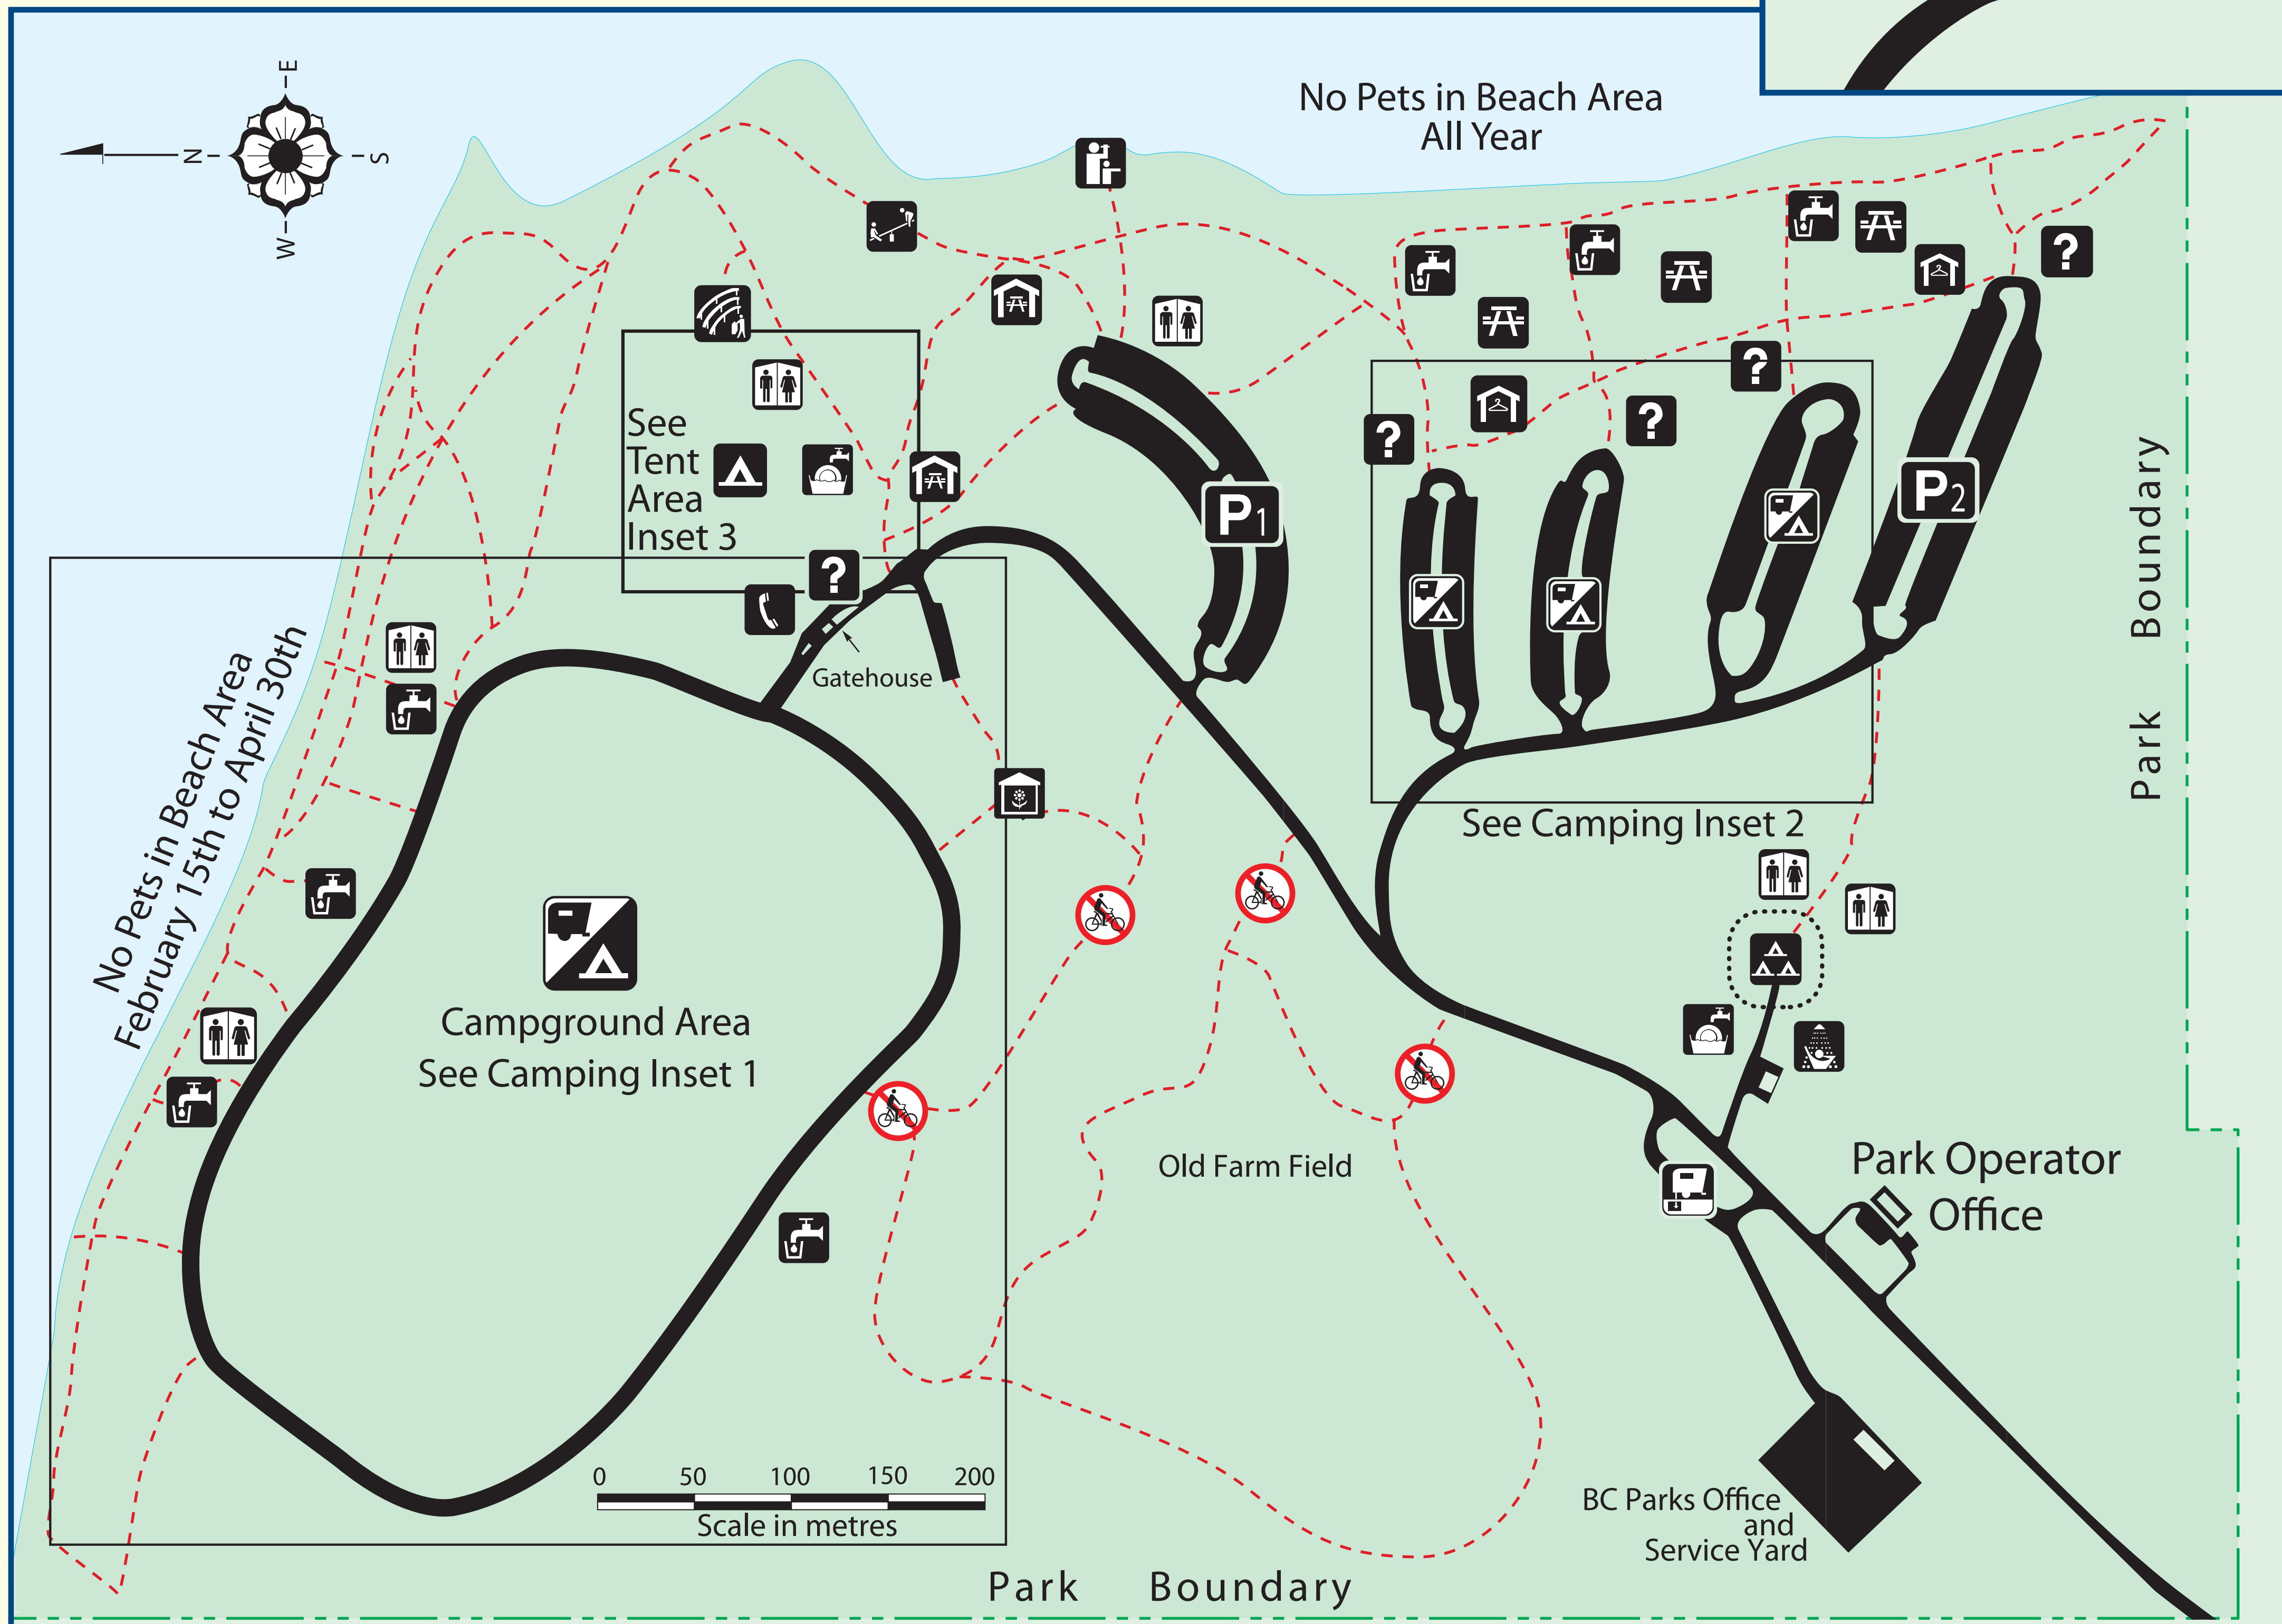

# Rathrevor Beach Provincial Park

Legend	
?	Information
P	Parking
♿	Restrooms
📍	Point of Interest
☎	Telephone
🏠	Day-use Area
🚰	Drinking Water
♻	Recycling
♻	Waste Disposal
🚿	Showers
🚻	Sani-Station
🏠	Changehouse
🎡	Playground
🚲	Bicycle Playground
🏠	Nature House
🏠	Picnic Shelter
🏠	Group Campground
🚰	Dishwashing Station
🚰	Vehicle Camping
🏠	Tent Camping Area
🎪	Amphitheatre
🚫	No Bicycles
---	Trail