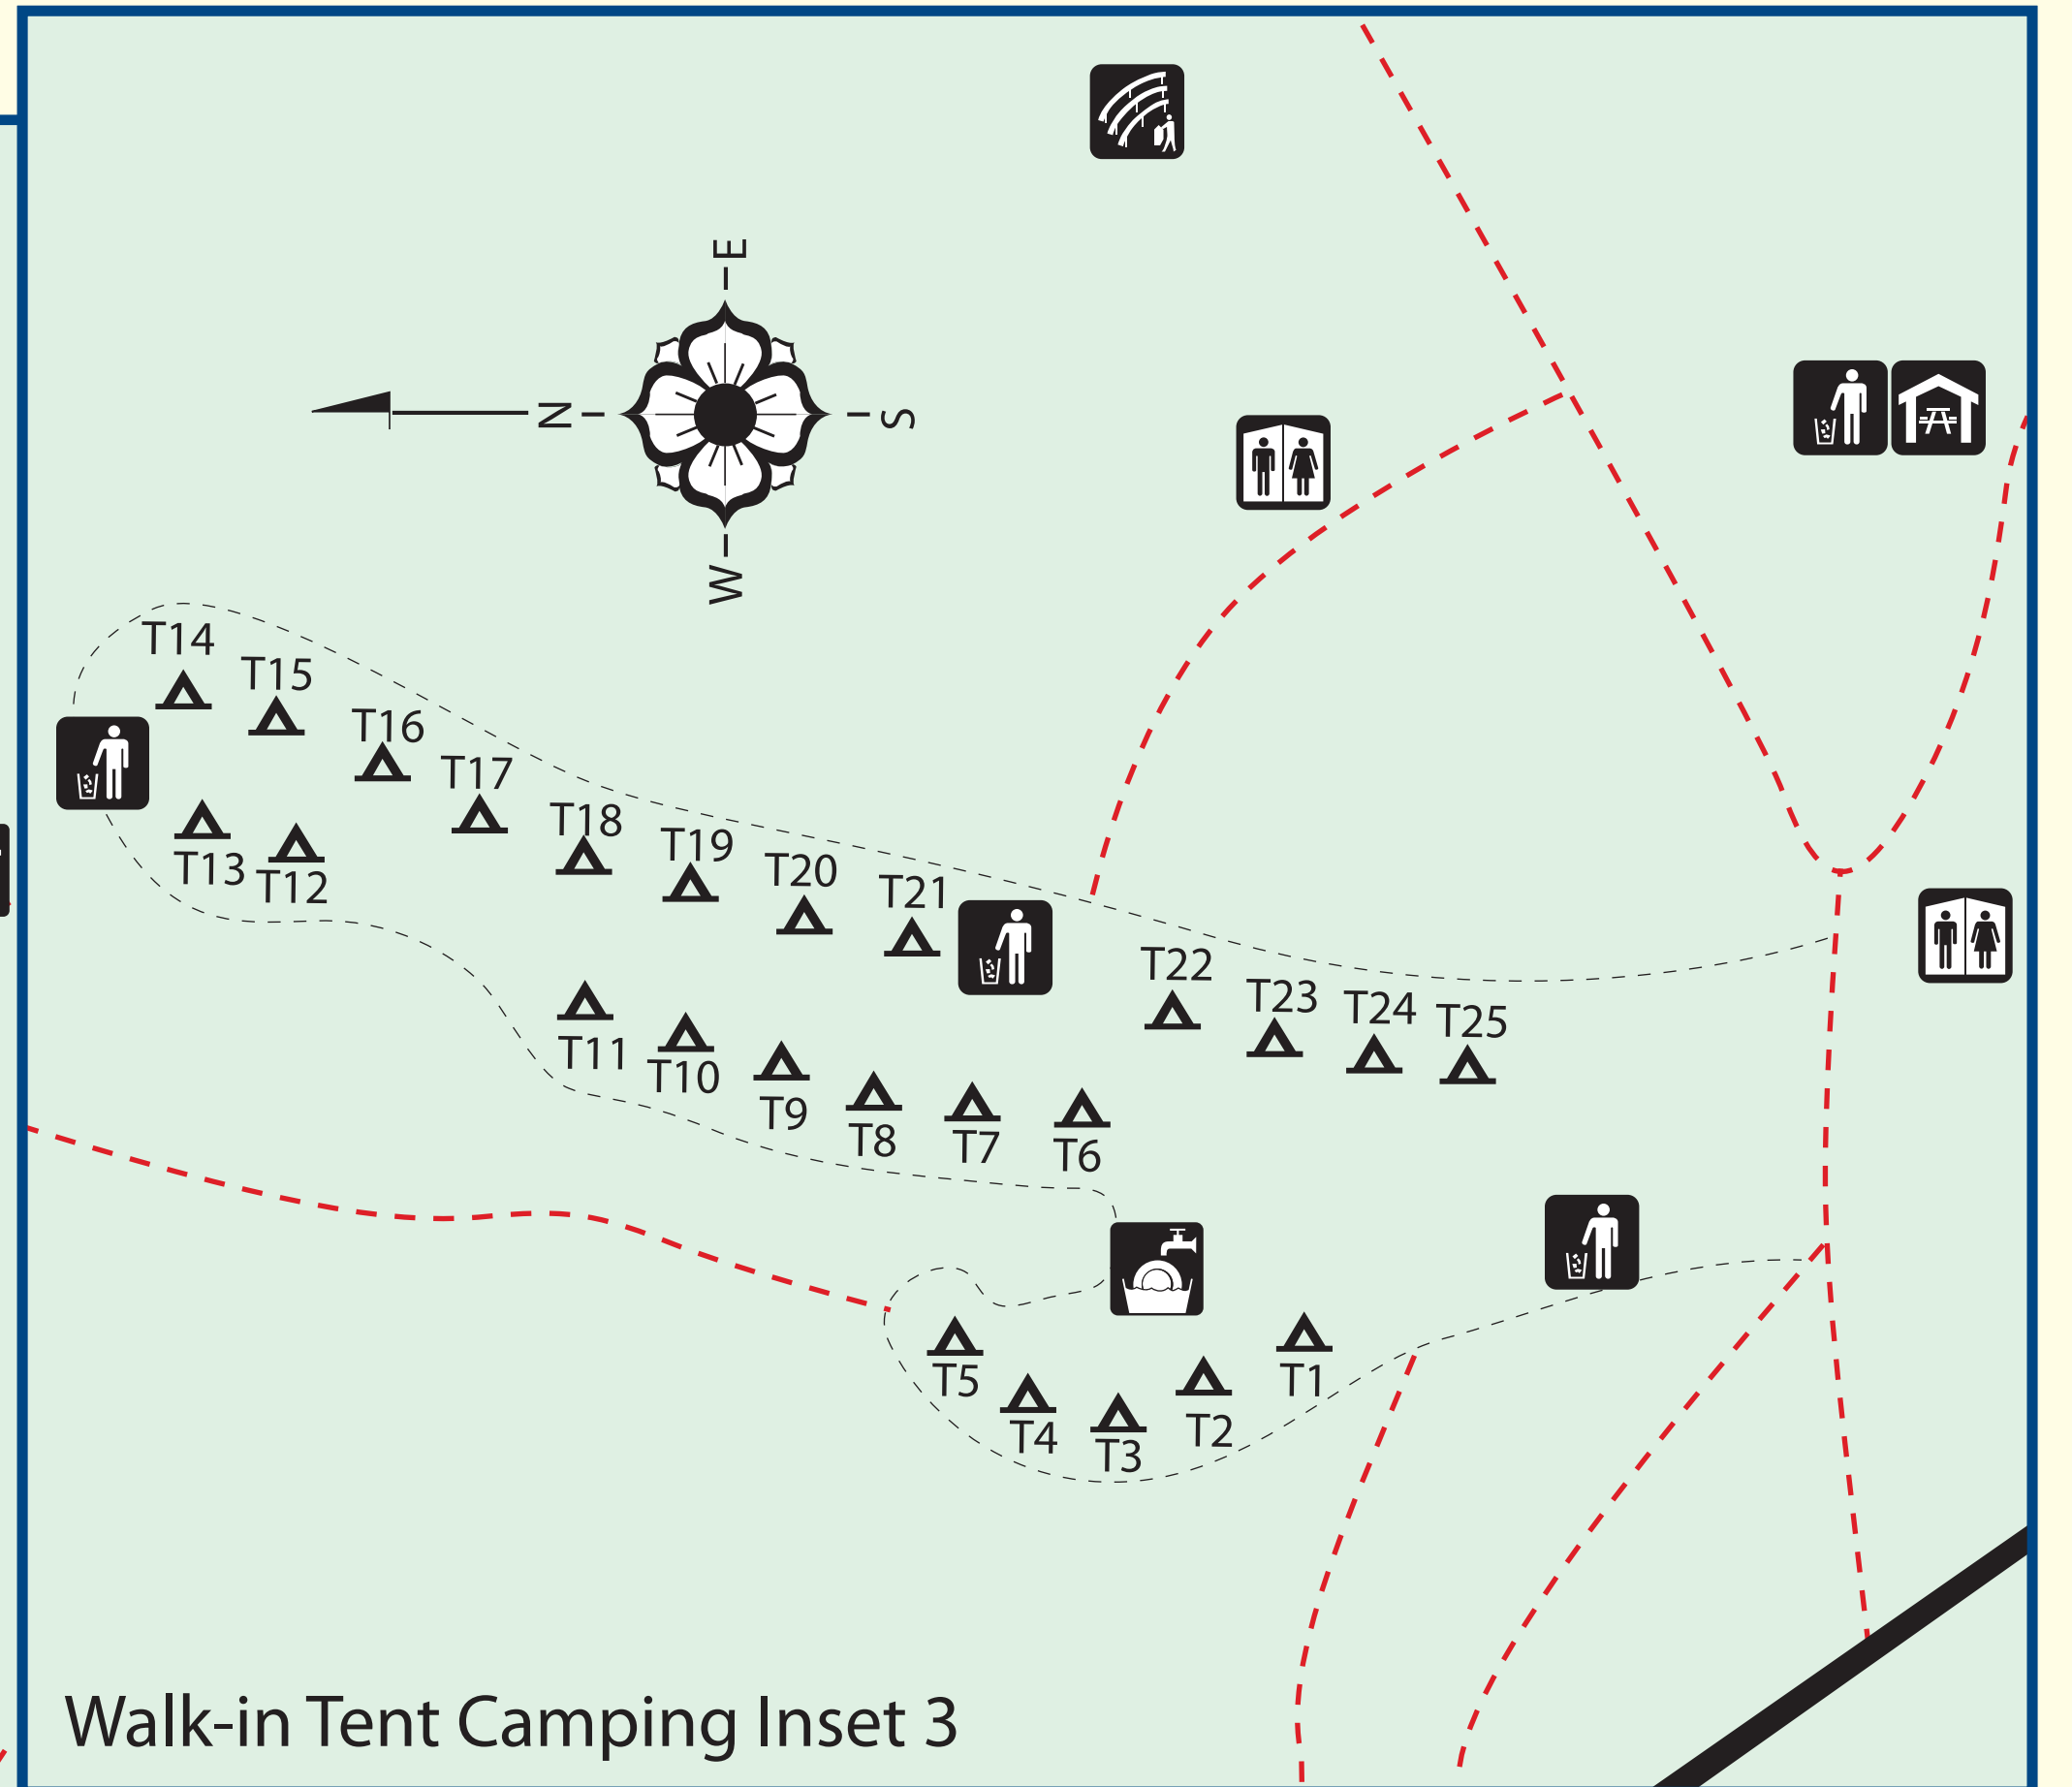

# Rathrevor Beach Provincial Park

Legend	
?	Information
P	Parking
♿	Restrooms
📍	Point of Interest
☎	Telephone
🏠	Day-use Area
🚰	Drinking Water
♻	Recycling
♻	Waste Disposal
🚿	Showers
🚻	Sani-Station
🏠	Changehouse
🎡	Playground
🚲	Bicycle Playground
🏠	Nature House
🏠	Picnic Shelter
🏠	Group Campground
🚰	Dishwashing Station
🚰	Vehicle Camping
🏠	Tent Camping Area
🎪	Amphitheatre
🚫	No Bicycles
---	Trail