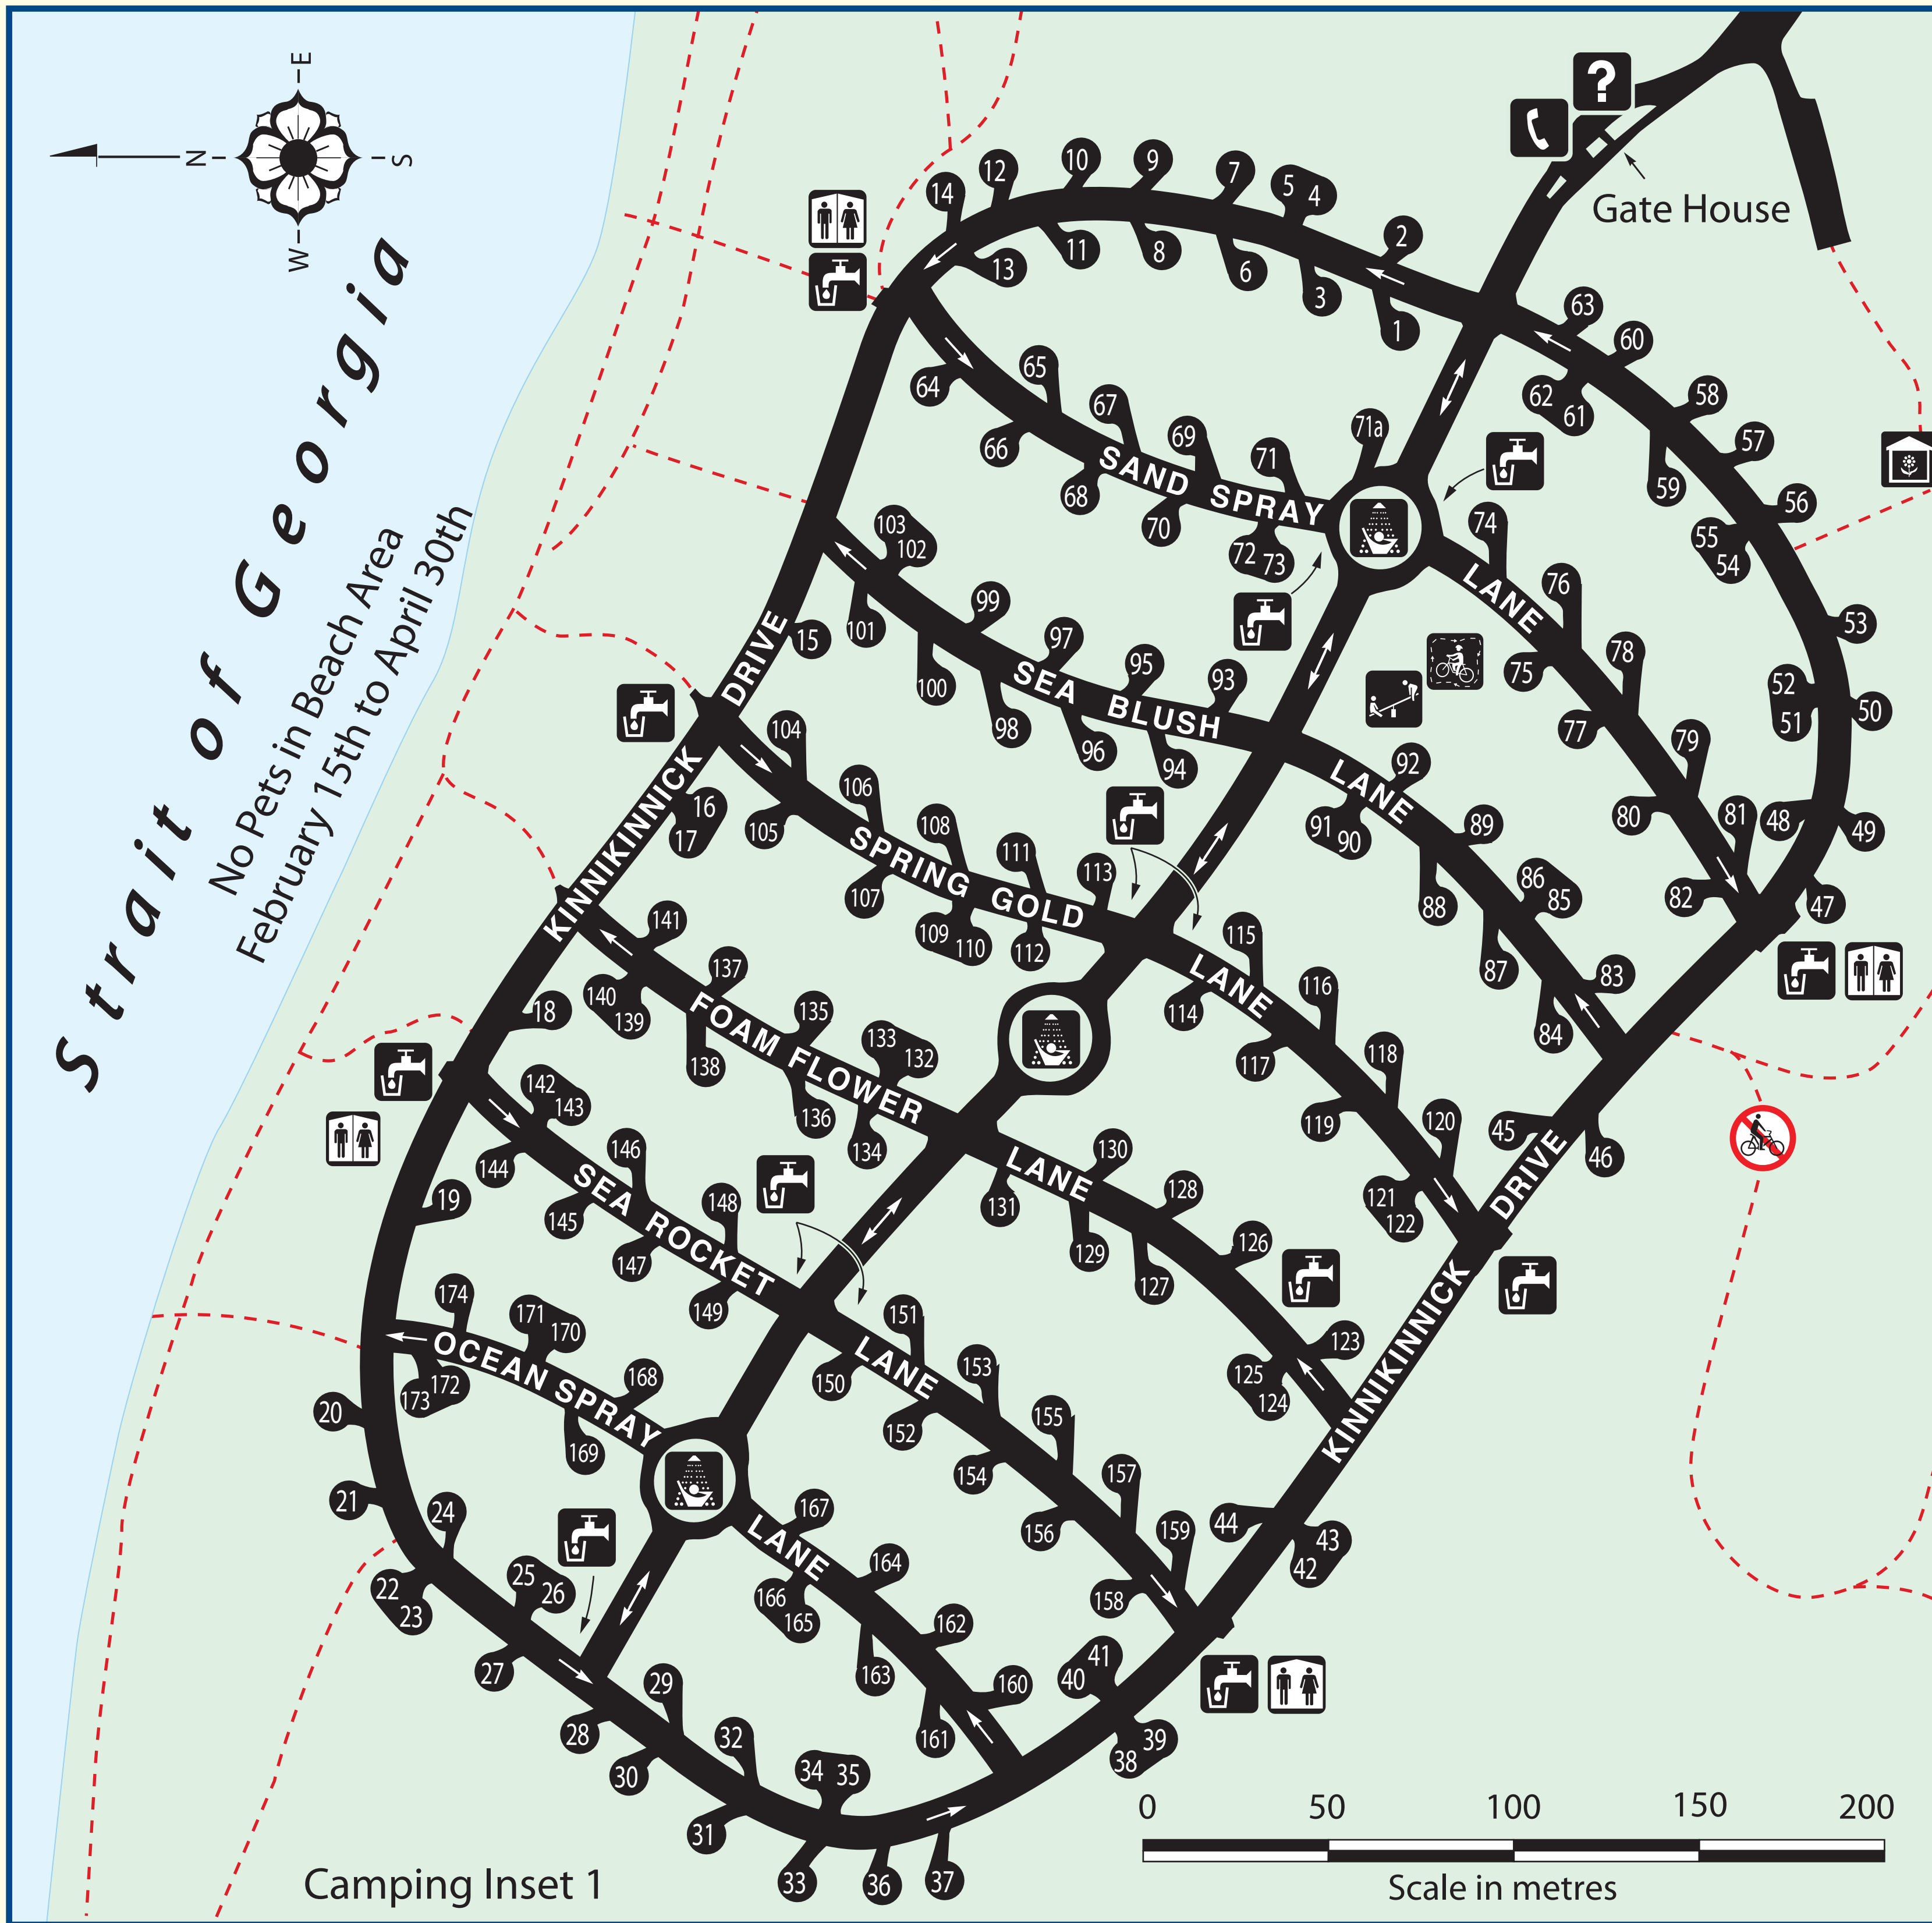

# Rathrevor Beach Provincial Park

Legend	
?	Information
P	Parking
♿	Restrooms
📍	Point of Interest
☎	Telephone
🏠	Day-use Area
🚰	Drinking Water
♻	Recycling
♻	Waste Disposal
🚿	Showers
🚻	Sani-Station
🏠	Changehouse
🎡	Playground
🚲	Bicycle Playground
🏠	Nature House
🏠	Picnic Shelter
🏠	Group Campground
🚰	Dishwashing Station
🚰	Vehicle Camping
🏠	Tent Camping Area
🎪	Amphitheatre
🚫	No Bicycles
---	Trail