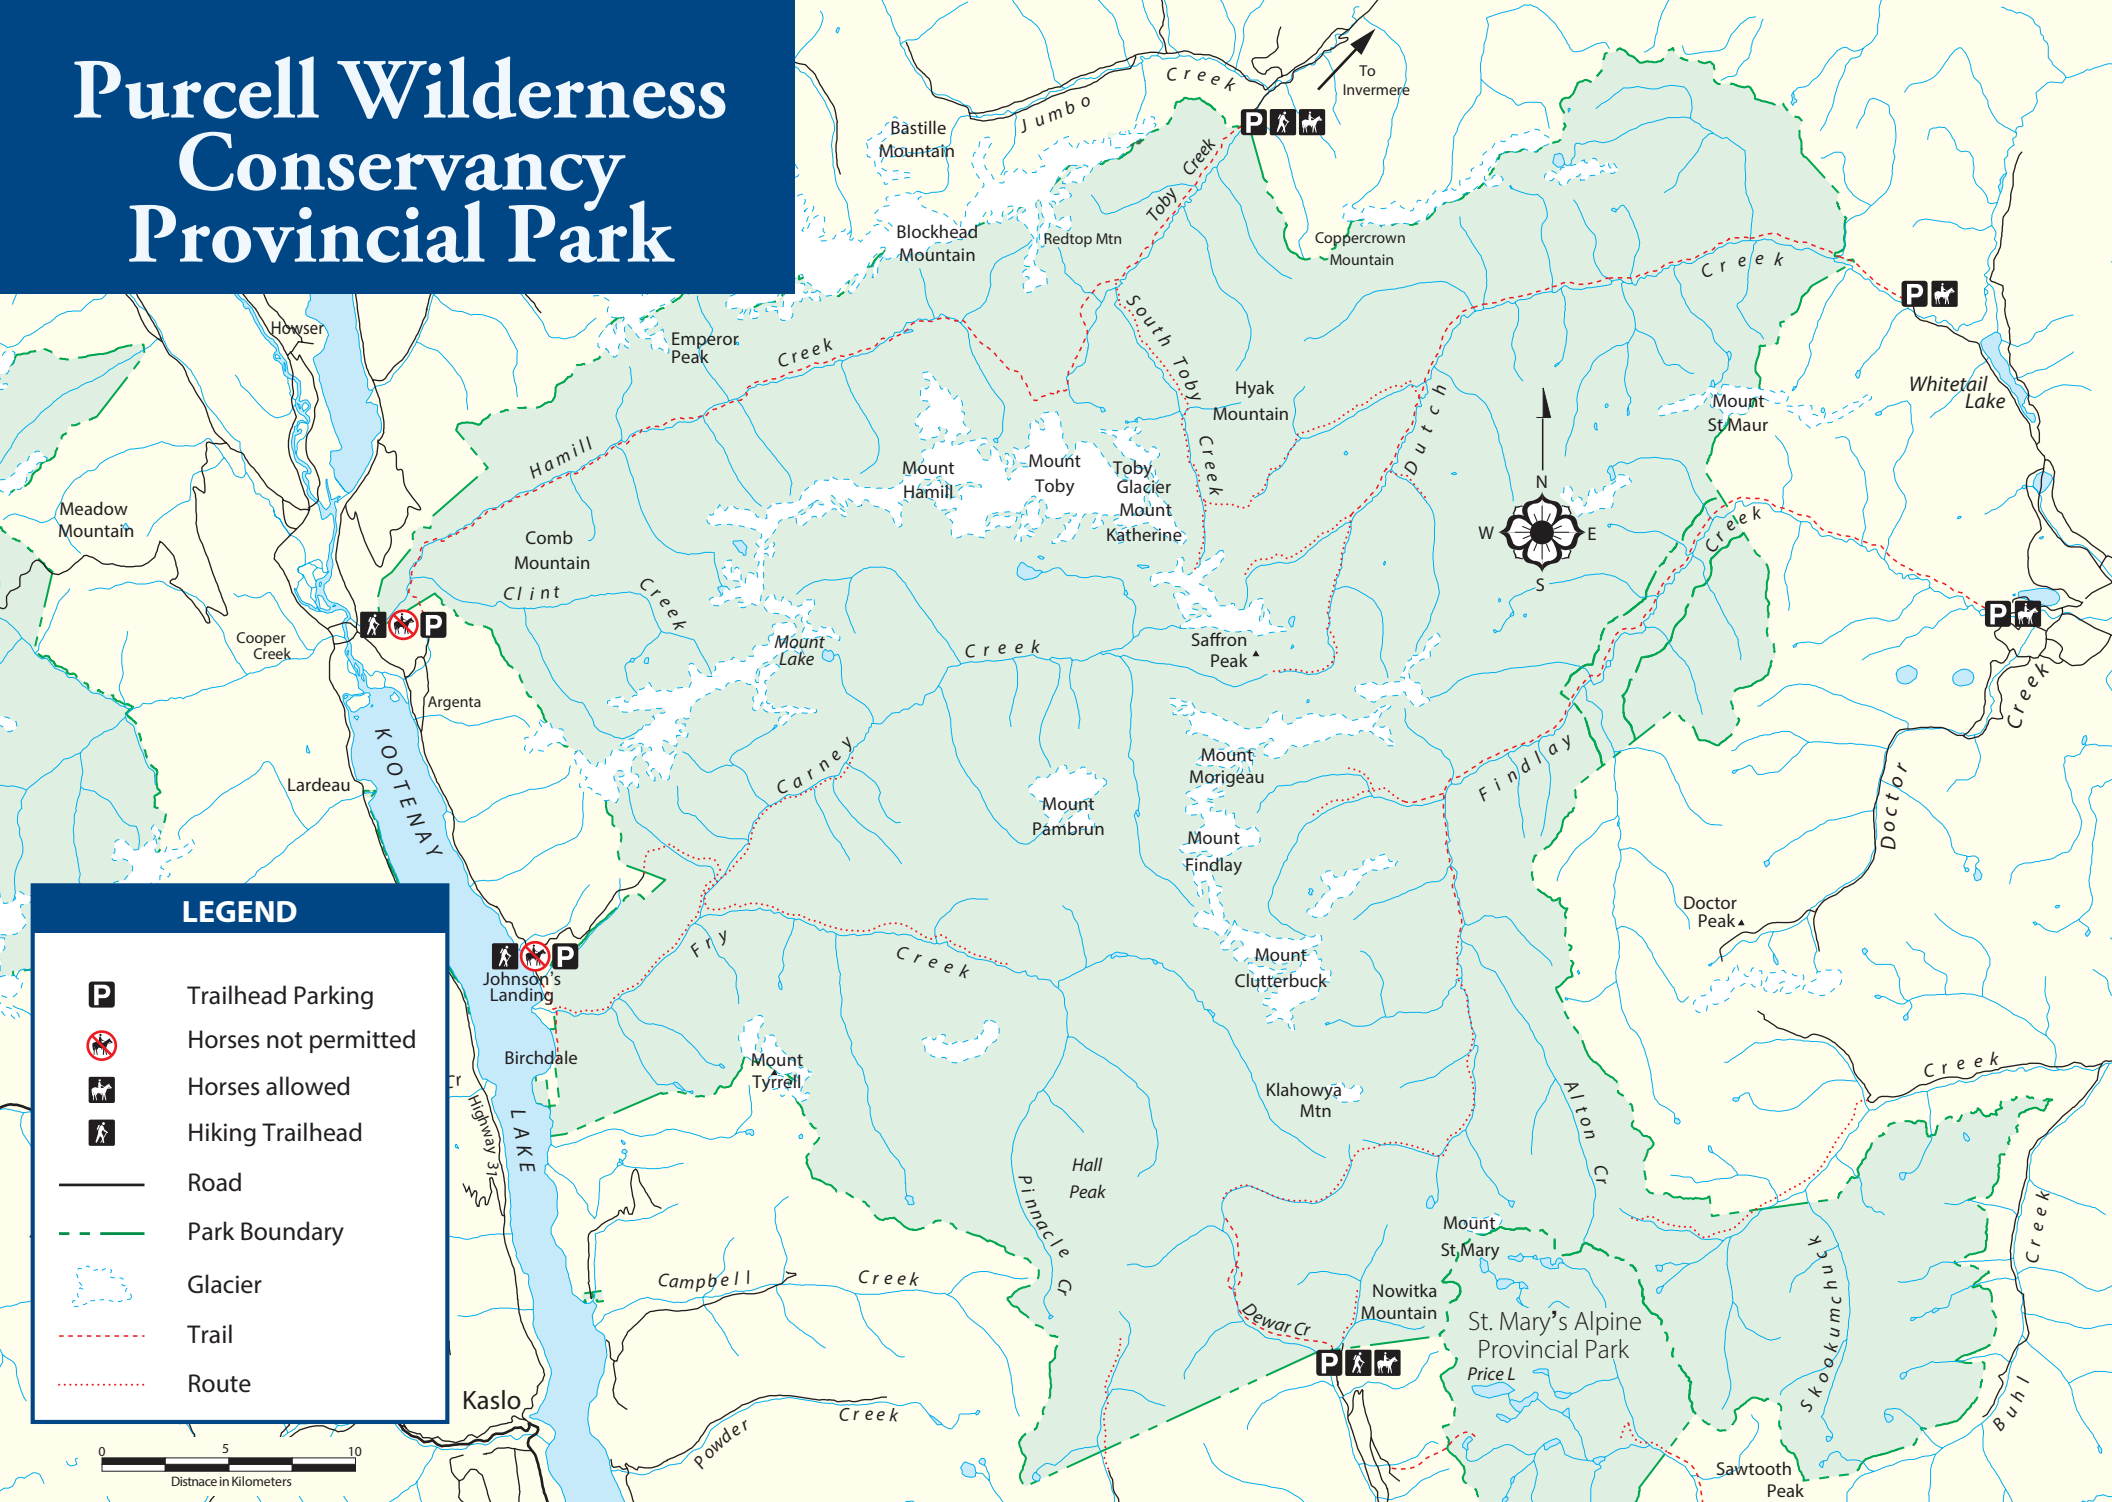

Purcell Wilderness Conservancy Provincial Park

LEGEND

- Trailhead Parking
- Horses not permitted
- Horses allowed
- Hiking Trailhead
- Road
- Park Boundary
- Glacier
- Trail
- Route