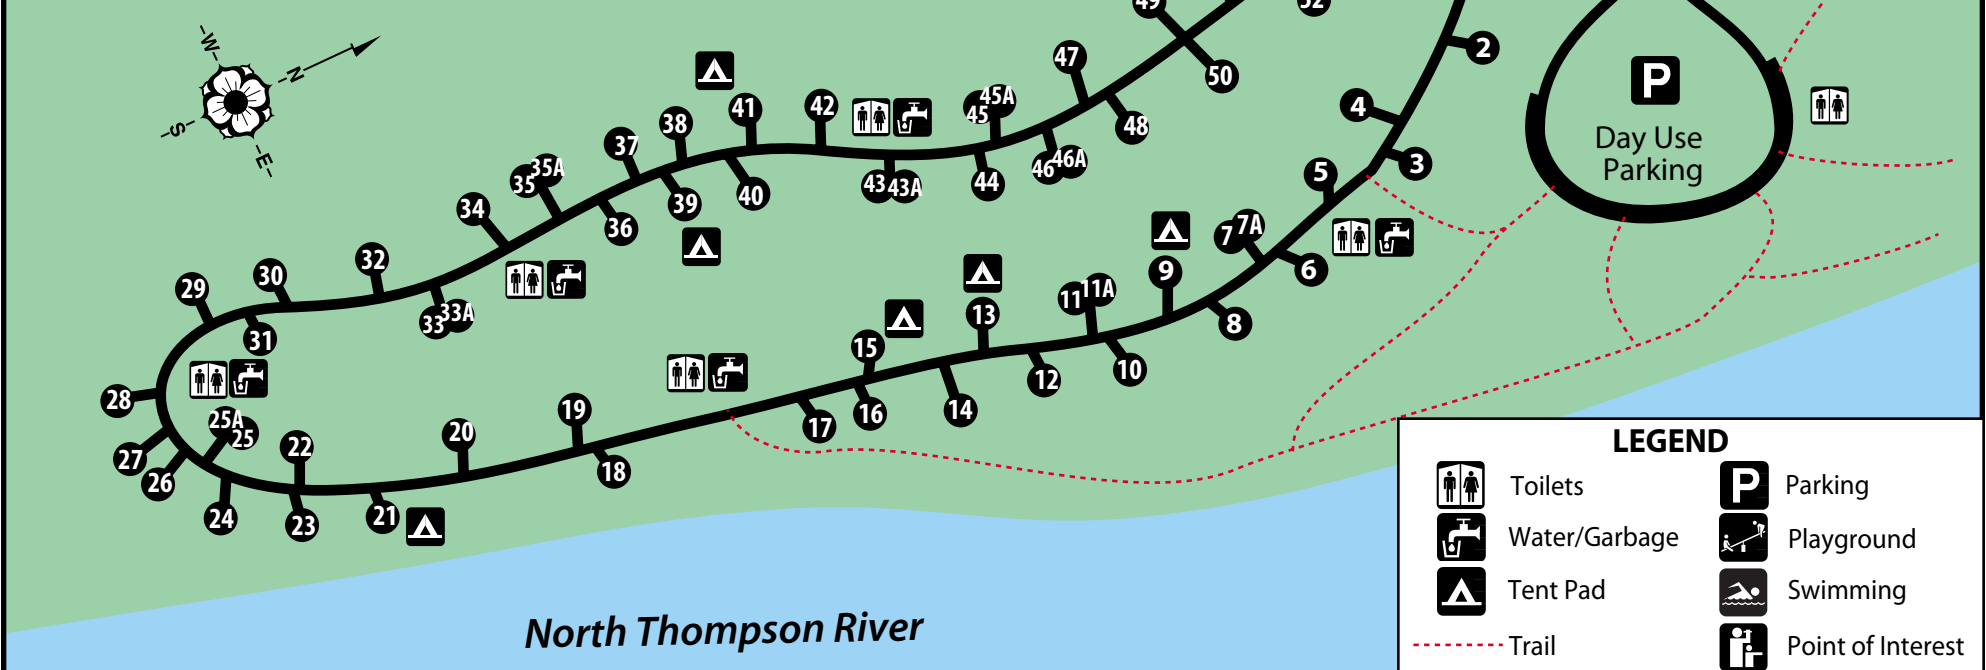

# NORTH THOMPSON RIVER PROVINCIAL PARK

Trails		
Northside Trail	1.1 km	20 minutes
Southside Trail	0.5 km	10 minutes
Terrace Loop	1.3km	30 minutes
Campground Loop	1.2 km	25 minutes (includes trail from parking lot to campground)

LEGEND	
	Toilets
	Water/Garbage
	Tent Pad
	Trail
	Parking
	Playground
	Swimming
	Point of Interest