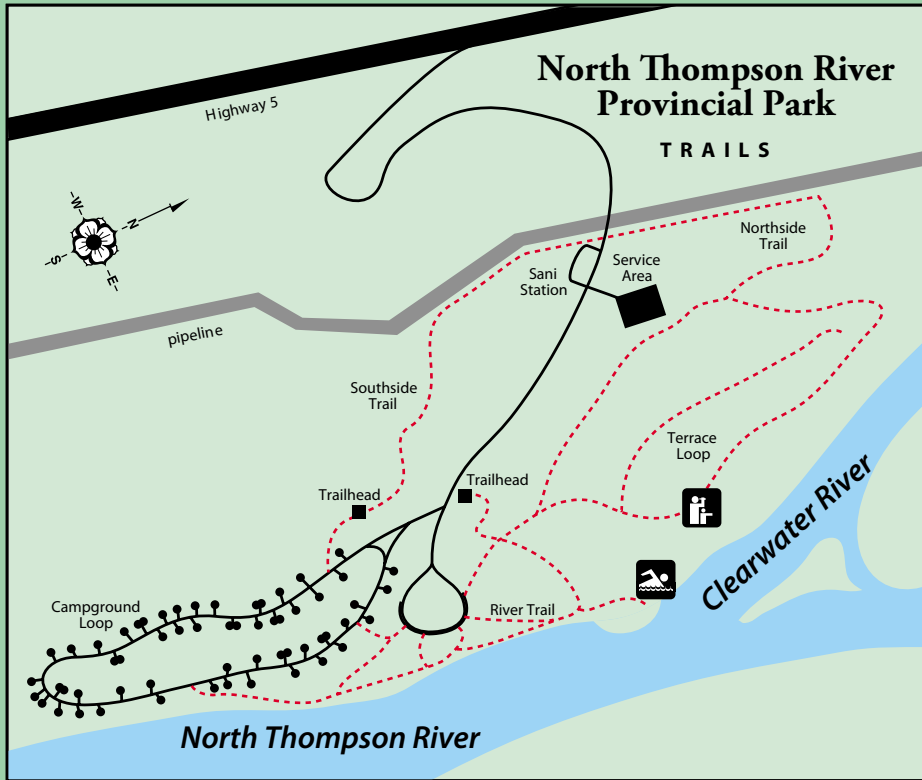

# NORTH THOMPSON RIVER PROVINCIAL PARK

Trails		
Northside Trail	1.1 km	20 minutes
Southside Trail	0.5 km	10 minutes
Terrace Loop	1.3km	30 minutes
Campground Loop	1.2 km	25 minutes (includes trail from parking lot to campground)

LEGEND	
	Toilets
	Water/Garbage
	Tent Pad
	Trail
	Parking
	Playground
	Swimming
	Point of Interest