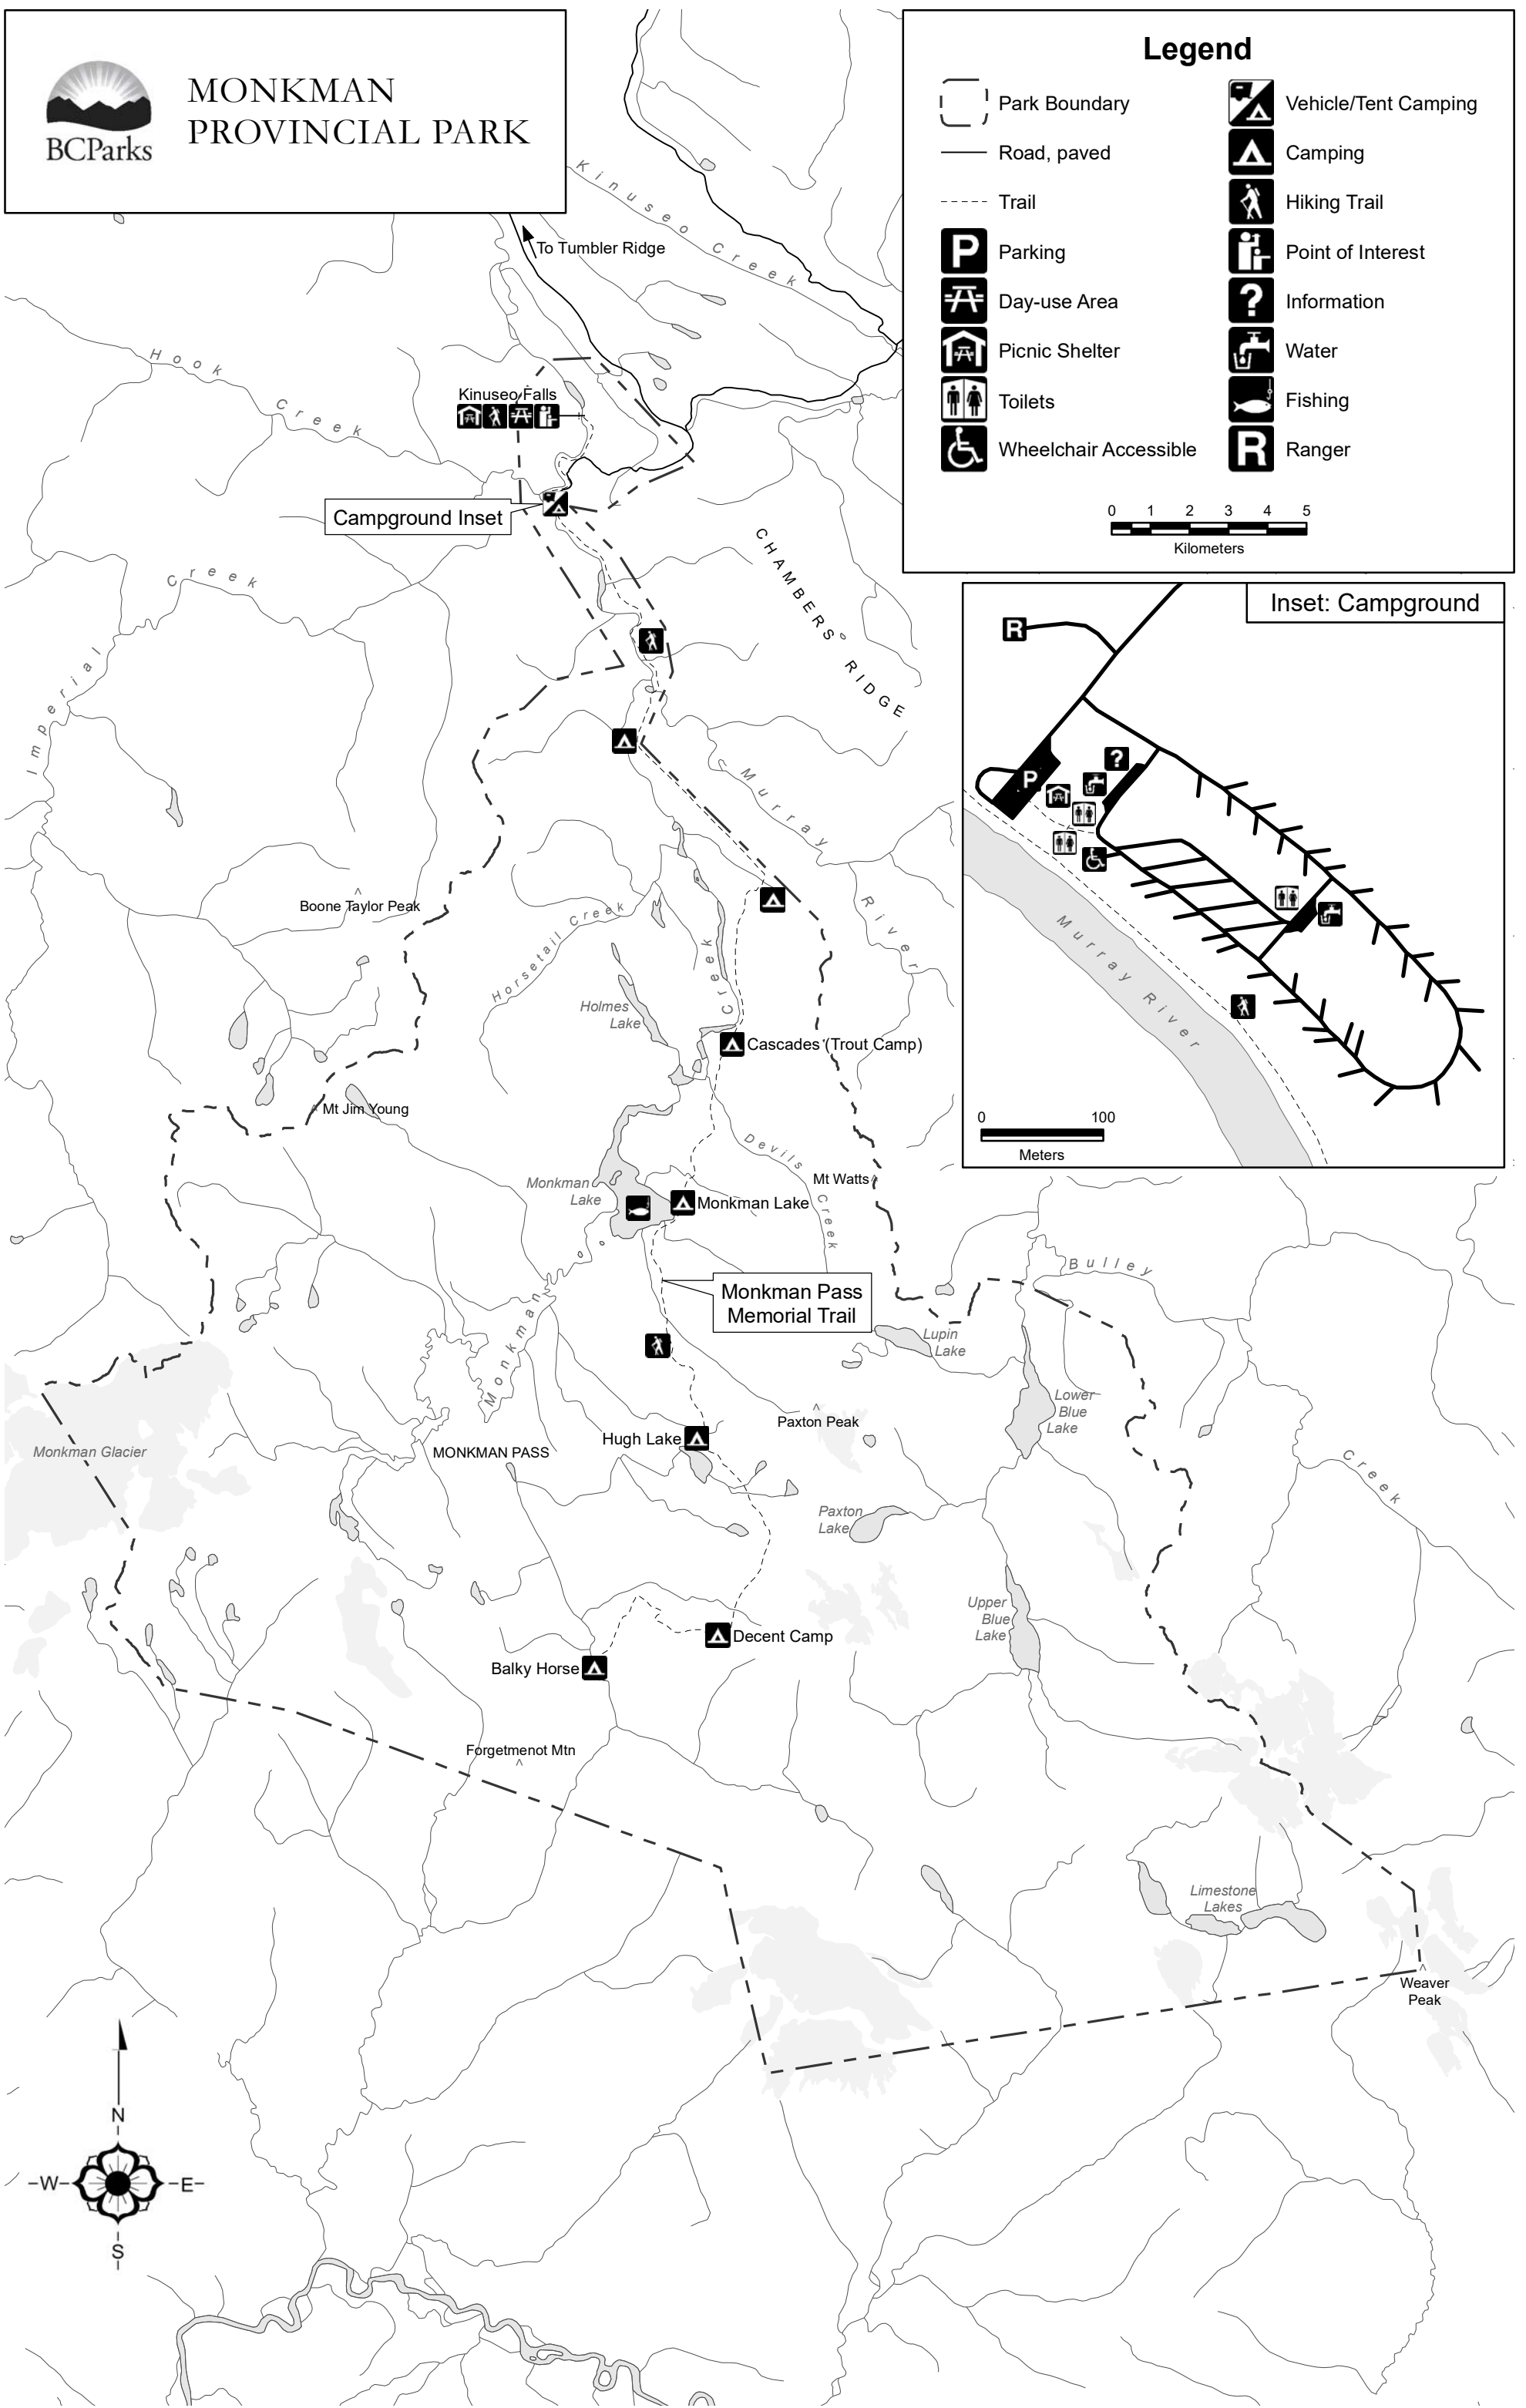

MONKMAN PROVINCIAL PARK

Legend

- Park Boundary
- Road, paved
- Trail
- Parking
- Day-use Area
- Picnic Shelter
- Toilets
- Wheelchair Accessible
- Vehicle/Tent Camping
- Camping
- Hiking Trail
- Point of Interest
- Information
- Water
- Fishing
- Ranger

Inset: Campground