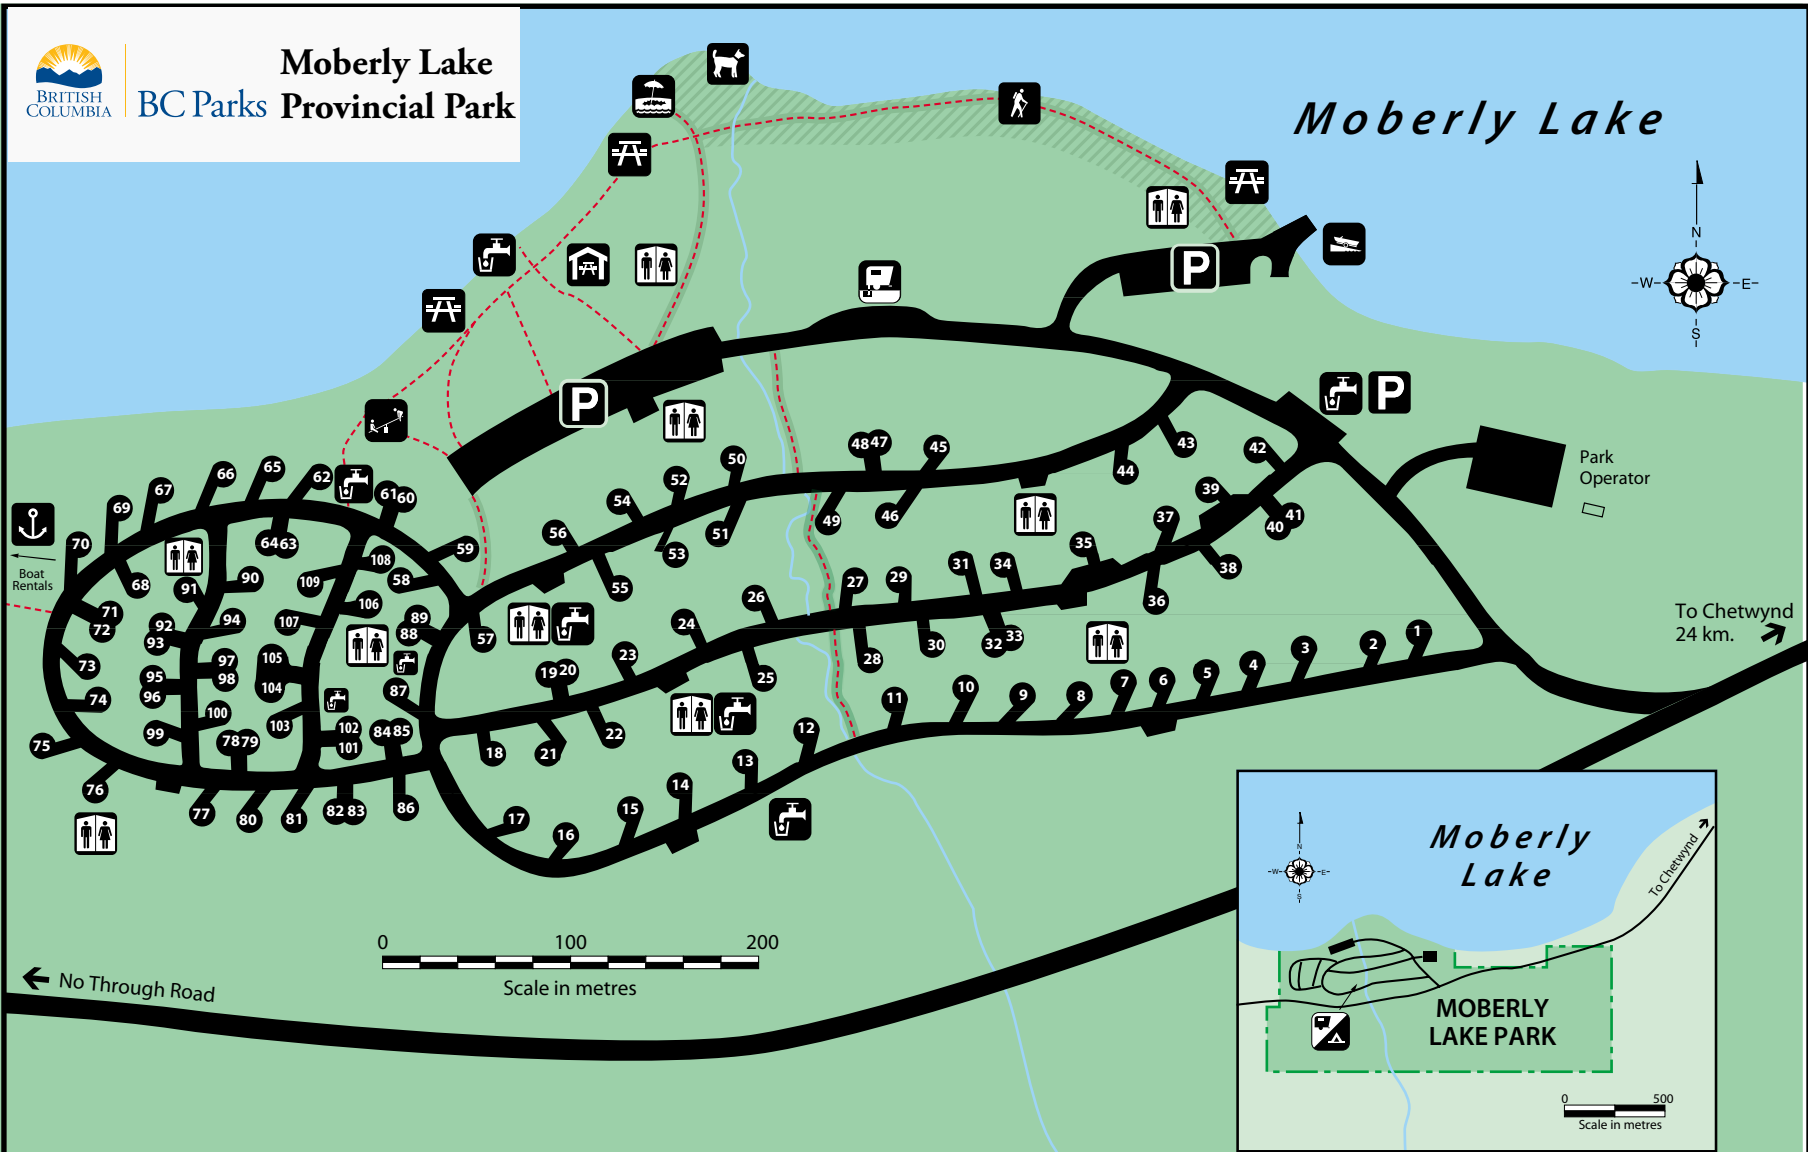

**Moberly Lake
BC Parks Provincial Park**

Moberly Lake

Park Operator

To Chetwynd
24 km.

Trail		Dog Trail		LEGEND		Dog Area		Park Boundary	
	Playground		Beach		Telephone		Picnic Area		Toilets
	Boat Launch		Parking		Picnic Shelter		Water		Marina
	Information		Hiking		Camping		Dog Beach		