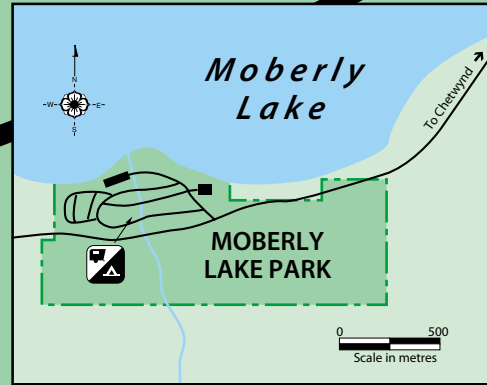

**Moberly Lake
BC Parks Provincial Park**

Moberly Lake

Park Operator

To Chetwynd
24 km.

Trail		Dog Trail		LEGEND		Dog Area		Park Boundary	
	Playground		Beach		Telephone		Picnic Area		Toilets
	Boat Launch		Parking		Picnic Shelter		Water		Marina
	Information		Hiking		Camping		Dog Beach		