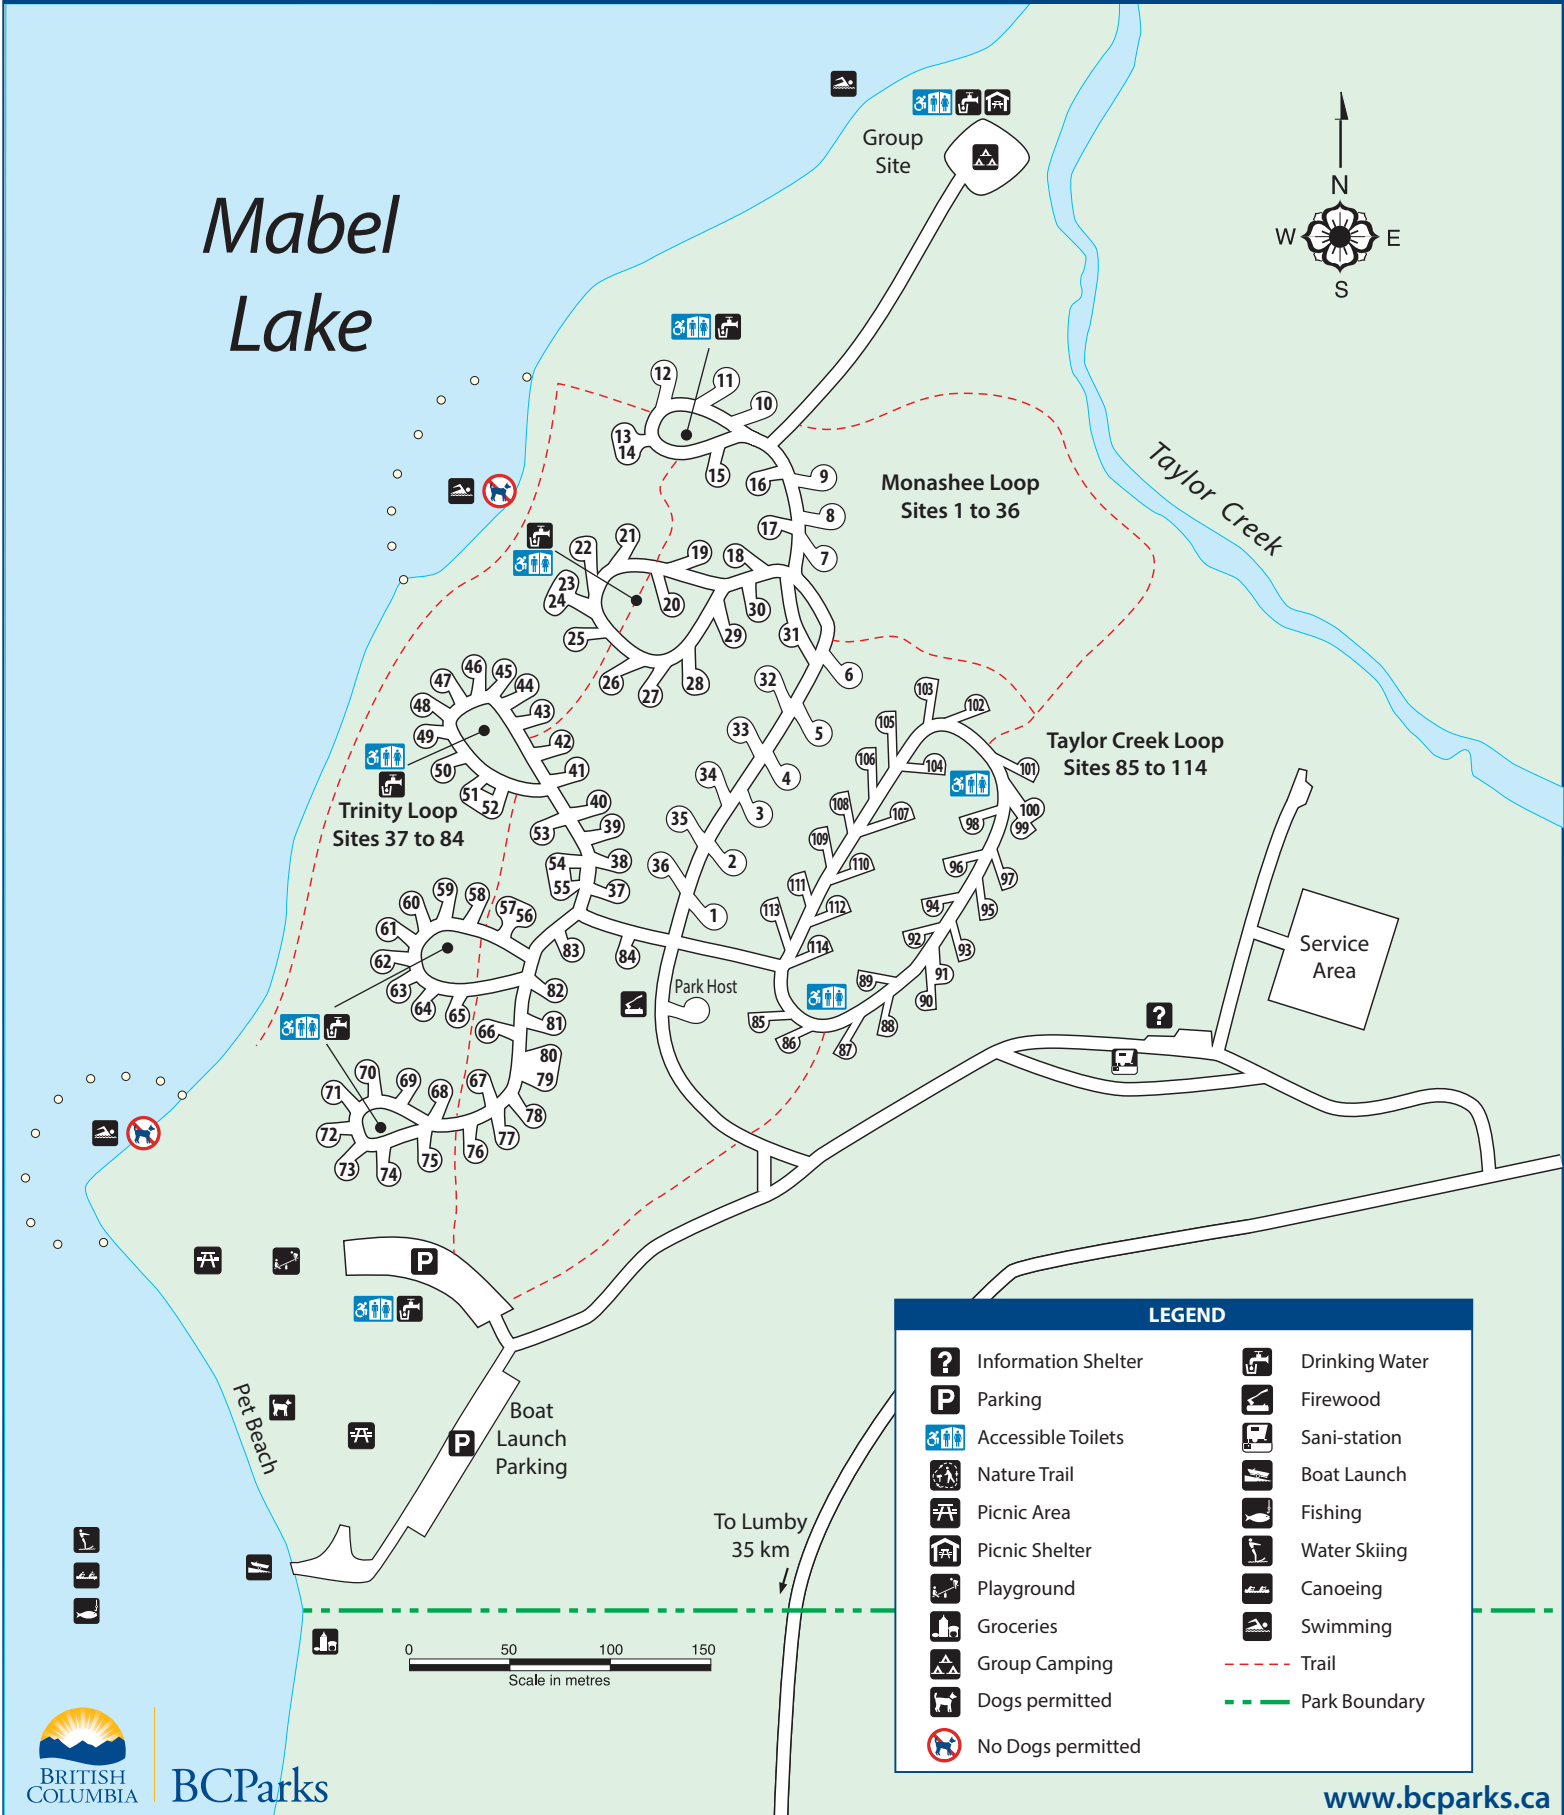

Mabel Lake Provincial Park

Mabel Lake

LEGEND			
	Information Shelter		Drinking Water
	Parking		Firewood
	Accessible Toilets		Sani-station
	Nature Trail		Boat Launch
	Picnic Area		Fishing
	Picnic Shelter		Water Skiing
	Playground		Canoeing
	Groceries		Swimming
	Group Camping		Trail
	Dogs permitted		Park Boundary
	No Dogs permitted		

To Lumby
35 km