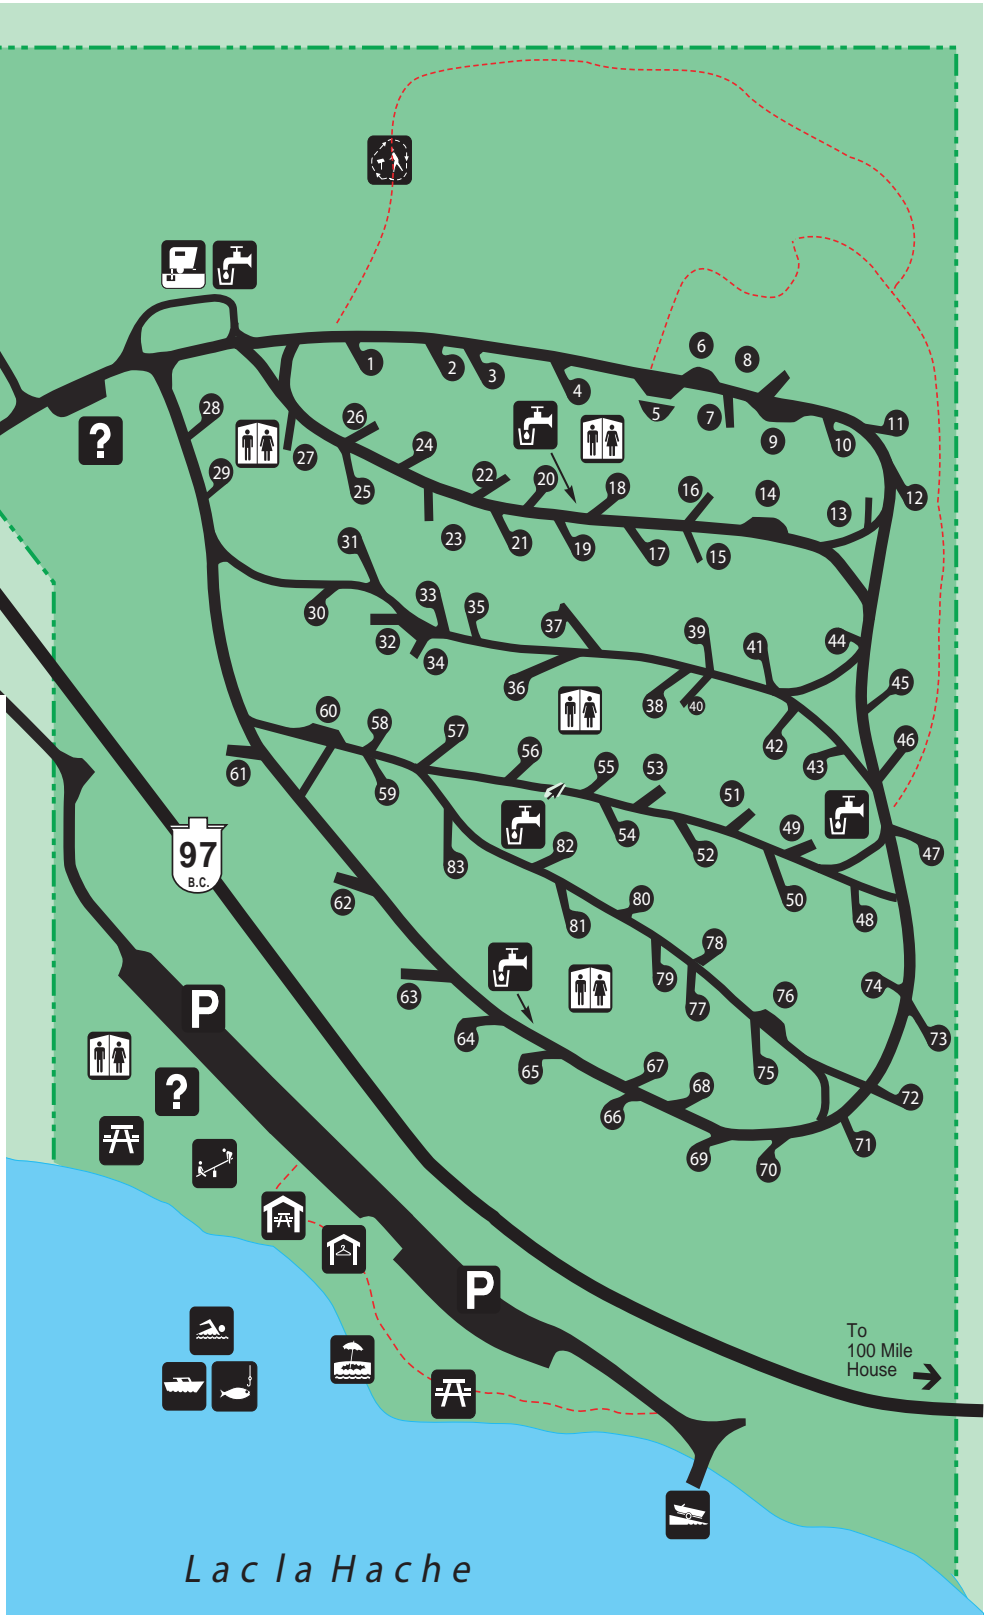

To Williams Lake

Park Facility Operator

LEGEND

- Information
- Day-use Area
- Self-guiding Nature Trail
- Picnic Shelter
- Hiking
- Swimming
- Sani-Station
- Telephone
- Fishing
- Beach
- Parking
- Motorboating
- Changehouse
- Boat Launch
- Playground
- Toilets
- Water

Trail

To 100 Mile House

Updated Mar/08

LAC la HACHE PROVINCIAL PARK