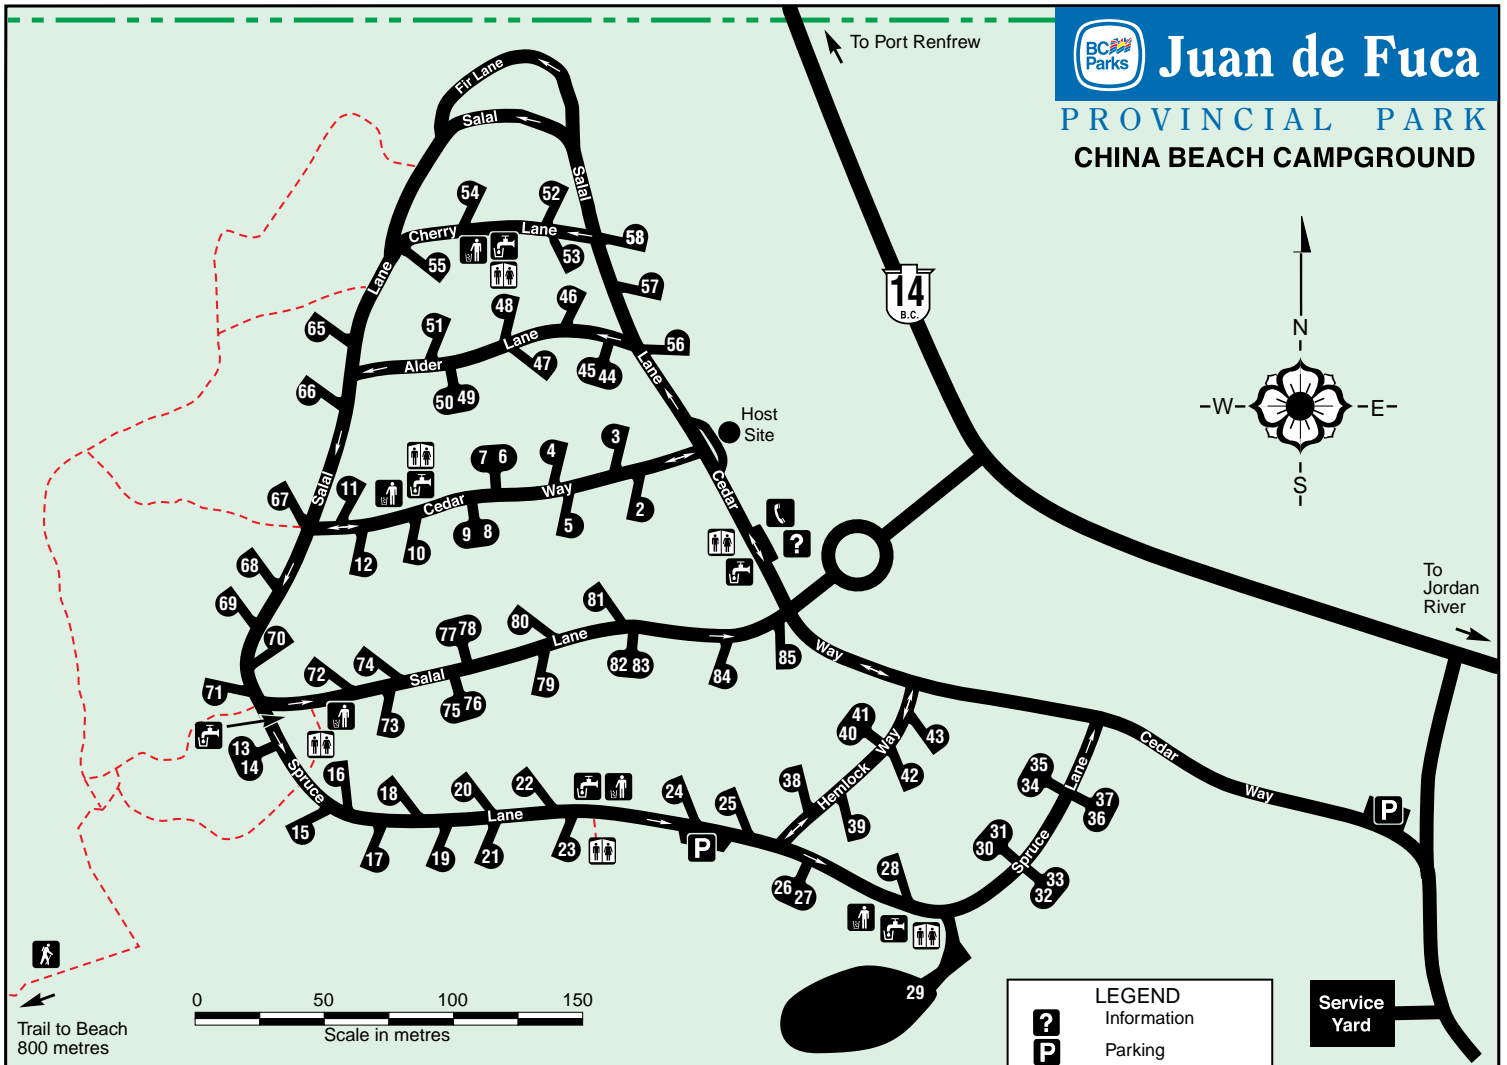

Juan de Fuca

PROVINCIAL PARK

CHINA BEACH CAMPGROUND

LEGEND	
	Information
	Parking
	Telephone
	Toilets
	Water
	Garbage
	Hiking
	Tent/Vehicle Camping
	Campsite (Tents)
	Trail
	Park Boundary