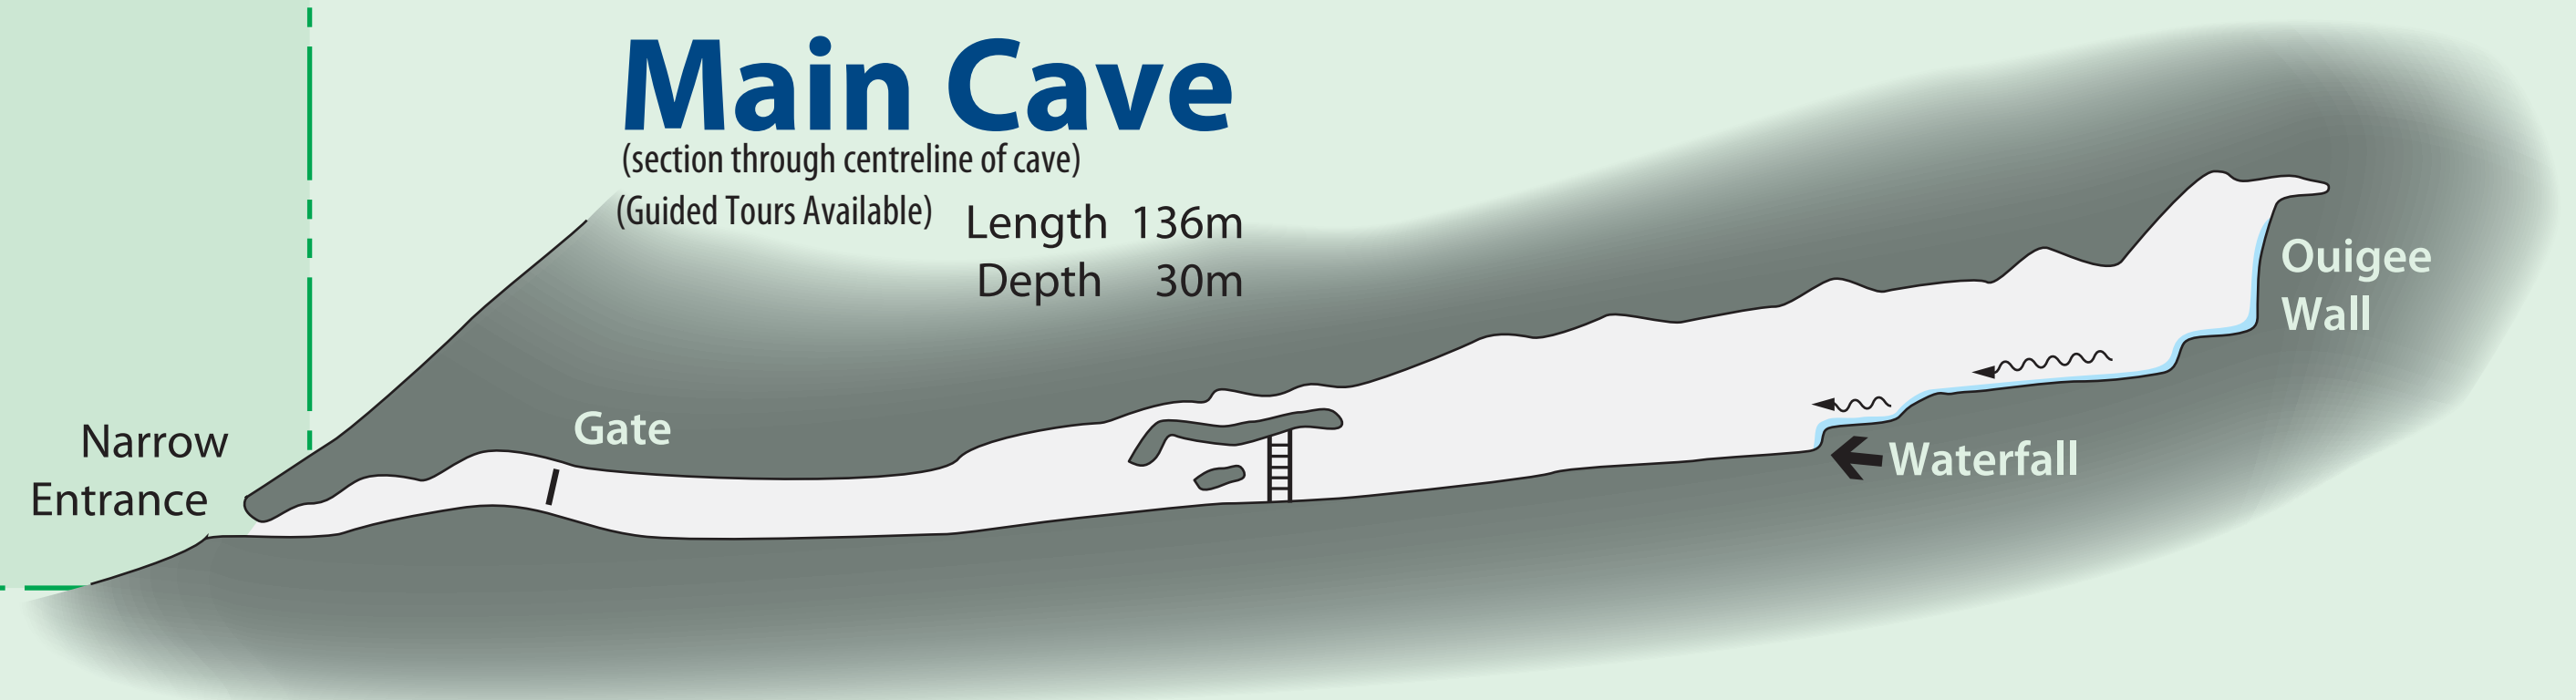

Horne Lake Caves Provincial Park

Legend

- Cave Guide Hut
- Parking
- Information
- Washrooms
- Cave Entrance
- Caving Area
- Fishing
- Camping
- Boat Launch
- Picnic area
- Trail
- Flowing Water
- Gravel Road
- Park Boundary

Main Cave

(section through centreline of cave)
(Guided Tours Available) Length 136m
Depth 30m

Riverbend Cave

(Section through centreline of cave)
(Guided Tours Only)

Length - Main 276m
Length - Total 276m
Depth - 68m

Lower Cave

(section through centreline of cave)
(Guided Tours Available)

Length 40m
Depth 15m