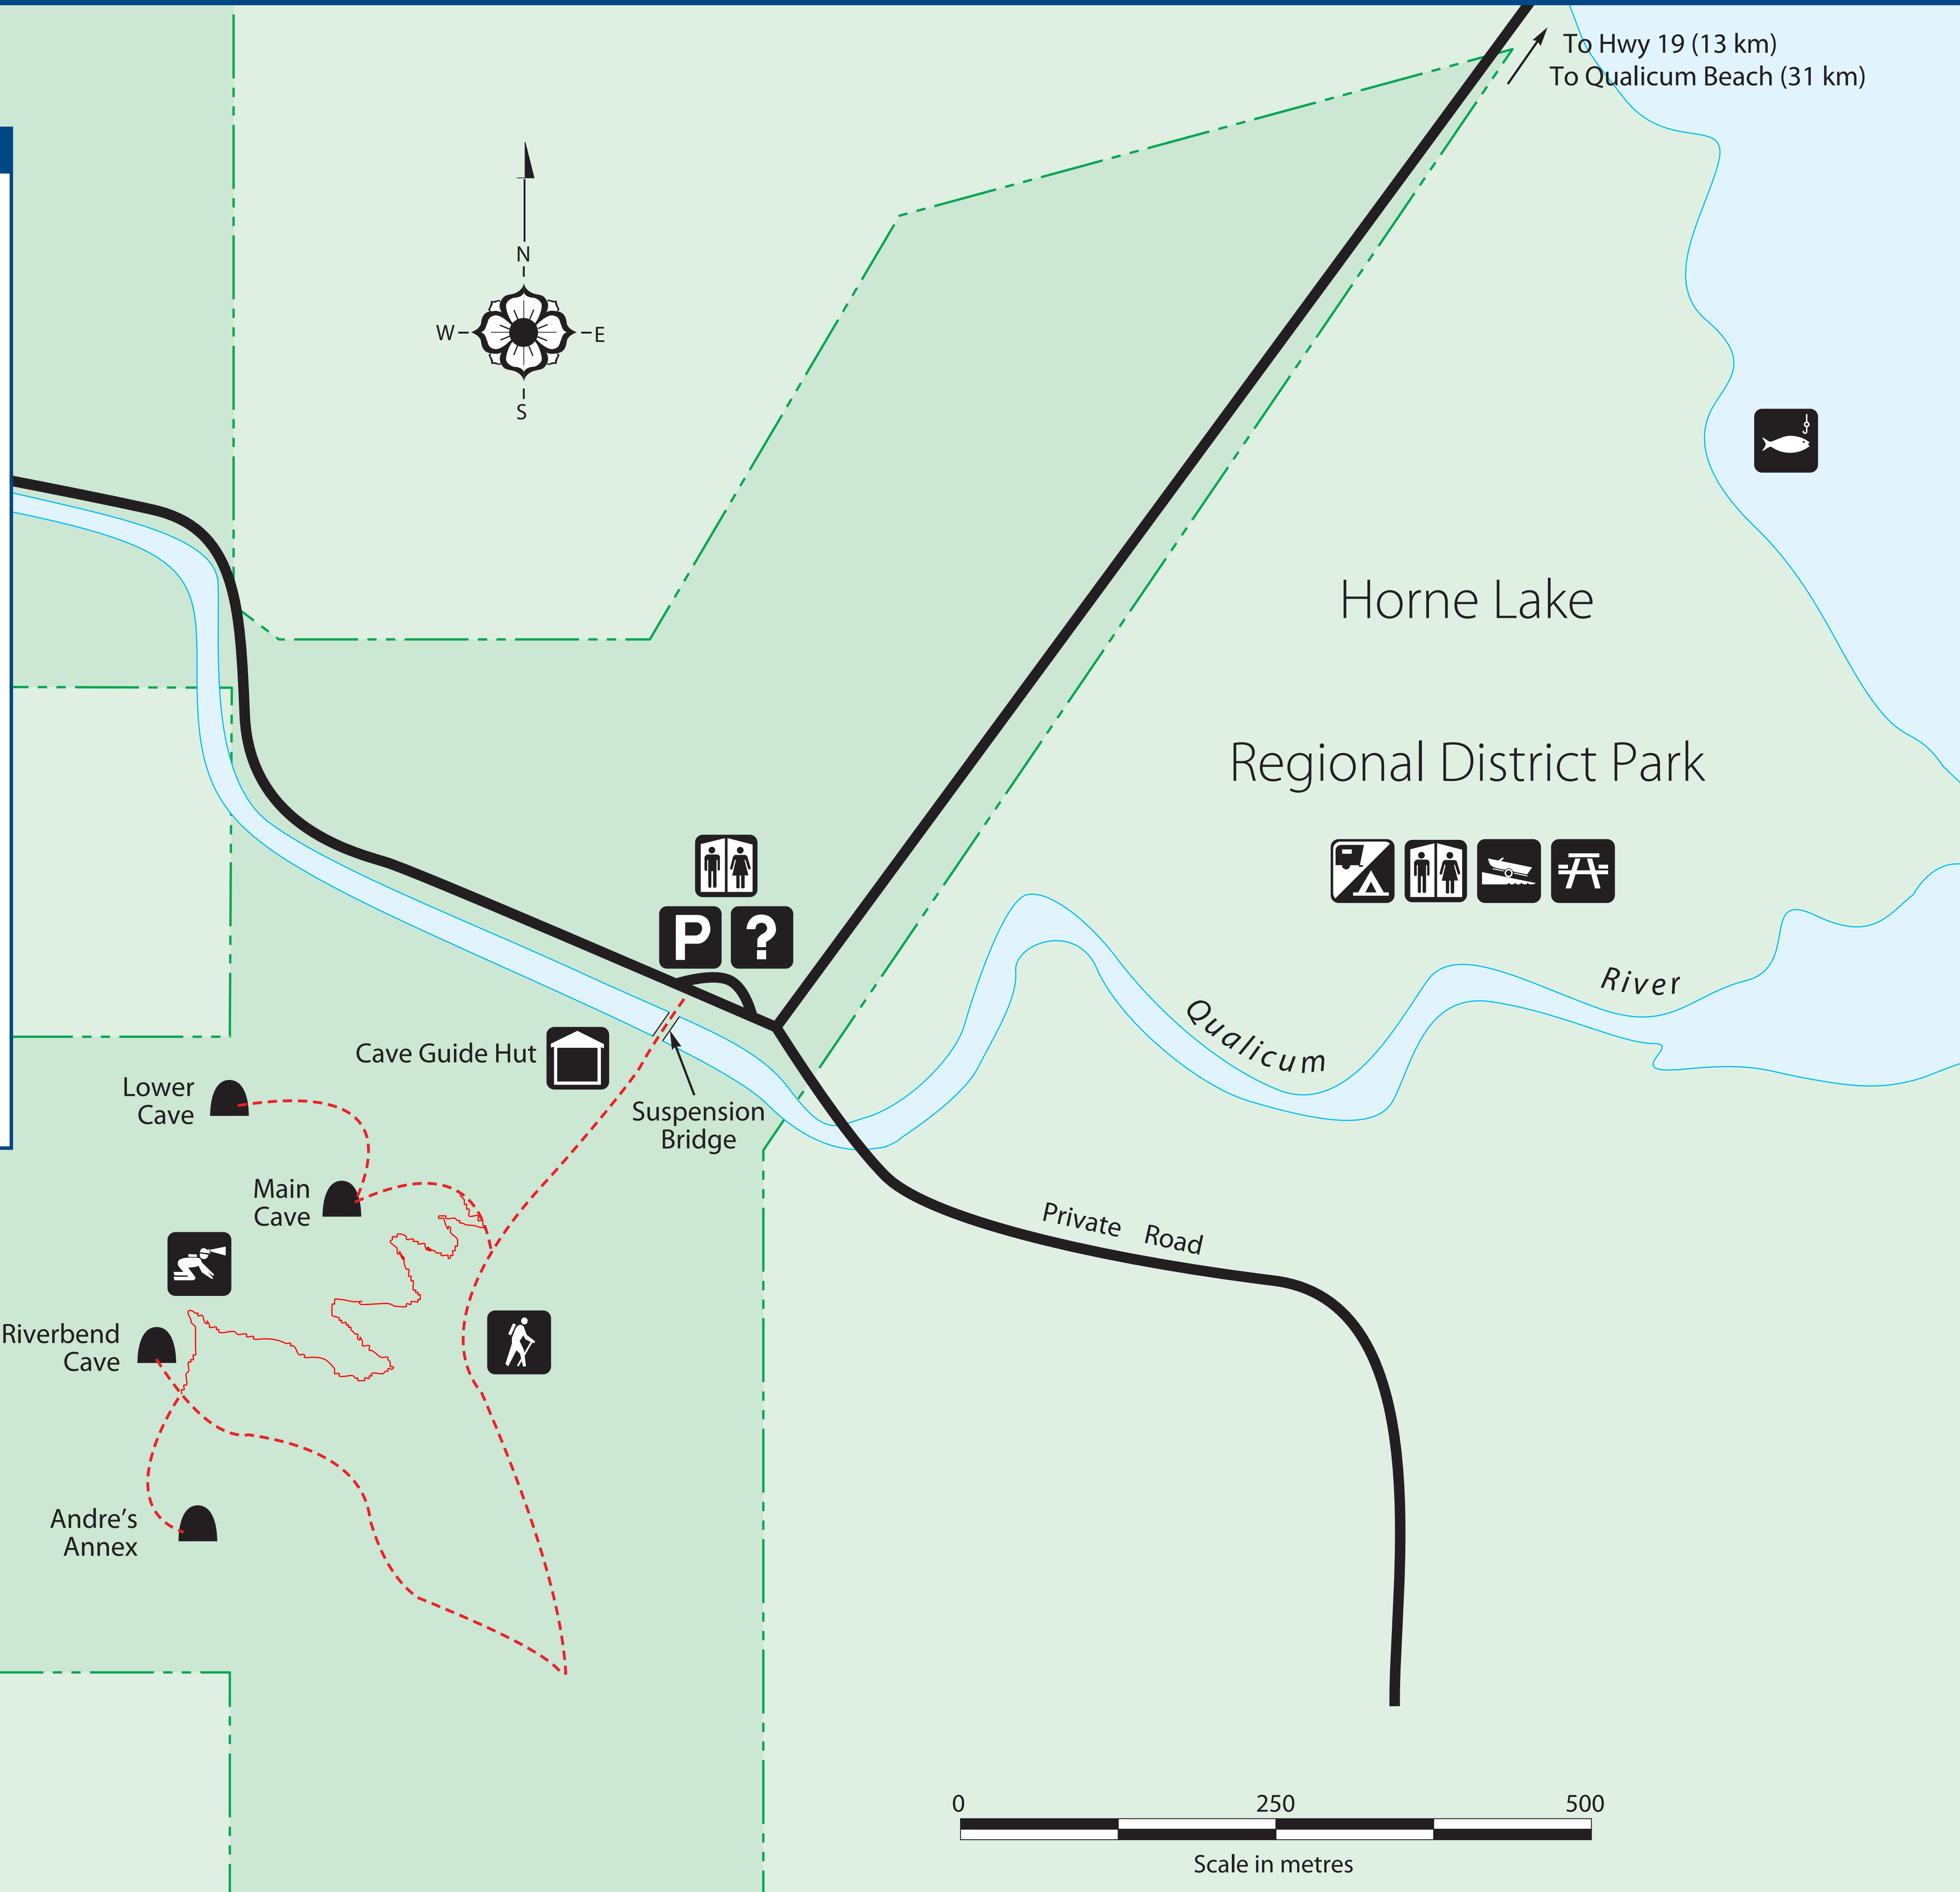

Horne Lake Caves Provincial Park

Legend

- Cave Guide Hut
- Parking
- Information
- Washrooms
- Cave Entrance
- Caving Area
- Fishing
- Camping
- Boat Launch
- Picnic area
- Trail
- Flowing Water
- Gravel Road
- Park Boundary

Main Cave

(section through centreline of cave)
(Guided Tours Available) Length 136m
Depth 30m

Riverbend Cave

(Section through centreline of cave)
(Guided Tours Only)

Length - Main 276m
Length - Total 276m
Depth - 68m

Lower Cave

(section through centreline of cave)
(Guided Tours Available)

Length 40m
Depth 15m