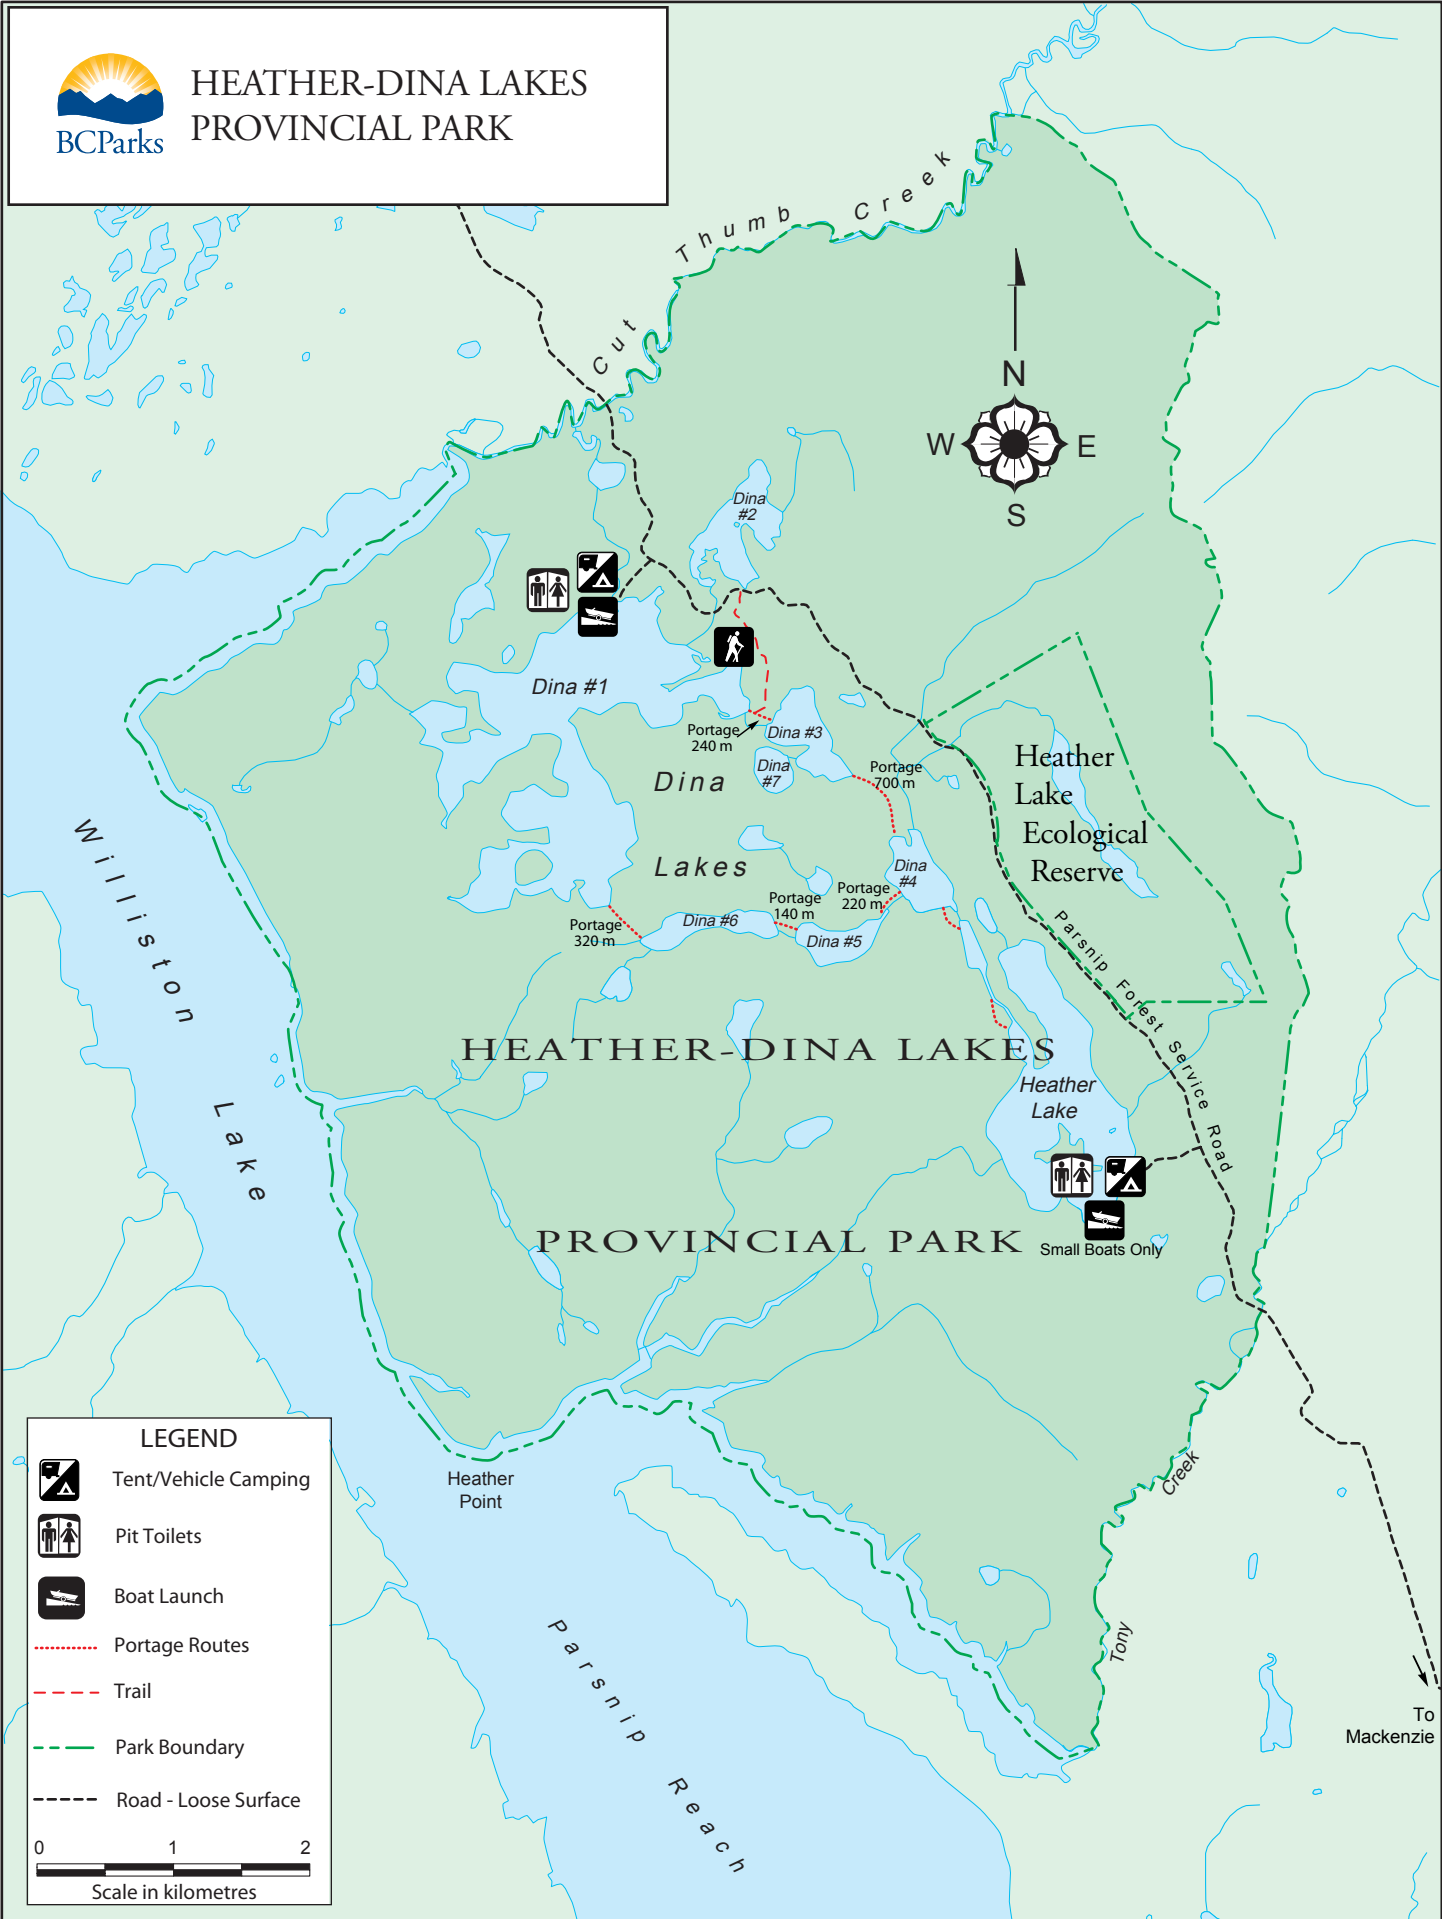

# HEATHER-DINA LAKES PROVINCIAL PARK

### LEGEND

-  Tent/Vehicle Camping
-  Pit Toilets
-  Boat Launch
-  Portage Routes
-  Trail
-  Park Boundary
-  Road - Loose Surface

Scale in kilometres