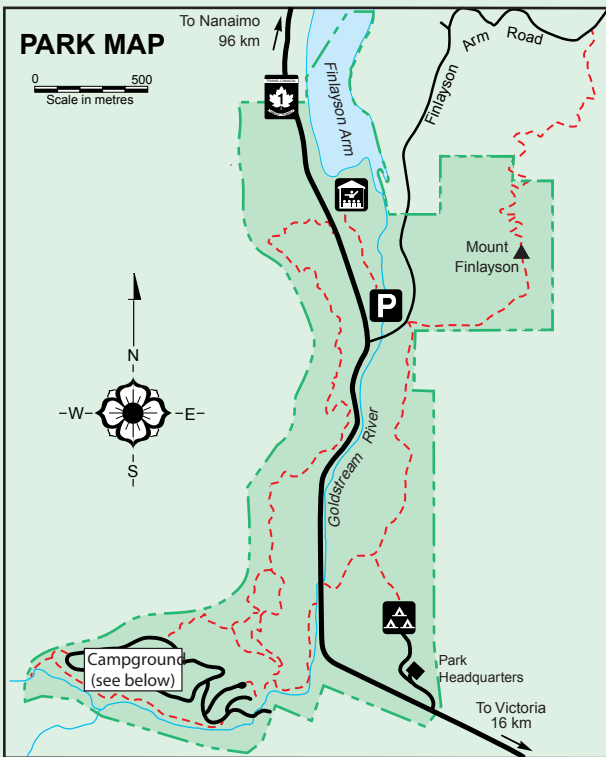

BC Parks

# Goldstream Provincial Park Campground Map

## LEGEND

- |  |                   |  |                     |
|--|-------------------|--|---------------------|
|  | Sani-station      |  | Drinking Water      |
|  | Showers/Restrooms |  | Information Shelter |
|  | Garbage           |  | Washrooms           |
|  | Telephone         |  | Group Campground    |
|  | Nature House      |  | Hiking              |
|  | Meeting Place     |  | Trail               |
|  | Parking           |  | Park Boundary       |
|  | Playground        |  | Road - Paved        |