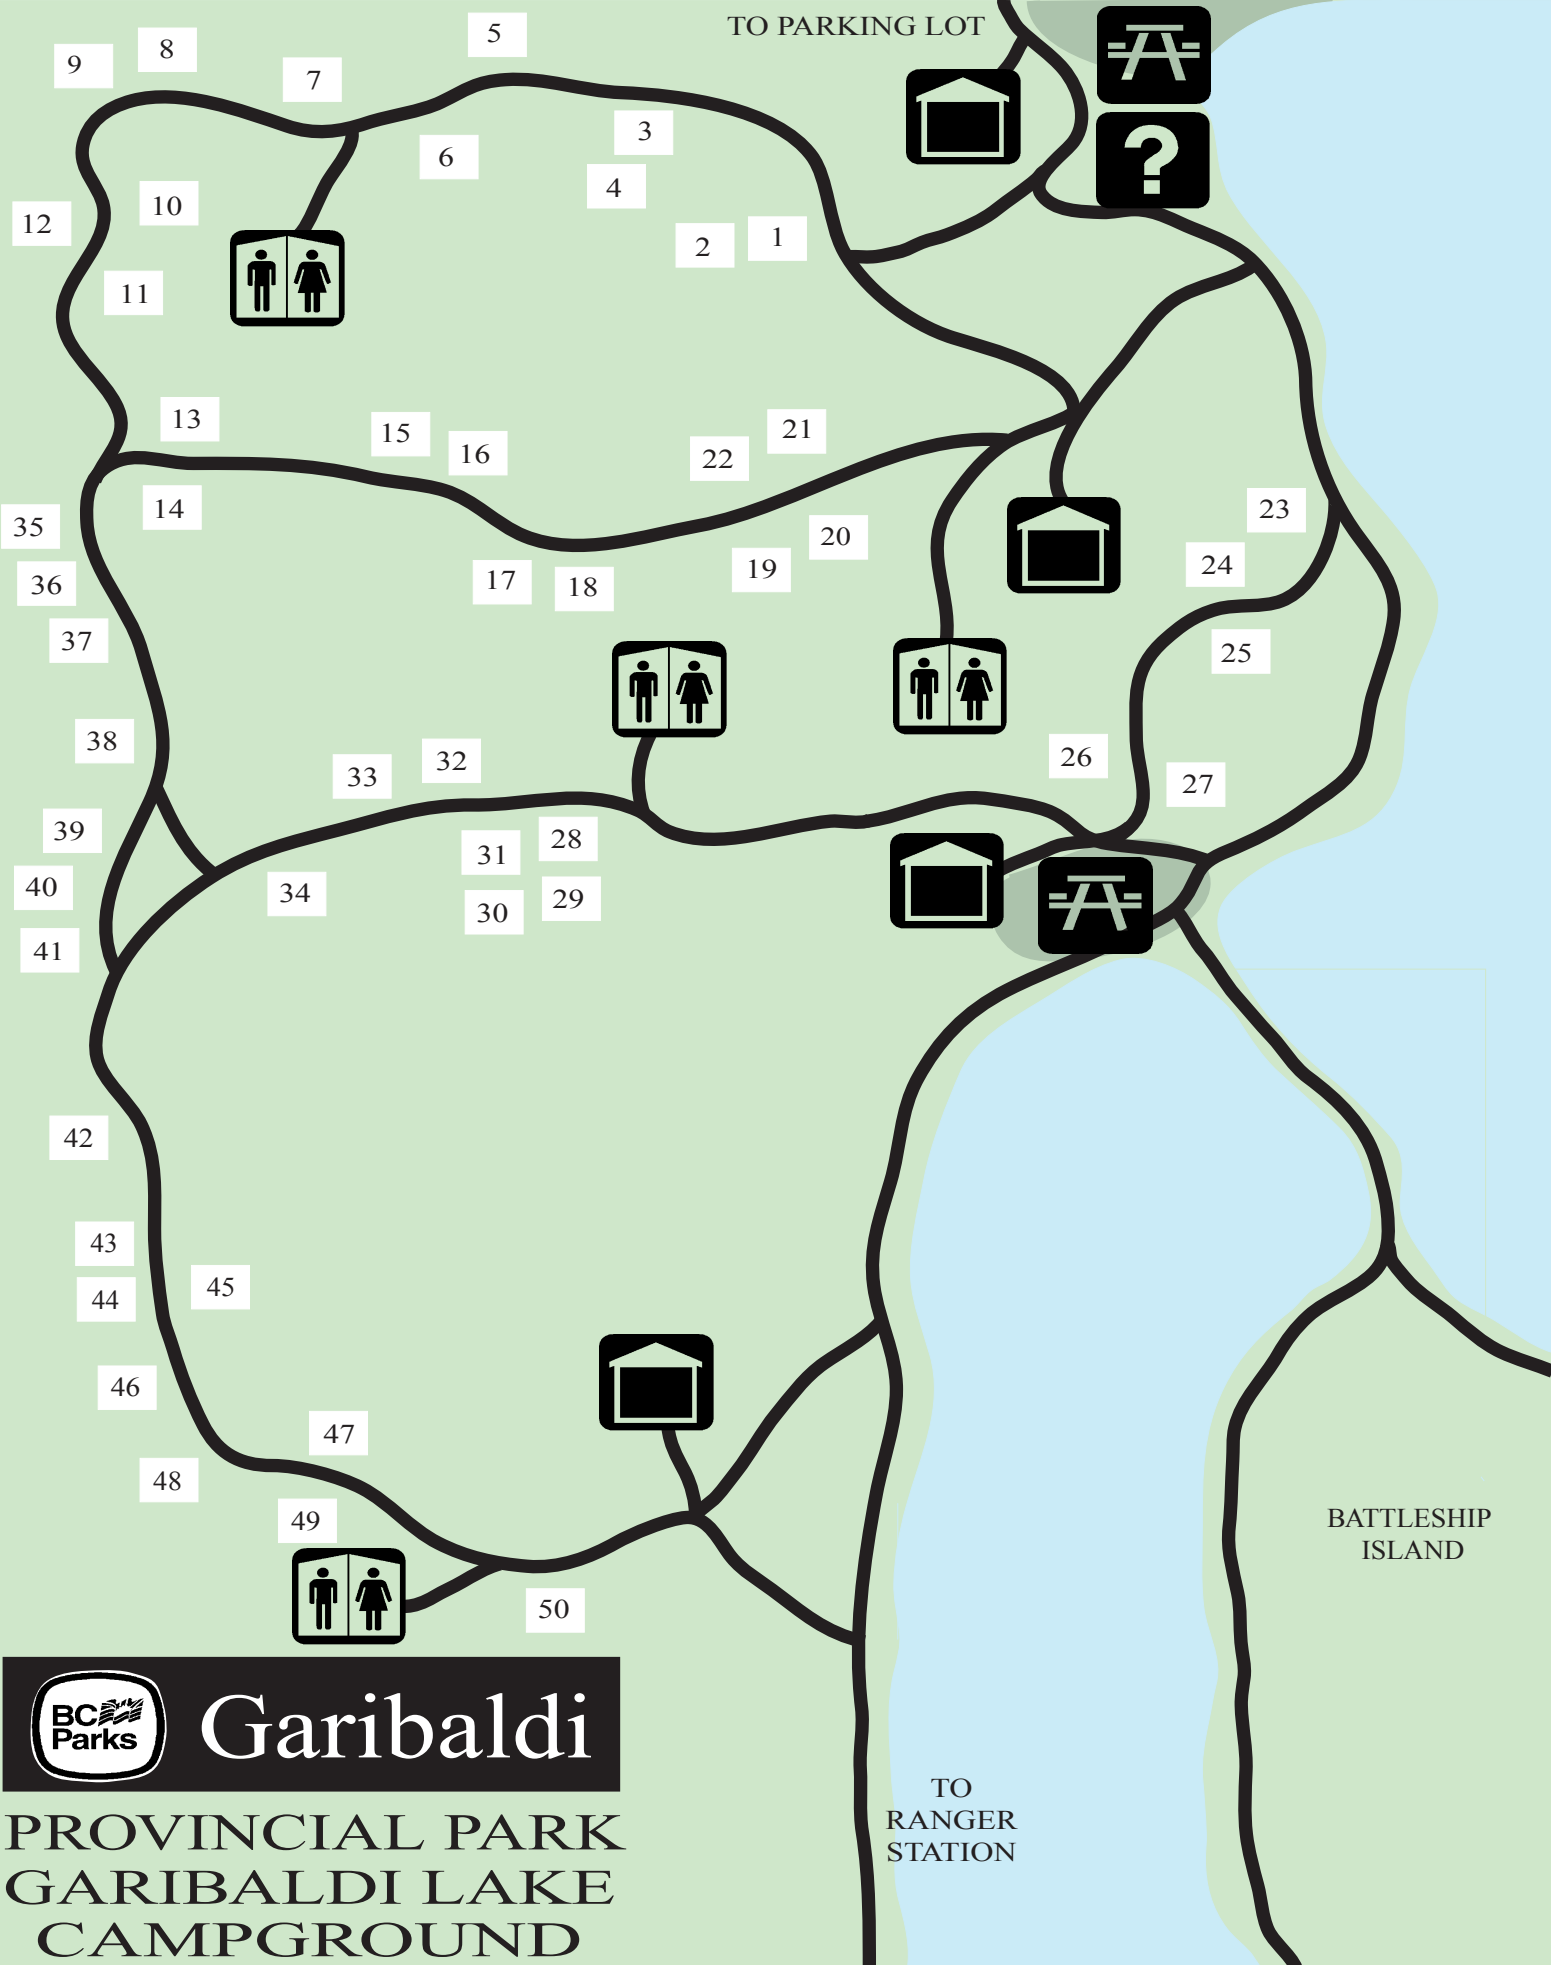

TO PARKING LOT

 **Garibaldi**

PROVINCIAL PARK
GARIBALDI LAKE
CAMPGROUND

TO
RANGER
STATION

BATTLESHIP
ISLAND