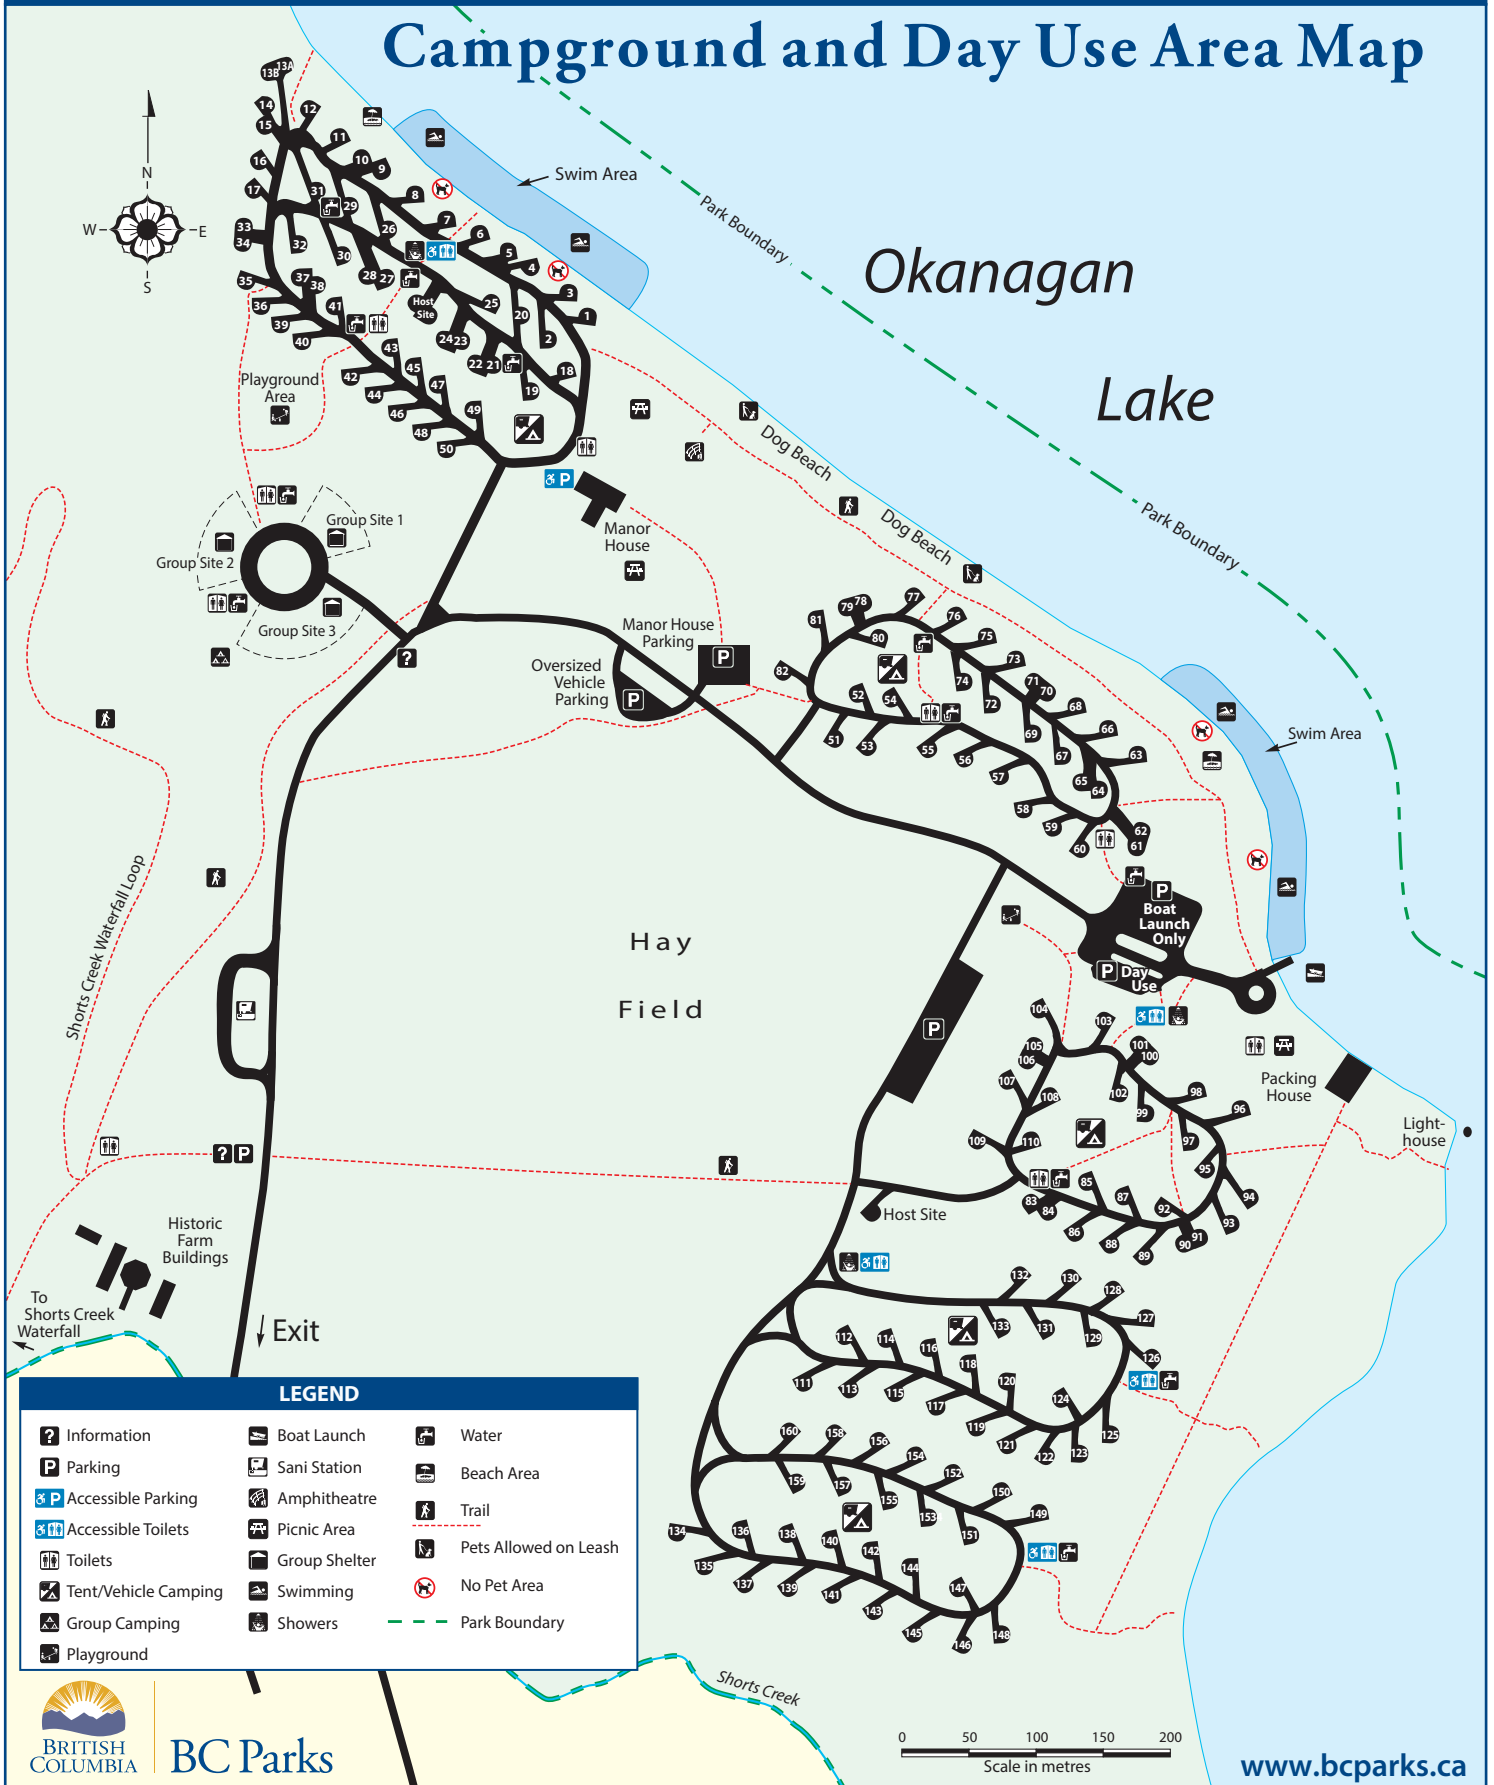

# Fintry Provincial Park

## Campground and Day Use Area Map

### LEGEND

Information	Boat Launch	Water
Parking	Sani Station	Beach Area
Accessible Parking	Amphitheatre	Trail
Accessible Toilets	Picnic Area	Pets Allowed on Leash
Toilets	Group Shelter	No Pet Area
Tent/Vehicle Camping	Swimming	Park Boundary
Group Camping	Showers	
Playground		

BC Parks

0 50 100 150 200  
Scale in metres

[www.bcparks.ca](http://www.bcparks.ca)