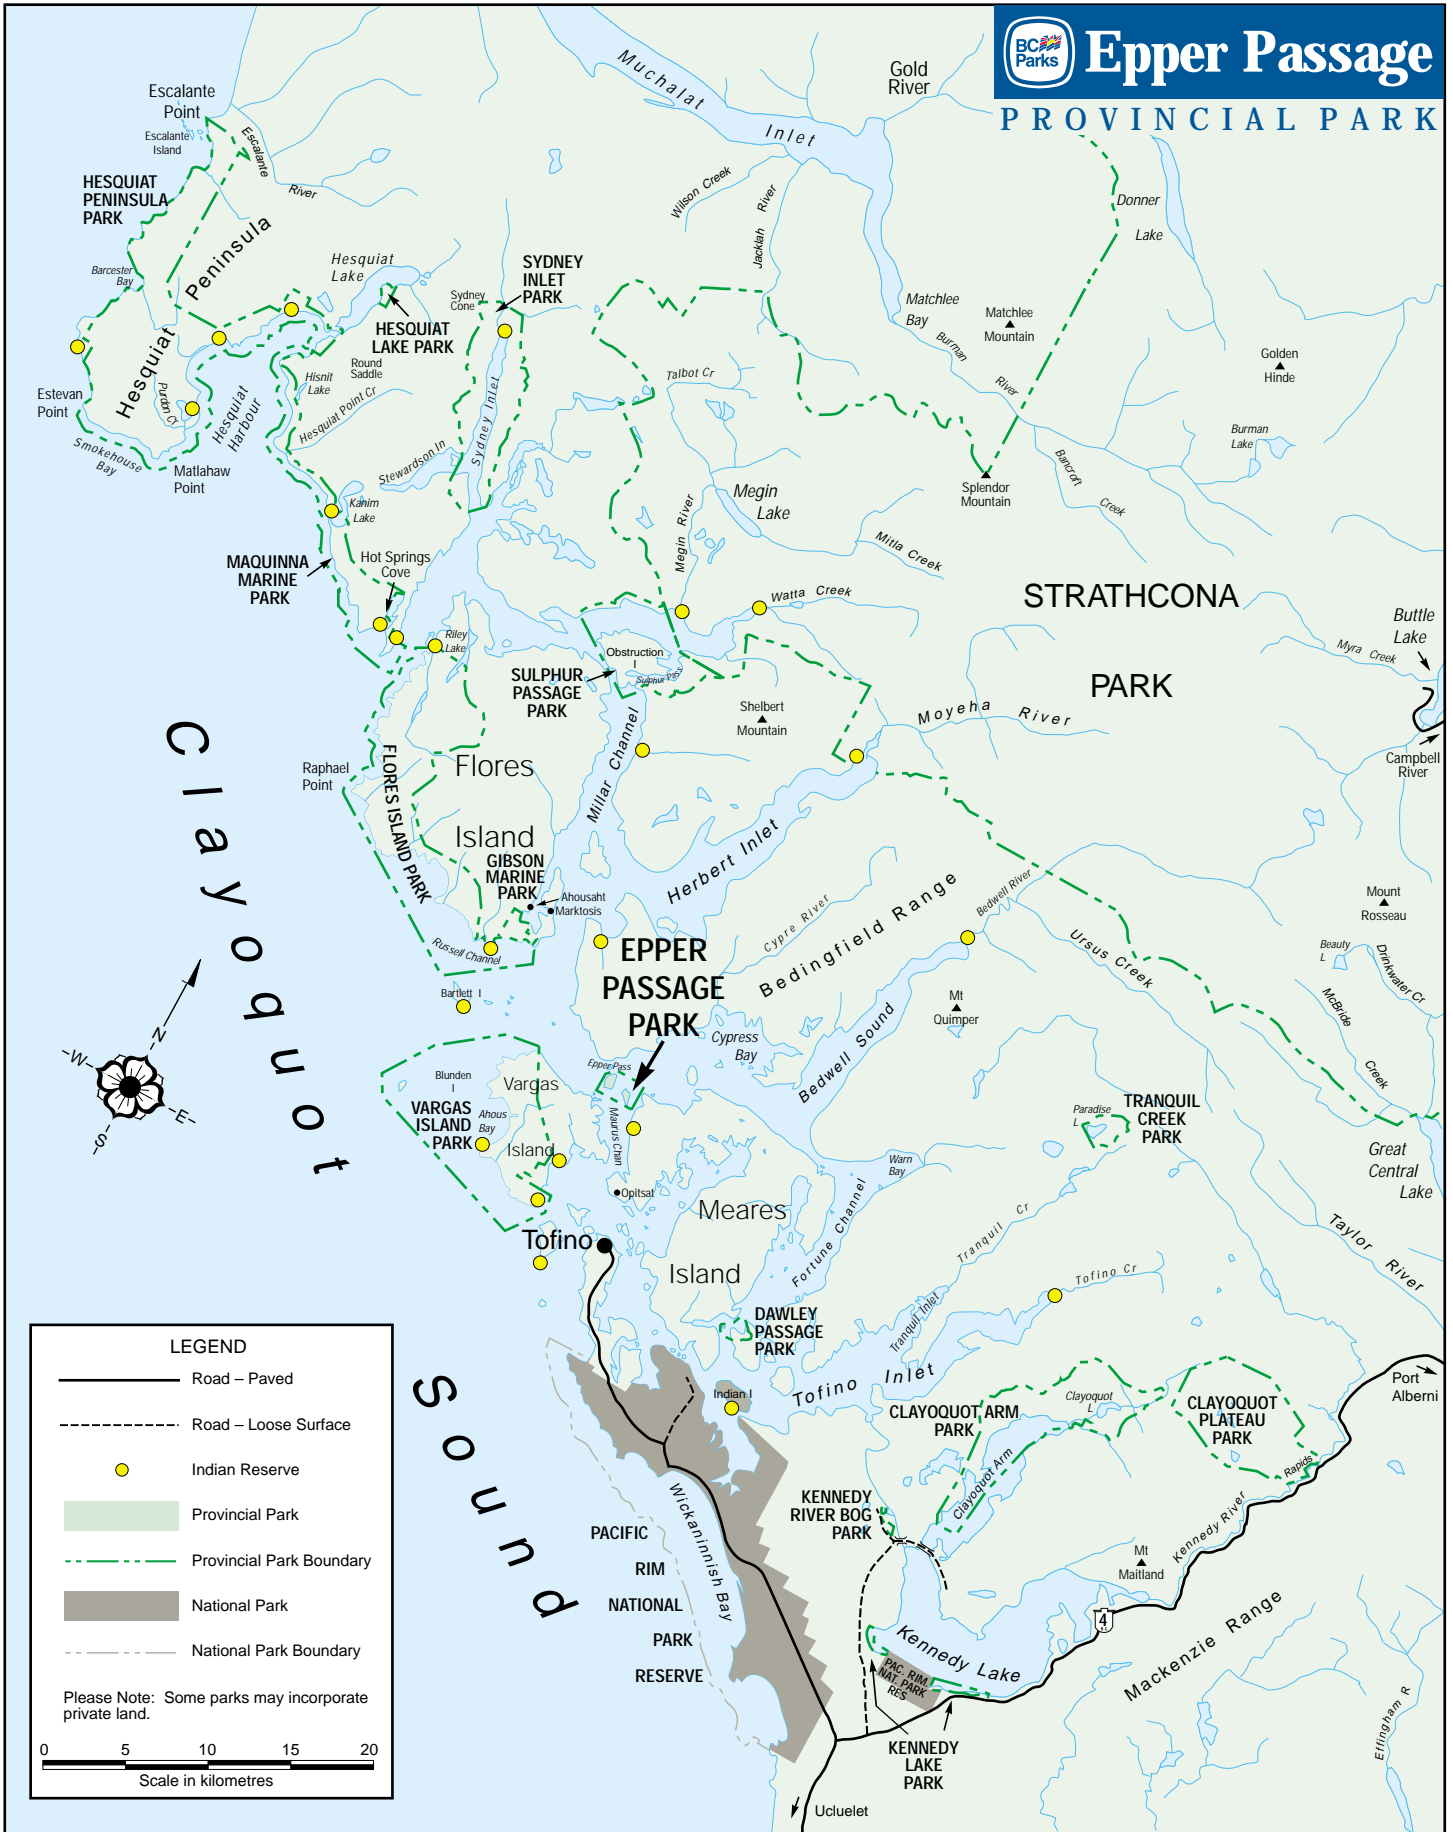

Epper Passage

PROVINCIAL PARK

Clayoquot Sound

Clayoquot Sound

STRATHCONA PARK

EPPER PASSAGE PARK

TRANQUIL CREEK PARK

DAWLEY PASSAGE PARK

CLAYOQUOT ARM PARK

CLAYOQUOT PLATEAU PARK

KENNEDY RIVER BOG PARK

KENNEDY LAKE PARK

HESQUIAT PENINSULA PARK

SYDNEY INLET PARK

HESQUIAT LAKE PARK

MAQUINNA MARINE PARK

SULPHUR PASSAGE PARK

FLORES ISLAND PARK

GIBSON MARINE PARK

VARGAS ISLAND PARK

TOFINO ISLAND

MEARES ISLAND

PACIFIC RIM NATIONAL PARK RESERVE

MACKENZIE RANGE

Muchalat Inlet

Sydney Inlet

Herbert Inlet

Tofino Inlet

Clayoquot Inlet

Kennedy Lake

Hesquiat Peninsula

Hesquiat Harbour

Flores Island

Gibson Island

Vargas Island

Tofino Island

Meares Island

Pacific Rim National Park Reserve

Kennedy Lake

Gold River

Wilson Creek

Wilson River

Matchlee Bay

Matchlee Mountain

Moya River

Bedwell River

Ursus Creek

Paradise L.

Fortune Channel

Clayoquot Arm

Kennedy River

Kennedy River

Escalante Point

Escalante Island

Barcester Bay

Estevan Point

Smokehouse Bay

Matlahaw Point

Round Saddle

Hesquiat Pt. Cr.

Hesquiat Harbour

Hot Springs Cove

Riley Lake

Raphael Point

Obstruction

Shelbert Mountain

Watta Creek

Barlett I.

Blunden

Abousah Bay

Opitsat

Indian I.

Wickaninnish Bay

Pacific Rim National Park Reserve

Kennedy Lake

Pacific Rim National Park Reserve

Kennedy Lake

Kennedy Lake

Kennedy Lake

Kennedy Lake

Kennedy Lake

Kennedy Lake

Kennedy Lake