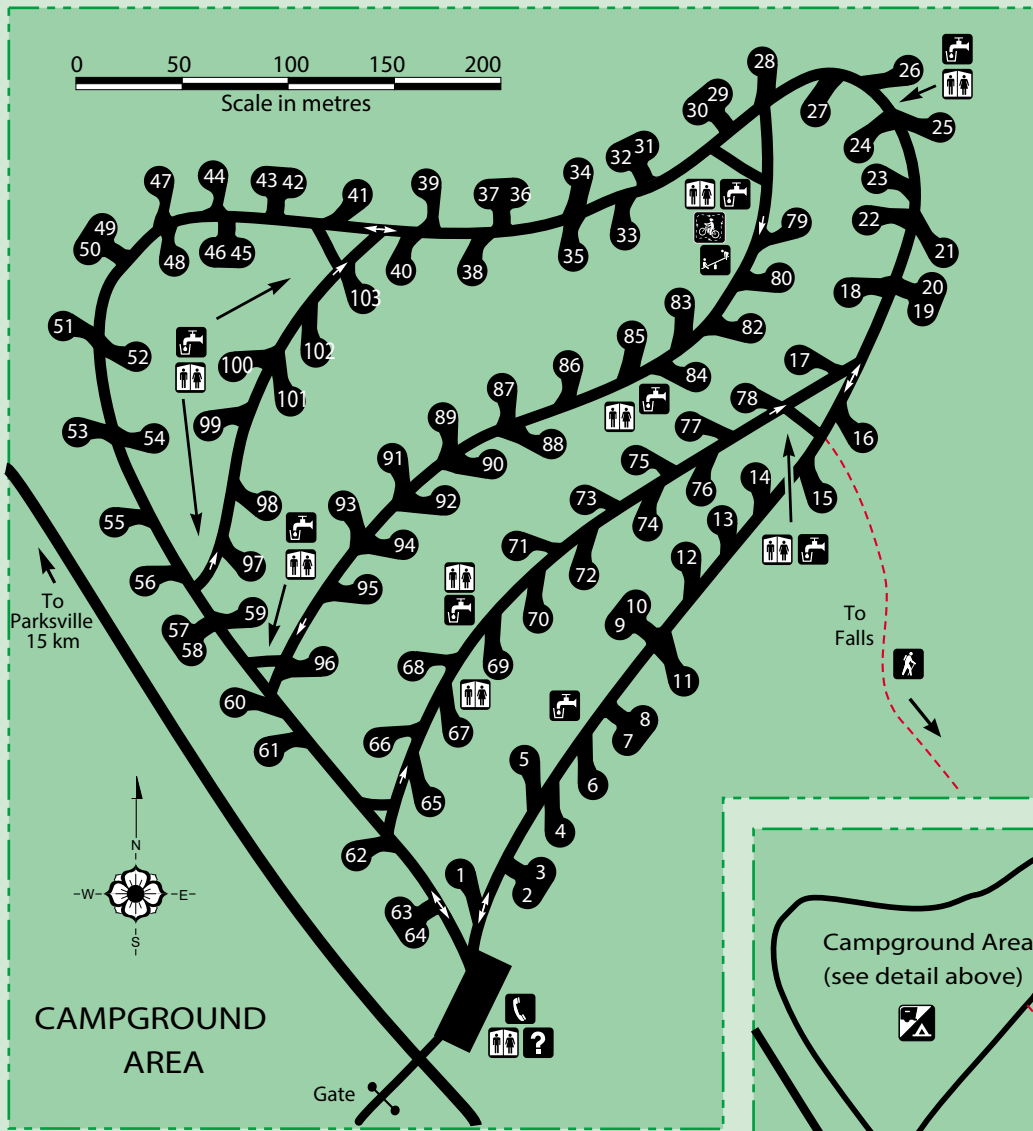

ENGLISHMAN RIVER FALLS PROVINCIAL PARK

CAMPGROUND AREA

LEGEND

- Parking
- Toilets
- Information
- Day-use Area
- Picnic Shelter
- Drinking Water
- Campground
- Playground
- Pay Phone
- Bicycle Playground

- Trail
- Road
- Park Boundary