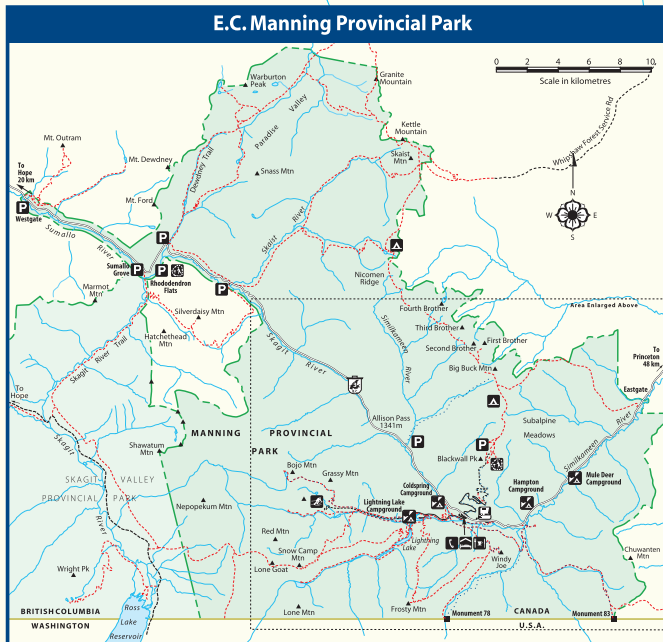

E C Manning Provincial Park

Legend	
Parking	Horses Allowed
Vehicle/Tent Camping	Downhill Skiing
Group Camping	Cross-country Skiing
Nature Trail	Canoeing
Horse/Wilderness Camp	Mountain Biking
Wilderness Camp	Backcountry Skiing
Sani-station	Hiking Trails
Picnic Area	Multi-use Trail
Meals	Road - Paved
Telephone	Road - Highway
Wheelchair Access	Road - Loose Surface
Accommodation	Park Boundary
Day Use Shelter	
View Point	