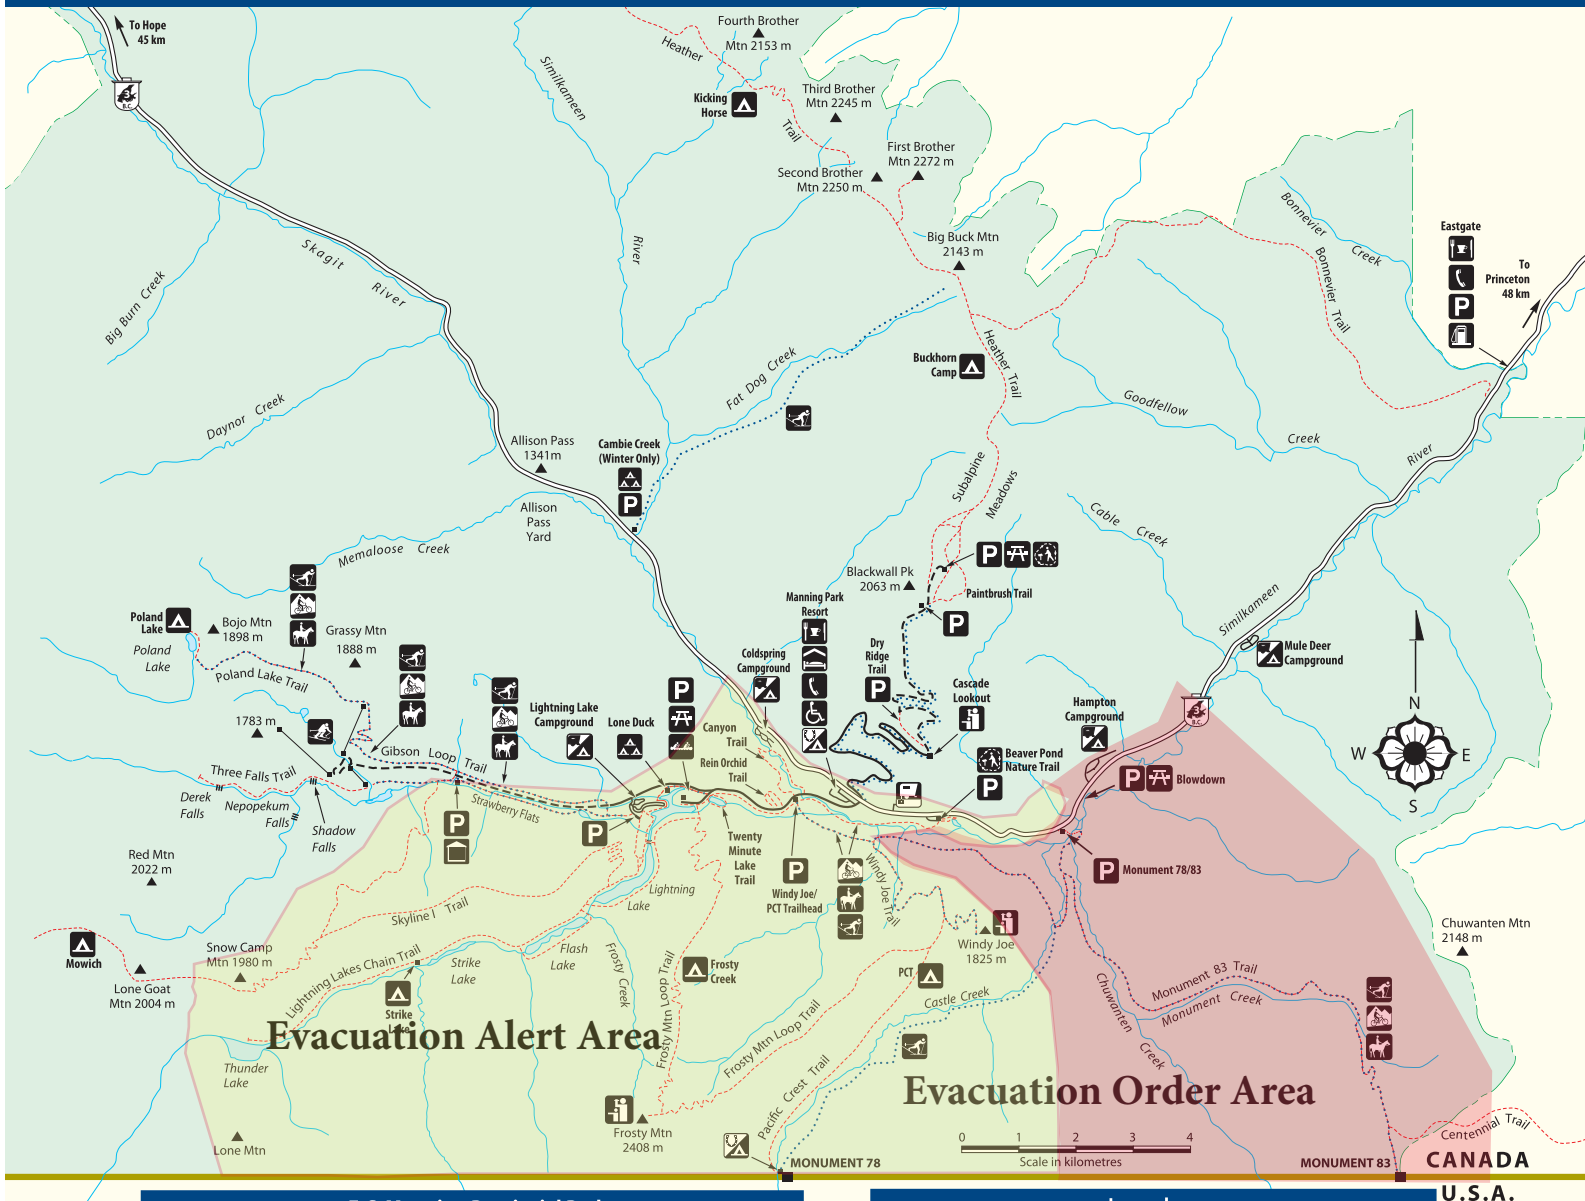

E C Manning Provincial Park

Legend	
Parking	Horses Allowed
Vehicle/Tent Camping	Downhill Skiing
Group Camping	Cross-country Skiing
Nature Trail	Canoeing
Horse/Wilderness Camp	Mountain Biking
Wilderness Camp	Backcountry Skiing
Sani-station	Hiking Trails
Picnic Area	Multi-use Trail
Meals	Road - Paved
Telephone	Road - Highway
Wheelchair Access	Road - Loose Surface
Accommodation	Park Boundary
Day Use Shelter	
View Point	