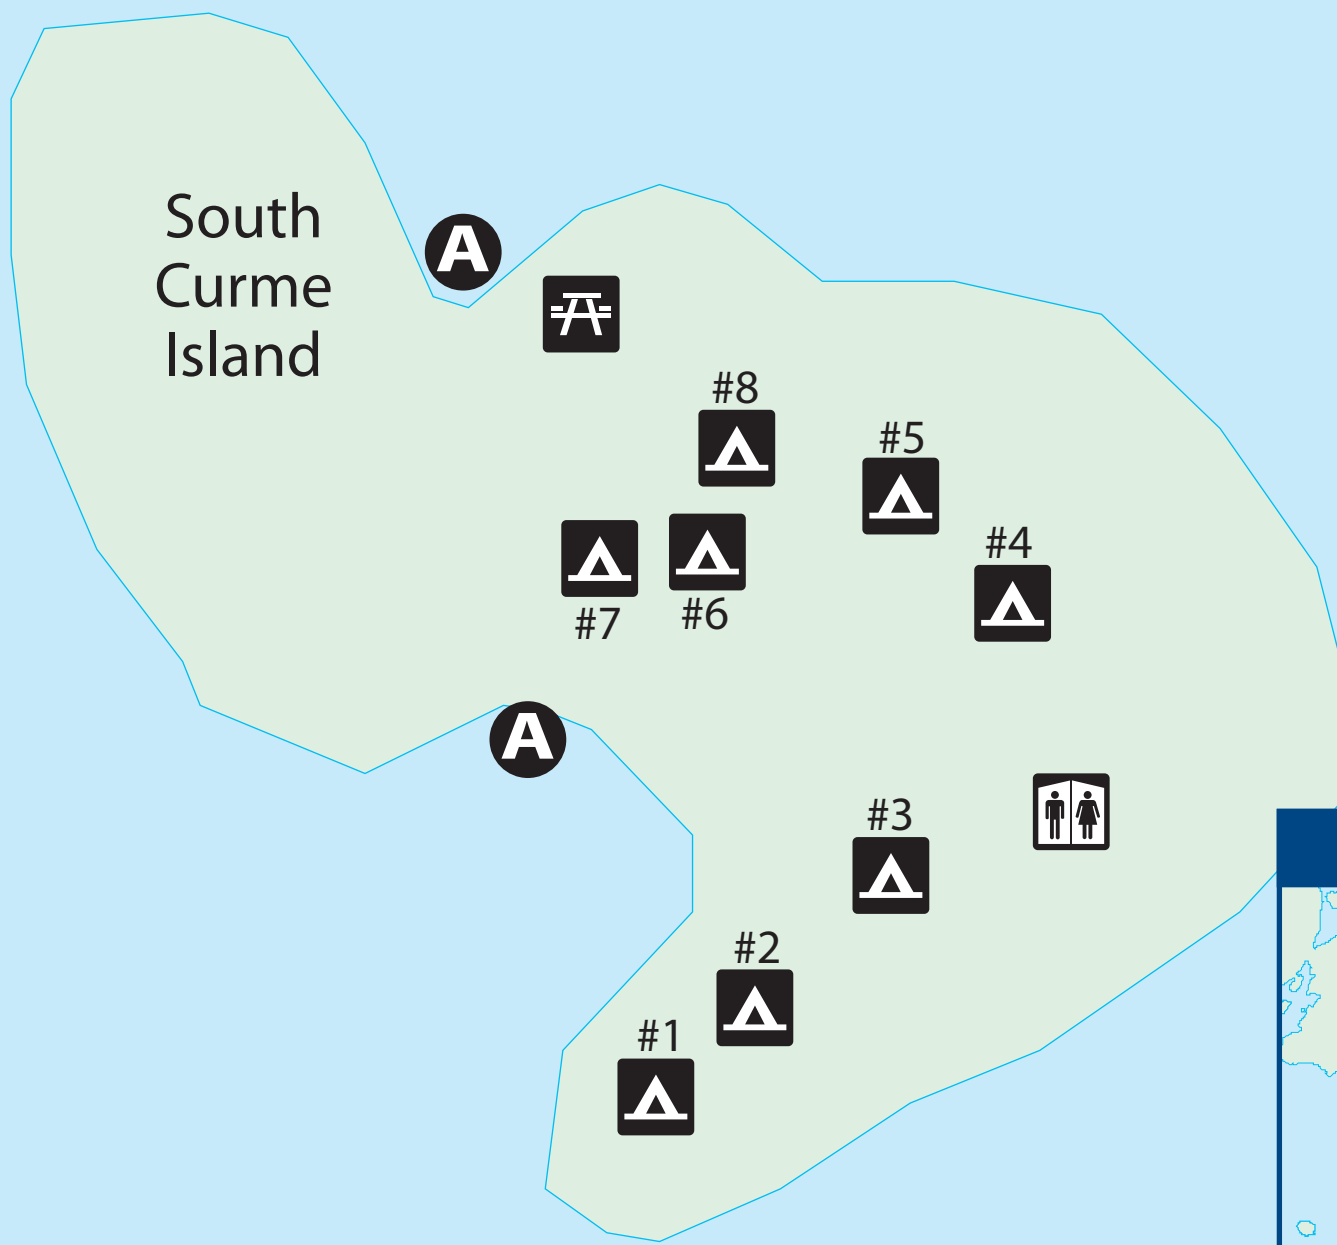

South Curme Island - k^wakθayis mux^wεt

Islands Gathered Together

Designated Campsites

Desolation Sound

LEGEND

- Tent Pads
- Picnic Area
- Outhouse
- Access Point