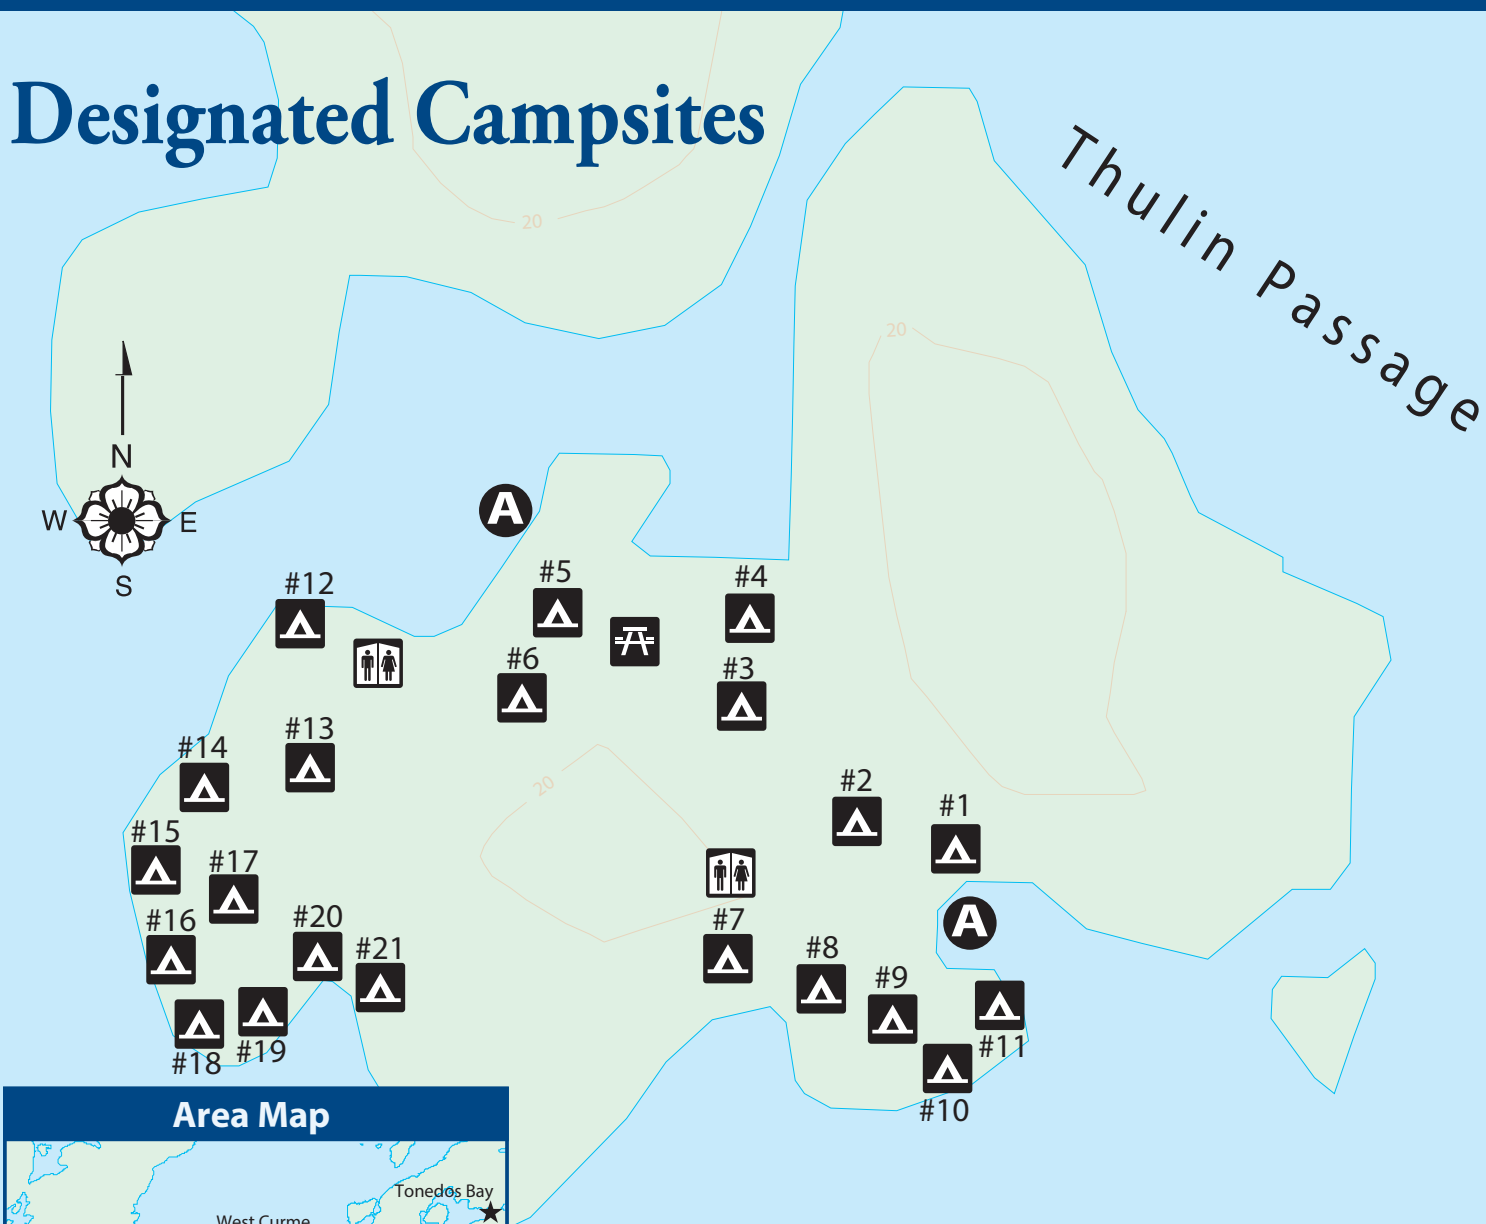

North Copeland Island - k^wʊk^wʊkθays

Designated Campsites

Area Map

LEGEND

-  Tent Pads
-  Picnic Area
-  Outhouse
-  Access Point

Salish Sea
(Strait of Georgia)