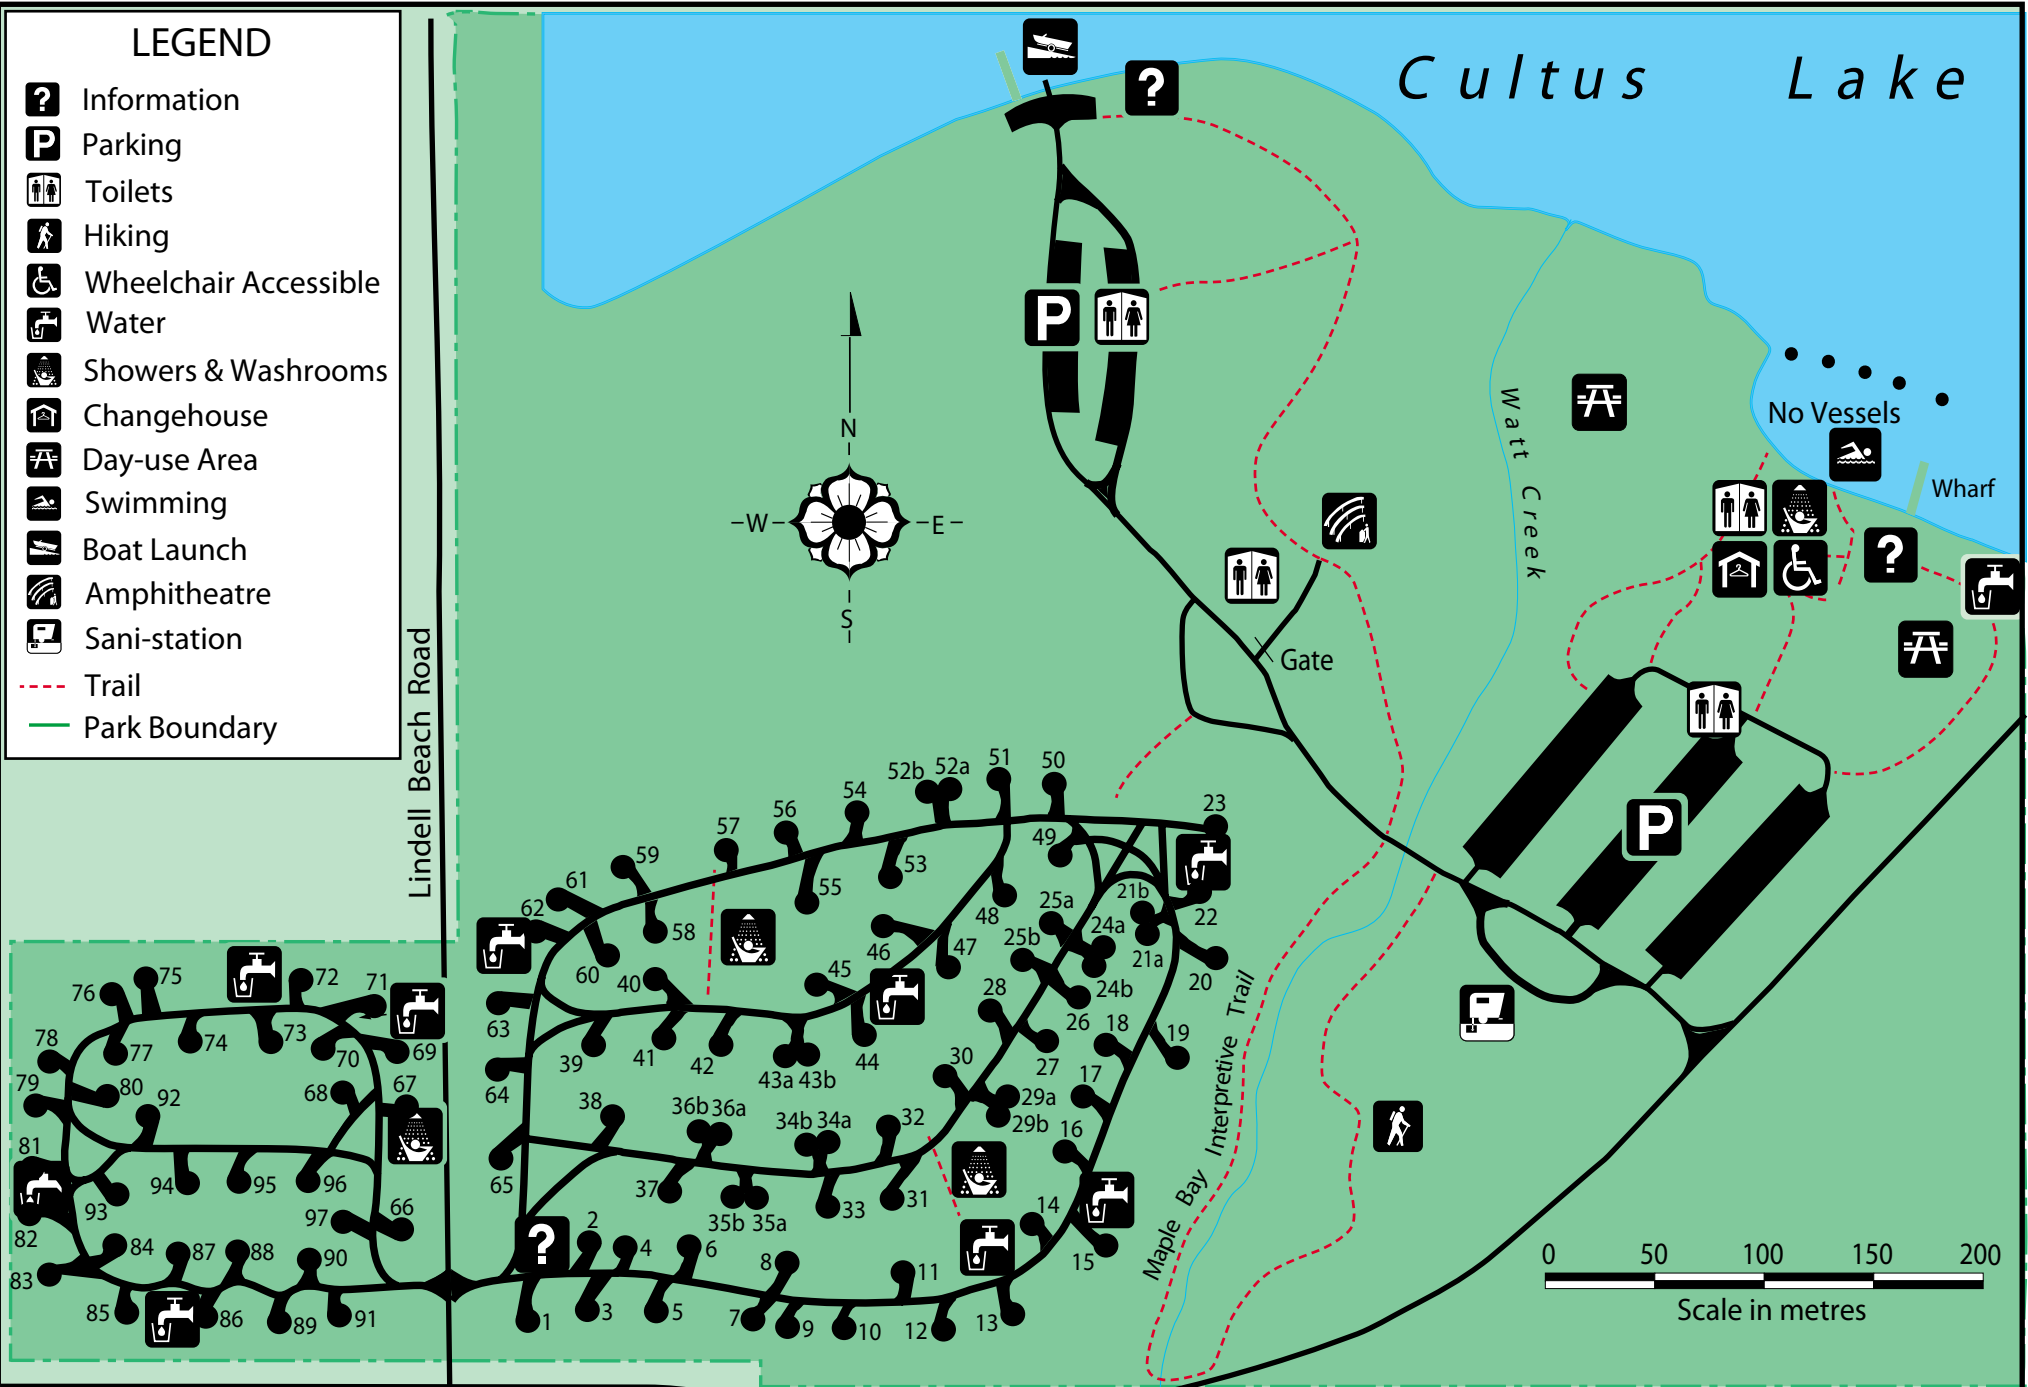

LEGEND

- Information
- Parking
- Toilets
- Hiking
- Wheelchair Accessible
- Water
- Showers & Washrooms
- Changehouse
- Day-use Area
- Swimming
- Boat Launch
- Amphitheatre
- Sani-station
- Trail
- Park Boundary

Cultus Lake

No Vessels
Wharf

Watti Creek

Gate

Maple Bay Interpretive Trail

Lindell Beach Road

Columbia Valley Highway

International Ridge Provincial Park

CULTUS LAKE
PROVINCIAL PARK
Maple Bay Campground