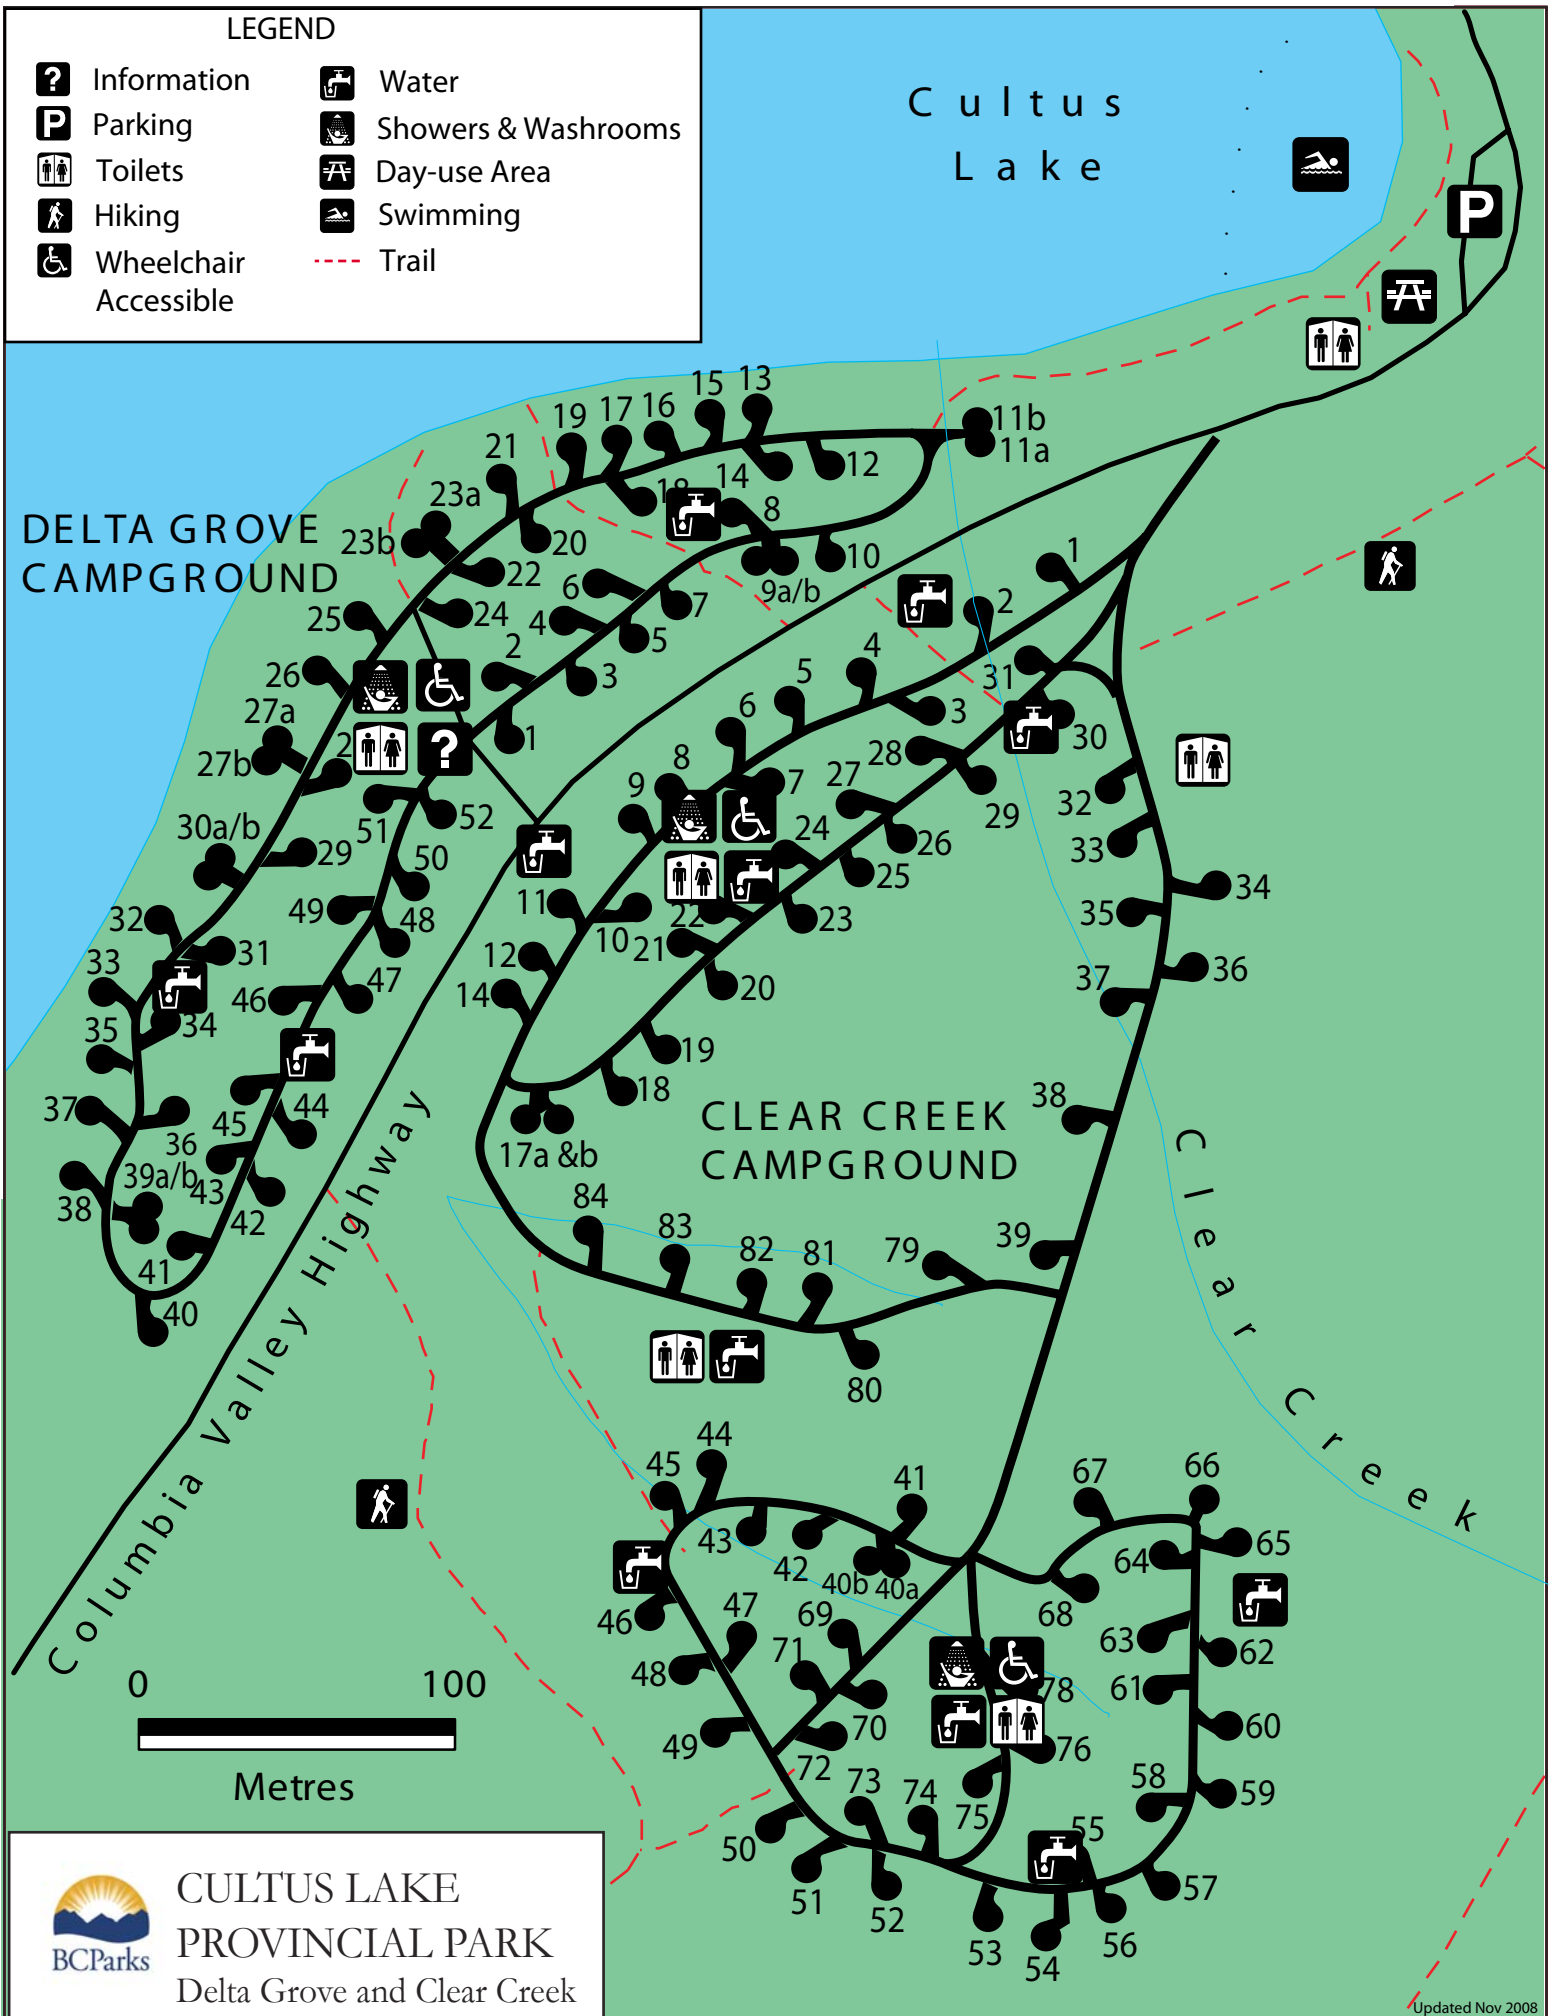

LEGEND

- | | |
|-----------------------|---------------------|
| Information | Water |
| Parking | Showers & Washrooms |
| Toilets | Day-use Area |
| Hiking | Swimming |
| Wheelchair Accessible | Trail |

CULTUS LAKE
PROVINCIAL PARK
Delta Grove and Clear Creek