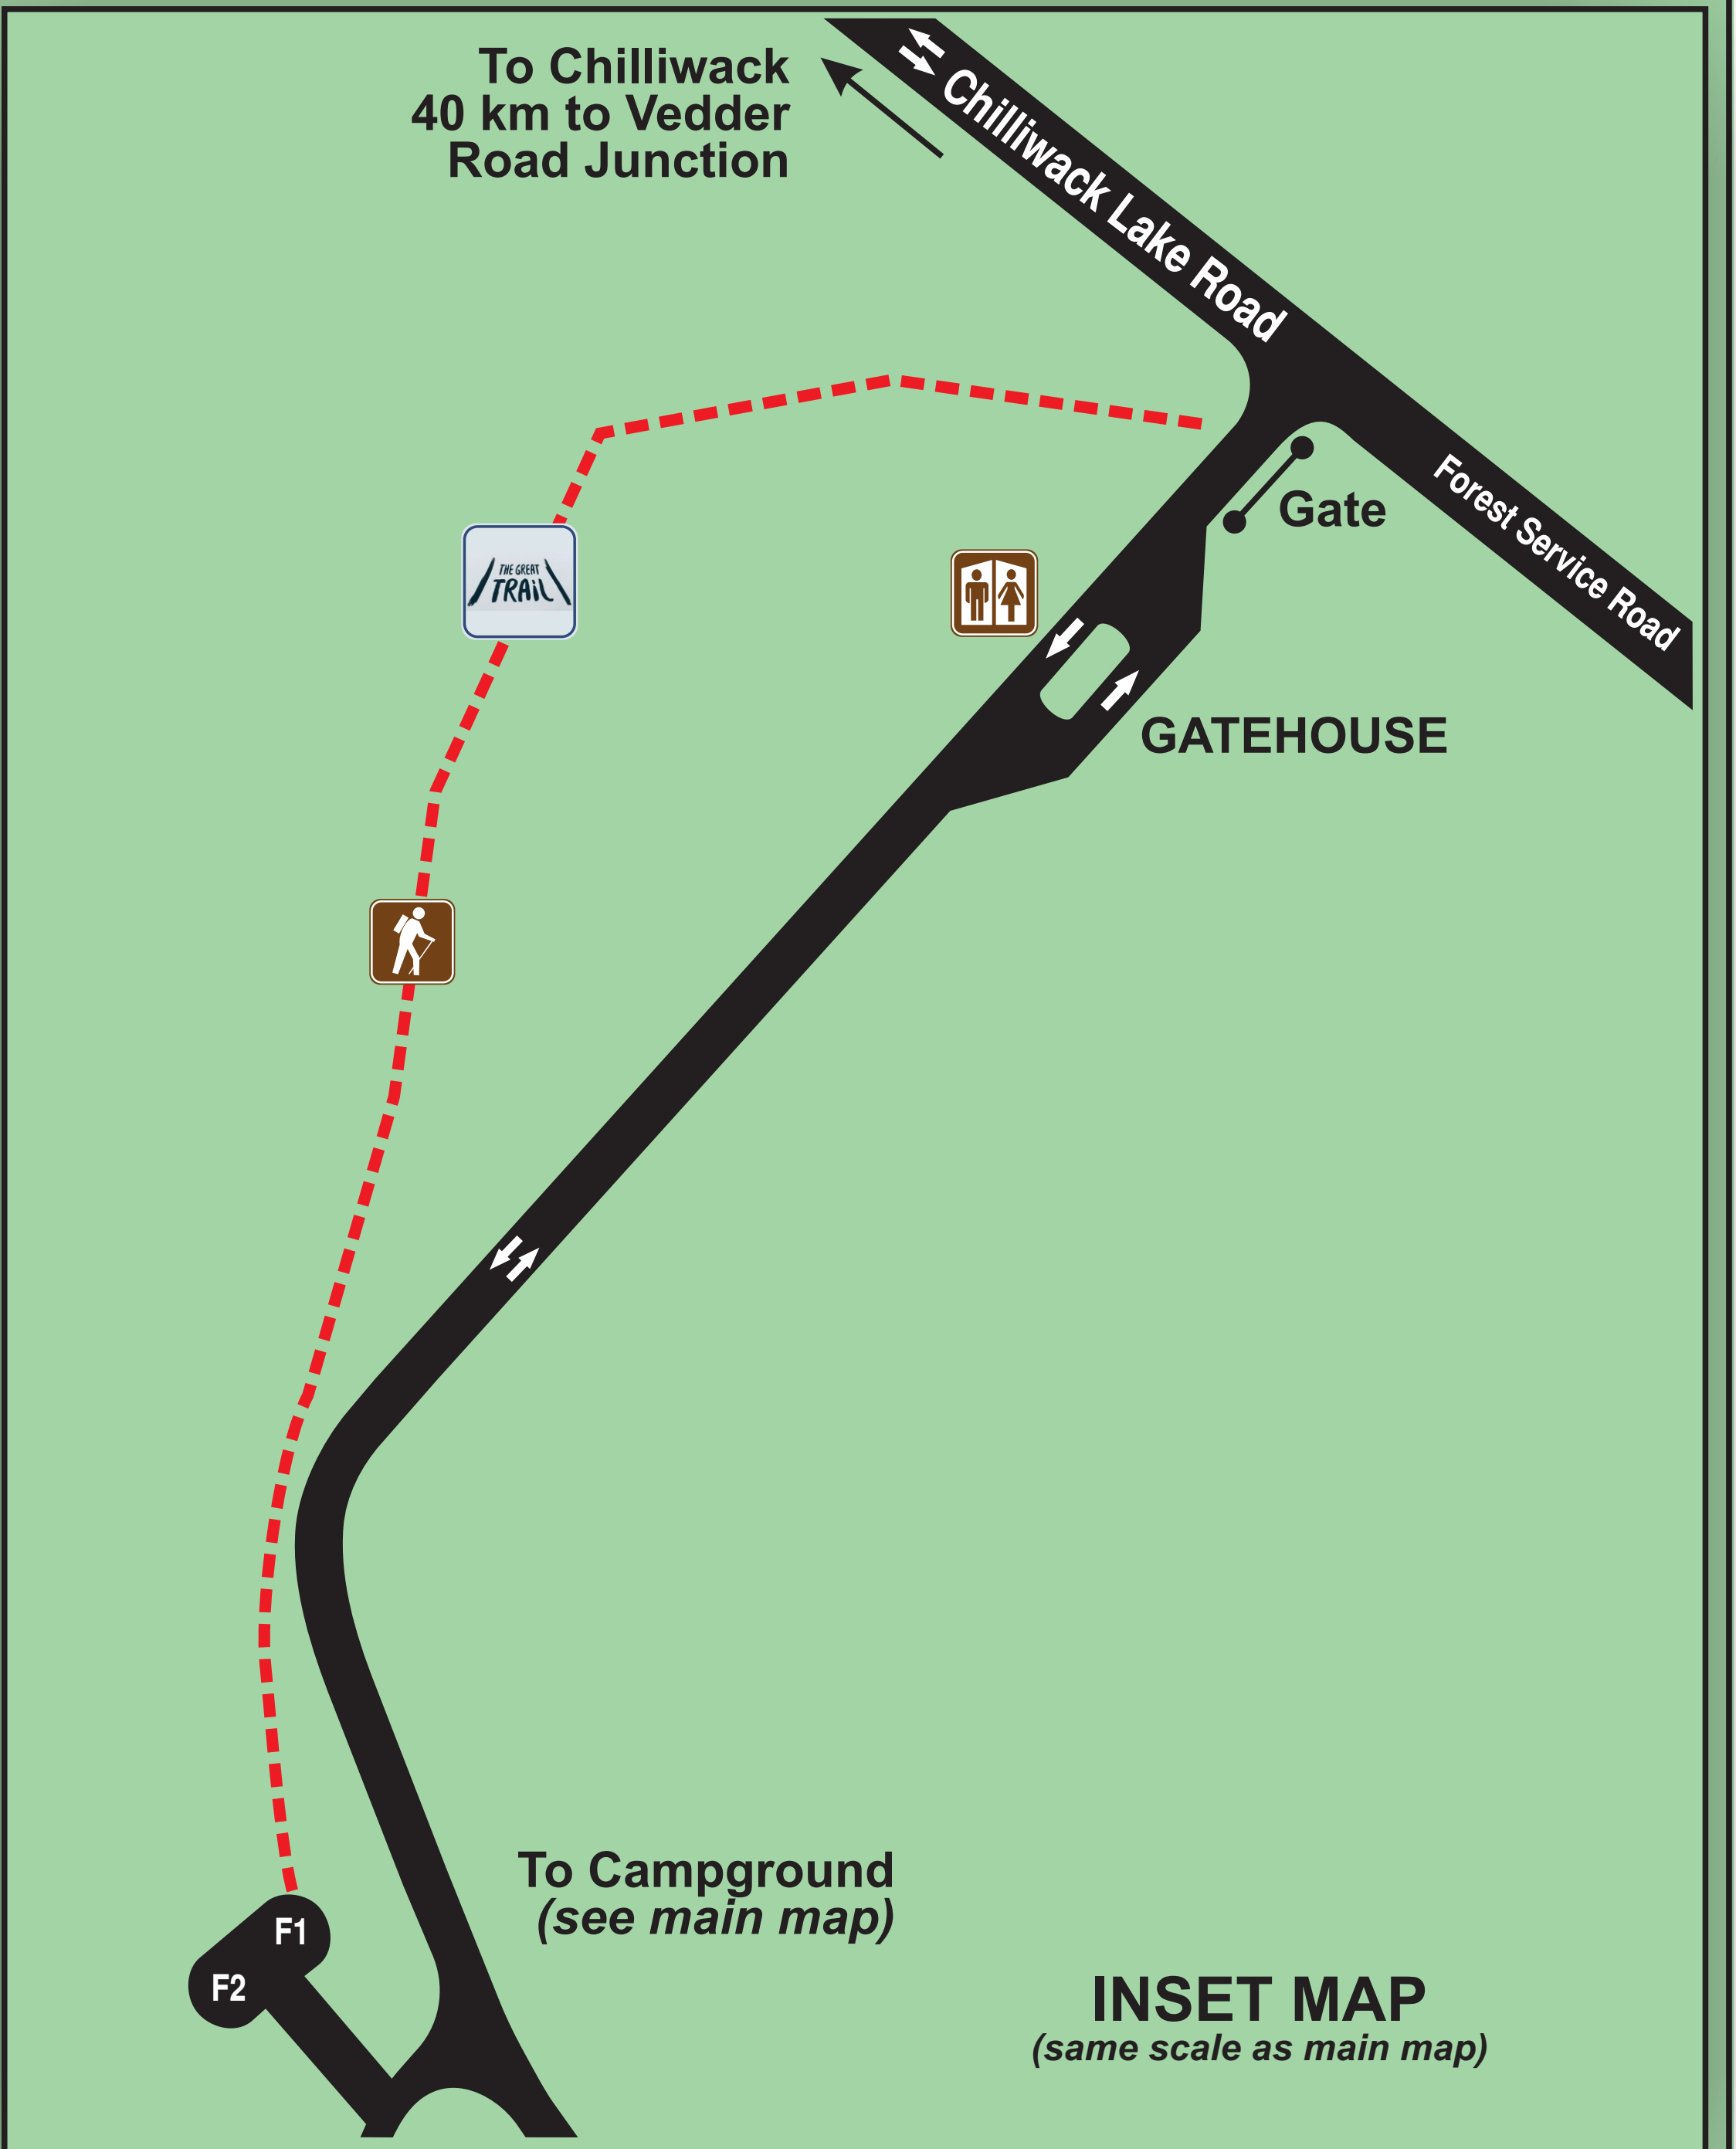

LEGEND

-  Tent/Vehicle Camping
-  Water Tap
-  Toilets
-  Hiking Trail
-  RV Sani-Station
-  Information Kiosk
-  Parking
-  Boat Launch
-  Beach Area
-  Water-Skiing
-  Fishing
-  Canoeing

FLORA LOOP
(Sites F1 - F33)

RADIUM LOOP
(Sites R1 - R60)

LINDEMAN LOOP
(Sites L1 - L23)

GREENDROP LOOP
(Sites G1 - G18)

PALEFACE LOOP
(Sites P1 - P48)

 2019

 **CHILLIWACK LAKE
PROVINCIAL PARK**
Campgrounds Map

**Chilliwack
Lake**