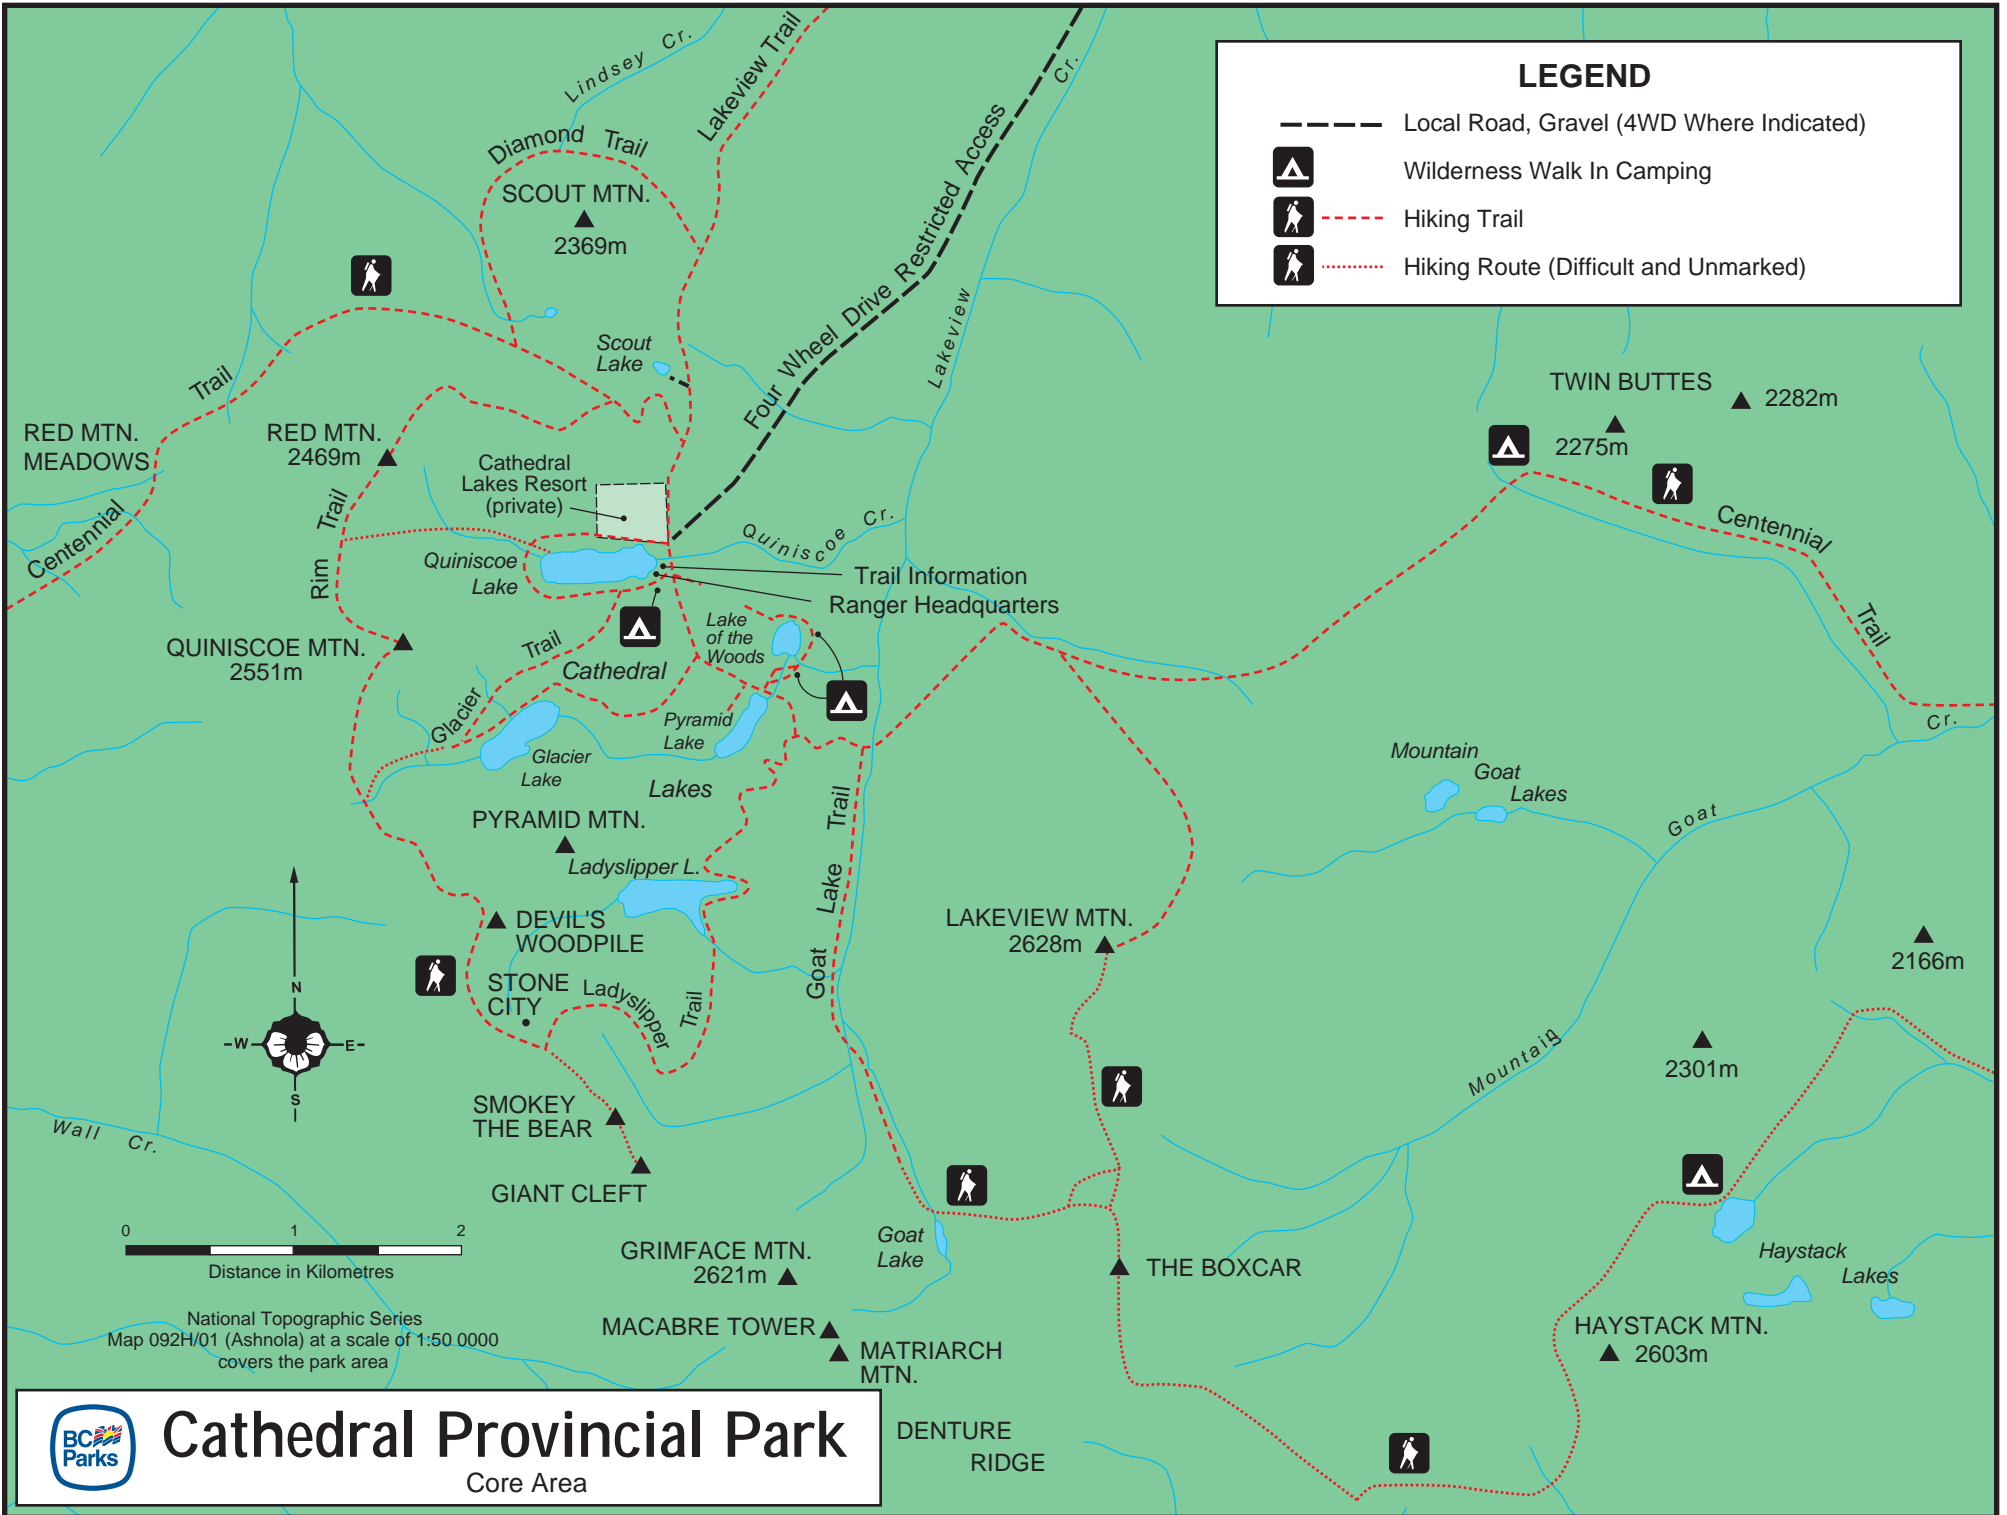

LEGEND

-  Local Road, Gravel (4WD Where Indicated)
-  Wilderness Walk In Camping
-  Hiking Trail
-  Hiking Route (Difficult and Unmarked)

National Topographic Series
Map 092H/01 (Ashnola) at a scale of 1:50 0000
covers the park area

Cathedral Provincial Park

Core Area

DENTURE RIDGE