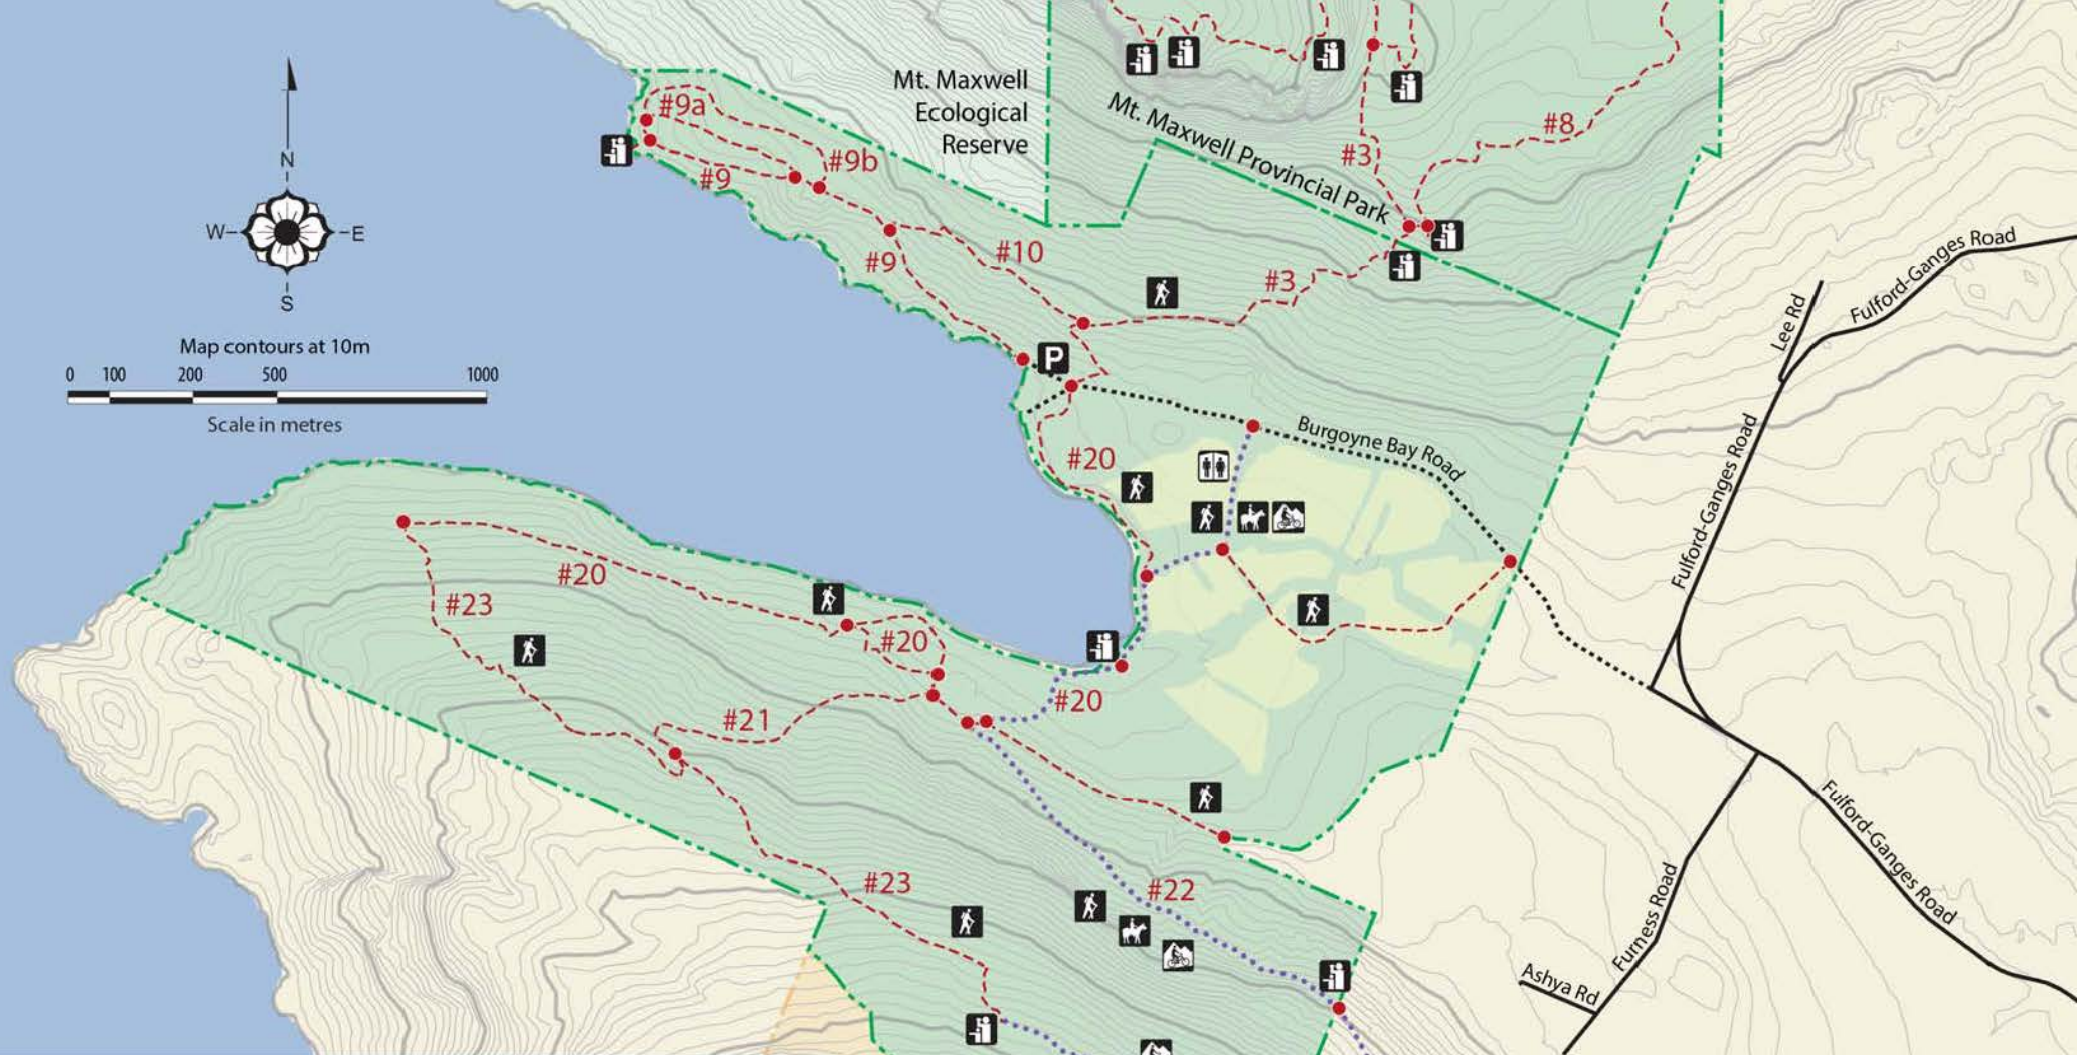

Map contours at 10m  
0 100 200 500 1000  
Scale in metres

BRITISH COLUMBIA BC Parks

# Burgoyne Bay Provincial Park (Xwaaqw'um)

## LEGEND

- |  |                     |  |                 |
|--|---------------------|--|-----------------|
|  | Viewpoint           |  | Road (Paved)    |
|  | Parking             |  | Road (Gravel)   |
|  | Pit Toilet          |  | Park Boundary   |
|  | Hiking              |  | Hiking Trail    |
|  | Multi-use           |  | Multi-use Trail |
|  | Trail Map Locations |  |                 |

Mill Farm Regional Park Reserve