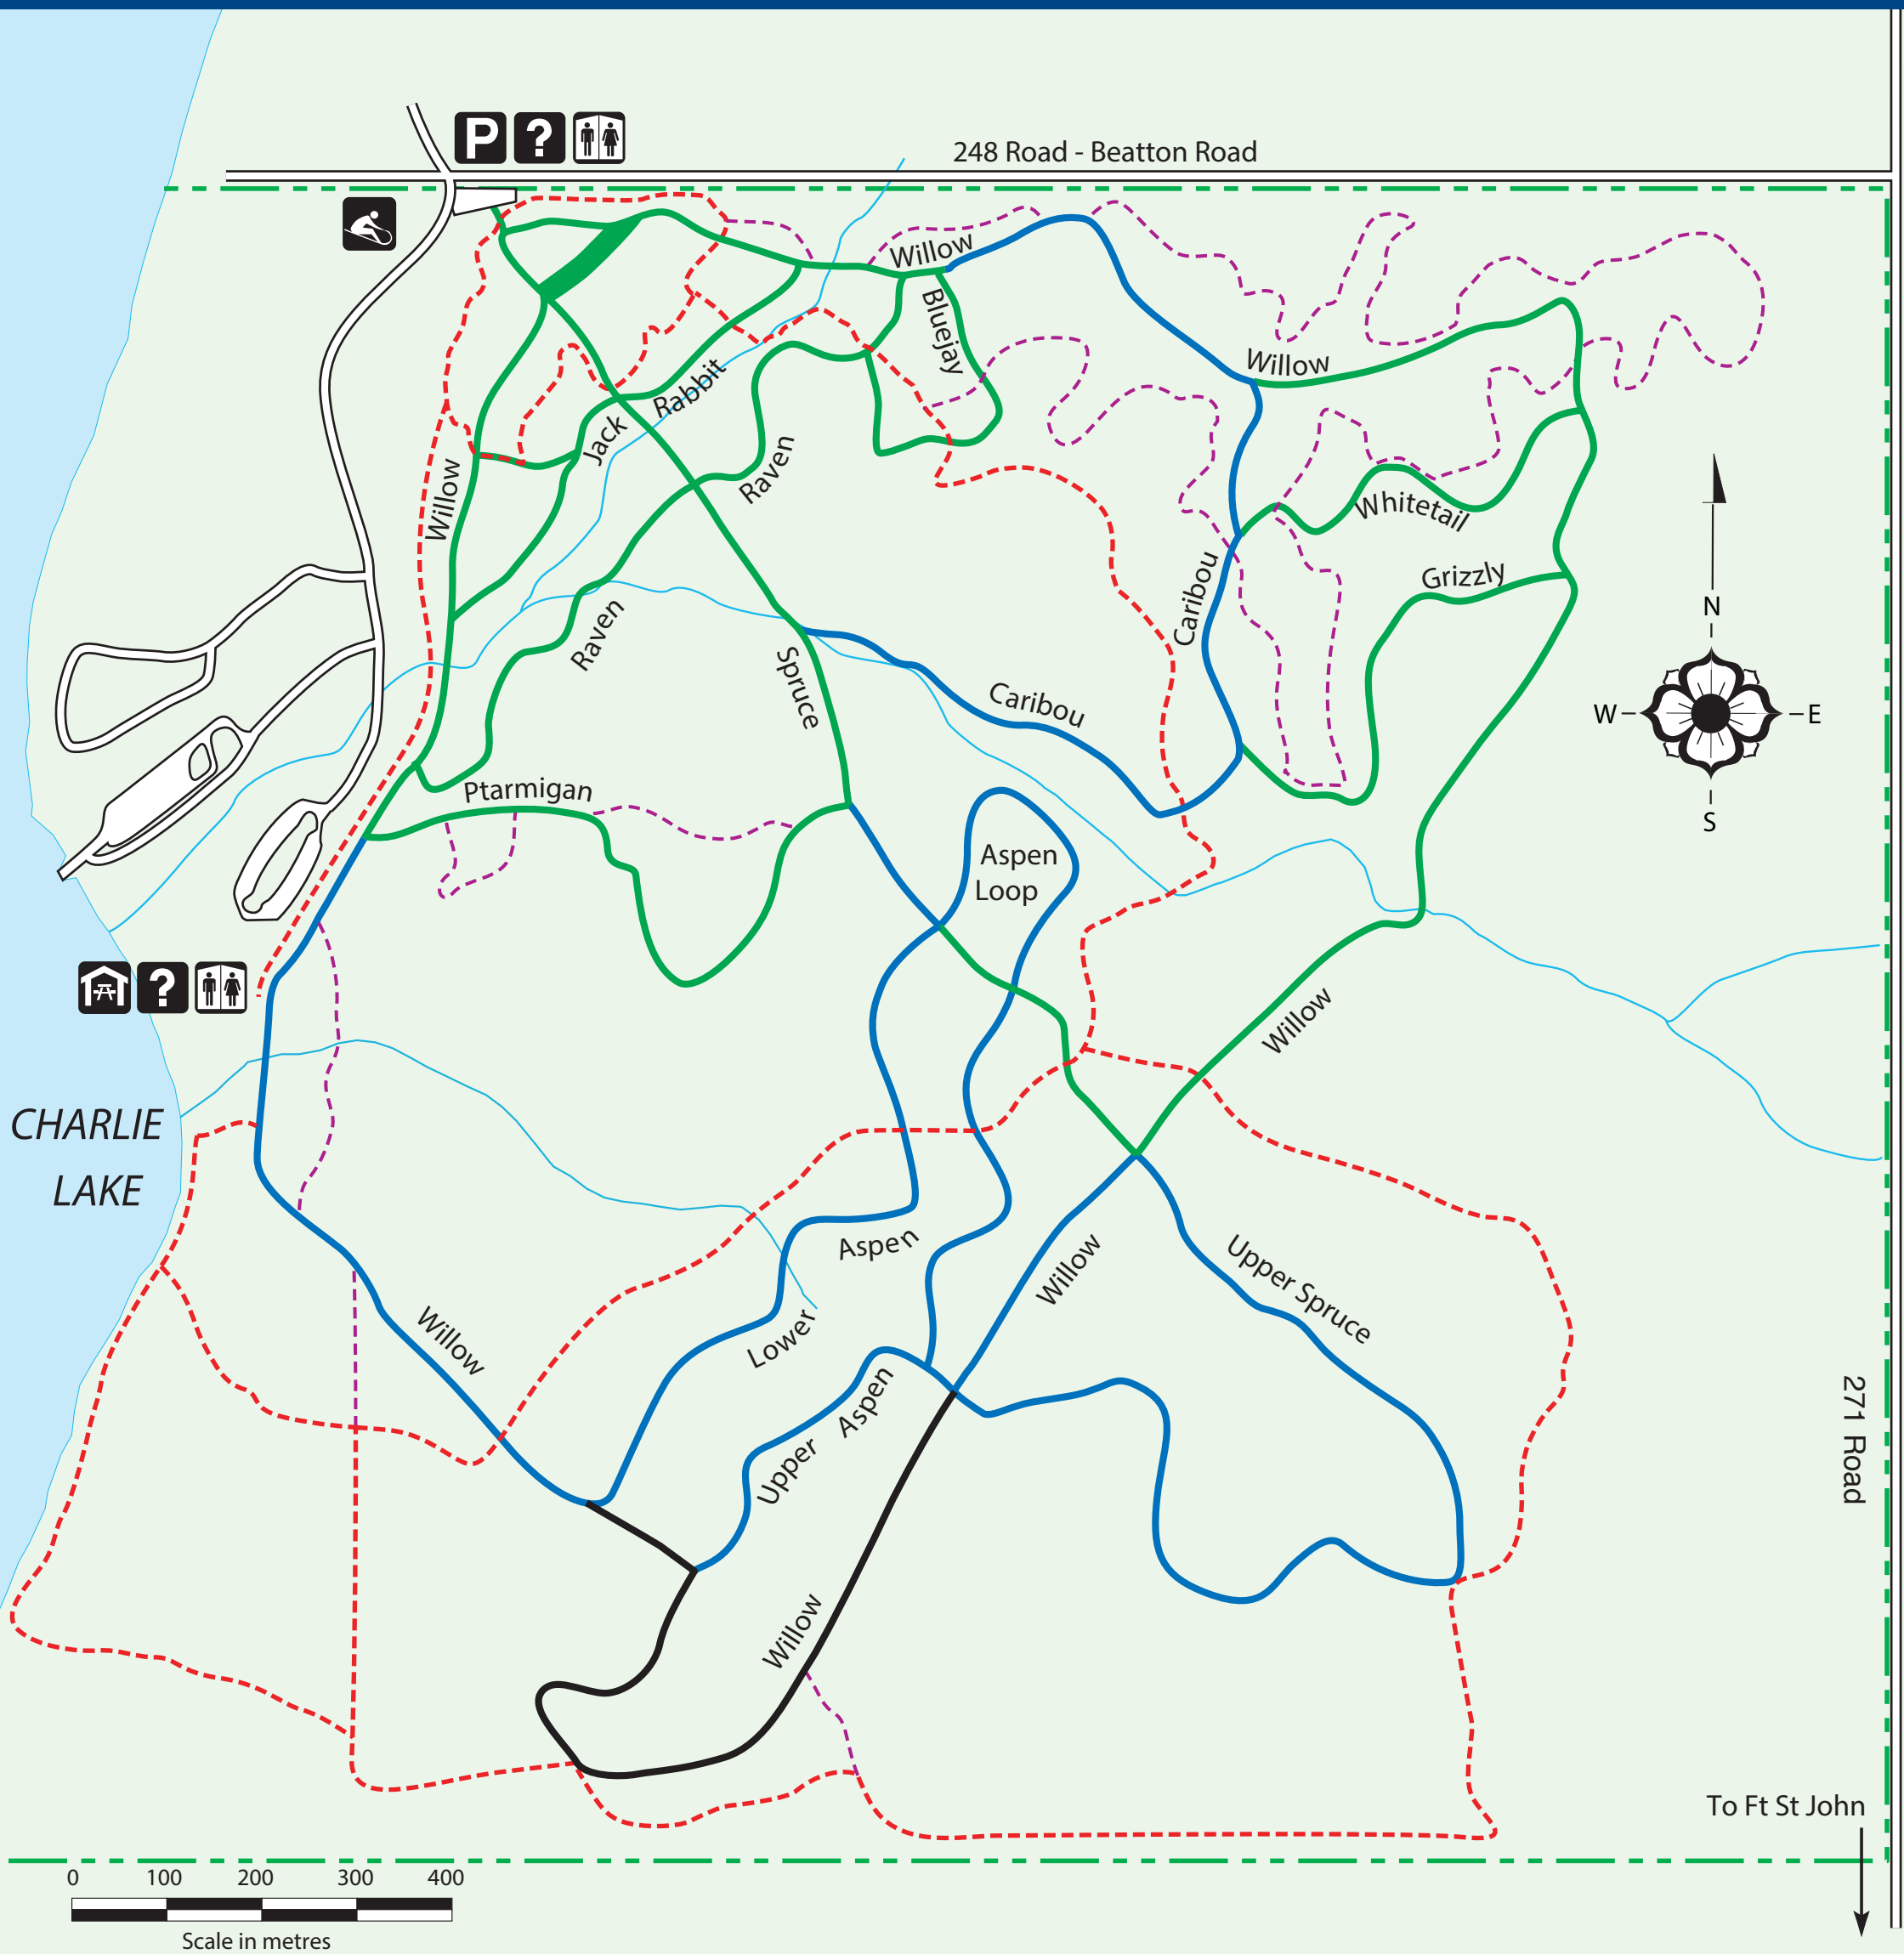

Beaton Park Ski Trails

Legend

- | | | | |
|---|----------------|--|------------------------------------|
|  | Parking |  | Trail Difficulty: Easy |
|  | Toilets |  | Trail Difficulty: Medium |
|  | Information |  | Trail Difficulty: Hard |
|  | Picnic Shelter | | Trail: Snowshoeing/Mountain Biking |
|  | Tobogganing | | Trail: Mountain Biking only |
| | | | Park Boundary |