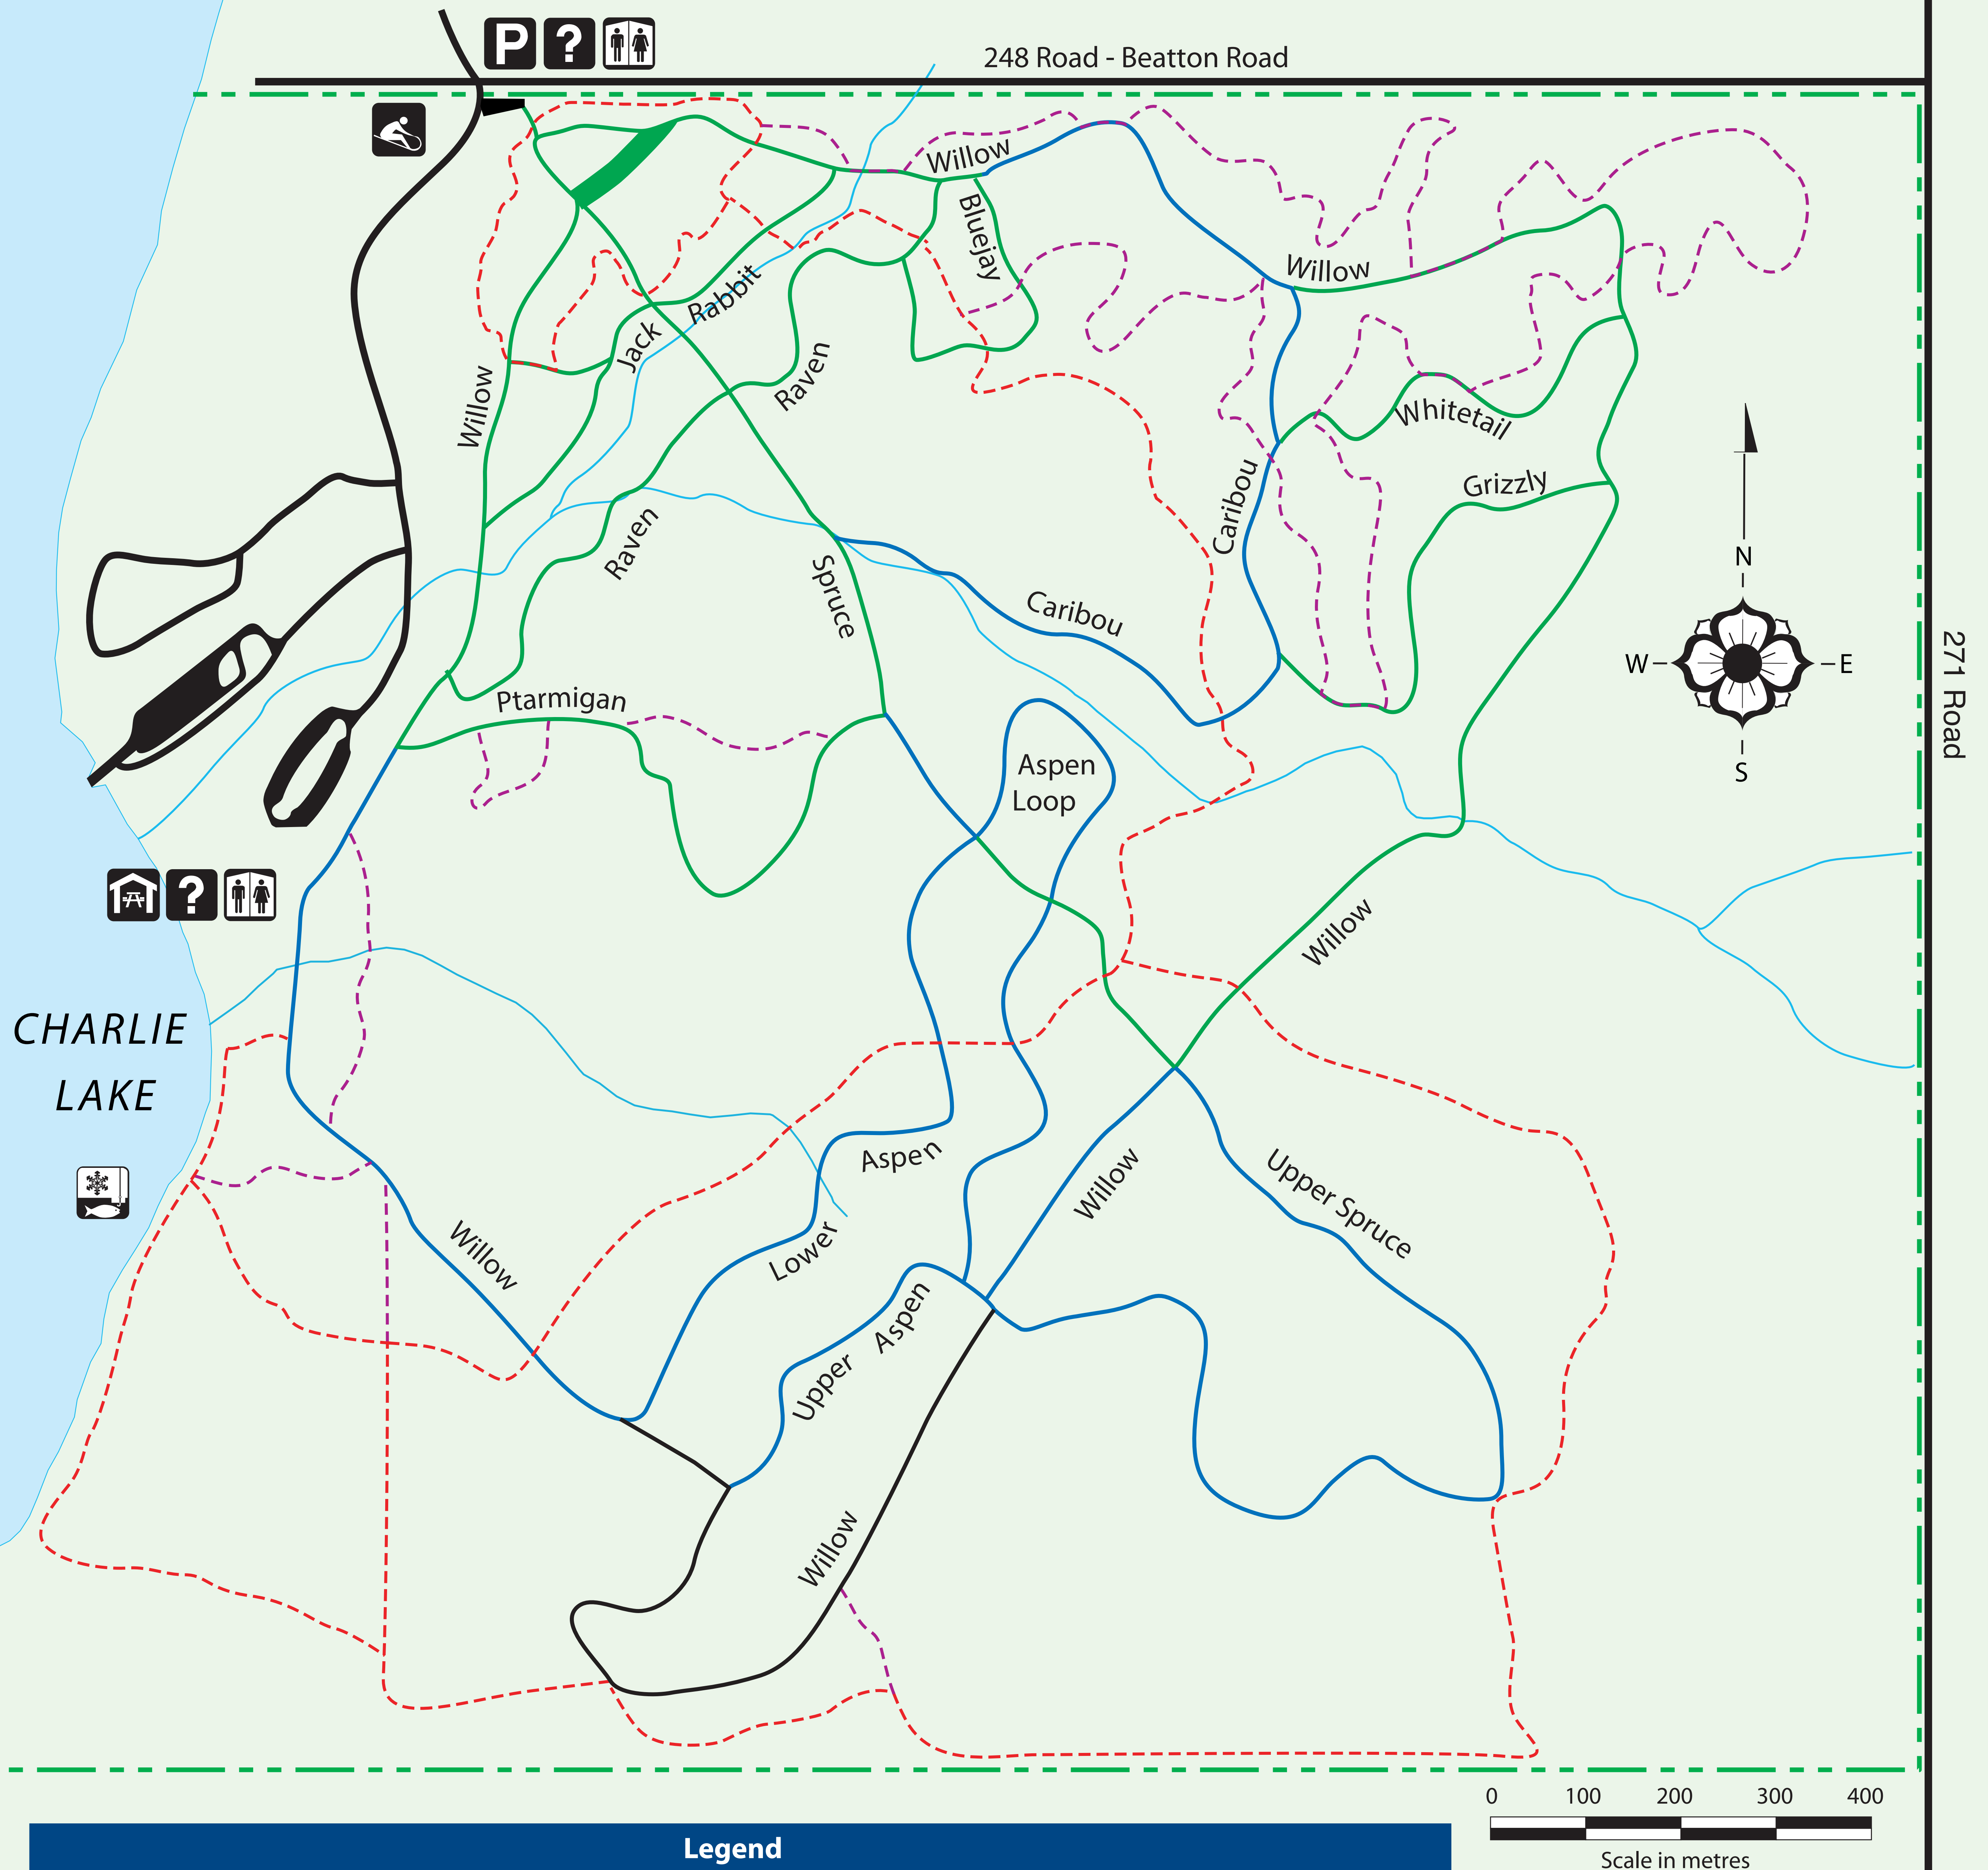

Beaton Provincial Park

Cross Country Ski Trails

Legend

- | | | |
|----------------|-------------|------------------------------------|
| Parking | Ice Fishing | Trail Difficulty: Easy |
| Toilets | Tobogganing | Trail Difficulty: Medium |
| Information | | Trail Difficulty: Hard |
| Picnic Shelter | | Trail: Snowshoeing/Mountain Biking |
| | | Trail: Mountain Biking only |
| | | Park Boundary |

To Hwy 97 ↓