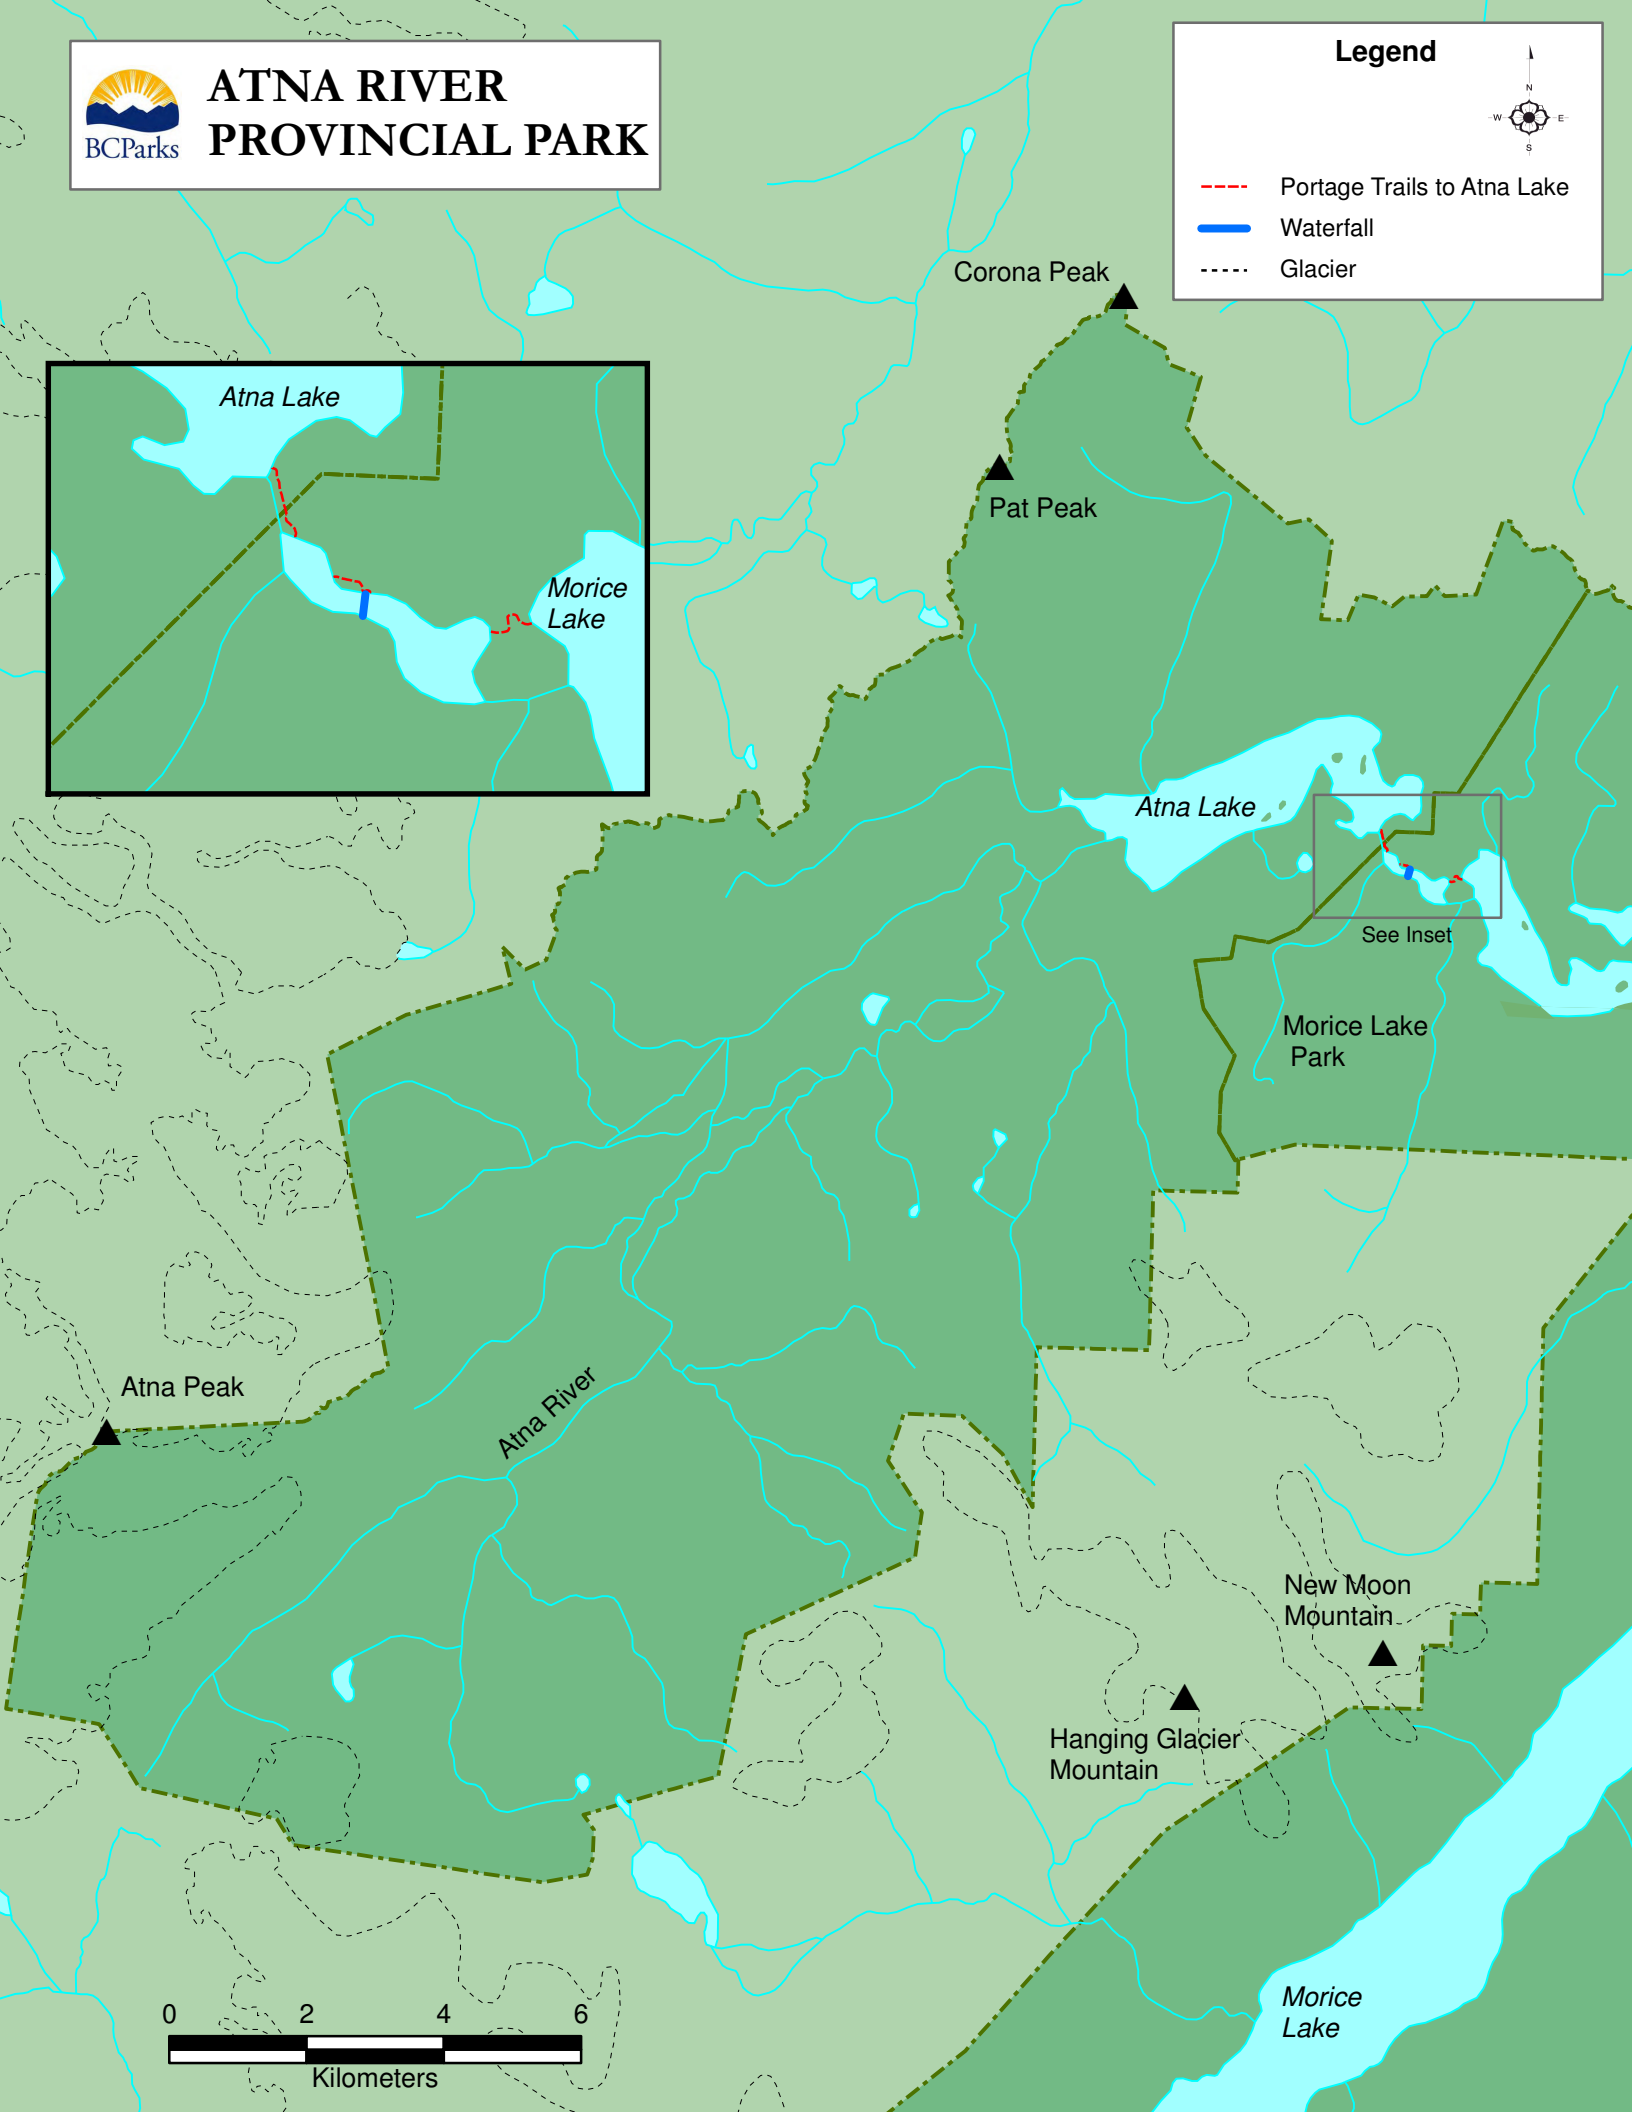

ATNA RIVER PROVINCIAL PARK

Legend

- - - Portage Trails to Atna Lake
- Waterfall
- Glacier

See Inset

Morice Lake Park

New Moon Mountain

Hanging Glacier Mountain

Morice Lake

Atna Peak

Atna River

Atna Lake

Morice Lake

Pat Peak

Corona Peak

Atna Lake