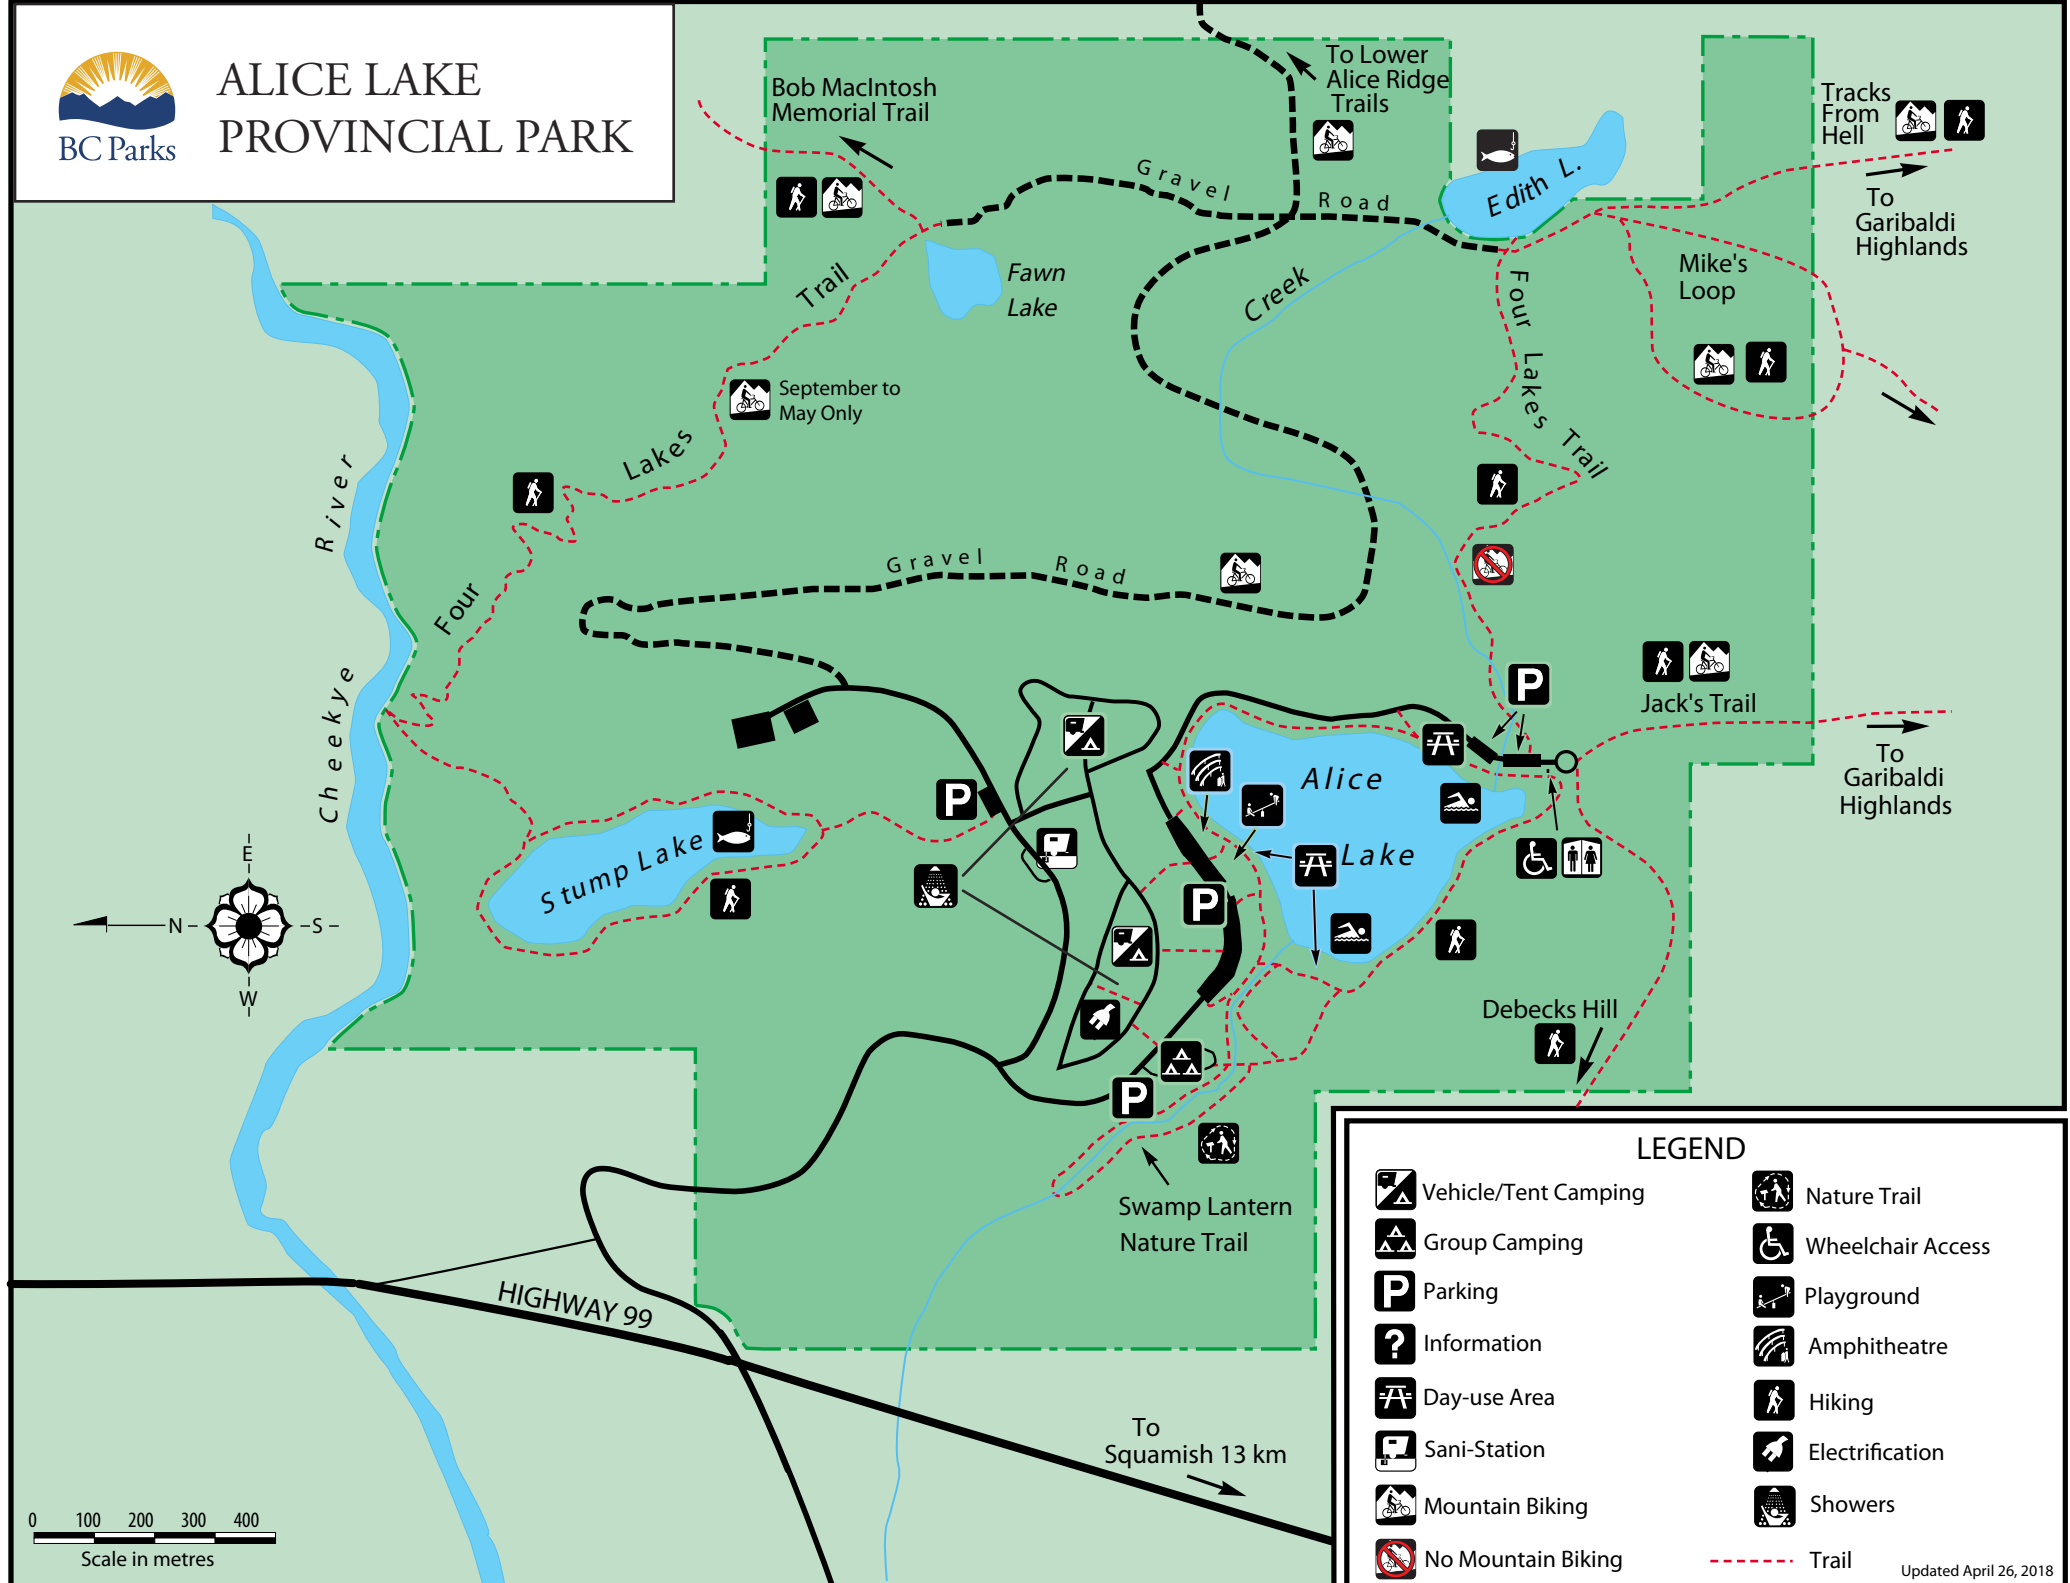

# ALICE LAKE PROVINCIAL PARK

**LEGEND**

	Vehicle/Tent Camping		Nature Trail
	Group Camping		Wheelchair Access
	Parking		Playground
	Information		Amphitheatre
	Day-use Area		Hiking
	Sani-Station		Electrification
	Mountain Biking		Showers
	No Mountain Biking		Trail