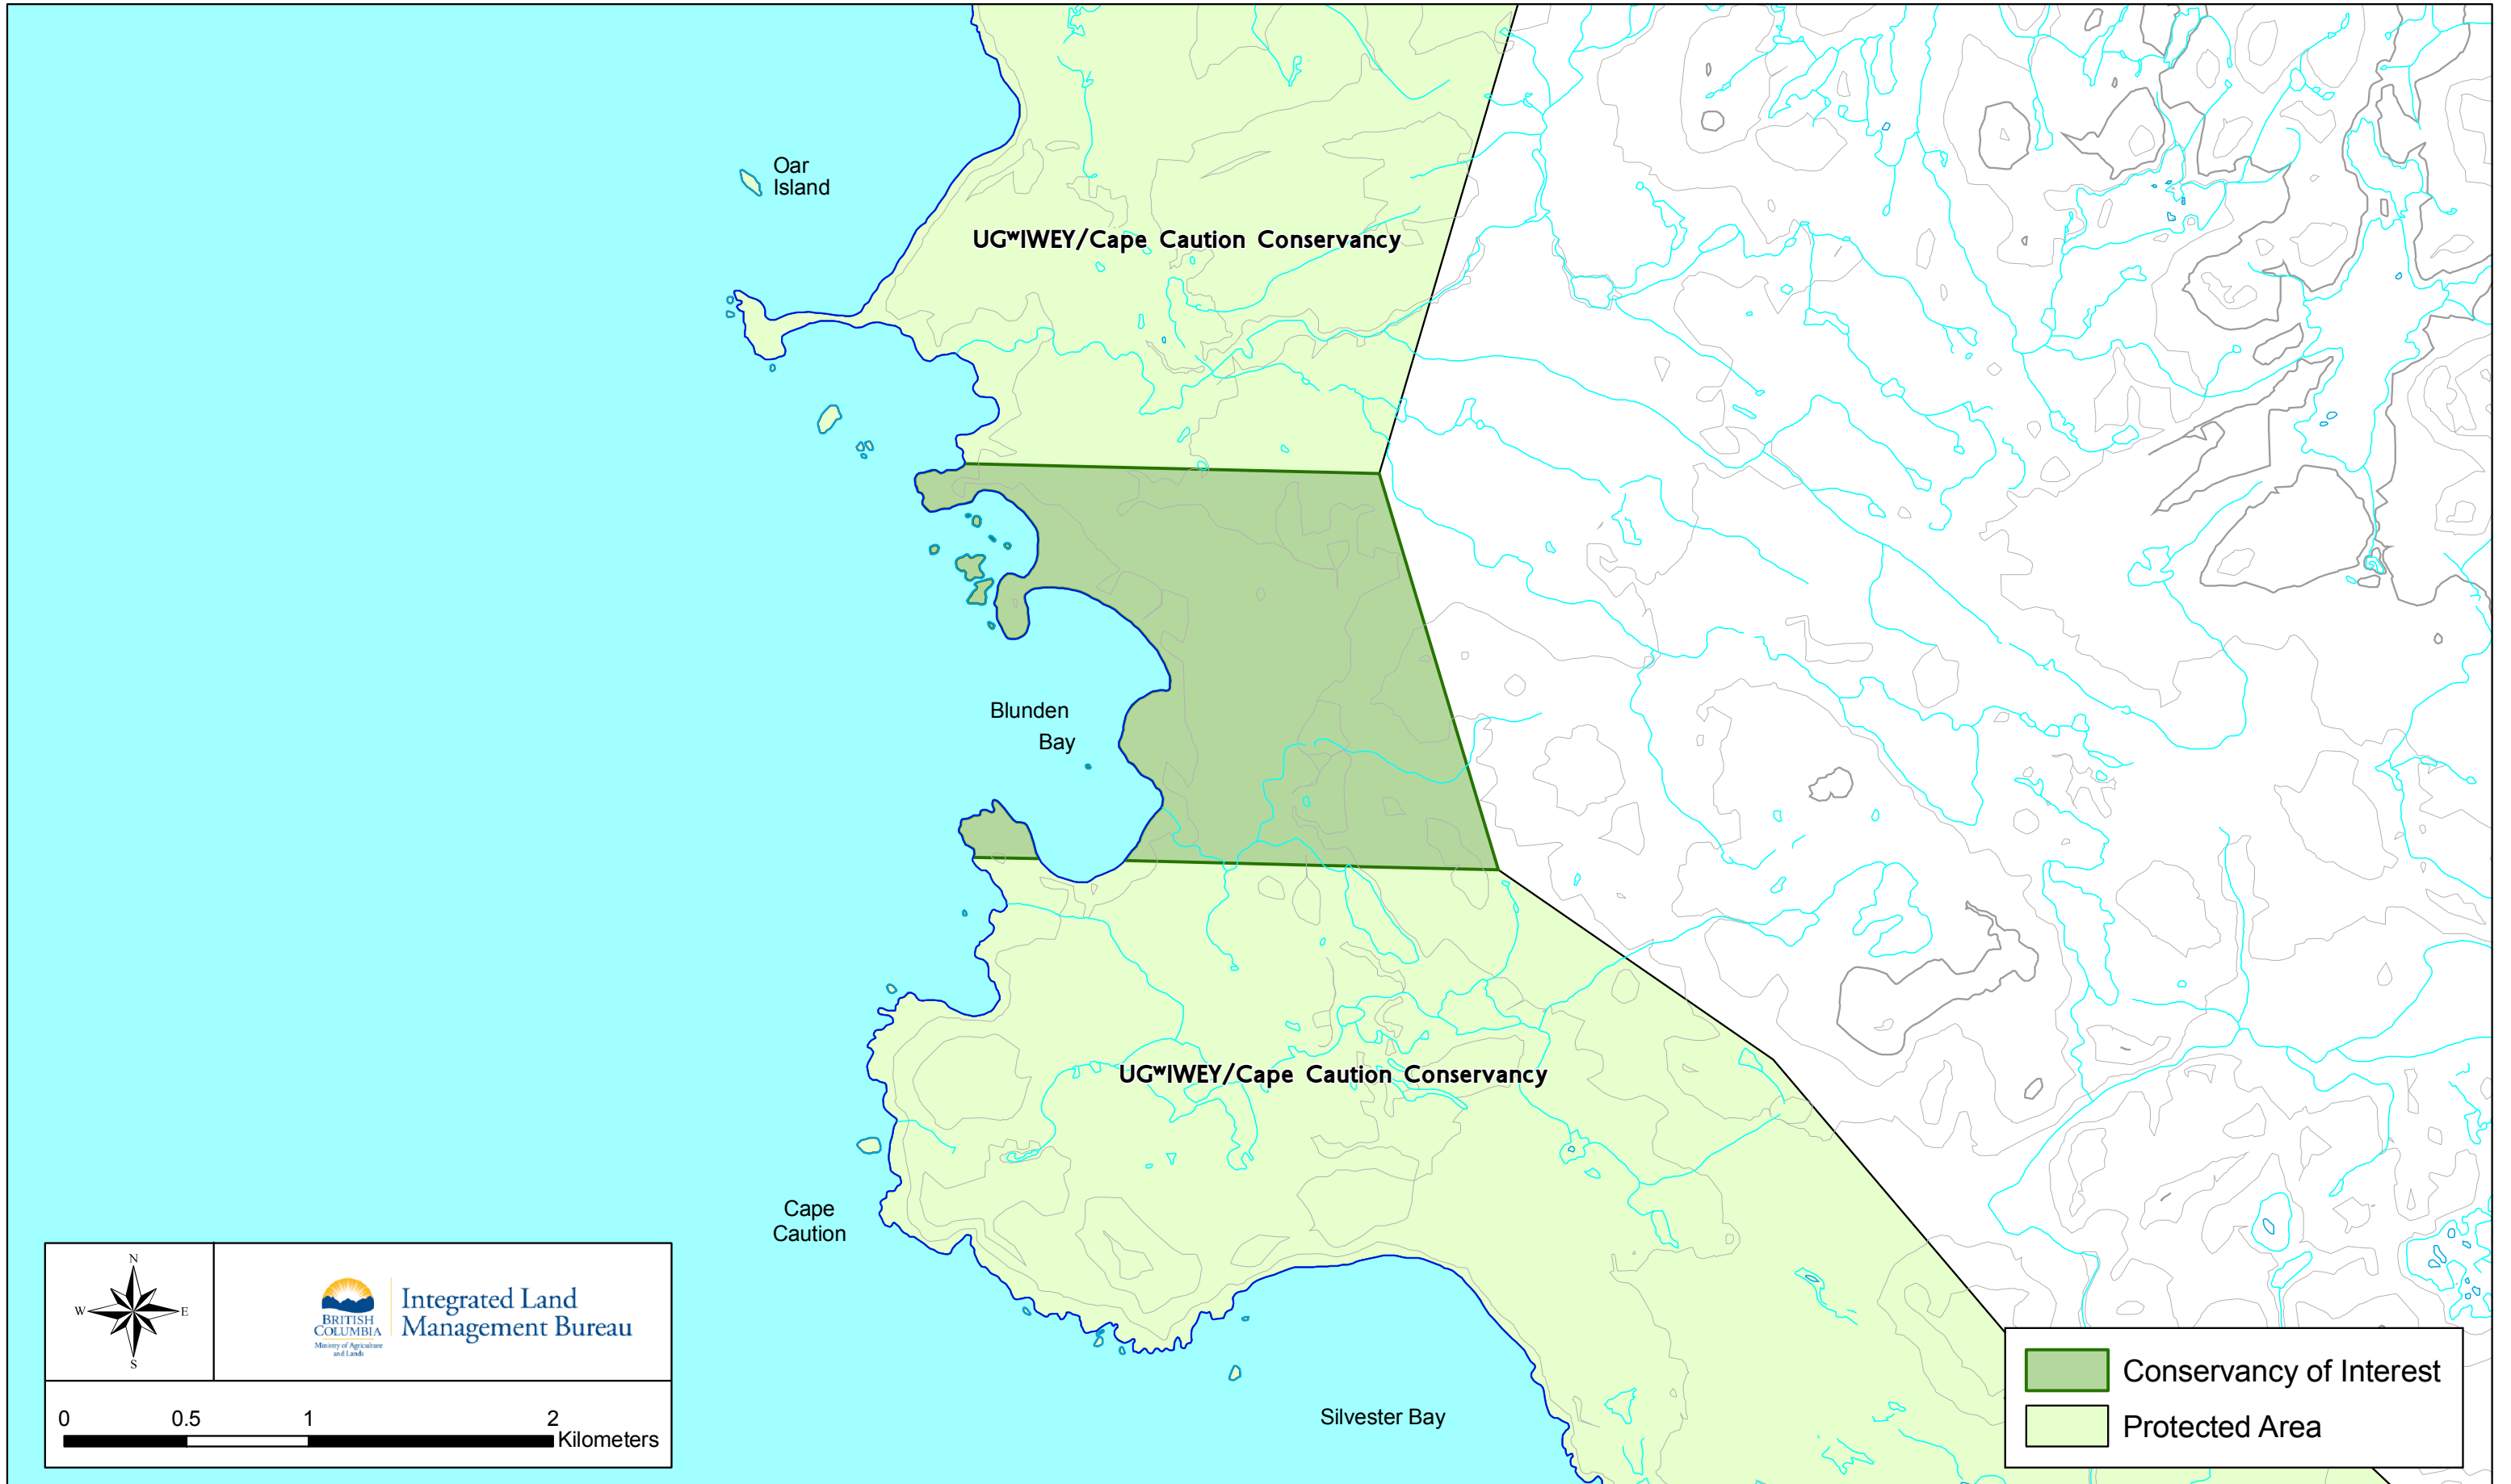

UG^wIWEY/Cape Caution-Blunden Bay Conservancy

Integrated Land
Management Bureau

0 0.5 1 2 Kilometers

-  Conservancy of Interest
-  Protected Area